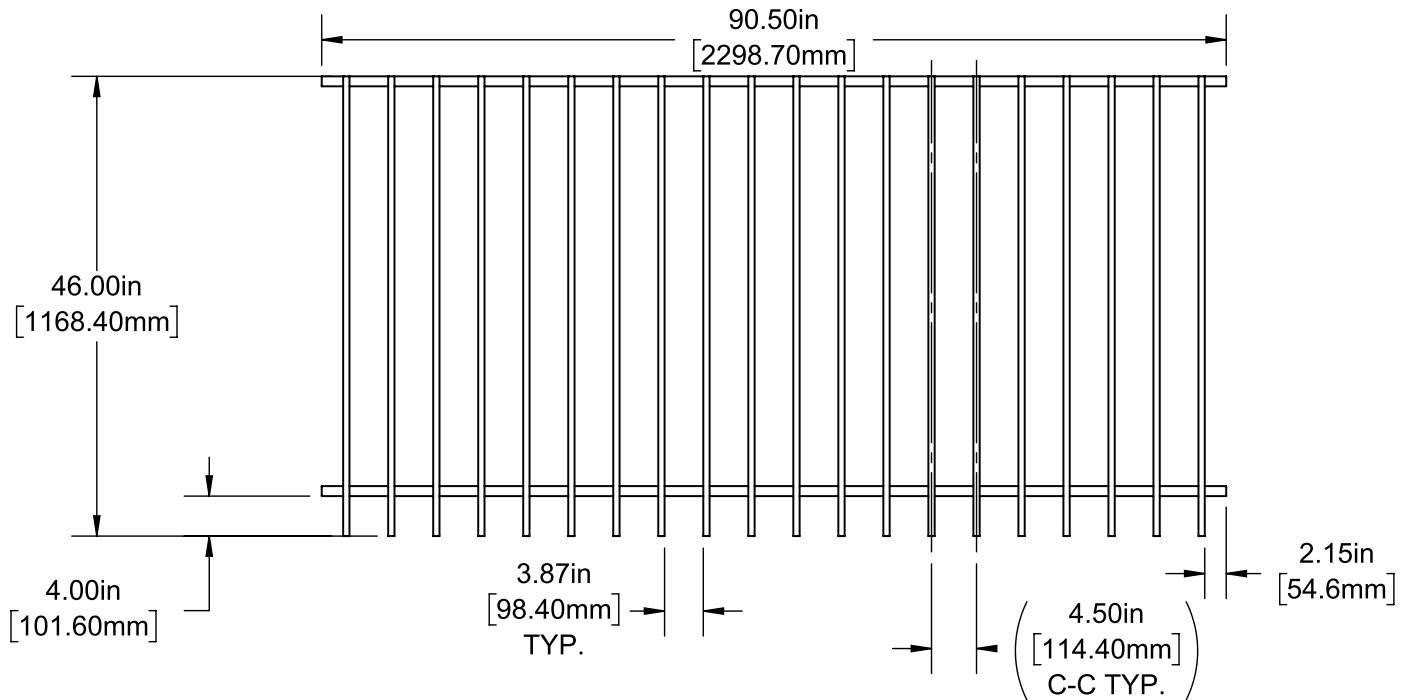

STANDARD | 46" X 90½" WESTPORT

FLAT TOP | 2 RAIL | STANDARD BOTTOM | WELDED FACE MOUNT | 1" X 1" RAIL

DESCRIPTION	BLACK	
	QTY	SKU
46" x 90½" Westport Flat Top 2 Rail Panel (4" Extended Bottom) (70"H)		73046477
46" x 46½" Westport Flat Top 2 Rail Straight Gate		73046479
46" x 58½" Westport Flat Top 2 Rail Straight Gate		73046480

Posts listed on last page.

FENCE PANEL