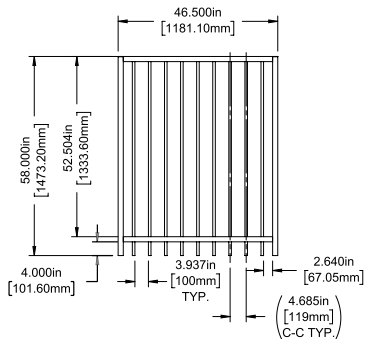

Posts listed on last page.

FENCE PANEL

4' STRAIGHT WALK GATE

5' STRAIGHT WALK GATE

RAIL PROFILE

½" X ½"

PICKETS

¾" X ¾"

SELECT | 58" X 90½" WESTPORT

FLAT TOP | 2 RAIL | STANDARD BOTTOM | WELDED FACE MOUNT | 1½" X 1½" RAIL

| DESCRIPTION | BLACK | |
|---|-------|----------|
| | QTY | SKU |
| 58" x 90½" Westport Flat Top 2 Rail Panel (4" Extended Bottom) (58"H) | | 73046699 |
| 58" x 46½" Westport Flat Top 2 Rail Straight Gate | | 73046701 |
| 58" x 58½" Westport Flat Top 2 Rail Straight Gate | | 73046702 |

Posts listed on last page.

FENCE PANEL

4' STRAIGHT WALK GATE

5' STRAIGHT WALK GATE

RAIL PROFILE

1½" X 1½"

PICKETS

¾" X ¾"