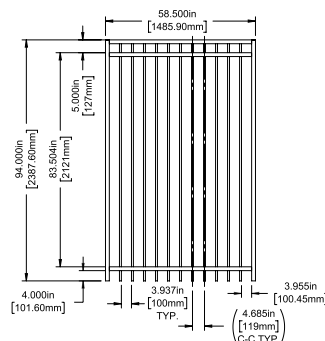

Posts listed on last page.

FENCE PANEL

4' STRAIGHT WALK GATE

5' STRAIGHT WALK GATE

RAIL PROFILE

1½" X 1½"

PICKETS

¾" X ¾"