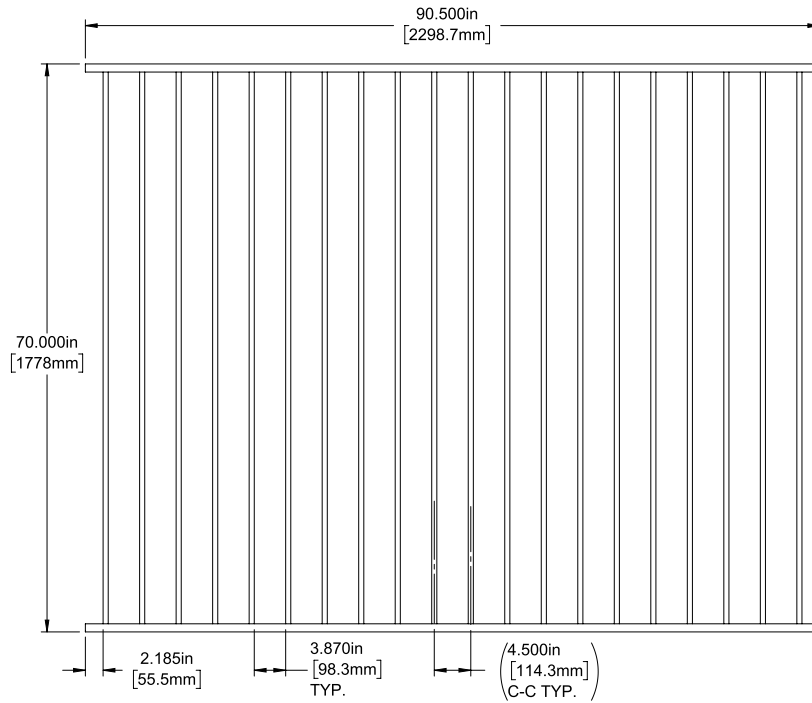

STANDARD | 70" X 90½" WESTPORT

FLAT TOP | 2 RAIL | FLUSH BOTTOM | WELDED INLINE | 1" X 1" RAIL

DESCRIPTION	BLACK	
	QTY	SKU
70" x 90½" Westport Flat Top 2 Rail Panel (70"H)		73046416
70" x 46½" Westport Flat Top 2 Rail Straight Gate		73046420
70" x 58½" Westport Flat Top 2 Rail Straight Gate		73046421

Posts listed on last page.

FENCE PANEL