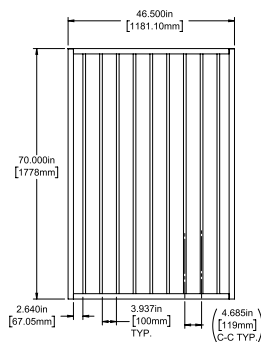

Posts listed on last page.

FENCE PANEL

4' STRAIGHT WALK GATE

5' STRAIGHT WALK GATE

RAIL PROFILE

1½" X 1½"

PICKETS

¾" X ¾"

SELECT | 70" X 90½" WESTPORT

FLAT TOP | 2 RAIL | FLUSH BOTTOM | WELDED INLINE | 1½" X 1½" RAIL

| DESCRIPTION | BLACK | |
|---|-------|----------|
| | QTY | SKU |
| 70" x 90½" Westport Flat Top 2 Rail Panel (70"H) | | 73046440 |
| 70" x 46½" Westport Flat Top 2 Rail Straight Gate | | 73044418 |
| 70" x 58½" Westport Flat Top 2 Rail Straight Gate | | 73046444 |