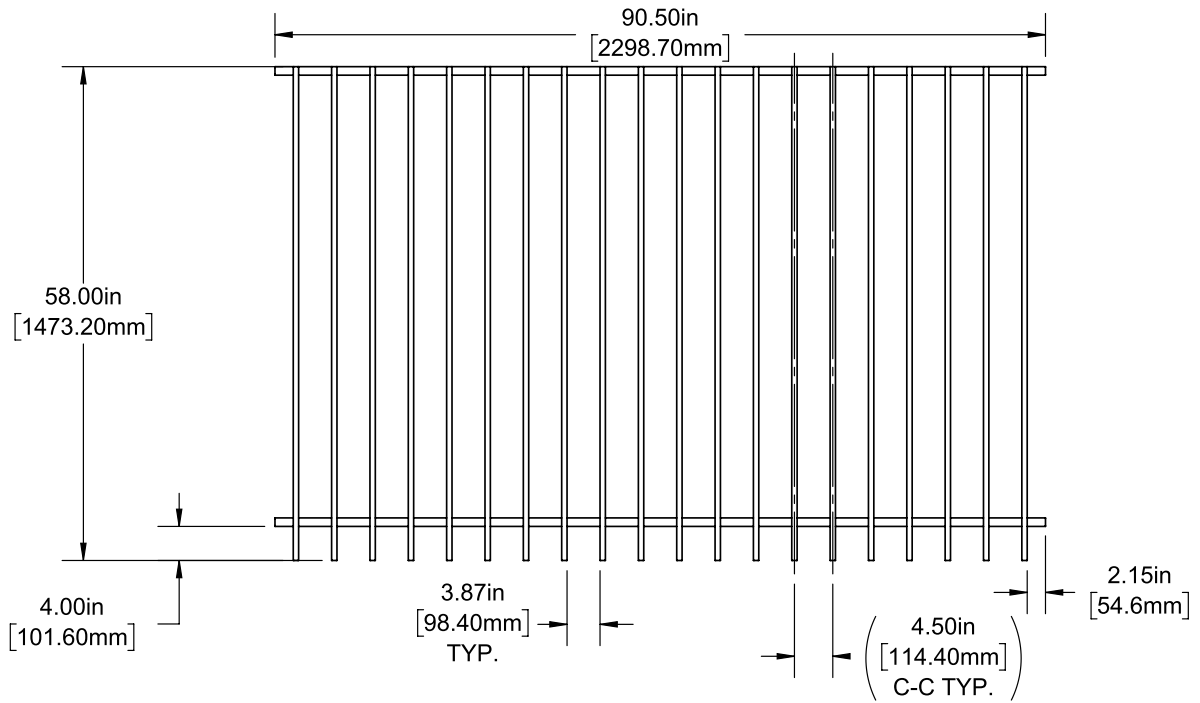

STANDARD | 58" X 90½" WESTPORT

FLAT TOP | 2 RAIL | STANDARD BOTTOM | WELDED FACE MOUNT | 1" X 1" RAIL

DESCRIPTION	BLACK	
	QTY	SKU
58" x 90½" Westport Flat Top 2 Rail Panel (4" Extended Bottom) (58"H)		73046509
58" x 46½" Westport Flat Top 2 Rail Straight Gate		73046511
58" x 58½" Westport Flat Top 2 Rail Straight Gate		73046512

Posts listed on last page.

FENCE PANEL