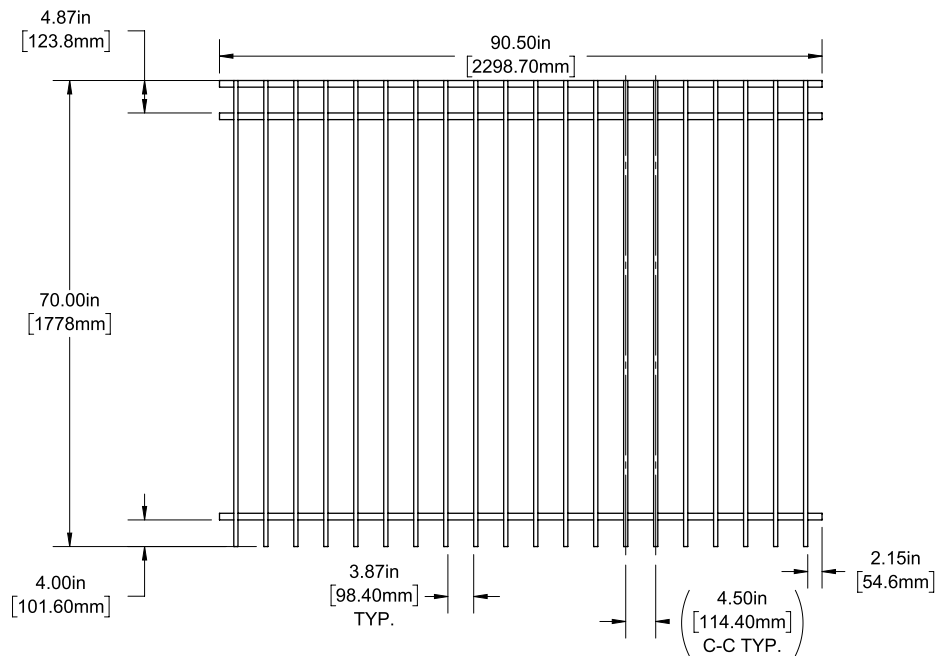

STANDARD | 70" X 90½" WESTPORT

FLAT TOP | 3 RAIL | STANDARD BOTTOM | WELDED FACE MOUNT | 1" X 1" RAIL

DESCRIPTION	BLACK	
	QTY	SKU
70" x 90½" Westport Flat Top 3 Rail Panel (4" Extended Bottom) (70"H)		73046603
70" x 46½" Westport Flat Top 3 Rail Straight Gate		73046605
70" x 58½" Westport Flat Top 3 Rail Straight Gate		73046606

Posts listed on last page.

FENCE PANEL