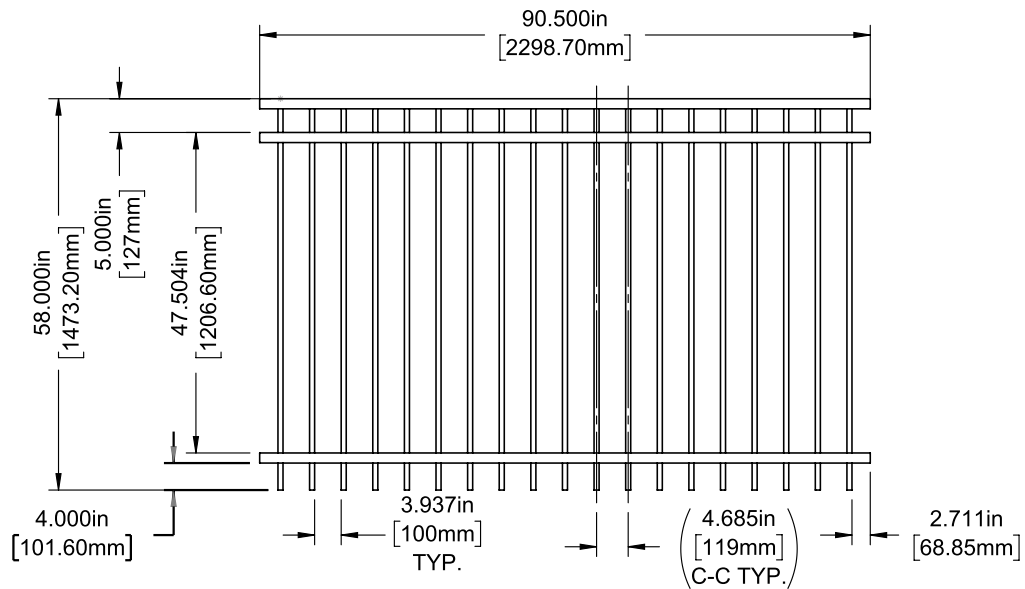

SELECT | 58" X 90½" WESTPORT

FLAT TOP | 3 RAIL | STANDARD BOTTOM | WELDED FACE MOUNT | 1½" X 1½" RAIL

DESCRIPTION	BLACK	
	QTY	SKU
58" x 90½" Westport Flat Top 3 Rail Panel (4" Extended Bottom) (58")		73046731
58" x 46½" Westport Flat Top 3 Rail Straight Gate		73046733
58" x 58½" Westport Flat Top 3 Rail Straight Gate		73046734

Posts listed on last page.

FENCE PANEL