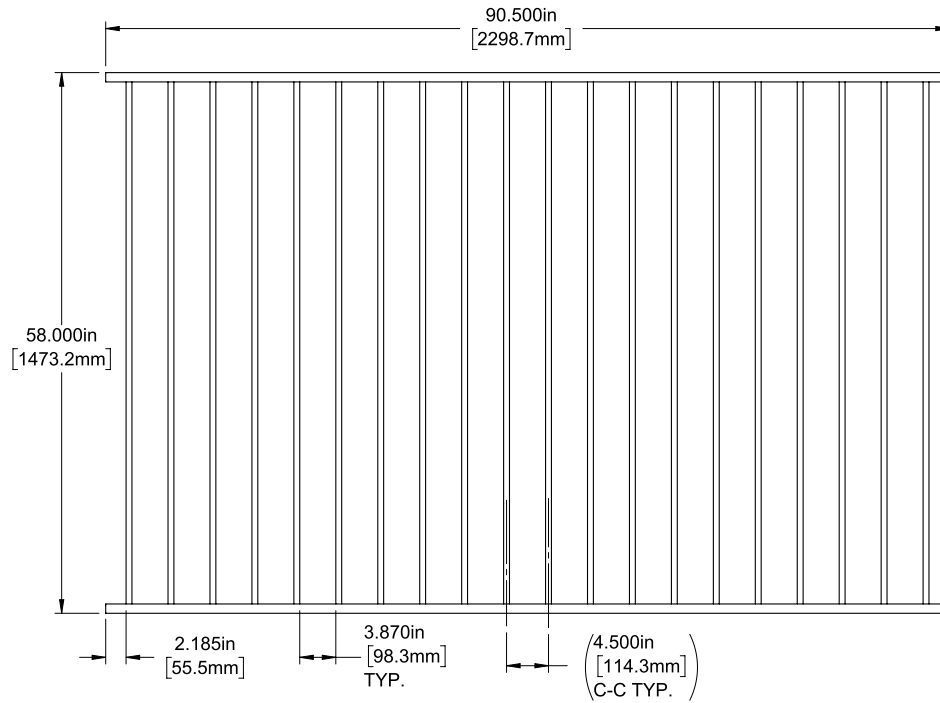

STANDARD | 58" X 90½" WESTPORT

FLAT TOP | 2 RAIL | FLUSH BOTTOM | WELDED INLINE | 1" X 1" RAIL

DESCRIPTION	BLACK	
	QTY	SKU
58" x 90½" Westport Flat Top 2 Rail Panel (58"H)		73046410
58" x 46½" Westport Flat Top 2 Rail Straight Gate		73046414
58" x 58½" Westport Flat Top 2 Rail Straight Gate		73046415

Posts listed on last page.

FENCE PANEL