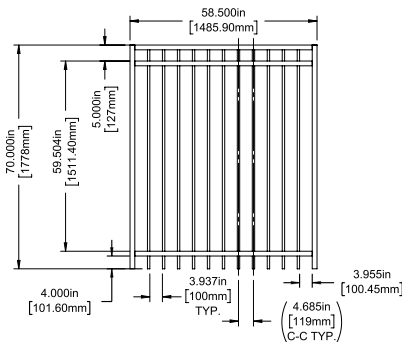

Posts listed on last page.

FENCE PANEL

4' STRAIGHT WALK GATE

5' STRAIGHT WALK GATE

RAIL PROFILE

1½" X 1½"

PICKETS

¾" X ¾"