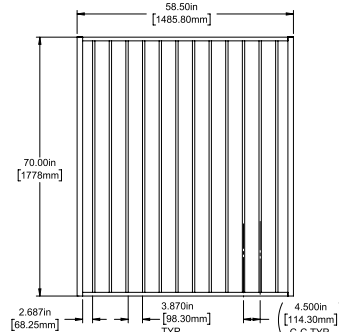

Posts listed on last page.

FENCE PANEL

4' STRAIGHT WALK GATE

5' STRAIGHT WALK GATE

RAIL PROFILE

1" X 1"

PICKETS

5/8" X 5/8"