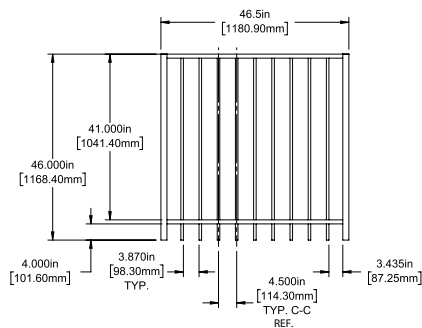

Posts listed on last page.

FENCE PANEL

4' STRAIGHT WALK GATE

5' STRAIGHT WALK GATE

RAIL PROFILE

1" x 1"

PICKETS

5/8" x 5/8"

STANDARD | 46" X 90½" WESTPORT

FLAT TOP | 2 RAIL | STANDARD BOTTOM | WELDED FACE MOUNT | 1" X 1" RAIL

| DESCRIPTION | BLACK | |
|---|-------|----------|
| | QTY | SKU |
| 46" x 90½" Westport Flat Top 2 Rail Panel (4" Extended Bottom) (70"H) | | 73046477 |
| 46" x 46½" Westport Flat Top 2 Rail Straight Gate | | 73046479 |
| 46" x 58½" Westport Flat Top 2 Rail Straight Gate | | 73046480 |