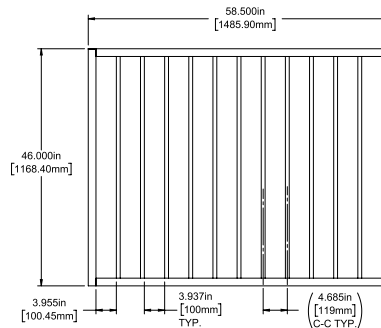

SELECT | 46" X 90½" WESTPORT

FLAT TOP | 2 RAIL | STANDARD BOTTOM | WELDED INLINE | 1½" X 1½" RAIL

| DESCRIPTION | BLACK | |
|---|-------|----------|
| | QTY | SKU |
| 46" x 90½" Westport Flat Top 2 Rail Panel (46"H) | | 73046428 |
| 46" x 46½" Westport Flat Top 2 Rail Straight Gate | | 73046432 |
| 46" x 58½" Westport Flat Top 2 Rail Straight Gate | | 73046433 |

Posts listed on last page.

FENCE PANEL

4' STRAIGHT WALK GATE

5' STRAIGHT WALK GATE

RAIL PROFILE

1½" X 1½"

PICKETS

¾" X ¾"

SELECT | 46" X 90½" WESTPORT

FLAT TOP | 2 RAIL | STANDARD BOTTOM | WELDED FACE MOUNT | 1½" X 1½" RAIL

| DESCRIPTION | BLACK | |
|---|-------|----------|
| | QTY | SKU |
| 46" x 90½" Westport Flat Top 2 Rail Panel (4" Extended Bottom) (46"H) | | 73046667 |
| 46" x 46½" Westport Flat Top 2 Rail Straight Gate | | 73046669 |
| 46" x 58½" Westport Flat Top 2 Rail Straight Gate | | 73046670 |