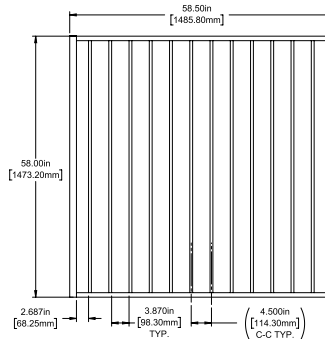

STANDARD | 58" X 90½" WESTPORT

FLAT TOP | 2 RAIL | FLUSH BOTTOM | WELDED INLINE | 1" X 1" RAIL

| DESCRIPTION | BLACK | |
|---|-------|----------|
| | QTY | SKU |
| 58" x 90½" Westport Flat Top 2 Rail Panel (58"H) | | 73046410 |
| 58" x 46½" Westport Flat Top 2 Rail Straight Gate | | 73046414 |
| 58" x 58½" Westport Flat Top 2 Rail Straight Gate | | 73046415 |

Posts listed on last page.

FENCE PANEL

4' STRAIGHT WALK GATE

5' STRAIGHT WALK GATE

RAIL PROFILE

1" X 1"

PICKETS

5/8" X 5/8"