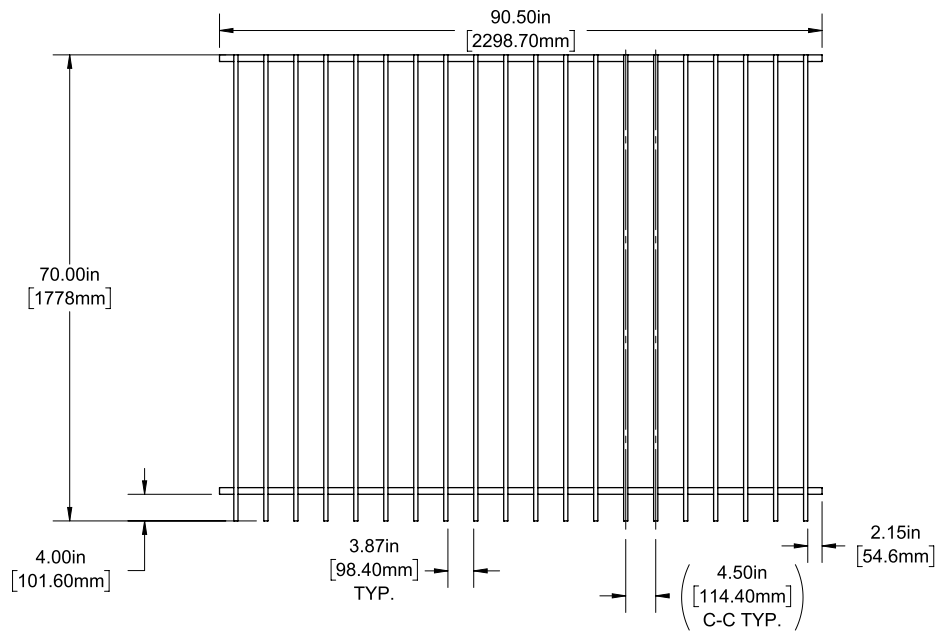

STANDARD | 70" X 90½" WESTPORT

FLAT TOP | 2 RAIL | STANDARD BOTTOM | WELDED FACE MOUNT | 1" X 1" RAIL

DESCRIPTION	BLACK	
	QTY	SKU
70" x 90½" Westport Flat Top 2 Rail Panel (4" Extended Bottom) (70"H)		73046572
70" x 46½" Westport Flat Top 2 Rail Straight Gate		73046574
70" x 58½" Westport Flat Top 2 Rail Straight Gate		73046575

Posts listed on last page.

FENCE PANEL