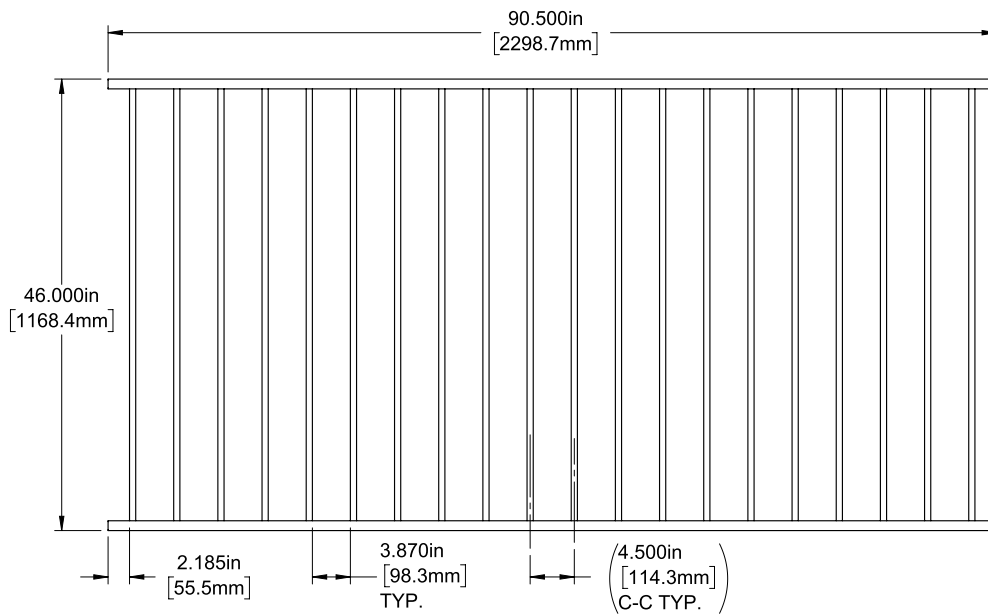

STANDARD | 46" X 90½" WESTPORT

FLAT TOP | 3 RAIL | FLUSH BOTTOM | WELDED INLINE | 1" X 1" RAIL

DESCRIPTION	BLACK	
	QTY	SKU
46" x 90½" Westport Flat Top 2 Rail Panel (70"H)		73046404
46" x 46½" Westport Flat Top 2 Rail Straight Gate		73046408
46" x 58½" Westport Flat Top 2 Rail Straight Gate		73046409

Posts listed on last page.

FENCE PANEL