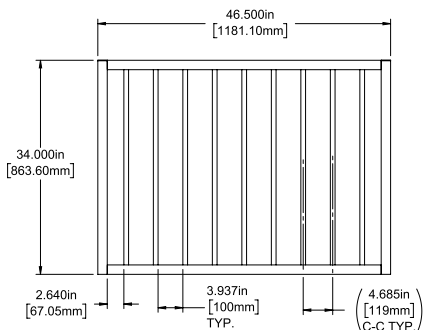

INNOVATIONS

 SolarGuard®

SIZES

WELDED INLINE PICKET

Width:

90½"

*Welded Inline is only available in 2 rail
Flush Bottom*

Height:

3', 4', 5' and 6'

WELDED FACE MOUNT

Width:

90½"

Height:

3', 4', 5', 6' and 8'

8' only available in Select

Post Caps & Hardware Available

See Accessories and Hardware PDF for more information and product offerings.

SELECT | 34" X 90½" WESTPORT

FLAT TOP | 2 RAIL | FLUSH BOTTOM | WELDED INLINE | 1½" X 1½" RAIL

| DESCRIPTION | BLACK | |
|---|-------|----------|
| | QTY | SKU |
| 34" x 90½" Westport Flat Top 2 Rail Panel (34"H) | | 73046422 |
| 34" x 46½" Westport Flat Top 2 Rail Straight Gate | | 73046426 |
| 34" x 58½" Westport Flat Top 2 Rail Straight Gate | | 73046427 |

Posts listed on last page.

FENCE PANEL

4' STRAIGHT WALK GATE

5' STRAIGHT WALK GATE

RAIL PROFILE

1½" X 1½"

PICKETS

¾" X ¾"