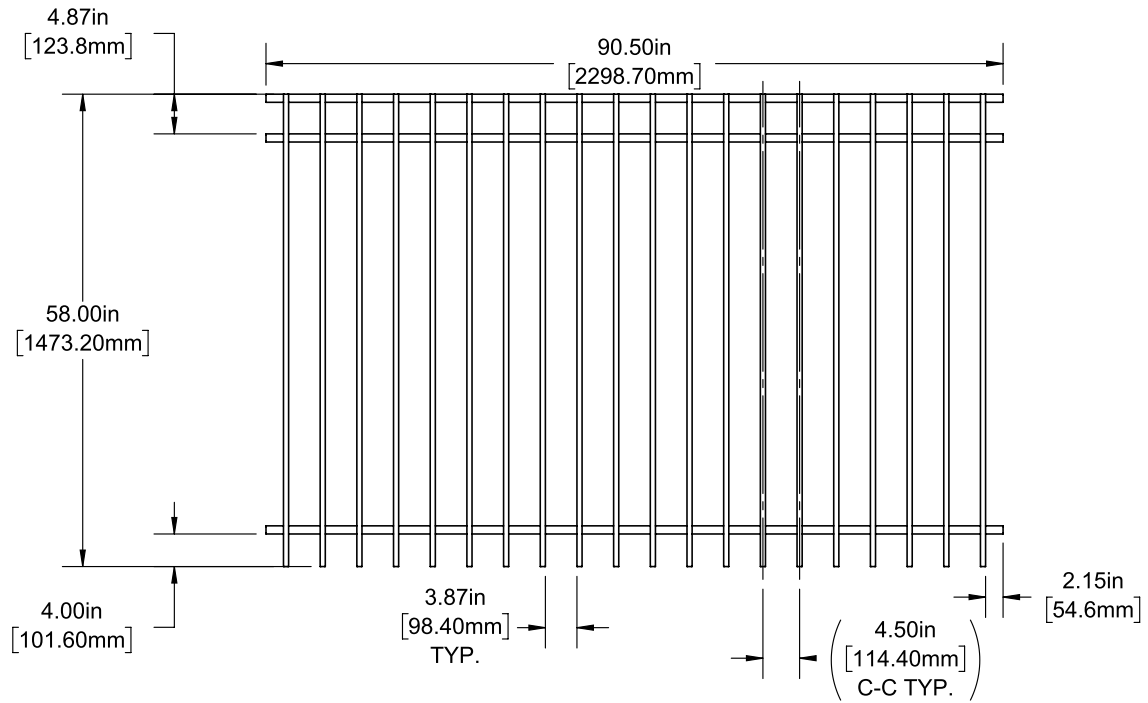

STANDARD | 58" X 90½" WESTPORT

FLAT TOP | 3 RAIL | STANDARD BOTTOM | WELDED FACE MOUNT | 1" X 1" RAIL

DESCRIPTION	BLACK	
	QTY	SKU
58" x 90½" Westport Flat Top 3 Rail Panel (4" Extended Bottom) (70"H)		73046540
58" x 46½" Westport Flat Top 3 Rail Panel Straight Gate		73046542
58" x 58½" Westport Flat Top 3 Rail Panel Straight Gate		73046543

Posts listed on last page.

FENCE PANEL