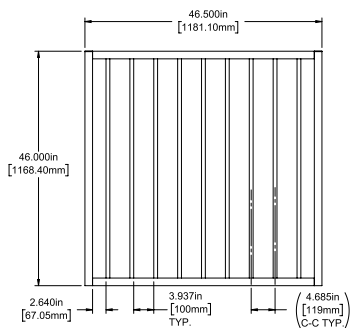

Posts listed on last page.

FENCE PANEL

4' STRAIGHT WALK GATE

5' STRAIGHT WALK GATE

RAIL PROFILE

1½" X 1½"

PICKETS

¾" X ¾"

SELECT | 46" X 90½" WESTPORT

FLAT TOP | 2 RAIL | STANDARD BOTTOM | WELDED INLINE | 1½" X 1½" RAIL

| DESCRIPTION | BLACK | |
|---|-------|----------|
| | QTY | SKU |
| 46" x 90½" Westport Flat Top 2 Rail Panel (46"H) | | 73046428 |
| 46" x 46½" Westport Flat Top 2 Rail Straight Gate | | 73046432 |
| 46" x 58½" Westport Flat Top 2 Rail Straight Gate | | 73046433 |