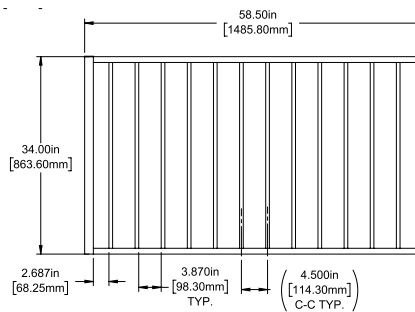

Posts listed on last page.

FENCE PANEL

4' STRAIGHT WALK GATE

5' STRAIGHT WALK GATE

RAIL PROFILE

1" x 1"

PICKETS

5/8" x 5/8"