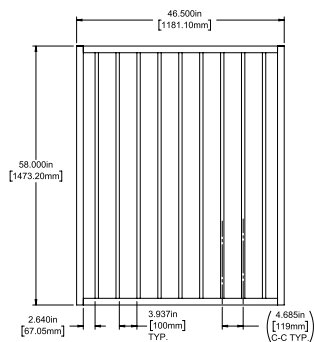

Posts listed on last page.

FENCE PANEL

4' STRAIGHT WALK GATE

5' STRAIGHT WALK GATE

RAIL PROFILE

1½" X 1½"

PICKETS

¾" X ¾"

SELECT | 58" X 90½" WESTPORT

FLAT TOP | 2 RAIL | STANDARD BOTTOM | WELDED INLINE | ½" X ½" RAIL

| DESCRIPTION | BLACK | |
|---|-------|----------|
| | QTY | SKU |
| 58" x 90½" Westport Flat Top 2 Rail Panel (58"H) (58"H) | | 73046434 |
| 58" x 46½" Westport Flat Top 2 Rail Straight Gate | | 73046438 |
| 58" x 58½" Westport Flat Top 2 Rail Straight Gate | | 73046439 |

Posts listed on last page.

FENCE PANEL

4' STRAIGHT WALK GATE

5' STRAIGHT WALK GATE

RAIL PROFILE

½" X ½"

PICKETS

¾" X ¾"