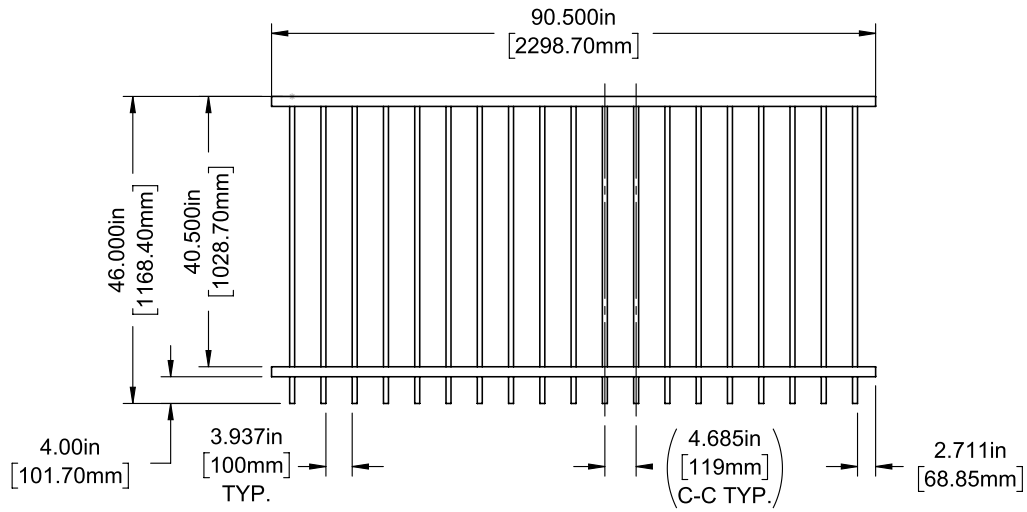

SELECT | 46" X 90½" WESTPORT

FLAT TOP | 2 RAIL | STANDARD BOTTOM | WELDED FACE MOUNT | 1½" X 1½" RAIL

DESCRIPTION	BLACK	
	QTY	SKU
46" x 90½" Westport Flat Top 2 Rail Panel (4" Extended Bottom) (46"H)		73046667
46" x 46½" Westport Flat Top 2 Rail Straight Gate		73046669
46" x 58½" Westport Flat Top 2 Rail Straight Gate		73046670

Posts listed on last page.

FENCE PANEL