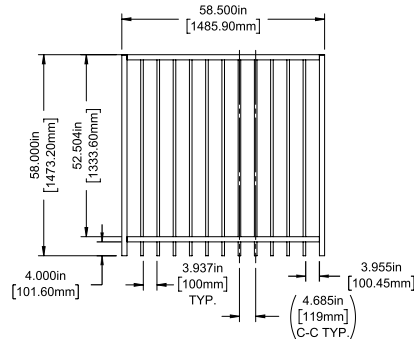

Posts listed on last page.

FENCE PANEL

4' STRAIGHT WALK GATE

5' STRAIGHT WALK GATE

RAIL PROFILE

1½" X 1½"

PICKETS

¾" X ¾"