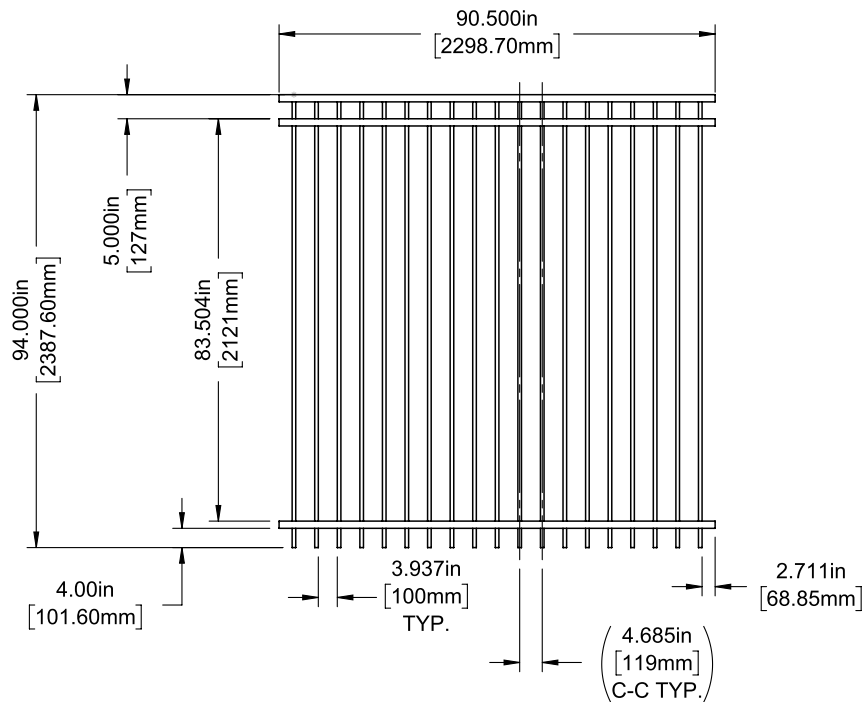

SELECT | 94" X 90½" WESTPORT

FLAT TOP | 3 RAIL | STANDARD BOTTOM | WELDED FACE MOUNT | 1½" X 1½" RAIL

DESCRIPTION	BLACK	
	QTY	SKU
94" x 90½" Westport Flat Top 3 Rail Panel (4" Extended Bottom) (94"H)		73046827
94" x 46½" Westport Flat Top 3 Rail Straight Gate		73046829
94" x 58½" Westport Flat Top 3 Rail Straight Gate		73046830

Posts listed on last page.

FENCE PANEL