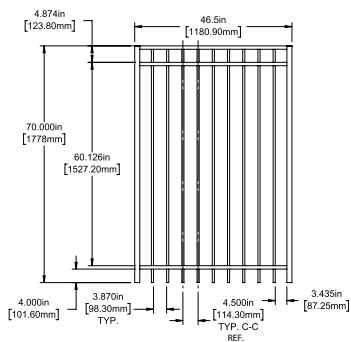

Posts listed on last page.

FENCE PANEL

4' STRAIGHT WALK GATE

5' STRAIGHT WALK GATE

RAIL PROFILE

1" X 1"

PICKETS

5/8" X 5/8"

STANDARD | 70" X 90½" WESTPORT

FLAT TOP | 3 RAIL | STANDARD BOTTOM | WELDED FACE MOUNT | 1" X 1" RAIL

| DESCRIPTION | BLACK | |
|---|-------|----------|
| | QTY | SKU |
| 70" x 90½" Westport Flat Top 3 Rail Panel (4" Extended Bottom) (70"H) | | 73046603 |
| 70" x 46½" Westport Flat Top 3 Rail Straight Gate | | 73046605 |
| 70" x 58½" Westport Flat Top 3 Rail Straight Gate | | 73046606 |