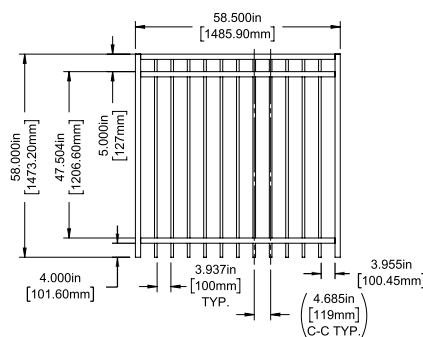

Posts listed on last page.

FENCE PANEL

4' STRAIGHT WALK GATE

5' STRAIGHT WALK GATE

RAIL PROFILE

1½" X 1½"

PICKETS

¾" X ¾"