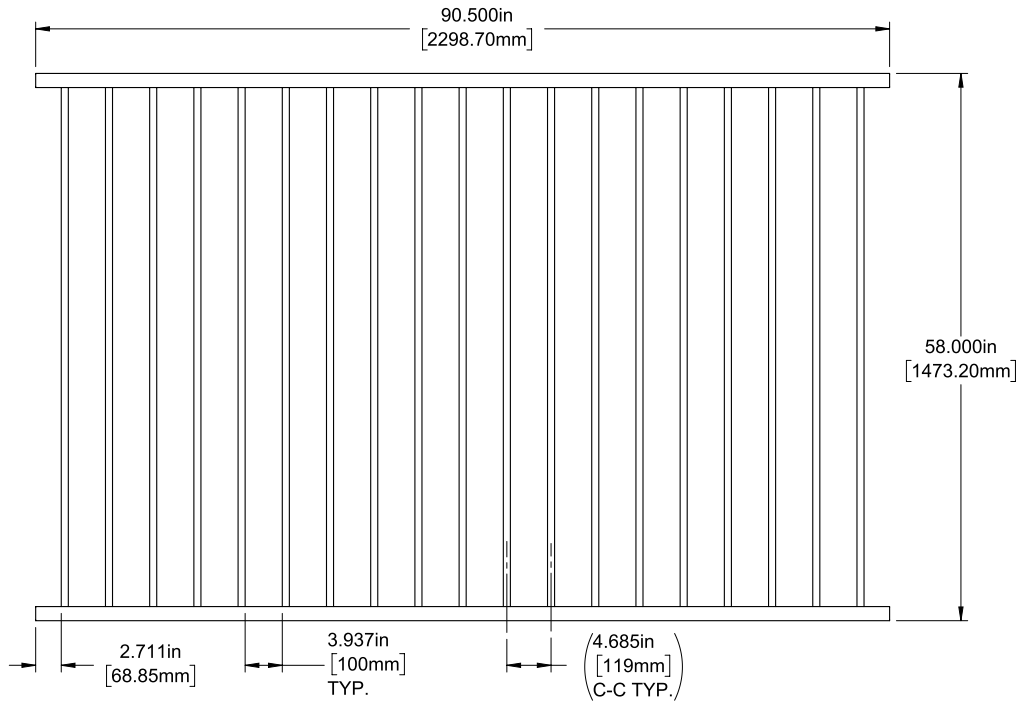

SELECT | 58" X 90½" WESTPORT

FLAT TOP | 2 RAIL | STANDARD BOTTOM | WELDED INLINE | ½" X ½" RAIL

DESCRIPTION	BLACK	
	QTY	SKU
58" x 90½" Westport Flat Top 2 Rail Panel (58"H) (58"H)		73046434
58" x 46½" Westport Flat Top 2 Rail Straight Gate		73046438
58" x 58½" Westport Flat Top 2 Rail Straight Gate		73046439

Posts listed on last page.

FENCE PANEL