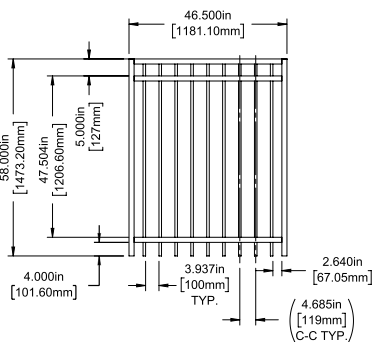

Posts listed on last page.

FENCE PANEL

4' STRAIGHT WALK GATE

5' STRAIGHT WALK GATE

RAIL PROFILE

1½" X 1½"

PICKETS

¾" X ¾"

SELECT | 58" X 90½" WESTPORT

FLAT TOP | 3 RAIL | STANDARD BOTTOM | WELDED FACE MOUNT | 1½" X 1½" RAIL

| DESCRIPTION | BLACK | |
|--|-------|----------|
| | QTY | SKU |
| 58" x 90½" Westport Flat Top 3 Rail Panel (4" Extended Bottom) (58") | | 73046731 |
| 58" x 46½" Westport Flat Top 3 Rail Straight Gate | | 73046733 |
| 58" x 58½" Westport Flat Top 3 Rail Straight Gate | | 73046734 |