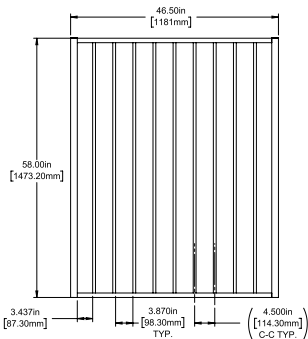

Posts listed on last page.

FENCE PANEL

4' STRAIGHT WALK GATE

5' STRAIGHT WALK GATE

RAIL PROFILE

1" X 1"

PICKETS

5/8" X 5/8"

STANDARD | 58" X 90½" WESTPORT

FLAT TOP | 2 RAIL | FLUSH BOTTOM | WELDED INLINE | 1" X 1" RAIL

| DESCRIPTION | BLACK | |
|---|-------|----------|
| | QTY | SKU |
| 58" x 90½" Westport Flat Top 2 Rail Panel (58"H) | | 73046410 |
| 58" x 46½" Westport Flat Top 2 Rail Straight Gate | | 73046414 |
| 58" x 58½" Westport Flat Top 2 Rail Straight Gate | | 73046415 |