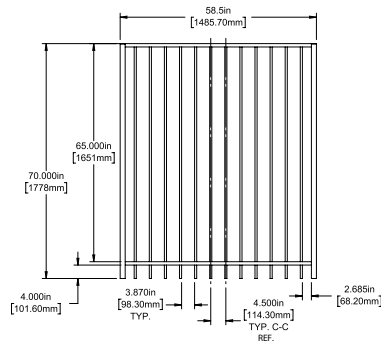

Posts listed on last page.

FENCE PANEL

4' STRAIGHT WALK GATE

5' STRAIGHT WALK GATE

RAIL PROFILE

1" X 1"

PICKETS

5/8" X 5/8"