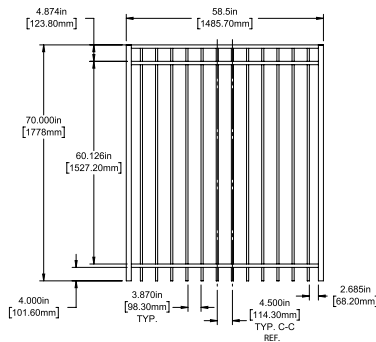

Posts listed on last page.

FENCE PANEL

4' STRAIGHT WALK GATE

5' STRAIGHT WALK GATE

RAIL PROFILE

1" X 1"

PICKETS

5/8" X 5/8"