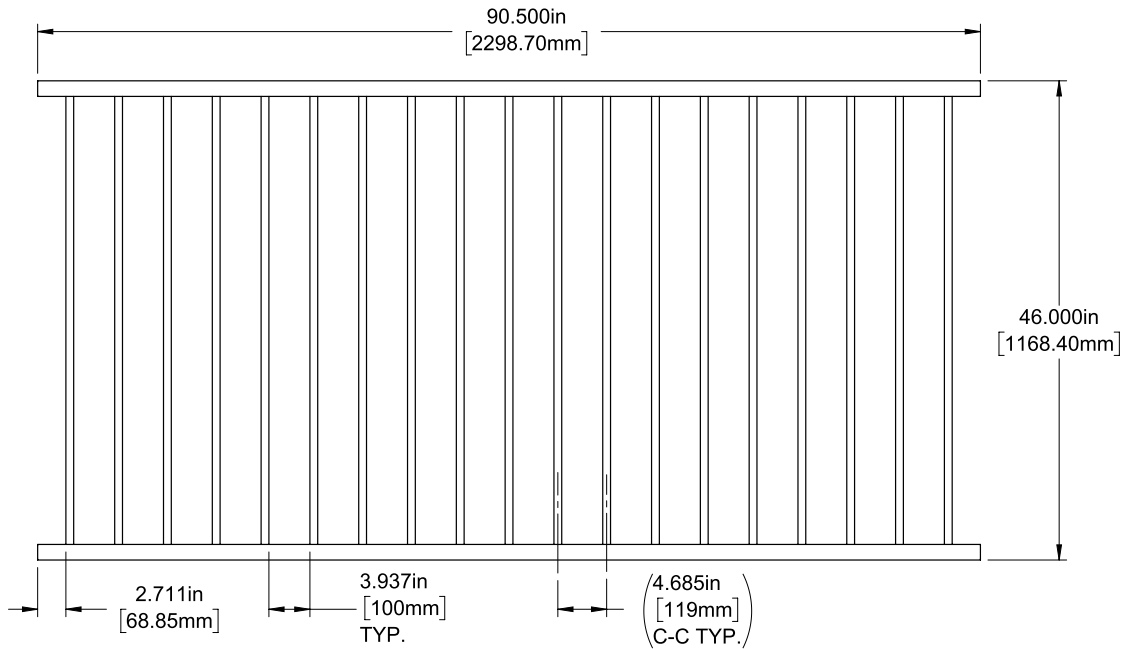

SELECT | 46" X 90½" WESTPORT

FLAT TOP | 2 RAIL | STANDARD BOTTOM | WELDED INLINE | 1½" X 1½" RAIL

DESCRIPTION	BLACK	
	QTY	SKU
46" x 90½" Westport Flat Top 2 Rail Panel (46"H)		73046428
46" x 46½" Westport Flat Top 2 Rail Straight Gate		73046432
46" x 58½" Westport Flat Top 2 Rail Straight Gate		73046433

Posts listed on last page.

FENCE PANEL