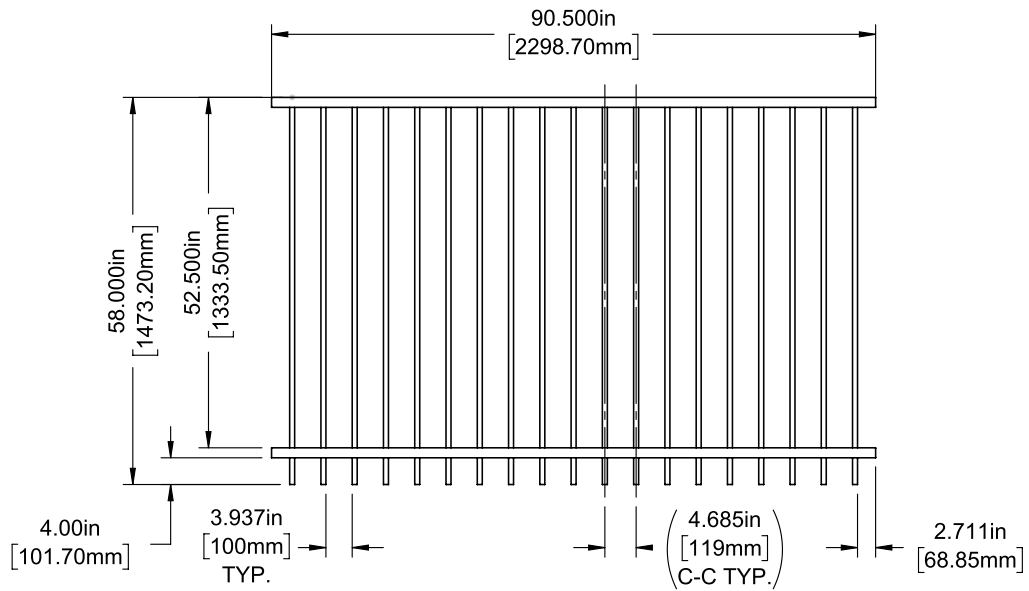

SELECT | 58" X 90½" WESTPORT

FLAT TOP | 2 RAIL | STANDARD BOTTOM | WELDED FACE MOUNT | 1½" X 1½" RAIL

DESCRIPTION	BLACK	
	QTY	SKU
58" x 90½" Westport Flat Top 2 Rail Panel (4" Extended Bottom) (58"H)		73046699
58" x 46½" Westport Flat Top 2 Rail Straight Gate		73046701
58" x 58½" Westport Flat Top 2 Rail Straight Gate		73046702

Posts listed on last page.

FENCE PANEL