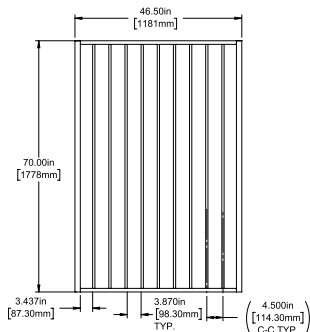

Posts listed on last page.

FENCE PANEL

4' STRAIGHT WALK GATE

5' STRAIGHT WALK GATE

RAIL PROFILE

1" X 1"

PICKETS

5/8" X 5/8"

STANDARD | 70" X 90½" WESTPORT

FLAT TOP | 2 RAIL | FLUSH BOTTOM | WELDED INLINE | 1" X 1" RAIL

| DESCRIPTION | BLACK | |
|---|-------|----------|
| | QTY | SKU |
| 70" x 90½" Westport Flat Top 2 Rail Panel (70"H) | | 73046416 |
| 70" x 46½" Westport Flat Top 2 Rail Straight Gate | | 73046420 |
| 70" x 58½" Westport Flat Top 2 Rail Straight Gate | | 73046421 |