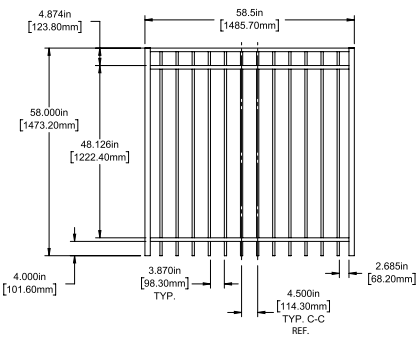

Posts listed on last page.

FENCE PANEL

4' STRAIGHT WALK GATE

5' STRAIGHT WALK GATE

RAIL PROFILE

1" X 1"

PICKETS

5/8" X 5/8"