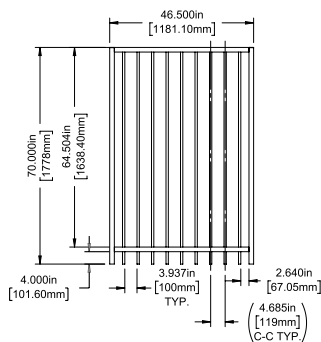

Posts listed on last page.

FENCE PANEL

4' STRAIGHT WALK GATE

5' STRAIGHT WALK GATE

RAIL PROFILE

1½" X 1½"

PICKETS

¾" X ¾"

SELECT | 70" X 90½" WESTPORT

FLAT TOP | 2 RAIL | STANDARD BOTTOM | WELDED FACE MOUNT | 1½" X 1½" RAIL

| DESCRIPTION | BLACK | |
|--|-------|----------|
| | QTY | SKU |
| 70" x 90½" Westport Flat Top 2 Rail Panel (4" Extended Bottom)(70"H) | | 73046763 |
| 70" x 46½" Westport Flat Top 2 Rail Straight Gate | | 73046765 |
| 70" x 58½" Westport Flat Top 2 Rail Straight Gate | | 73046766 |