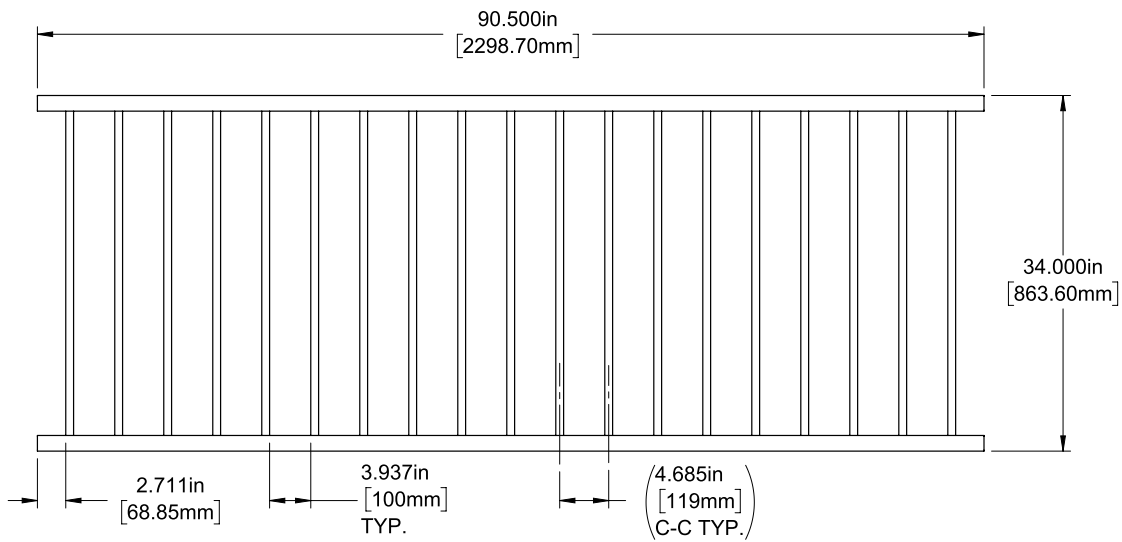

See Accessories and Hardware PDF for more information and product offerings.

SELECT | 34" X 90½" WESTPORT

FLAT TOP | 2 RAIL | FLUSH BOTTOM | WELDED INLINE | 1½" X 1½" RAIL

| DESCRIPTION | BLACK | |
|---|-------|----------|
| | QTY | SKU |
| 34" x 90½" Westport Flat Top 2 Rail Panel (34"H) | | 73046422 |
| 34" x 46½" Westport Flat Top 2 Rail Straight Gate | | 73046426 |
| 34" x 58½" Westport Flat Top 2 Rail Straight Gate | | 73046427 |

Posts listed on last page.

FENCE PANEL

4' STRAIGHT WALK GATE

5' STRAIGHT WALK GATE

RAIL PROFILE

1½" X 1½"

PICKETS

¾" X ¾"