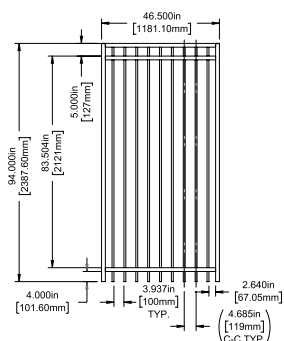

Posts listed on last page.

FENCE PANEL

4' STRAIGHT WALK GATE

5' STRAIGHT WALK GATE

RAIL PROFILE

1½" X 1½"

PICKETS

¾" X ¾"

SELECT | 94" X 90½" WESTPORT

FLAT TOP | 3 RAIL | STANDARD BOTTOM | WELDED FACE MOUNT | 1½" X 1½" RAIL

| DESCRIPTION | BLACK | |
|---|-------|----------|
| | QTY | SKU |
| 94" x 90½" Westport Flat Top 3 Rail Panel (4" Extended Bottom) (94"H) | | 73046827 |
| 94" x 46½" Westport Flat Top 3 Rail Straight Gate | | 73046829 |
| 94" x 58½" Westport Flat Top 3 Rail Straight Gate | | 73046830 |