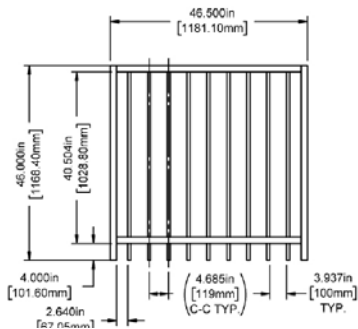

Posts listed on last page.

FENCE PANEL

4' STRAIGHT WALK GATE

5' STRAIGHT WALK GATE

RAIL PROFILE

1½" X 1½"

PICKETS

¾" X ¾"

SELECT | 46" X 90½" WESTPORT

FLAT TOP | 2 RAIL | STANDARD BOTTOM | WELDED FACE MOUNT | 1½" X 1½" RAIL

| DESCRIPTION | BLACK | |
|---|-------|----------|
| | QTY | SKU |
| 46" x 90½" Westport Flat Top 2 Rail Panel (4" Extended Bottom) (46"H) | | 73046667 |
| 46" x 46½" Westport Flat Top 2 Rail Straight Gate | | 73046669 |
| 46" x 58½" Westport Flat Top 2 Rail Straight Gate | | 73046670 |