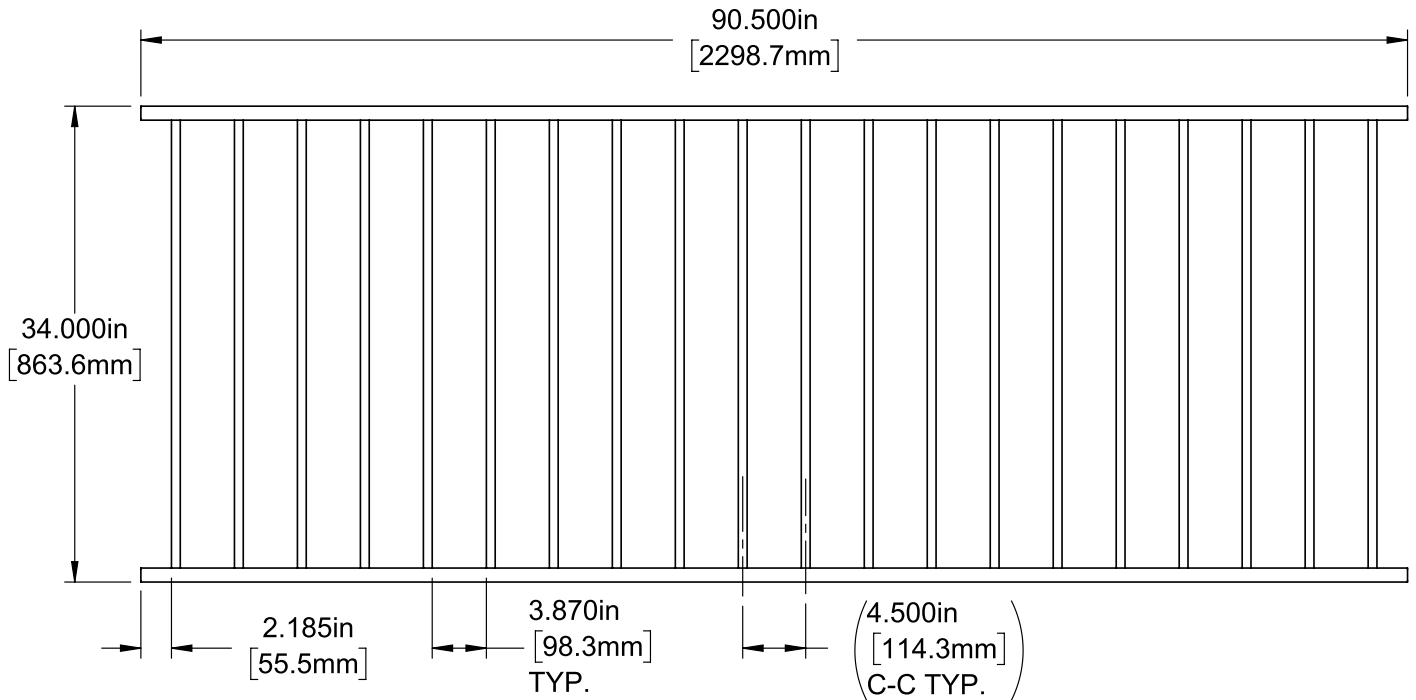

STANDARD | 34" X 90½" WESTPORT

FLAT TOP | 2 RAIL | FLUSH BOTTOM | WELDED INLINE | 1" X 1" RAIL

DESCRIPTION	BLACK	
	QTY	SKU
34" x 90½" Westport Flat Top 2 Rail Panel (34"H)		73046398
34" x 46½" Westport Flat Top 2 Rail Panel Straight Gate		73046402
34" x 58½" Westport Flat Top 2 Rail Panel Straight Gate		73046403

Posts listed on last page.

FENCE PANEL