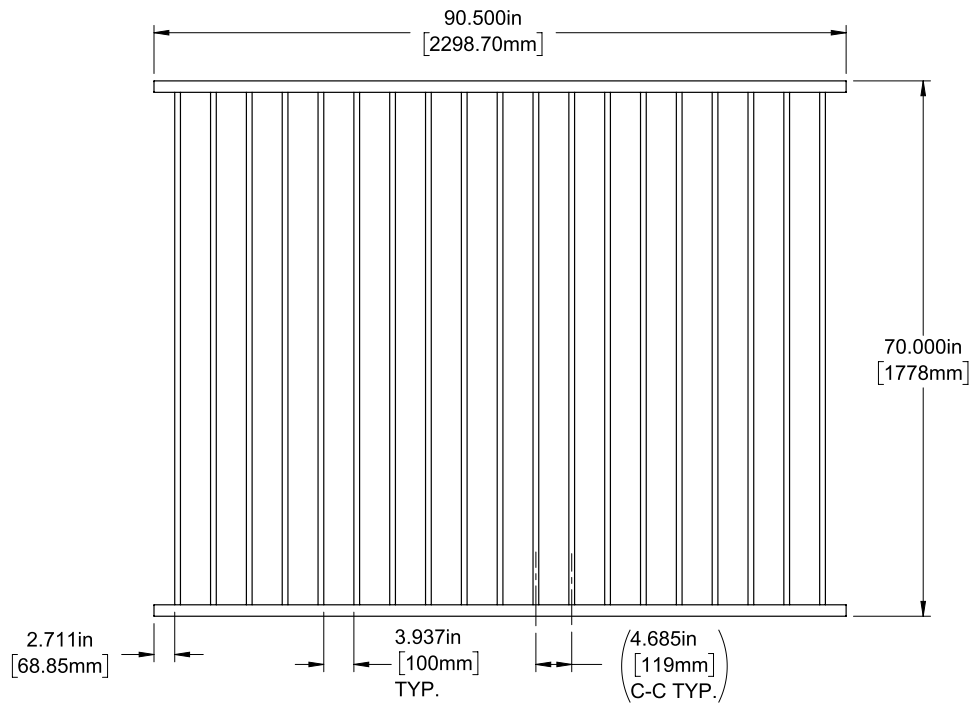

SELECT | 70" X 90½" WESTPORT

FLAT TOP | 2 RAIL | FLUSH BOTTOM | WELDED INLINE | 1½" X 1½" RAIL

DESCRIPTION	BLACK	
	QTY	SKU
70" x 90½" Westport Flat Top 2 Rail Panel (70"H)		73046440
70" x 46½" Westport Flat Top 2 Rail Straight Gate		73044418
70" x 58½" Westport Flat Top 2 Rail Straight Gate		73046444

Posts listed on last page.

FENCE PANEL