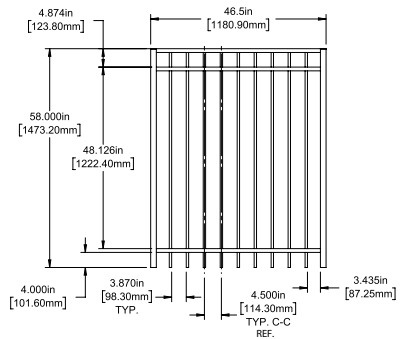

Posts listed on last page.

FENCE PANEL

4' STRAIGHT WALK GATE

5' STRAIGHT WALK GATE

RAIL PROFILE

1" X 1"

PICKETS

5/8" X 5/8"

STANDARD | 58" X 90½" WESTPORT

FLAT TOP | 3 RAIL | STANDARD BOTTOM | WELDED FACE MOUNT | 1" X 1" RAIL

| DESCRIPTION | BLACK | |
|---|-------|----------|
| | QTY | SKU |
| 58" x 90½" Westport Flat Top 3 Rail Panel (4" Extended Bottom) (70"H) | | 73046540 |
| 58" x 46½" Westport Flat Top 3 Rail Panel Straight Gate | | 73046542 |
| 58" x 58½" Westport Flat Top 3 Rail Panel Straight Gate | | 73046543 |