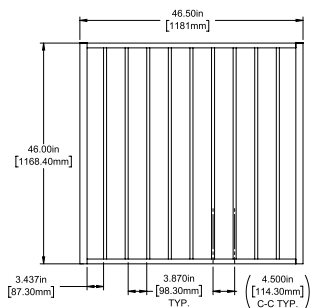

Posts listed on last page.

FENCE PANEL

4' STRAIGHT WALK GATE

5' STRAIGHT WALK GATE

RAIL PROFILE

1" x 1"

PICKETS

5/8" x 5/8"

STANDARD | 46" X 90½" WESTPORT

FLAT TOP | 3 RAIL | FLUSH BOTTOM | WELDED INLINE | 1" X 1" RAIL

| DESCRIPTION | BLACK | |
|---|-------|----------|
| | QTY | SKU |
| 46" x 90½" Westport Flat Top 2 Rail Panel (70"H) | | 73046404 |
| 46" x 46½" Westport Flat Top 2 Rail Straight Gate | | 73046408 |
| 46" x 58½" Westport Flat Top 2 Rail Straight Gate | | 73046409 |