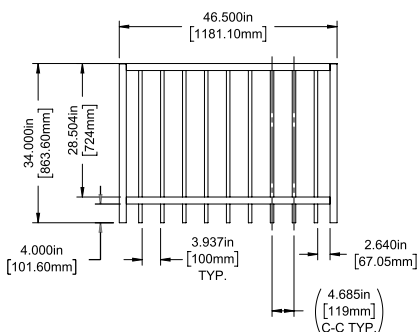

Posts listed on last page.

FENCE PANEL

4' STRAIGHT WALK GATE

5' STRAIGHT WALK GATE

RAIL PROFILE

1½" X 1½"

PICKETS

¾" X ¾"

SELECT | 34" X 90½" WESTPORT

FLAT TOP | 2 RAIL | STANDARD BOTTOM | WELDED FACE MOUNT | 1½" X 1½" RAIL

| DESCRIPTION | BLACK | |
|---|-------|----------|
| | QTY | SKU |
| 34" x 90½" Westport Flat Top 2 Rail Panel (4" Extended Bottom) (34"H) | | 73046635 |
| 34" x 46½" Westport Flat Top 2 Rail Straight Gate | | 73046637 |
| 34" x 58½" Westport Flat Top 2 Rail Straight Gate | | 73046638 |