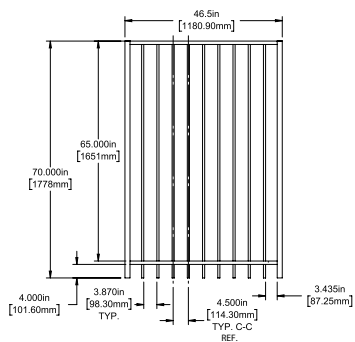

Posts listed on last page.

FENCE PANEL

4' STRAIGHT WALK GATE

5' STRAIGHT WALK GATE

RAIL PROFILE

1" X 1"

PICKETS

5/8" X 5/8"

STANDARD | 70" X 90½" WESTPORT

FLAT TOP | 2 RAIL | STANDARD BOTTOM | WELDED FACE MOUNT | 1" X 1" RAIL

| DESCRIPTION | BLACK | |
|---|-------|----------|
| | QTY | SKU |
| 70" x 90½" Westport Flat Top 2 Rail Panel (4" Extended Bottom) (70"H) | | 73046572 |
| 70" x 46½" Westport Flat Top 2 Rail Straight Gate | | 73046574 |
| 70" x 58½" Westport Flat Top 2 Rail Straight Gate | | 73046575 |