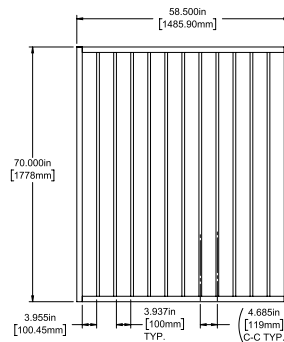

Posts listed on last page.

FENCE PANEL

4' STRAIGHT WALK GATE

5' STRAIGHT WALK GATE

RAIL PROFILE

1½" X 1½"

PICKETS

¾" X ¾"