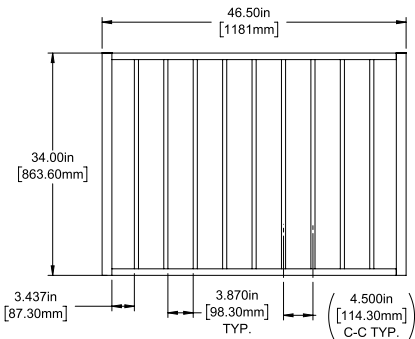

Posts listed on last page.

FENCE PANEL

4' STRAIGHT WALK GATE

5' STRAIGHT WALK GATE

RAIL PROFILE

1½" X 1½"

PICKETS

¾" X ¾"

STANDARD | 34" X 90½" WESTPORT

FLAT TOP | 2 RAIL | FLUSH BOTTOM | WELDED INLINE | 1" X 1" RAIL

| DESCRIPTION | BLACK | |
|---|-------|----------|
| | QTY | SKU |
| 34" x 90½" Westport Flat Top 2 Rail Panel (34"H) | | 73046398 |
| 34" x 46½" Westport Flat Top 2 Rail Panel Straight Gate | | 73046402 |
| 34" x 58½" Westport Flat Top 2 Rail Panel Straight Gate | | 73046403 |

Posts listed on last page.

FENCE PANEL

4' STRAIGHT WALK GATE

5' STRAIGHT WALK GATE

RAIL PROFILE

1" x 1"

PICKETS

5/8" x 5/8"