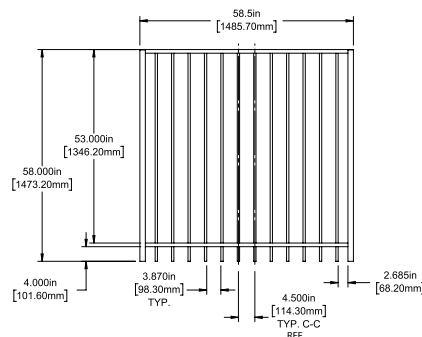

Posts listed on last page.

FENCE PANEL

4' STRAIGHT WALK GATE

5' STRAIGHT WALK GATE

RAIL PROFILE

1" X 1"

PICKETS

5/8" X 5/8"