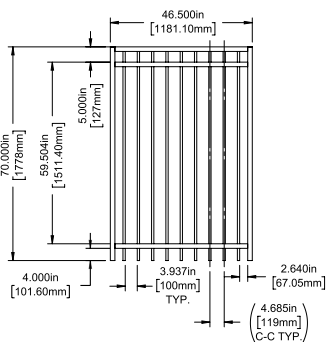

Posts listed on last page.

FENCE PANEL

4' STRAIGHT WALK GATE

5' STRAIGHT WALK GATE

RAIL PROFILE

1½" X 1½"

PICKETS

¾" X ¾"

SELECT | 70" X 90½" WESTPORT

FLAT TOP | 3 RAIL | STANDARD BOTTOM | WELDED FACE MOUNT | 1½" X 1½" RAIL

| DESCRIPTION | BLACK | |
|---|-------|----------|
| | QTY | SKU |
| 70" x 90½" Westport Flat Top 3 Rail Panel (4" Extended Bottom) (70"H) | | 73046795 |
| 70" x 46½" Westport Flat Top 3 Rail Straight Gate | | 73046797 |
| 70" x 58½" Westport Flat Top 3 Rail Straight Gate | | 73046798 |