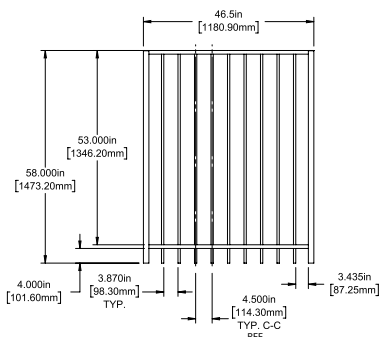

Posts listed on last page.

FENCE PANEL

4' STRAIGHT WALK GATE

5' STRAIGHT WALK GATE

RAIL PROFILE

1" X 1"

PICKETS

5/8" X 5/8"

STANDARD | 58" X 90½" WESTPORT

FLAT TOP | 2 RAIL | STANDARD BOTTOM | WELDED FACE MOUNT | 1" X 1" RAIL

| DESCRIPTION | BLACK | |
|---|-------|----------|
| | QTY | SKU |
| 58" x 90½" Westport Flat Top 2 Rail Panel (4" Extended Bottom) (58"H) | | 73046509 |
| 58" x 46½" Westport Flat Top 2 Rail Straight Gate | | 73046511 |
| 58" x 58½" Westport Flat Top 2 Rail Straight Gate | | 73046512 |