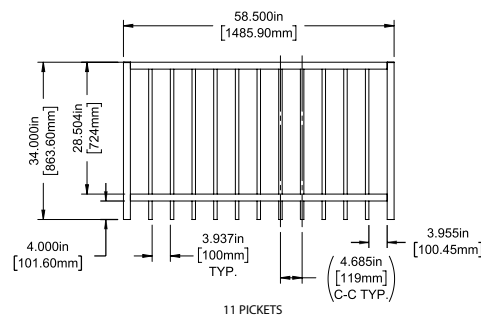

Posts listed on last page.

FENCE PANEL

4' STRAIGHT WALK GATE

5' STRAIGHT WALK GATE

RAIL PROFILE

1½" X 1½"

PICKETS

¾" X ¾"