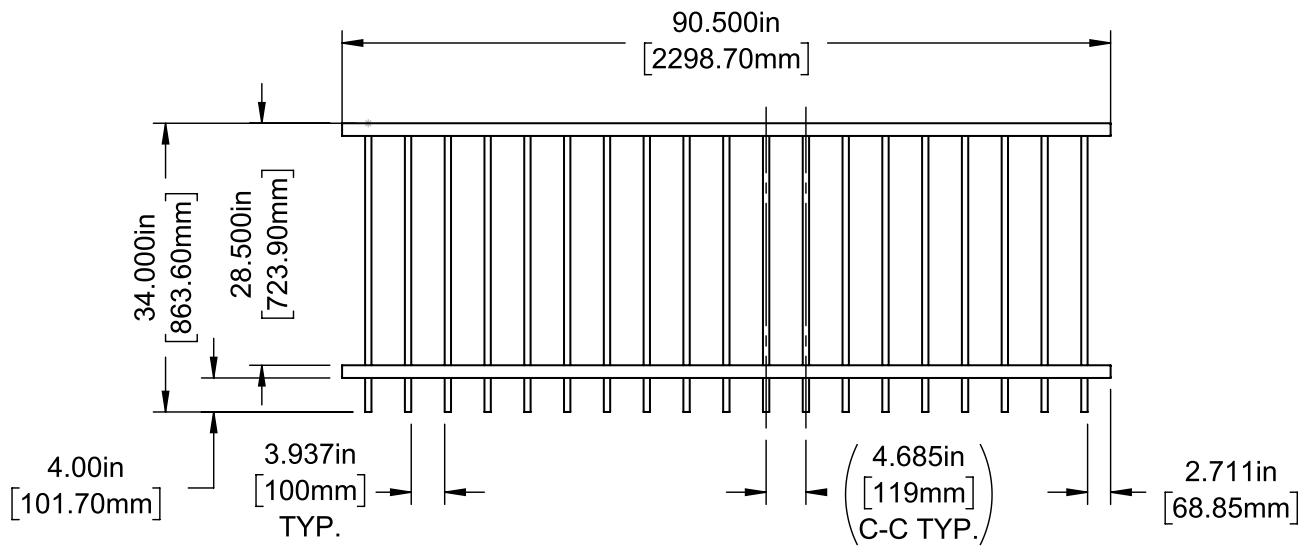

SELECT | 34" X 90½" WESTPORT

FLAT TOP | 2 RAIL | STANDARD BOTTOM | WELDED FACE MOUNT | 1½" X 1½" RAIL

DESCRIPTION	BLACK	
	QTY	SKU
34" x 90½" Westport Flat Top 2 Rail Panel (4" Extended Bottom) (34"H)		73046635
34" x 46½" Westport Flat Top 2 Rail Straight Gate		73046637
34" x 58½" Westport Flat Top 2 Rail Straight Gate		73046638

Posts listed on last page.

FENCE PANEL