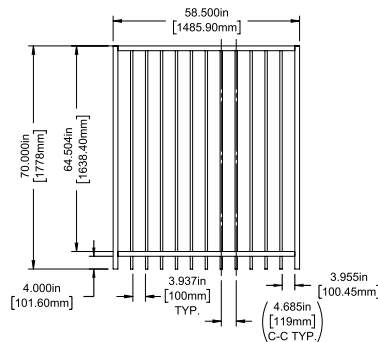

Posts listed on last page.

FENCE PANEL

4' STRAIGHT WALK GATE

5' STRAIGHT WALK GATE

RAIL PROFILE

1½" X 1½"

PICKETS

¾" X ¾"