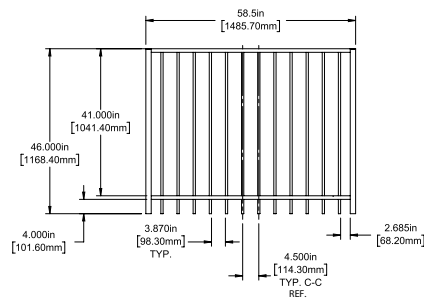

Posts listed on last page.

FENCE PANEL

4' STRAIGHT WALK GATE

5' STRAIGHT WALK GATE

RAIL PROFILE

1" x 1"

PICKETS

5/8" x 5/8"