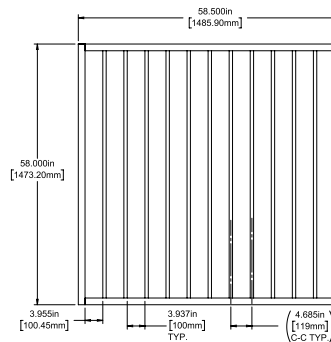

SELECT | 58" X 90½" WESTPORT

FLAT TOP | 2 RAIL | STANDARD BOTTOM | WELDED INLINE | ½" X ½" RAIL

| DESCRIPTION | BLACK | |
|---|-------|----------|
| | QTY | SKU |
| 58" x 90½" Westport Flat Top 2 Rail Panel (58"H) (58"H) | | 73046434 |
| 58" x 46½" Westport Flat Top 2 Rail Straight Gate | | 73046438 |
| 58" x 58½" Westport Flat Top 2 Rail Straight Gate | | 73046439 |

Posts listed on last page.

FENCE PANEL

4' STRAIGHT WALK GATE

5' STRAIGHT WALK GATE

RAIL PROFILE

½" X ½"

PICKETS

¾" X ¾"

SELECT | 58" X 90½" WESTPORT

FLAT TOP | 2 RAIL | STANDARD BOTTOM | WELDED FACE MOUNT | 1½" X 1½" RAIL

| DESCRIPTION | BLACK | |
|---|-------|----------|
| | QTY | SKU |
| 58" x 90½" Westport Flat Top 2 Rail Panel (4" Extended Bottom) (58"H) | | 73046699 |
| 58" x 46½" Westport Flat Top 2 Rail Straight Gate | | 73046701 |
| 58" x 58½" Westport Flat Top 2 Rail Straight Gate | | 73046702 |