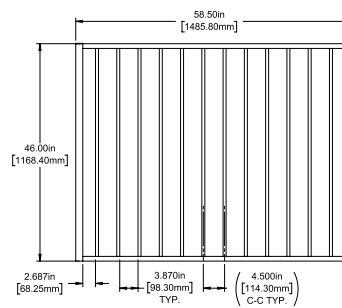

Posts listed on last page.

FENCE PANEL

4' STRAIGHT WALK GATE

5' STRAIGHT WALK GATE

RAIL PROFILE

1" X 1"

PICKETS

5/8" X 5/8"