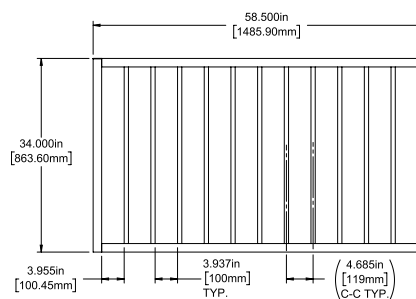

Posts listed on last page.

FENCE PANEL

4' STRAIGHT WALK GATE

5' STRAIGHT WALK GATE

RAIL PROFILE

1½" X 1½"

PICKETS

¾" X ¾"