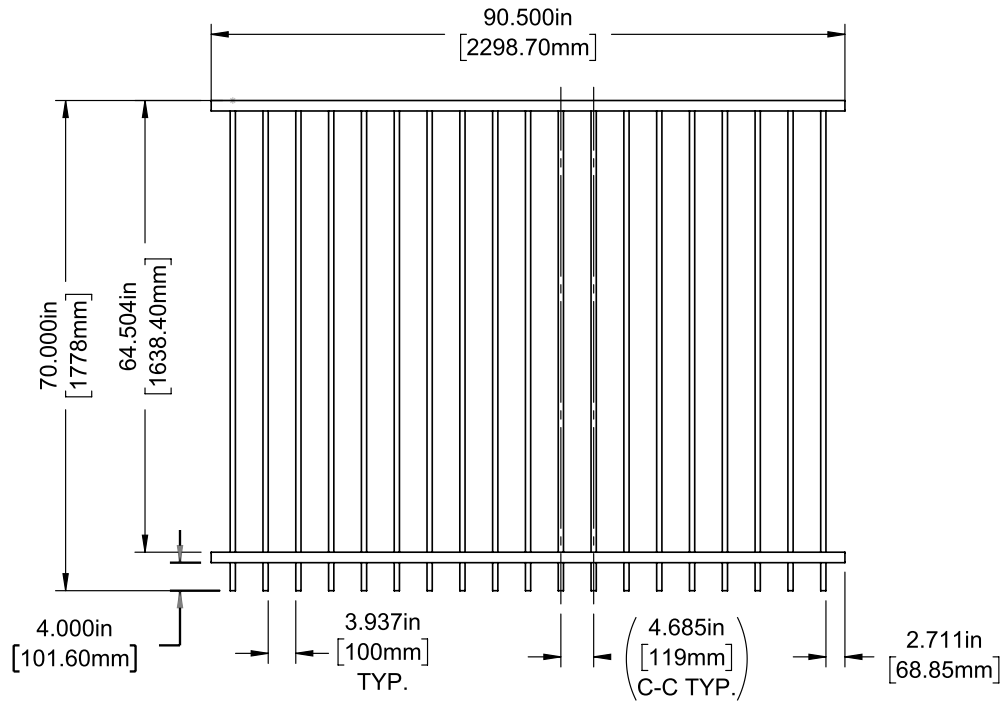

SELECT | 70" X 90½" WESTPORT

FLAT TOP | 2 RAIL | STANDARD BOTTOM | WELDED FACE MOUNT | 1½" X 1½" RAIL

DESCRIPTION	BLACK	
	QTY	SKU
70" x 90½" Westport Flat Top 2 Rail Panel (4" Extended Bottom)(70"H)		73046763
70" x 46½" Westport Flat Top 2 Rail Straight Gate		73046765
70" x 58½" Westport Flat Top 2 Rail Straight Gate		73046766

Posts listed on last page.

FENCE PANEL