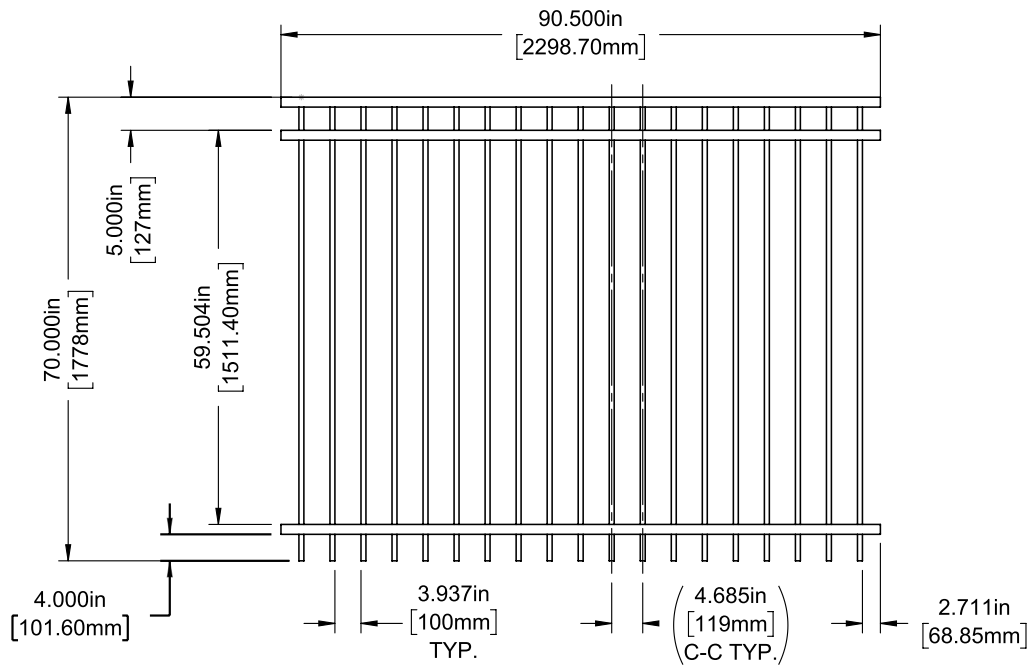

SELECT | 70" X 90½" WESTPORT

FLAT TOP | 3 RAIL | STANDARD BOTTOM | WELDED FACE MOUNT | 1½" X 1½" RAIL

DESCRIPTION	BLACK	
	QTY	SKU
70" x 90½" Westport Flat Top 3 Rail Panel (4" Extended Bottom) (70"H)		73046795
70" x 46½" Westport Flat Top 3 Rail Straight Gate		73046797
70" x 58½" Westport Flat Top 3 Rail Straight Gate		73046798

Posts listed on last page.

FENCE PANEL