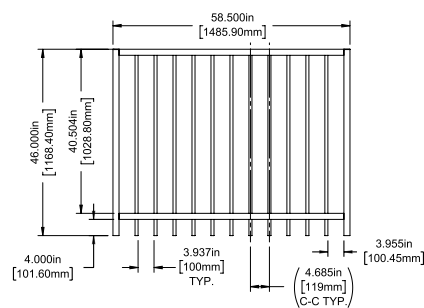

SELECT | 46" X 90½" WESTPORT

FLAT TOP | 2 RAIL | STANDARD BOTTOM | WELDED FACE MOUNT | 1½" X 1½" RAIL

| DESCRIPTION | BLACK | |
|---|-------|----------|
| | QTY | SKU |
| 46" x 90½" Westport Flat Top 2 Rail Panel (4" Extended Bottom) (46"H) | | 73046667 |
| 46" x 46½" Westport Flat Top 2 Rail Straight Gate | | 73046669 |
| 46" x 58½" Westport Flat Top 2 Rail Straight Gate | | 73046670 |

Posts listed on last page.

FENCE PANEL

4' STRAIGHT WALK GATE

5' STRAIGHT WALK GATE

RAIL PROFILE

1½" X 1½"

PICKETS

¾" X ¾"

SELECT | 58" X 90½" WESTPORT

FLAT TOP | 2 RAIL | STANDARD BOTTOM | WELDED INLINE | ½" X ½" RAIL

| DESCRIPTION | BLACK | |
|---|-------|----------|
| | QTY | SKU |
| 58" x 90½" Westport Flat Top 2 Rail Panel (58"H) (58"H) | | 73046434 |
| 58" x 46½" Westport Flat Top 2 Rail Straight Gate | | 73046438 |
| 58" x 58½" Westport Flat Top 2 Rail Straight Gate | | 73046439 |