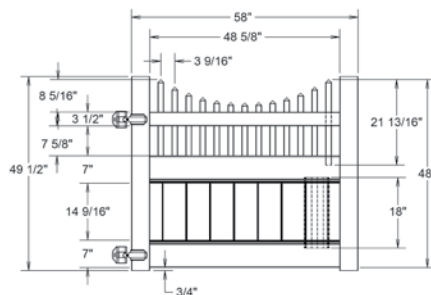

Post Caps & Hardware Available

See Accessories and Hardware PDF for more information and product offerings.

STANDARD | 4' X 8' SOMERSET

OPEN SPINDLE TOP PRIVACY | VERTEX GRAND RAIL

DESCRIPTION	WHITE		SAND	
	QTY	SKU	QTY	SKU
4' x 8' Somerset Open Spindle Top Privacy Panel (48"H)		73025954		73025955
5" x 5" x 84" Line Post (JT)		73025809		73025812
5" x 5" x 84" Corner Post (JT)		73025810		73025813
5" x 5" x 84" End Gate Post (JT)		73025811		73025814
5" x 5" Pyramid Post Cap		73003093		73003769
5" x 5" Gothic Post Cap		73003094		73003760
5" x 5" New England Post Cap		73045003		73045004
4' x 46" Somerset Open Spindle Top Privacy Walk Gate		73025900		73025902
4' x 58" Somerset Open Spindle Top Privacy Drive Gate		73025901		73025903
5" x 5" x 82" Gate Post Insert			73003718	

WALK GATE

FENCE PANEL

DRIVE GATE

MATERIAL PER SECTION

QTY	ITEM	DIMENSION
1	Top Rail	2" x 3 1/2" x 94"
2	Decorative Bottom Rails	2" x 7" x 94"
15	GlideLock Boards	7/8" x 6" x 18"
25	Pickets	1 1/2" x 1 1/2"
2	U-Channels	7/8" x 1 1/4" x 15"

RAIL PROFILE

VERTEX GRAND
2" x 7"

STANDARD | 5' X 8' SOMERSET

OPEN SPINDLE TOP PRIVACY | VERTEX GRAND RAIL

DESCRIPTION	WHITE		SAND		CLAY		GRAY	
	QTY	SKU	QTY	SKU	QTY	SKU	QTY	SKU
5' x 8' Somerset Open Spindle Top Privacy Panel (60"H)		73025948		73025949		73053935		73054632
5" x 5" x 96" Line Post (IU)		73025800		73025803		73053931		73054633
5" x 5" x 96" Corner Post (IU)		73025801		73025804		73053932		73054634
5" x 5" x 96" End Gate Post (IU)		73025802		73025805		73053933		73054635
5" x 5" Pyramid Post Cap		73003093		73003769		73054107		73053068
5" x 5" Gothic Post Cap		73003094		73003760		73024885		N/A
5" x 5" New England Post Cap		73045003		73045004		73054108		73053093
5' x 46" Somerset Open Spindle Top Privacy Walk Gate		73025888		73025890		73054225		73054638
5' x 58" Somerset Open Spindle Top Privacy Drive Gate		73025889		73025891		73054226		73054639
5" x 5" x 94" Gate Post Insert						73012353		