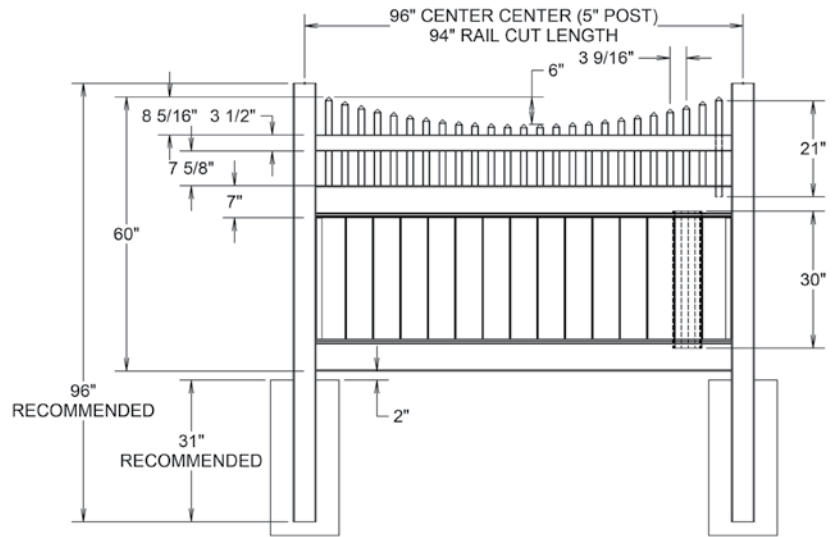

RAIL PROFILE

VERTEX GRAND
2" x 7"

STANDARD | 5' X 8' SOMERSET

OPEN SPINDLE TOP PRIVACY | VERTEX GRAND RAIL

DESCRIPTION	WHITE		SAND		CLAY		GRAY	
	QTY	SKU	QTY	SKU	QTY	SKU	QTY	SKU
5' x 8' Somerset Open Spindle Top Privacy Panel (60"H)		73025948		73025949		73053935		73054632
5" x 5" x 96" Line Post (IU)		73025800		73025803		73053931		73054633
5" x 5" x 96" Corner Post (IU)		73025801		73025804		73053932		73054634
5" x 5" x 96" End Gate Post (IU)		73025802		73025805		73053933		73054635
5" x 5" Pyramid Post Cap		73003093		73003769		73054107		73053068
5" x 5" Gothic Post Cap		73003094		73003760		73024885		N/A
5" x 5" New England Post Cap		73045003		73045004		73054108		73053093
5' x 46" Somerset Open Spindle Top Privacy Walk Gate		73025888		73025890		73054225		73054638
5' x 58" Somerset Open Spindle Top Privacy Drive Gate		73025889		73025891		73054226		73054639
5" x 5" x 94" Gate Post Insert						73012353		

QS QuickShip available in White only. Applies to: Fence Panels; Line, Corner, End and Gate Posts; and 4' and 5' Wide Gates.

WALK GATE

FENCE PANEL

DRIVE GATE

MATERIAL PER SECTION

QTY	ITEM	DIMENSION
1	Top Rail	2" x 3 1/2" x 94"
2	Decorative Bottom Rails	2" x 7" x 94"
15	GlideLock Boards	7/8" x 6" x 30"
25	Pickets	1 1/2" x 1 1/2"
2	U-Channels	7/8" x 1 3/8" x 27"