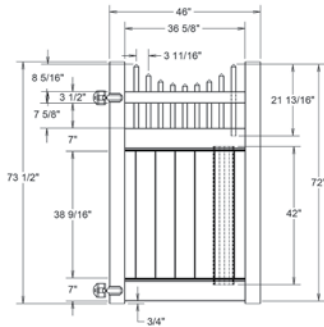

QS QuickShip available in White only. Applies to: Fence Panels; Line, Corner, End and Gate Posts; and 4' and 5' Wide Gates.

WALK GATE

FENCE PANEL

DRIVE GATE

MATERIAL PER SECTION

QTY	ITEM	DIMENSION
1	Top Rail	2" x 3 1/2" x 94"
2	Decorative Bottom Rails	2" x 7" x 94"
15	GlideLock Boards	7/8" x 6" x 30"
25	Pickets	1 1/2" x 1 1/2"
2	U-Channels	7/8" x 1 3/8" x 27"

RAIL PROFILE

VERTEX GRAND
2" x 7"

STANDARD | 6' X 8' SOMERSET

OPEN SPINDLE TOP PRIVACY | VERTEX GRAND RAIL

DESCRIPTION	WHITE		SAND		CLAY		GRAY	
	QTY	SKU	QTY	SKU	QTY	SKU	QTY	SKU
6' x 8' Somerset Open Spindle Top Privacy Panel (72"H)		73028039		73025944		73053930		73054623
5" x 5" x 108" Line Post (IT)		73028029		73025794		73053926		73054624
5" x 5" x 108" Corner Post (IT)		73028030		73025795		73053927		73054625
5" x 5" x 108" End Gate Post (IT)		73028031		73025796		73053928		73054626
5" x 5" Pyramid Post Cap		73003093		73003769		73054107		73053068
5" x 5" Gothic Post Cap		73003094		73003760		73024885		N/A
5" x 5" New England Post Cap		73045003		73045004		73054108		73053093
6' x 46" Somerset Open Spindle Top Privacy Walk Gate		73025986		73025880		73054233		73054629
6' x 58" Somerset Open Spindle Top Privacy Drive Gate		73025987		73025881		73054234		73054630
5" x 5" x 106" Gate Post Insert						73003463		

QS QuickShip available in White only. Applies to: Fence Panels; Line, Corner, End and Gate Posts; and 4' and 5' Wide Gates.

WALK GATE

FENCE PANEL

DRIVE GATE

MATERIAL PER SECTION

QTY	ITEM	DIMENSION
1	Top Rail	2" x 3 1/2" x 94"
2	Decorative Bottom Rails	2" x 7" x 94"
15	GlideLock Boards	7/8" x 6" x 42"
25	Pickets	1 1/2" x 1 1/2"
2	U-Channels	7/8" x 1 3/8" x 39"