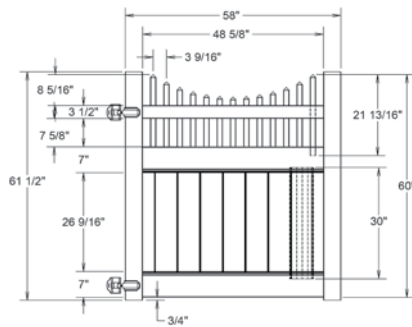

QS QuickShip available in White only. Applies to: Fence Panels; Line, Corner, End and Gate Posts; and 4' and 5' Wide Gates.

WALK GATE

FENCE PANEL

DRIVE GATE

MATERIAL PER SECTION

QTY	ITEM	DIMENSION
1	Top Rail	2" x 3 1/2" x 94"
2	Decorative Bottom Rails	2" x 7" x 94"
15	GlideLock Boards	7/8" x 6" x 30"
25	Pickets	1 1/2" x 1 1/2"
2	U-Channels	7/8" x 1 3/8" x 27"

RAIL PROFILE

VERTEX GRAND
2" x 7"

STANDARD | 6' X 8' SOMERSET

OPEN SPINDLE TOP PRIVACY | VERTEX GRAND RAIL

DESCRIPTION	WHITE		SAND		CLAY		GRAY	
	QTY	SKU	QTY	SKU	QTY	SKU	QTY	SKU
6' x 8' Somerset Open Spindle Top Privacy Panel (72"H)		73028039		73025944		73053930		73054623
5" x 5" x 108" Line Post (IT)		73028029		73025794		73053926		73054624
5" x 5" x 108" Corner Post (IT)		73028030		73025795		73053927		73054625
5" x 5" x 108" End Gate Post (IT)		73028031		73025796		73053928		73054626
5" x 5" Pyramid Post Cap		73003093		73003769		73054107		73053068
5" x 5" Gothic Post Cap		73003094		73003760		73024885		N/A
5" x 5" New England Post Cap		73045003		73045004		73054108		73053093
6' x 46" Somerset Open Spindle Top Privacy Walk Gate		73025986		73025880		73054233		73054629
6' x 58" Somerset Open Spindle Top Privacy Drive Gate		73025987		73025881		73054234		73054630
5" x 5" x 106" Gate Post Insert						73003463		