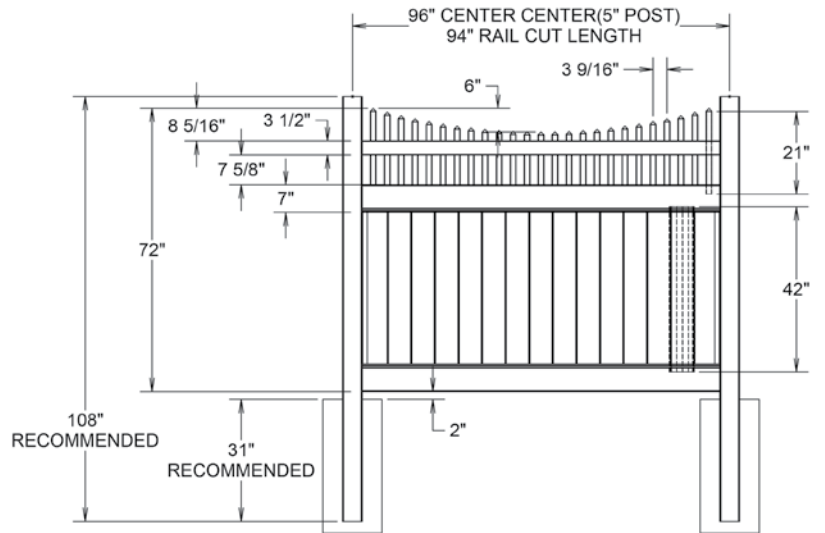

QS QuickShip available in White only. Applies to: Fence Panels; Line, Corner, End and Gate Posts; and 4' and 5' Wide Gates.

WALK GATE

FENCE PANEL

DRIVE GATE

MATERIAL PER SECTION

QTY	ITEM	DIMENSION
1	Top Rail	2" x 3 1/2" x 94"
2	Decorative Bottom Rails	2" x 7" x 94"
15	GlideLock Boards	7/8" x 6" x 30"
25	Pickets	1 1/2" x 1 1/2"
2	U-Channels	7/8" x 1 3/8" x 27"

RAIL PROFILE

VERTEX GRAND
2" x 7"

STANDARD | 6' X 8' SOMERSET

OPEN SPINDLE TOP PRIVACY | VERTEX GRAND RAIL

DESCRIPTION	WHITE		SAND		CLAY		GRAY	
	QTY	SKU	QTY	SKU	QTY	SKU	QTY	SKU
6' x 8' Somerset Open Spindle Top Privacy Panel (72"H)		73028039		73025944		73053930		73054623
5" x 5" x 108" Line Post (IT)		73028029		73025794		73053926		73054624
5" x 5" x 108" Corner Post (IT)		73028030		73025795		73053927		73054625
5" x 5" x 108" End Gate Post (IT)		73028031		73025796		73053928		73054626
5" x 5" Pyramid Post Cap		73003093		73003769		73054107		73053068
5" x 5" Gothic Post Cap		73003094		73003760		73024885		N/A
5" x 5" New England Post Cap		73045003		73045004		73054108		73053093
6' x 46" Somerset Open Spindle Top Privacy Walk Gate		73025986		73025880		73054233		73054629
6' x 58" Somerset Open Spindle Top Privacy Drive Gate		73025987		73025881		73054234		73054630
5" x 5" x 106" Gate Post Insert						73003463		

QS QuickShip available in White only. Applies to: Fence Panels; Line, Corner, End and Gate Posts; and 4' and 5' Wide Gates.

WALK GATE

FENCE PANEL

DRIVE GATE

MATERIAL PER SECTION

QTY	ITEM	DIMENSION
1	Top Rail	2" x 3 1/2" x 94"
2	Decorative Bottom Rails	2" x 7" x 94"
15	GlideLock Boards	7/8" x 6" x 42"
25	Pickets	1 1/2" x 1 1/2"
2	U-Channels	7/8" x 1 3/8" x 39"