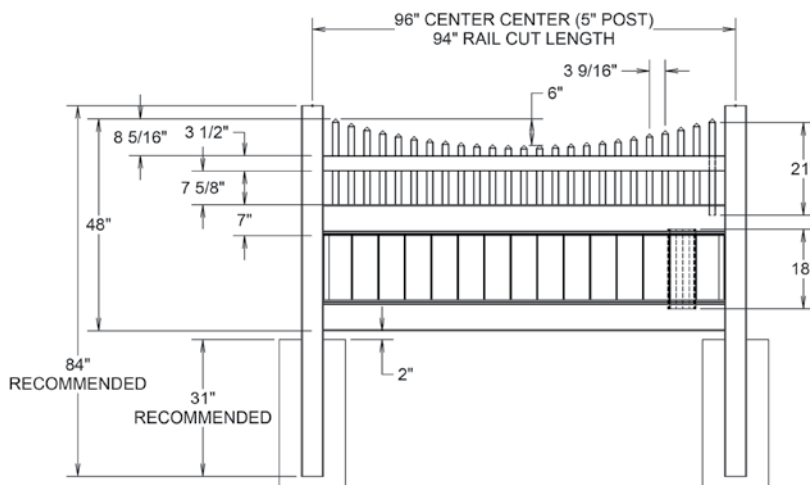

Post Caps & Hardware Available

See Accessories and Hardware PDF for more information and product offerings.

STANDARD | 4' X 8' SOMERSET

OPEN SPINDLE TOP PRIVACY | VERTEX GRAND RAIL

DESCRIPTION	WHITE		SAND	
	QTY	SKU	QTY	SKU
4' x 8' Somerset Open Spindle Top Privacy Panel (48"H)		73025954		73025955
5" x 5" x 84" Line Post (JT)		73025809		73025812
5" x 5" x 84" Corner Post (JT)		73025810		73025813
5" x 5" x 84" End Gate Post (JT)		73025811		73025814
5" x 5" Pyramid Post Cap		73003093		73003769
5" x 5" Gothic Post Cap		73003094		73003760
5" x 5" New England Post Cap		73045003		73045004
4' x 46" Somerset Open Spindle Top Privacy Walk Gate		73025900		73025902
4' x 58" Somerset Open Spindle Top Privacy Drive Gate		73025901		73025903
5" x 5" x 82" Gate Post Insert			73003718	

WALK GATE

FENCE PANEL

DRIVE GATE

MATERIAL PER SECTION

QTY	ITEM	DIMENSION
1	Top Rail	2" x 3 1/2" x 94"
2	Decorative Bottom Rails	2" x 7" x 94"
15	GlideLock Boards	7/8" x 6" x 18"
25	Pickets	1 1/2" x 1 1/2"
2	U-Channels	7/8" x 1 1/4" x 15"

RAIL PROFILE

VERTEX GRAND
2" x 7"

STANDARD | 5' X 8' SOMERSET

OPEN SPINDLE TOP PRIVACY | VERTEX GRAND RAIL

DESCRIPTION	WHITE		SAND		CLAY		GRAY	
	QTY	SKU	QTY	SKU	QTY	SKU	QTY	SKU
5' x 8' Somerset Open Spindle Top Privacy Panel (60"H)		73025948		73025949		73053935		73054632
5" x 5" x 96" Line Post (IU)		73025800		73025803		73053931		73054633
5" x 5" x 96" Corner Post (IU)		73025801		73025804		73053932		73054634
5" x 5" x 96" End Gate Post (IU)		73025802		73025805		73053933		73054635
5" x 5" Pyramid Post Cap		73003093		73003769		73054107		73053068
5" x 5" Gothic Post Cap		73003094		73003760		73024885		N/A
5" x 5" New England Post Cap		73045003		73045004		73054108		73053093
5' x 46" Somerset Open Spindle Top Privacy Walk Gate		73025888		73025890		73054225		73054638
5' x 58" Somerset Open Spindle Top Privacy Drive Gate		73025889		73025891		73054226		73054639
5" x 5" x 94" Gate Post Insert						73012353		