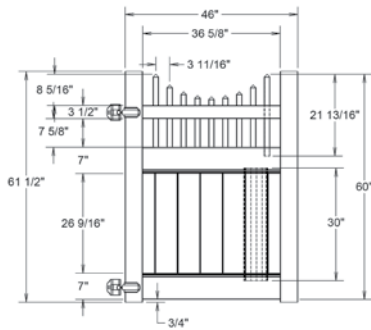

RAIL PROFILE

VERTEX GRAND
2" x 7"

STANDARD | 5' X 8' SOMERSET

OPEN SPINDLE TOP PRIVACY | VERTEX GRAND RAIL

DESCRIPTION	WHITE		SAND		CLAY		GRAY	
	QTY	SKU	QTY	SKU	QTY	SKU	QTY	SKU
5' x 8' Somerset Open Spindle Top Privacy Panel (60"H)		73025948		73025949		73053935		73054632
5" x 5" x 96" Line Post (IU)		73025800		73025803		73053931		73054633
5" x 5" x 96" Corner Post (IU)		73025801		73025804		73053932		73054634
5" x 5" x 96" End Gate Post (IU)		73025802		73025805		73053933		73054635
5" x 5" Pyramid Post Cap		73003093		73003769		73054107		73053068
5" x 5" Gothic Post Cap		73003094		73003760		73024885		N/A
5" x 5" New England Post Cap		73045003		73045004		73054108		73053093
5' x 46" Somerset Open Spindle Top Privacy Walk Gate		73025888		73025890		73054225		73054638
5' x 58" Somerset Open Spindle Top Privacy Drive Gate		73025889		73025891		73054226		73054639
5" x 5" x 94" Gate Post Insert						73012353		

QS QuickShip available in White only. Applies to: Fence Panels; Line, Corner, End and Gate Posts; and 4' and 5' Wide Gates.

WALK GATE

FENCE PANEL

DRIVE GATE

MATERIAL PER SECTION

QTY	ITEM	DIMENSION
1	Top Rail	2" x 3 1/2" x 94"
2	Decorative Bottom Rails	2" x 7" x 94"
15	GlideLock Boards	7/8" x 6" x 30"
25	Pickets	1 1/2" x 1 1/2"
2	U-Channels	7/8" x 1 3/8" x 27"