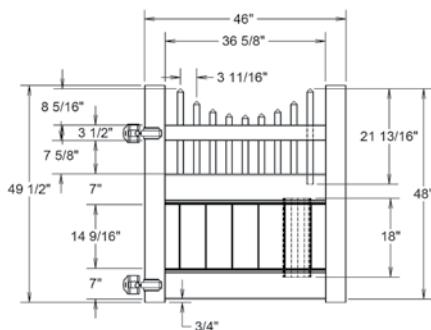

Post Caps & Hardware Available

See Accessories and Hardware PDF for more information and product offerings.

STANDARD | 4' X 8' SOMERSET

OPEN SPINDLE TOP PRIVACY | VERTEX GRAND RAIL

DESCRIPTION	WHITE		SAND	
	QTY	SKU	QTY	SKU
4' x 8' Somerset Open Spindle Top Privacy Panel (48"H)		73025954		73025955
5" x 5" x 84" Line Post (JT)		73025809		73025812
5" x 5" x 84" Corner Post (JT)		73025810		73025813
5" x 5" x 84" End Gate Post (JT)		73025811		73025814
5" x 5" Pyramid Post Cap		73003093		73003769
5" x 5" Gothic Post Cap		73003094		73003760
5" x 5" New England Post Cap		73045003		73045004
4' x 46" Somerset Open Spindle Top Privacy Walk Gate		73025900		73025902
4' x 58" Somerset Open Spindle Top Privacy Drive Gate		73025901		73025903
5" x 5" x 82" Gate Post Insert			73003718	

WALK GATE

FENCE PANEL

DRIVE GATE

MATERIAL PER SECTION

QTY	ITEM	DIMENSION
1	Top Rail	2" x 3 1/2" x 94"
2	Decorative Bottom Rails	2" x 7" x 94"
15	GlideLock Boards	7/8" x 6" x 18"
25	Pickets	1 1/2" x 1 1/2"
2	U-Channels	7/8" x 1 1/4" x 15"

RAIL PROFILE

VERTEX GRAND
2" x 7"

STANDARD | 5' X 8' SOMERSET

OPEN SPINDLE TOP PRIVACY | VERTEX GRAND RAIL

DESCRIPTION	WHITE		SAND		CLAY		GRAY	
	QTY	SKU	QTY	SKU	QTY	SKU	QTY	SKU
5' x 8' Somerset Open Spindle Top Privacy Panel (60"H)		73025948		73025949		73053935		73054632
5" x 5" x 96" Line Post (IU)		73025800		73025803		73053931		73054633
5" x 5" x 96" Corner Post (IU)		73025801		73025804		73053932		73054634
5" x 5" x 96" End Gate Post (IU)		73025802		73025805		73053933		73054635
5" x 5" Pyramid Post Cap		73003093		73003769		73054107		73053068
5" x 5" Gothic Post Cap		73003094		73003760		73024885		N/A
5" x 5" New England Post Cap		73045003		73045004		73054108		73053093
5' x 46" Somerset Open Spindle Top Privacy Walk Gate		73025888		73025890		73054225		73054638
5' x 58" Somerset Open Spindle Top Privacy Drive Gate		73025889		73025891		73054226		73054639
5" x 5" x 94" Gate Post Insert						73012353		