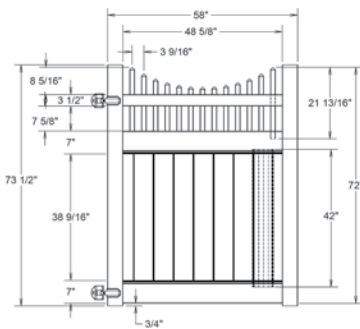

QS QuickShip available in White only. Applies to: Fence Panels; Line, Corner, End and Gate Posts; and 4' and 5' Wide Gates.

WALK GATE

FENCE PANEL

DRIVE GATE

MATERIAL PER SECTION

QTY	ITEM	DIMENSION
1	Top Rail	2" x 3 1/2" x 94"
2	Decorative Bottom Rails	2" x 7" x 94"
15	GlideLock Boards	7/8" x 6" x 30"
25	Pickets	1 1/2" x 1 1/2"
2	U-Channels	7/8" x 1 3/8" x 27"

RAIL PROFILE

VERTEX GRAND
2" x 7"

STANDARD | 6' X 8' SOMERSET

OPEN SPINDLE TOP PRIVACY | VERTEX GRAND RAIL

DESCRIPTION	WHITE		SAND		CLAY		GRAY	
	QTY	SKU	QTY	SKU	QTY	SKU	QTY	SKU
6' x 8' Somerset Open Spindle Top Privacy Panel (72"H)		73028039		73025944		73053930		73054623
5" x 5" x 108" Line Post (IT)		73028029		73025794		73053926		73054624
5" x 5" x 108" Corner Post (IT)		73028030		73025795		73053927		73054625
5" x 5" x 108" End Gate Post (IT)		73028031		73025796		73053928		73054626
5" x 5" Pyramid Post Cap		73003093		73003769		73054107		73053068
5" x 5" Gothic Post Cap		73003094		73003760		73024885		N/A
5" x 5" New England Post Cap		73045003		73045004		73054108		73053093
6' x 46" Somerset Open Spindle Top Privacy Walk Gate		73025986		73025880		73054233		73054629
6' x 58" Somerset Open Spindle Top Privacy Drive Gate		73025987		73025881		73054234		73054630
5" x 5" x 106" Gate Post Insert						73003463		

QS QuickShip available in White only. Applies to: Fence Panels; Line, Corner, End and Gate Posts; and 4' and 5' Wide Gates.

WALK GATE

FENCE PANEL

DRIVE GATE

MATERIAL PER SECTION

QTY	ITEM	DIMENSION
1	Top Rail	2" x 3 1/2" x 94"
2	Decorative Bottom Rails	2" x 7" x 94"
15	GlideLock Boards	7/8" x 6" x 42"
25	Pickets	1 1/2" x 1 1/2"
2	U-Channels	7/8" x 1 3/8" x 39"

RAIL PROFILE

VERTEX GRAND
2" x 7"