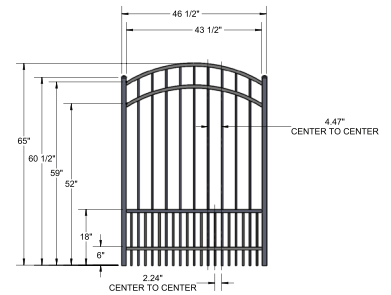

4' STRAIGHT WALK GATE

4' ARCHED WALK GATE

QuickShip available in Black. Applies to: Fence Panels; Line, Corner, End and Gate Posts; and 4' and 5' Wide Gates.

FENCE PANEL

RAIL PROFILE

1" x 1"

PICKETS

5/8" x 5/8"

STANDARD | 5' X 6' RALEIGH

FLAT TOP | 4 RAIL | PUPPY PICKET | 1" x 1" RAIL

DESCRIPTION	BLACK	
	QTY	SKU
5' x 6' Raleigh Flat Top Puppy Picket 4 Rail Panel (AB)		73020855
2" x 2" x 88" Line Post (AB)		73020999
2" x 2" x 88" Corner Post (AB)		73021000
2" x 2" x 88" End Post (AB)		73021001
2" x 2" x 88" HD Gate Post (AB)		73021002
5' x 48" Raleigh Flat Top Puppy Picket 4 Rail Arched Walk Gate		73020856
5' x 48" Raleigh Flat Top Puppy Picket 4 Rail Straight Walk Gate		73020857
5' x 60" Raleigh Flat Top Puppy Picket 4 Rail Arched Walk Gate		73020858
5' x 60" Raleigh Flat Top Puppy Picket 4 Rail Straight Walk Gate		73020859
5' x 72" Raleigh Flat Top Puppy Picket 4 Rail Arched Walk Gate		73020916
5' x 72" Raleigh Flat Top Puppy Picket 4 Rail Straight Walk Gate		73020917
5' x 96" Raleigh Flat Top Puppy Picket 4 Rail Single Arch Double Drive Gate		73020919
5' x 96" Raleigh Flat Top Puppy Picket 4 Rail Estate Arch Double Drive Gate		73020920
5' x 120" Raleigh Flat Top Puppy Picket 4 Rail Single Arch Double Drive Gate		73020921
5' x 120" Raleigh Flat Top Puppy Picket 4 Rail Estate Arch Double Drive Gate		73020922
5' x 144" Raleigh Flat Top Puppy Picket 4 Rail Single Arch Double Drive Gate		73020923
5' x 144" Raleigh Flat Top Puppy Picket 4 Rail Estate Arch Double Drive Gate		73020924

5' STRAIGHT WALK GATE

5' ARCHED WALK GATE

QuickShip available in Black. Applies to: Fence Panels; Line, Corner, End and Gate Posts; and 4' and 5' Wide Gates.

FENCE PANEL

RAIL PROFILE

1" x 1"

PICKETS

5/8" x 5/8"