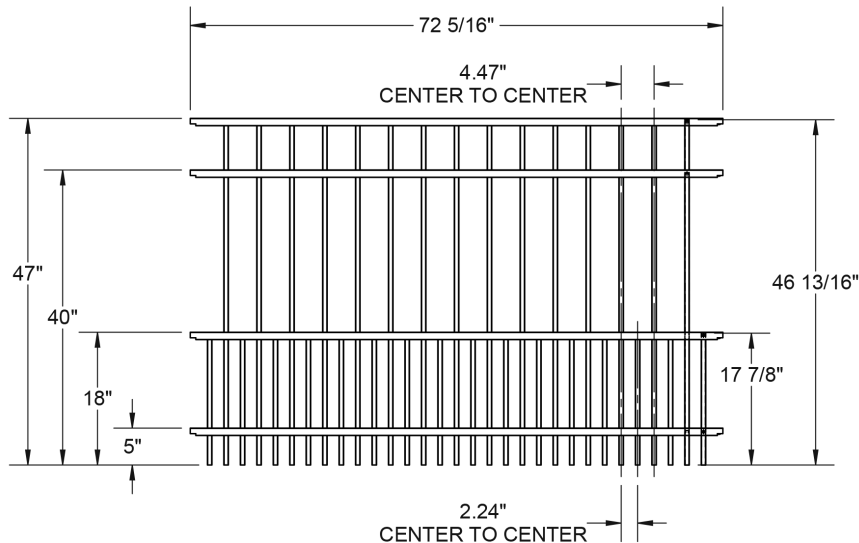

4' STRAIGHT WALK GATE

4' ARCHED WALK GATE

QuickShip available in Black. Applies to: Fence Panels; Line, Corner, End and Gate Posts; and 4' and 5' Wide Gates.

FENCE PANEL

RAIL PROFILE

1" x 1"

PICKETS

5/8" x 5/8"

STANDARD | 5' X 6' RALEIGH

FLAT TOP | 4 RAIL | PUPPY PICKET | 1" x 1" RAIL

DESCRIPTION	BLACK	
	QTY	SKU
5' x 6' Raleigh Flat Top Puppy Picket 4 Rail Panel (AB)		73020855
2" x 2" x 88" Line Post (AB)		73020999
2" x 2" x 88" Corner Post (AB)		73021000
2" x 2" x 88" End Post (AB)		73021001
2" x 2" x 88" HD Gate Post (AB)		73021002
5' x 48" Raleigh Flat Top Puppy Picket 4 Rail Arched Walk Gate		73020856
5' x 48" Raleigh Flat Top Puppy Picket 4 Rail Straight Walk Gate		73020857
5' x 60" Raleigh Flat Top Puppy Picket 4 Rail Arched Walk Gate		73020858
5' x 60" Raleigh Flat Top Puppy Picket 4 Rail Straight Walk Gate		73020859
5' x 72" Raleigh Flat Top Puppy Picket 4 Rail Arched Walk Gate		73020916
5' x 72" Raleigh Flat Top Puppy Picket 4 Rail Straight Walk Gate		73020917
5' x 96" Raleigh Flat Top Puppy Picket 4 Rail Single Arch Double Drive Gate		73020919
5' x 96" Raleigh Flat Top Puppy Picket 4 Rail Estate Arch Double Drive Gate		73020920
5' x 120" Raleigh Flat Top Puppy Picket 4 Rail Single Arch Double Drive Gate		73020921
5' x 120" Raleigh Flat Top Puppy Picket 4 Rail Estate Arch Double Drive Gate		73020922
5' x 144" Raleigh Flat Top Puppy Picket 4 Rail Single Arch Double Drive Gate		73020923
5' x 144" Raleigh Flat Top Puppy Picket 4 Rail Estate Arch Double Drive Gate		73020924

5' STRAIGHT WALK GATE

5' ARCHED WALK GATE

QuickShip available in Black. Applies to: Fence Panels; Line, Corner, End and Gate Posts; and 4' and 5' Wide Gates.

FENCE PANEL

RAIL PROFILE

1" x 1"

PICKETS

5/8" x 5/8"