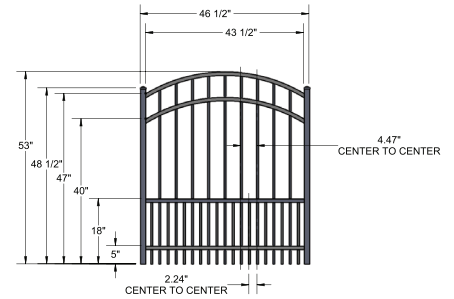

INNOVATIONS

-  SolarGuard®
-  NoVis™

SIZES

Width:

6'

Height:

4' and 5'

STANDARD

Colors

Standard Smooth Solids

BLACK

Post Caps & Hardware Available

See Accessories and Hardware PDF for more information and product offerings.

STANDARD | 4' X 6' RALEIGH

FLAT TOP | 4 RAIL | PUPPY PICKET | 1" x 1" RAIL

DESCRIPTION	BLACK	
	QTY	SKU
4' x 6' Raleigh Flat Top Puppy Picket 4 Rail Panel (AA)		73020845
2" x 2" x 70" Line Post (AA)		73020991
2" x 2" x 70" Corner Post (AA)		73020992
2" x 2" x 70" End Post (AA)		73020993
2" x 2" x 70" HD Gate Post (AA)		73020994
4' x 48" Raleigh Flat Top 4 Rail Arched Walk Gate		73020846
4' x 48" Raleigh Flat Top 4 Rail Straight Walk Gate		73020847
4' x 60" Raleigh Flat Top 4 Rail Arched Walk Gate		73020848
4' x 60" Raleigh Flat Top 4 Rail Straight Walk Gate		73020849
4' x 72" Raleigh Flat Top 4 Rail Arched Walk Gate		73020878
4' x 72" Raleigh Flat Top 4 Rail Straight Walk Gate		73020879
4' x 96" Raleigh Flat Top 4 Rail Single Arch Double Drive Gate		73020881
4' x 96" Raleigh Flat Top 4 Rail Estate Arch Double Drive Gate		73020882
4' x 120" Raleigh Flat Top 4 Rail Single Arch Double Drive Gate		73020883
4' x 120" Raleigh Flat Top 4 Rail Estate Arch Double Drive Gate		73020884
4' x 144" Raleigh Flat Top 4 Rail Single Arch Double Drive Gate		73020885
4' x 144" Raleigh Flat To 4 Rail Estate Arch Double Drive Gate		73020886

4' STRAIGHT WALK GATE

4' ARCHED WALK GATE

QuickShip available in Black. Applies to: Fence Panels; Line, Corner, End and Gate Posts; and 4' and 5' Wide Gates.

FENCE PANEL

RAIL PROFILE

1" x 1"

PICKETS

5/8" x 5/8"