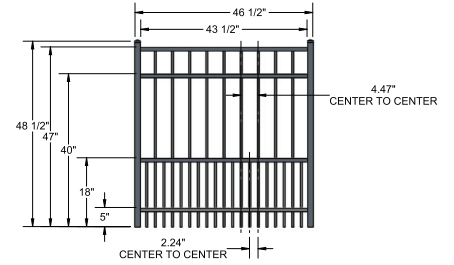

INNOVATIONS

-  SolarGuard®
-  NoVis™

SIZES

Width:

6'

Height:

4' and 5'

STANDARD

Colors

Standard Smooth Solids

BLACK

Post Caps & Hardware Available

See Accessories and Hardware PDF for more information and product offerings.

STANDARD | 4' X 6' RALEIGH

FLAT TOP | 4 RAIL | PUPPY PICKET | 1" x 1" RAIL

DESCRIPTION	BLACK	
	QTY	SKU
4' x 6' Raleigh Flat Top Puppy Picket 4 Rail Panel (AA)		73020845
2" x 2" x 70" Line Post (AA)		73020991
2" x 2" x 70" Corner Post (AA)		73020992
2" x 2" x 70" End Post (AA)		73020993
2" x 2" x 70" HD Gate Post (AA)		73020994
4' x 48" Raleigh Flat Top 4 Rail Arched Walk Gate		73020846
4' x 48" Raleigh Flat Top 4 Rail Straight Walk Gate		73020847
4' x 60" Raleigh Flat Top 4 Rail Arched Walk Gate		73020848
4' x 60" Raleigh Flat Top 4 Rail Straight Walk Gate		73020849
4' x 72" Raleigh Flat Top 4 Rail Arched Walk Gate		73020878
4' x 72" Raleigh Flat Top 4 Rail Straight Walk Gate		73020879
4' x 96" Raleigh Flat Top 4 Rail Single Arch Double Drive Gate		73020881
4' x 96" Raleigh Flat Top 4 Rail Estate Arch Double Drive Gate		73020882
4' x 120" Raleigh Flat Top 4 Rail Single Arch Double Drive Gate		73020883
4' x 120" Raleigh Flat Top 4 Rail Estate Arch Double Drive Gate		73020884
4' x 144" Raleigh Flat Top 4 Rail Single Arch Double Drive Gate		73020885
4' x 144" Raleigh Flat To 4 Rail Estate Arch Double Drive Gate		73020886

4' STRAIGHT WALK GATE

4' ARCHED WALK GATE

QuickShip available in Black. Applies to: Fence Panels; Line, Corner, End and Gate Posts; and 4' and 5' Wide Gates.

FENCE PANEL

RAIL PROFILE

1" x 1"

PICKETS

5/8" x 5/8"