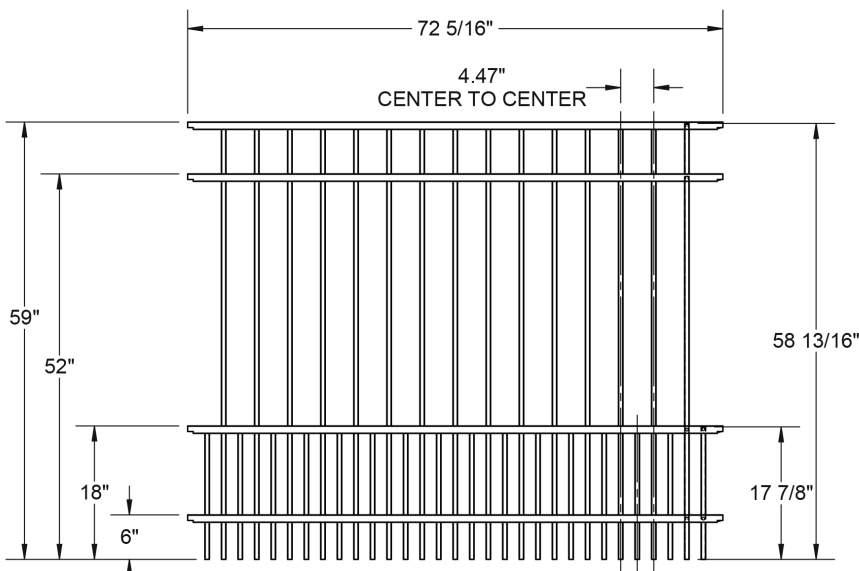

4' STRAIGHT WALK GATE

4' ARCHED WALK GATE

QuickShip available in Black. Applies to: Fence Panels; Line, Corner, End and Gate Posts; and 4' and 5' Wide Gates.

FENCE PANEL

RAIL PROFILE

1" x 1"

PICKETS

5/8" x 5/8"

STANDARD | 5' X 6' RALEIGH

FLAT TOP | 4 RAIL | PUPPY PICKET | 1" x 1" RAIL

DESCRIPTION	BLACK	
	QTY	SKU
5' x 6' Raleigh Flat Top Puppy Picket 4 Rail Panel (AB)		73020855
2" x 2" x 88" Line Post (AB)		73020999
2" x 2" x 88" Corner Post (AB)		73021000
2" x 2" x 88" End Post (AB)		73021001
2" x 2" x 88" HD Gate Post (AB)		73021002
5' x 48" Raleigh Flat Top Puppy Picket 4 Rail Arched Walk Gate		73020856
5' x 48" Raleigh Flat Top Puppy Picket 4 Rail Straight Walk Gate		73020857
5' x 60" Raleigh Flat Top Puppy Picket 4 Rail Arched Walk Gate		73020858
5' x 60" Raleigh Flat Top Puppy Picket 4 Rail Straight Walk Gate		73020859
5' x 72" Raleigh Flat Top Puppy Picket 4 Rail Arched Walk Gate		73020916
5' x 72" Raleigh Flat Top Puppy Picket 4 Rail Straight Walk Gate		73020917
5' x 96" Raleigh Flat Top Puppy Picket 4 Rail Single Arch Double Drive Gate		73020919
5' x 96" Raleigh Flat Top Puppy Picket 4 Rail Estate Arch Double Drive Gate		73020920
5' x 120" Raleigh Flat Top Puppy Picket 4 Rail Single Arch Double Drive Gate		73020921
5' x 120" Raleigh Flat Top Puppy Picket 4 Rail Estate Arch Double Drive Gate		73020922
5' x 144" Raleigh Flat Top Puppy Picket 4 Rail Single Arch Double Drive Gate		73020923
5' x 144" Raleigh Flat Top Puppy Picket 4 Rail Estate Arch Double Drive Gate		73020924

5' STRAIGHT WALK GATE

5' ARCHED WALK GATE

QuickShip available in Black. Applies to: Fence Panels; Line, Corner, End and Gate Posts; and 4' and 5' Wide Gates.

FENCE PANEL

RAIL PROFILE

1" x 1"

PICKETS

5/8" x 5/8"