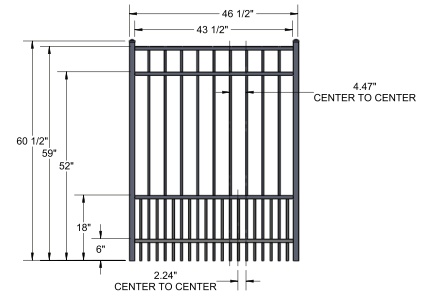

STANDARD | 5' X 6' RALEIGH

FLAT TOP | 4 RAIL | PUPPY PICKET | 1" x 1" RAIL

DESCRIPTION	BLACK	
	QTY	SKU
5' x 6' Raleigh Flat Top Puppy Picket 4 Rail Panel (AB)		73020855
2" x 2" x 88" Line Post (AB)		73020999
2" x 2" x 88" Corner Post (AB)		73021000
2" x 2" x 88" End Post (AB)		73021001
2" x 2" x 88" HD Gate Post (AB)		73021002
5' x 48" Raleigh Flat Top Puppy Picket 4 Rail Arched Walk Gate		73020856
5' x 48" Raleigh Flat Top Puppy Picket 4 Rail Straight Walk Gate		73020857
5' x 60" Raleigh Flat Top Puppy Picket 4 Rail Arched Walk Gate		73020858
5' x 60" Raleigh Flat Top Puppy Picket 4 Rail Straight Walk Gate		73020859
5' x 72" Raleigh Flat Top Puppy Picket 4 Rail Arched Walk Gate		73020916
5' x 72" Raleigh Flat Top Puppy Picket 4 Rail Straight Walk Gate		73020917
5' x 96" Raleigh Flat Top Puppy Picket 4 Rail Single Arch Double Drive Gate		73020919
5' x 96" Raleigh Flat Top Puppy Picket 4 Rail Estate Arch Double Drive Gate		73020920
5' x 120" Raleigh Flat Top Puppy Picket 4 Rail Single Arch Double Drive Gate		73020921
5' x 120" Raleigh Flat Top Puppy Picket 4 Rail Estate Arch Double Drive Gate		73020922
5' x 144" Raleigh Flat Top Puppy Picket 4 Rail Single Arch Double Drive Gate		73020923
5' x 144" Raleigh Flat Top Puppy Picket 4 Rail Estate Arch Double Drive Gate		73020924

5' STRAIGHT WALK GATE