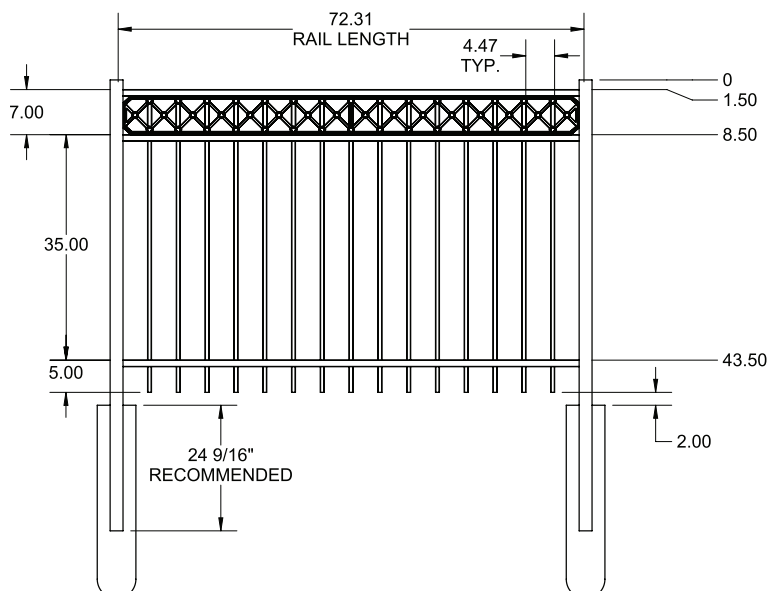

INNOVATIONS

-  SolarGuard®
-  NoVis™

SIZES

Width:
6'

Height:
4', 4½' and 5'
Flush bottom panels are 4½' only.

PREMIUM | SELECT | STANDARD

Colors

Standard Smooth Solids

4' STRAIGHT WALK GATE

4' STRAIGHT WALK GATE

QuickShip available in Black. Applies to: Fence Panels; Line, Corner, End and Gate Posts; and 4' and 5' Wide Gates.

FENCE PANEL

RAIL PROFILE

1" x 1"

PICKETS

5/8" x 5/8"

STANDARD | 4½" X 6' PARKSIDE

FLAT TOP | 3 RAIL | FLUSH BOTTOM | 1" x 1" RAIL

DESCRIPTION	BLACK	
	QTY	SKU
4½' x 6' Parkside Flat Top Decorative 3 Rail (H)		73050579
2" x 2" x 82" Flat top/Alt Picket Line Post (H)		73002387
2" x 2" x 82" Flat Top/Alt Picket Corner Post (H)		73002380
2" x 2" x 82" Flat Top/Alt Picket End Post (H)		73002383
2" x 2" x 82" Flat Top/Alt Picket Heavy-Duty Gate Post (H)		73002385
2" x 2" x 82" Blank Post		73008755
4½' x 4' Parkside Flat Top Decorative 3 Rail Straight Walk Gate		73050580
4½' x 5' Parkside Flat Top Decorative 3 Rail Straight Walk Gate		73050581
19½" x 35" Parkside Flat Top Decorative 3 Rail Puppy Picket Add-On-Panel		73050575

4½' STRAIGHT WALK GATE

4½' STRAIGHT WALK GATE

QS QuickShip available in Black. Applies to: Fence Panels; Line, Corner, End and Gate Posts; and 4' and 5' Wide Gates.

FENCE PANEL

RAIL PROFILE

1" x 1"

PICKETS

5/8" x 5/8"