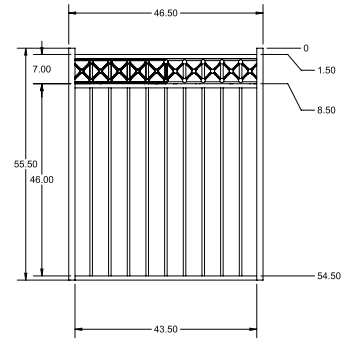

INNOVATIONS

-  SolarGuard®
-  NoVis™

SIZES

Width:
6'

Height:
4', 4½' and 5'
Flush bottom panels are 4½' only.

PREMIUM | SELECT | STANDARD

Colors

Standard Smooth Solids

4' STRAIGHT WALK GATE

4' STRAIGHT WALK GATE

QuickShip available in Black. Applies to: Fence Panels; Line, Corner, End and Gate Posts; and 4' and 5' Wide Gates.

FENCE PANEL

RAIL PROFILE

1" x 1"

PICKETS

5/8" x 5/8"

STANDARD | 4½" X 6' PARKSIDE

FLAT TOP | 3 RAIL | FLUSH BOTTOM | 1" x 1" RAIL

DESCRIPTION	BLACK	
	QTY	SKU
4½' x 6' Parkside Flat Top Decorative 3 Rail (H)		73050579
2" x 2" x 82" Flat top/Alt Picket Line Post (H)		73002387
2" x 2" x 82" Flat Top/Alt Picket Corner Post (H)		73002380
2" x 2" x 82" Flat Top/Alt Picket End Post (H)		73002383
2" x 2" x 82" Flat Top/Alt Picket Heavy-Duty Gate Post (H)		73002385
2" x 2" x 82" Blank Post		73008755
4½' x 4' Parkside Flat Top Decorative 3 Rail Straight Walk Gate		73050580
4½' x 5' Parkside Flat Top Decorative 3 Rail Straight Walk Gate		73050581
19½" x 35" Parkside Flat Top Decorative 3 Rail Puppy Picket Add-On-Panel		73050575

4½' STRAIGHT WALK GATE

4½' STRAIGHT WALK GATE

QS QuickShip available in Black. Applies to: Fence Panels; Line, Corner, End and Gate Posts; and 4' and 5' Wide Gates.

FENCE PANEL

RAIL PROFILE

1" x 1"

PICKETS

5/8" x 5/8"