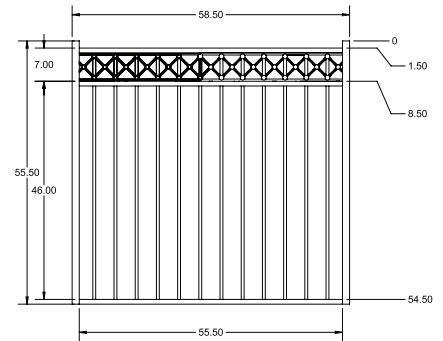

4' STRAIGHT WALK GATE

4' STRAIGHT WALK GATE

QuickShip available in Black. Applies to: Fence Panels; Line, Corner, End and Gate Posts; and 4' and 5' Wide Gates.

FENCE PANEL

RAIL PROFILE

1" x 1"

PICKETS

5/8" x 5/8"

STANDARD | 4½" X 6' PARKSIDE

FLAT TOP | 3 RAIL | FLUSH BOTTOM | 1" x 1" RAIL

DESCRIPTION	BLACK	
	QTY	SKU
4½' x 6' Parkside Flat Top Decorative 3 Rail (H)		73050579
2" x 2" x 82" Flat top/Alt Picket Line Post (H)		73002387
2" x 2" x 82" Flat Top/Alt Picket Corner Post (H)		73002380
2" x 2" x 82" Flat Top/Alt Picket End Post (H)		73002383
2" x 2" x 82" Flat Top/Alt Picket Heavy-Duty Gate Post (H)		73002385
2" x 2" x 82" Blank Post		73008755
4½' x 4' Parkside Flat Top Decorative 3 Rail Straight Walk Gate		73050580
4½' x 5' Parkside Flat Top Decorative 3 Rail Straight Walk Gate		73050581
19½" x 35" Parkside Flat Top Decorative 3 Rail Puppy Picket Add-On-Panel		73050575

4½' STRAIGHT WALK GATE

4½' STRAIGHT WALK GATE

QS QuickShip available in Black. Applies to: Fence Panels; Line, Corner, End and Gate Posts; and 4' and 5' Wide Gates.

FENCE PANEL

RAIL PROFILE

1" x 1"

PICKETS

5/8" x 5/8"

STANDARD | 5' X 6' PARKSIDE

FLAT TOP | 3 RAIL | STANDARD BOTTOM | 1" x 1" RAIL

DESCRIPTION	BLACK	
	QTY	SKU
5' x 6' Parkside Flat Top 3 Rail Flint Fence (I)		73050582
2" x 2" x 88" Flat Top/Alt 3 Rail Picket Line Post (I)		73002265
2" x 2" x 88" Flat Top/Alt 3 Rail Picket Corner Post (I)		73002266
2" x 2" x 88" Flat Top/Alt 3 Rail Picket End Post (I)		73002267
2" x 2" x 88" Flat Top/Alt 3 Rail Picket Heavy-Duty Gate Post (I)		73002268
2" x 2" x 88" Blank Post		73002237
5' x 4' Parkside Flat Top 3 Rail Flint Fence Straight Walk Gate		73050583
5' x 5' Parkside Flat Top 3 Rail Flint Fence Straight Walk Gate		73050584
19½" x 35" Parkside Flat Top 3 Rail Flint Fence Puppy Picket Add-on Kit		73050575