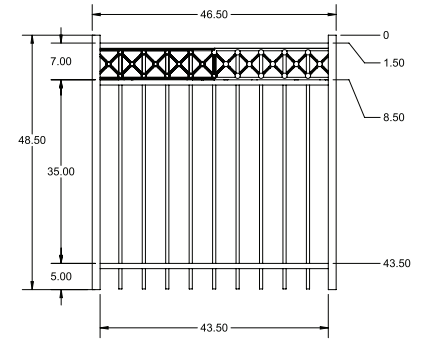

INNOVATIONS

-  SolarGuard®
-  NoVis™

SIZES

Width:
6'

Height:
4', 4½' and 5'
Flush bottom panels are 4½' only.

PREMIUM | SELECT | STANDARD

Colors

Standard Smooth Solids

BLACK

Post Caps & Hardware Available

See Accessories and Hardware PDF for more information and product offerings.

STANDARD | 4' X 6' PARKSIDE

FLAT TOP | 3 RAIL | STANDARD BOTTOM | 1" x 1" RAIL

DESCRIPTION	BLACK	
	QTY	SKU
4' x 6' Parkside Flat Top Decorative 3 Rail (G)		73050576
2" x 2" x 70" Flat Top/Alt Picket Line Post (G)		73002255
2" x 2" x 70" Flat Top/Alt Picket Corner Post (G)		73002256
2" x 2" x 70" Flat Top/Alt Picket End Post (G)		73002257
2" x 2" x 70" Flat Top/Alt Picket Heavy-Duty Gate Post (G)		73002258
2" x 2" x 70" Blank Post		73002235
4' x 4' Parkside Flat Top Decorative 3 Rail Straight Walk Gate		73050577
4' x 5' Parkside Flat Top Decorative 3 Rail Straight Walk Gate		73050578
19½" x 35" Parkside Flat Top Decorative 3 Rail Puppy Picket Add-On-Panel		73050575

4' STRAIGHT WALK GATE

4' STRAIGHT WALK GATE

QuickShip available in Black. Applies to: Fence Panels; Line, Corner, End and Gate Posts; and 4' and 5' Wide Gates.

FENCE PANEL

RAIL PROFILE

1" x 1"

PICKETS

5/8" x 5/8"

STANDARD | 4½" X 6' PARKSIDE

FLAT TOP | 3 RAIL | FLUSH BOTTOM | 1" x 1" RAIL

DESCRIPTION	BLACK	
	QTY	SKU
4½' x 6' Parkside Flat Top Decorative 3 Rail (H)		73050579
2" x 2" x 82" Flat top/Alt Picket Line Post (H)		73002387
2" x 2" x 82" Flat Top/Alt Picket Corner Post (H)		73002380
2" x 2" x 82" Flat Top/Alt Picket End Post (H)		73002383
2" x 2" x 82" Flat Top/Alt Picket Heavy-Duty Gate Post (H)		73002385
2" x 2" x 82" Blank Post		73008755
4½' x 4' Parkside Flat Top Decorative 3 Rail Straight Walk Gate		73050580
4½' x 5' Parkside Flat Top Decorative 3 Rail Straight Walk Gate		73050581
19½" x 35" Parkside Flat Top Decorative 3 Rail Puppy Picket Add-On-Panel		73050575