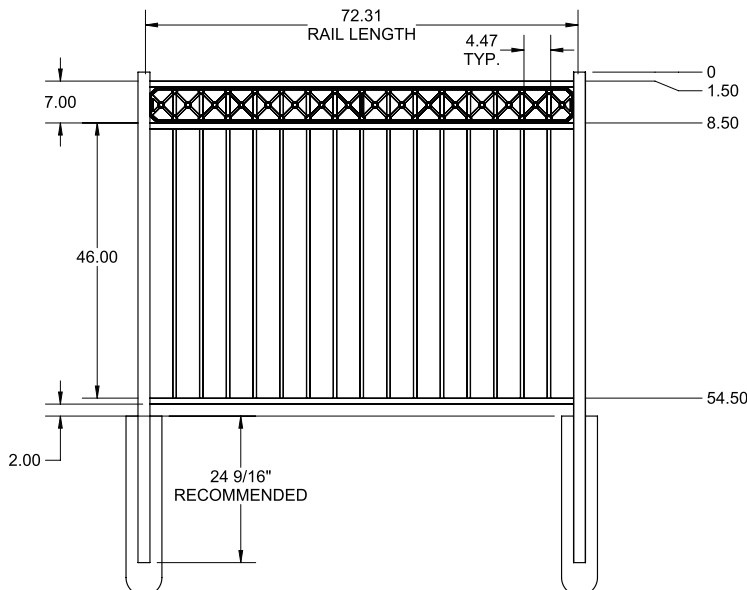

4' STRAIGHT WALK GATE

4' STRAIGHT WALK GATE

QuickShip available in Black. Applies to: Fence Panels; Line, Corner, End and Gate Posts; and 4' and 5' Wide Gates.

FENCE PANEL

RAIL PROFILE

1" x 1"

PICKETS

5/8" x 5/8"

4½' STRAIGHT WALK GATE

4½' STRAIGHT WALK GATE

QS QuickShip available in Black. Applies to: Fence Panels; Line, Corner, End and Gate Posts; and 4' and 5' Wide Gates.

FENCE PANEL

RAIL PROFILE

1" x 1"

PICKETS

5/8" x 5/8"

STANDARD | 5' X 6' PARKSIDE

FLAT TOP | 3 RAIL | STANDARD BOTTOM | 1" x 1" RAIL

DESCRIPTION	BLACK	
	QTY	SKU
5' x 6' Parkside Flat Top 3 Rail Flint Fence (I)		73050582
2" x 2" x 88" Flat Top/Alt 3 Rail Picket Line Post (I)		73002265
2" x 2" x 88" Flat Top/Alt 3 Rail Picket Corner Post (I)		73002266
2" x 2" x 88" Flat Top/Alt 3 Rail Picket End Post (I)		73002267
2" x 2" x 88" Flat Top/Alt 3 Rail Picket Heavy-Duty Gate Post (I)		73002268
2" x 2" x 88" Blank Post		73002237
5' x 4' Parkside Flat Top 3 Rail Flint Fence Straight Walk Gate		73050583
5' x 5' Parkside Flat Top 3 Rail Flint Fence Straight Walk Gate		73050584
19½" x 35" Parkside Flat Top 3 Rail Flint Fence Puppy Picket Add-on Kit		73050575

5' STRAIGHT WALK GATE

5' STRAIGHT WALK GATE

QS QuickShip available in Black. Applies to: Fence Panels; Line, Corner, End and Gate Posts; and 4' and 5' Wide Gates.

FENCE PANEL

RAIL PROFILE

1" x 1"

PICKETS

5/8" x 5/8"