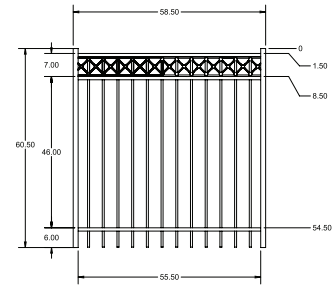

4' STRAIGHT WALK GATE

4' STRAIGHT WALK GATE

QuickShip available in Black. Applies to: Fence Panels; Line, Corner, End and Gate Posts; and 4' and 5' Wide Gates.

FENCE PANEL

RAIL PROFILE

1" x 1"

PICKETS

5/8" x 5/8"

4½' STRAIGHT WALK GATE

4½' STRAIGHT WALK GATE

QS QuickShip available in Black. Applies to: Fence Panels; Line, Corner, End and Gate Posts; and 4' and 5' Wide Gates.

FENCE PANEL

RAIL PROFILE

1" x 1"

PICKETS

5/8" x 5/8"

STANDARD | 5' X 6' PARKSIDE

FLAT TOP | 3 RAIL | STANDARD BOTTOM | 1" x 1" RAIL

DESCRIPTION	BLACK	
	QTY	SKU
5' x 6' Parkside Flat Top 3 Rail Flint Fence (I)		73050582
2" x 2" x 88" Flat Top/Alt 3 Rail Picket Line Post (I)		73002265
2" x 2" x 88" Flat Top/Alt 3 Rail Picket Corner Post (I)		73002266
2" x 2" x 88" Flat Top/Alt 3 Rail Picket End Post (I)		73002267
2" x 2" x 88" Flat Top/Alt 3 Rail Picket Heavy-Duty Gate Post (I)		73002268
2" x 2" x 88" Blank Post		73002237
5' x 4' Parkside Flat Top 3 Rail Flint Fence Straight Walk Gate		73050583
5' x 5' Parkside Flat Top 3 Rail Flint Fence Straight Walk Gate		73050584
19½" x 35" Parkside Flat Top 3 Rail Flint Fence Puppy Picket Add-on Kit		73050575

5' STRAIGHT WALK GATE

5' STRAIGHT WALK GATE

QS QuickShip available in Black. Applies to: Fence Panels; Line, Corner, End and Gate Posts; and 4' and 5' Wide Gates.

FENCE PANEL

RAIL PROFILE

1" x 1"

PICKETS

5/8" x 5/8"