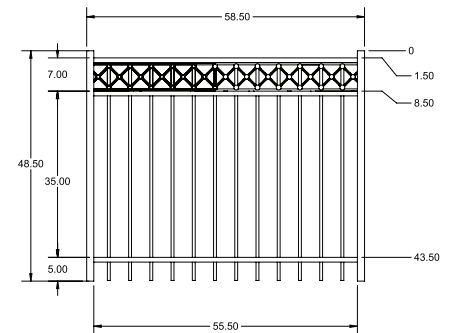

INNOVATIONS

-  SolarGuard®
-  NoVis™

SIZES

Width:
6'

Height:
4', 4½' and 5'
Flush bottom panels are 4½' only.

PREMIUM | SELECT | STANDARD

Colors

Standard Smooth Solids

BLACK

Post Caps & Hardware Available

See Accessories and Hardware PDF for more information and product offerings.

STANDARD | 4' X 6' PARKSIDE

FLAT TOP | 3 RAIL | STANDARD BOTTOM | 1" x 1" RAIL

DESCRIPTION	BLACK	
	QTY	SKU
4' x 6' Parkside Flat Top Decorative 3 Rail (G)		73050576
2" x 2" x 70" Flat Top/Alt Picket Line Post (G)		73002255
2" x 2" x 70" Flat Top/Alt Picket Corner Post (G)		73002256
2" x 2" x 70" Flat Top/Alt Picket End Post (G)		73002257
2" x 2" x 70" Flat Top/Alt Picket Heavy-Duty Gate Post (G)		73002258
2" x 2" x 70" Blank Post		73002235
4' x 4' Parkside Flat Top Decorative 3 Rail Straight Walk Gate		73050577
4' x 5' Parkside Flat Top Decorative 3 Rail Straight Walk Gate		73050578
19½" x 35" Parkside Flat Top Decorative 3 Rail Puppy Picket Add-On-Panel		73050575

4' STRAIGHT WALK GATE

4' STRAIGHT WALK GATE

QuickShip available in Black. Applies to: Fence Panels; Line, Corner, End and Gate Posts; and 4' and 5' Wide Gates.

FENCE PANEL

RAIL PROFILE

1" x 1"

PICKETS

5/8" x 5/8"

STANDARD | 4½" X 6' PARKSIDE

FLAT TOP | 3 RAIL | FLUSH BOTTOM | 1" x 1" RAIL

DESCRIPTION	BLACK	
	QTY	SKU
4½' x 6' Parkside Flat Top Decorative 3 Rail (H)		73050579
2" x 2" x 82" Flat top/Alt Picket Line Post (H)		73002387
2" x 2" x 82" Flat Top/Alt Picket Corner Post (H)		73002380
2" x 2" x 82" Flat Top/Alt Picket End Post (H)		73002383
2" x 2" x 82" Flat Top/Alt Picket Heavy-Duty Gate Post (H)		73002385
2" x 2" x 82" Blank Post		73008755
4½' x 4' Parkside Flat Top Decorative 3 Rail Straight Walk Gate		73050580
4½' x 5' Parkside Flat Top Decorative 3 Rail Straight Walk Gate		73050581
19½" x 35" Parkside Flat Top Decorative 3 Rail Puppy Picket Add-On-Panel		73050575