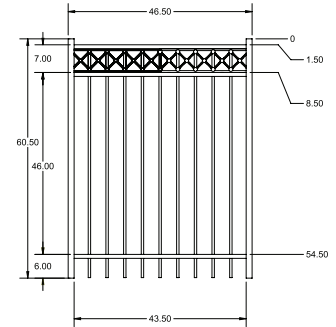

STANDARD | 4½" X 6' PARKSIDE

FLAT TOP | 3 RAIL | FLUSH BOTTOM | 1" x 1" RAIL

DESCRIPTION	BLACK	
	QTY	SKU
4½' x 6' Parkside Flat Top Decorative 3 Rail (H)		73050579
2" x 2" x 82" Flat top/Alt Picket Line Post (H)		73002387
2" x 2" x 82" Flat Top/Alt Picket Corner Post (H)		73002380
2" x 2" x 82" Flat Top/Alt Picket End Post (H)		73002383
2" x 2" x 82" Flat Top/Alt Picket Heavy-Duty Gate Post (H)		73002385
2" x 2" x 82" Blank Post		73008755
4½' x 4' Parkside Flat Top Decorative 3 Rail Straight Walk Gate		73050580
4½' x 5' Parkside Flat Top Decorative 3 Rail Straight Walk Gate		73050581
19½" x 35" Parkside Flat Top Decorative 3 Rail Puppy Picket Add-On-Panel		73050575

4½' STRAIGHT WALK GATE

4½' STRAIGHT WALK GATE

QS QuickShip available in Black. Applies to: Fence Panels; Line, Corner, End and Gate Posts; and 4' and 5' Wide Gates.

FENCE PANEL

RAIL PROFILE

1" x 1"

PICKETS

5/8" x 5/8"

STANDARD | 5' X 6' PARKSIDE

FLAT TOP | 3 RAIL | STANDARD BOTTOM | 1" x 1" RAIL

DESCRIPTION	BLACK	
	QTY	SKU
5' x 6' Parkside Flat Top 3 Rail Flint Fence (I)		73050582
2" x 2" x 88" Flat Top/Alt 3 Rail Picket Line Post (I)		73002265
2" x 2" x 88" Flat Top/Alt 3 Rail Picket Corner Post (I)		73002266
2" x 2" x 88" Flat Top/Alt 3 Rail Picket End Post (I)		73002267
2" x 2" x 88" Flat Top/Alt 3 Rail Picket Heavy-Duty Gate Post (I)		73002268
2" x 2" x 88" Blank Post		73002237
5' x 4' Parkside Flat Top 3 Rail Flint Fence Straight Walk Gate		73050583
5' x 5' Parkside Flat Top 3 Rail Flint Fence Straight Walk Gate		73050584
19½" x 35" Parkside Flat Top 3 Rail Flint Fence Puppy Picket Add-on Kit		73050575

5' STRAIGHT WALK GATE

5' STRAIGHT WALK GATE

QS QuickShip available in Black. Applies to: Fence Panels; Line, Corner, End and Gate Posts; and 4' and 5' Wide Gates.

FENCE PANEL

RAIL PROFILE

1" x 1"

PICKETS

5/8" x 5/8"