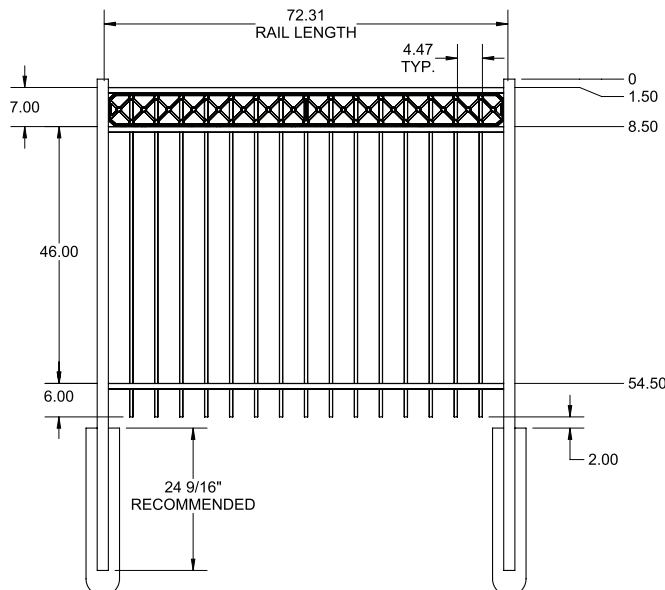

4' STRAIGHT WALK GATE

4' STRAIGHT WALK GATE

QuickShip available in Black. Applies to: Fence Panels; Line, Corner, End and Gate Posts; and 4' and 5' Wide Gates.

FENCE PANEL

RAIL PROFILE

1" x 1"

PICKETS

5/8" x 5/8"

4½' STRAIGHT WALK GATE

4½' STRAIGHT WALK GATE

QS QuickShip available in Black. Applies to: Fence Panels; Line, Corner, End and Gate Posts; and 4' and 5' Wide Gates.

FENCE PANEL

RAIL PROFILE

1" x 1"

PICKETS

5/8" x 5/8"

STANDARD | 5' X 6' PARKSIDE

FLAT TOP | 3 RAIL | STANDARD BOTTOM | 1" x 1" RAIL

DESCRIPTION	BLACK	
	QTY	SKU
5' x 6' Parkside Flat Top 3 Rail Flint Fence (I)		73050582
2" x 2" x 88" Flat Top/Alt 3 Rail Picket Line Post (I)		73002265
2" x 2" x 88" Flat Top/Alt 3 Rail Picket Corner Post (I)		73002266
2" x 2" x 88" Flat Top/Alt 3 Rail Picket End Post (I)		73002267
2" x 2" x 88" Flat Top/Alt 3 Rail Picket Heavy-Duty Gate Post (I)		73002268
2" x 2" x 88" Blank Post		73002237
5' x 4' Parkside Flat Top 3 Rail Flint Fence Straight Walk Gate		73050583
5' x 5' Parkside Flat Top 3 Rail Flint Fence Straight Walk Gate		73050584
19½" x 35" Parkside Flat Top 3 Rail Flint Fence Puppy Picket Add-on Kit		73050575

5' STRAIGHT WALK GATE

5' STRAIGHT WALK GATE

QS QuickShip available in Black. Applies to: Fence Panels; Line, Corner, End and Gate Posts; and 4' and 5' Wide Gates.

FENCE PANEL

RAIL PROFILE

1" x 1"

PICKETS

5/8" x 5/8"