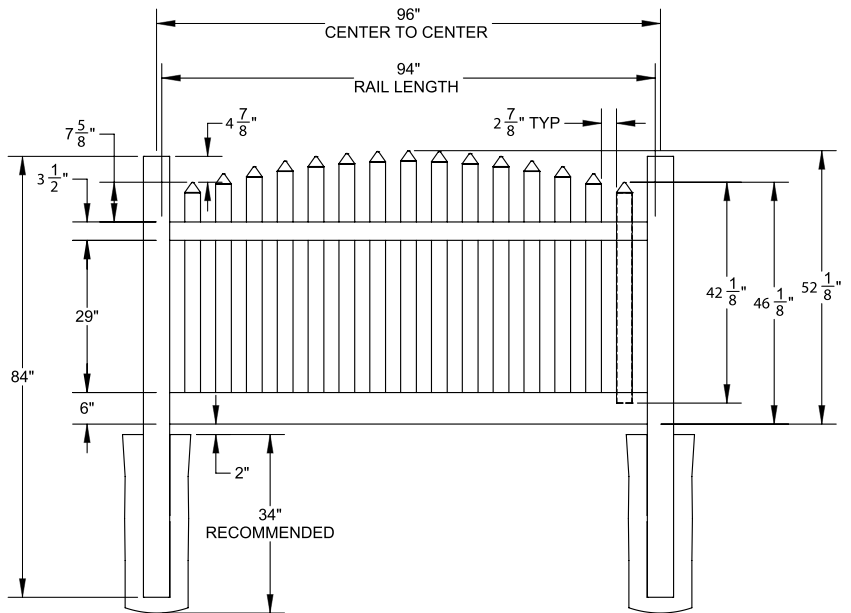

RAIL PROFILE

| QTY | ITEM | DIMENSION |
|-----|---------|----------------------|
| 2 | Pickets | 7/8" x 3" x 37 1/16" |
| 2 | Pickets | 7/8" x 3" x 37 5/16" |
| 2 | Pickets | 7/8" x 3" x 39 1/16" |
| 2 | Pickets | 7/8" x 3" x 40 3/8" |
| 2 | Pickets | 7/8" x 3" x 42" |

OS QuickShip available in White and Sand only. Applies to: Fence Panels; Line, Corner, End and Gate Posts; and 4' and 5' Wide Gates.

WALK GATE

FENCE PANEL

DRIVE GATE

MATERIAL PER SECTION

| QTY | ITEM | DIMENSION |
|-----|-------------|---------------------|
| 1 | Top Rail | 2" x 3 1/2" x 94" |
| 1 | Bottom Rail | 2" x 6" x 94" |
| 15 | Spade Caps | 7/8" x 3" |
| 1 | Picket | 7/8" x 3" x 48" |
| 2 | Pickets | 7/8" x 3" x 47 1/2" |

RAIL PROFILE

| QTY | ITEM | DIMENSION |
|-----|---------|-----------------------|
| 2 | Pickets | 7/8" x 3" x 47 1/2" |
| 2 | Pickets | 7/8" x 3" x 46 15/16" |
| 2 | Pickets | 7/8" x 3" x 45" |
| 2 | Pickets | 7/8" x 3" x 43 3/8" |
| 2 | Pickets | 7/8" x 3" x 42" |