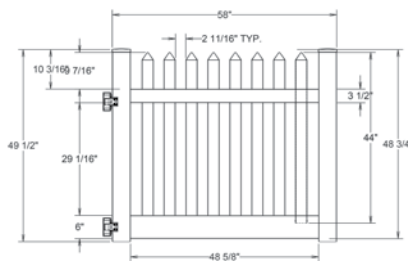

Shown in White

INNOVATIONS

- ↔ StayStraight®
- ☀ SolarGuard®

SIZES

- Width: 8'
- Height: 48"
- Picket Size: 7/8" x 3"

STANDARD

\$-\$\$

Timeless Solid Colors | Classic Vinyl Construction

QS QuickShip available in White only. Applies to: Fence Panels; Line, Corner, End and Gate Posts; and 4' and 5' Wide Gates.

WALK GATE

FENCE PANEL

DRIVE GATE

MATERIAL PER SECTION

| QTY | ITEM | DIMENSION |
|-----|-------------|----------------|
| 1 | Top Rail | 2" x 3½" x 94" |
| 1 | Bottom Rail | 2" x 6" x 94" |
| 15 | Pickets | ⅞" x 3" x 44" |
| 15 | Spade Caps | ⅞" x 3" |

QS QuickShip available in White only. Applies to: Fence Panels; Line, Corner, End and Gate Posts; and 4' and 5' Wide Gates.

WALK GATE

FENCE PANEL

DRIVE GATE

MATERIAL PER SECTION

| QTY | ITEM | DIMENSION |
|-----|-------------|---------------------|
| 1 | Top Rail | 2" x 3 1/2" x 94" |
| 1 | Bottom Rail | 2" x 6" x 94" |
| 15 | Spade Caps | 7/8" x 3" |
| 1 | Picket | 7/8" x 3" x 36" |
| 2 | Pickets | 7/8" x 3" x 36 1/8" |
| 2 | Pickets | 7/8" x 3" x 36 1/2" |

RAIL PROFILE

| QTY | ITEM | DIMENSION |
|-----|---------|----------------------|
| 2 | Pickets | 7/8" x 3" x 37 1/16" |
| 2 | Pickets | 7/8" x 3" x 37 5/16" |
| 2 | Pickets | 7/8" x 3" x 39 1/16" |
| 2 | Pickets | 7/8" x 3" x 40 3/8" |
| 2 | Pickets | 7/8" x 3" x 42" |