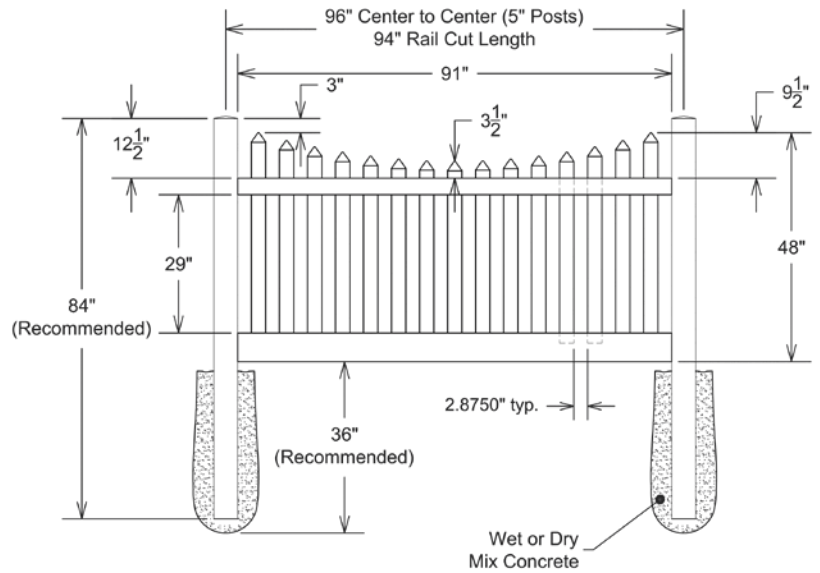

RAIL PROFILE

VERTEX BASE
1½" x 5½"

STANDARD | 4' X 8' NANTUCKET

CLASSIC SPADE PICKET | SCALLOPED | VERTEX BASE RAIL

| DESCRIPTION | WHITE | | SAND | |
|---|-------|----------|------|----------|
| | QTY | SKU | QTY | SKU |
| 4' x 8' Nantucket Classic Spade Picket Scallop Panel (48"H) | | 73012017 | | 73012020 |
| 5" x 5" x 84" Line Post (B) | | 73011754 | | 73011760 |
| 5" x 5" x 84" Corner Post (B) | | 73011755 | | 73011761 |
| 5" x 5" x 84" End Gate Post (B) | | 73011756 | | 73011762 |
| 5" x 5" Pyramid Post Cap | | 73003093 | | 73003769 |
| 5" x 5" Gothic Post Cap | | 73003094 | | 73003760 |
| 5" x 5" New England Post Cap | | 73045003 | | 73045004 |
| 4' x 46" Nantucket Classic Spade Picket Scallop Walk Gate | | 73024308 | | 73024310 |
| 4' x 58" Nantucket Classic Spade Picket Scallop Drive Gate | | 73024309 | | 73024311 |
| 5" x 5" x 82" Gate Post Insert | | | | 73003718 |

QS QuickShip available in White only. Applies to: Fence Panels; Line, Corner, End and Gate Posts; and 4' and 5' Wide Gates.

WALK GATE

FENCE PANEL

DRIVE GATE

MATERIAL PER SECTION

| QTY | ITEM | DIMENSION |
|-----|-------------|---------------------|
| 1 | Top Rail | 2" x 3 1/2" x 94" |
| 1 | Bottom Rail | 2" x 6" x 94" |
| 15 | Spade Caps | 7/8" x 3" |
| 1 | Picket | 7/8" x 3" x 36" |
| 2 | Pickets | 7/8" x 3" x 36 1/8" |
| 2 | Pickets | 7/8" x 3" x 36 1/2" |

RAIL PROFILE

| QTY | ITEM | DIMENSION |
|-----|---------|----------------------|
| 2 | Pickets | 7/8" x 3" x 37 1/16" |
| 2 | Pickets | 7/8" x 3" x 37 5/16" |
| 2 | Pickets | 7/8" x 3" x 39 1/16" |
| 2 | Pickets | 7/8" x 3" x 40 3/8" |
| 2 | Pickets | 7/8" x 3" x 42" |