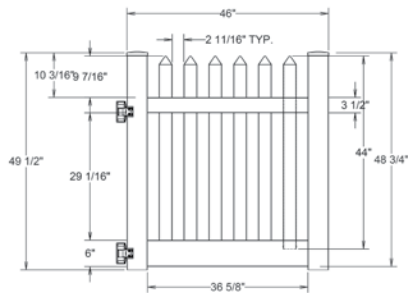

Shown in White

INNOVATIONS

- ↔ StayStraight®
- ☀ SolarGuard®

SIZES

- Width: 8'
- Height: 48"
- Picket Size: 7/8" x 3"

STANDARD

\$-\$\$

Timeless Solid Colors | Classic Vinyl Construction

See Accessories and Hardware PDF for more information and product offerings.

STANDARD | 4' X 8' NANTUCKET

CLASSIC SPADE PICKET | STRAIGHT | VERTEX BASE RAIL

| DESCRIPTION | WHITE | | SAND | |
|--|-------|----------|----------|----------|
| | QTY | SKU | QTY | SKU |
| 4' x 8' Nantucket Classic Spade Picket Straight Panel (48"H) | | 73011981 | | 73011984 |
| 5" x 5" x 84" Line Post (B) | | 73011754 | | 73011760 |
| 5" x 5" x 84" Corner Post (B) | | 73011755 | | 73011761 |
| 5" x 5" x 84" End Gate Post (B) | | 73011756 | | 73011762 |
| 5" x 5" Pyramid Post Cap | | 73003093 | | 73003769 |
| 5" x 5" Gothic Post Cap | | 73003094 | | 73003760 |
| 5" x 5" New England Post Cap | | 73045003 | | 73045004 |
| 4' x 46" Nantucket Classic Spade Picket Straight Walk Gate | | 73014765 | | 73024292 |
| 4' x 58" Nantucket Classic Spade Picket Straight Drive Gate | | 73014766 | | 73024293 |
| 5" x 5" x 82" Gate Post Insert | | | 73003718 | |

QS QuickShip available in White only. Applies to: Fence Panels; Line, Corner, End and Gate Posts; and 4' and 5' Wide Gates.

WALK GATE

FENCE PANEL

DRIVE GATE

MATERIAL PER SECTION

| QTY | ITEM | DIMENSION |
|-----|-------------|----------------|
| 1 | Top Rail | 2" x 3½" x 94" |
| 1 | Bottom Rail | 2" x 6" x 94" |
| 15 | Pickets | ⅞" x 3" x 44" |
| 15 | Spade Caps | ⅞" x 3" |

RAIL PROFILE

| QTY | ITEM | DIMENSION |
|-----|---------|----------------------|
| 2 | Pickets | 7/8" x 3" x 37 1/16" |
| 2 | Pickets | 7/8" x 3" x 37 5/16" |
| 2 | Pickets | 7/8" x 3" x 39 1/16" |
| 2 | Pickets | 7/8" x 3" x 40 3/8" |
| 2 | Pickets | 7/8" x 3" x 42" |