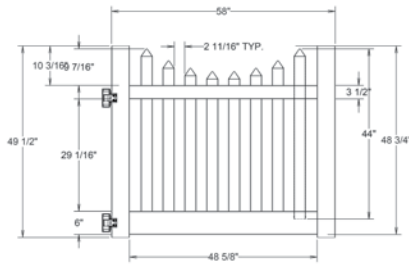

Shown in White

INNOVATIONS

- ↔ StayStraight®
- ☀ SolarGuard®

SIZES

- Width: 8'
- Height: 48"
- Picket Size: 7/8" x 3"

STANDARD

\$-\$\$

Timeless Solid Colors | Classic Vinyl Construction

QS QuickShip available in White only. Applies to: Fence Panels; Line, Corner, End and Gate Posts; and 4' and 5' Wide Gates.

WALK GATE

FENCE PANEL

DRIVE GATE

MATERIAL PER SECTION

| QTY | ITEM | DIMENSION |
|-----|-------------|---------------------|
| 1 | Top Rail | 2" x 3 1/2" x 94" |
| 1 | Bottom Rail | 2" x 6" x 94" |
| 15 | Spade Caps | 7/8" x 3" |
| 1 | Picket | 7/8" x 3" x 36" |
| 2 | Pickets | 7/8" x 3" x 36 1/8" |
| 2 | Pickets | 7/8" x 3" x 36 1/2" |

RAIL PROFILE

| QTY | ITEM | DIMENSION |
|-----|---------|----------------------|
| 2 | Pickets | 7/8" x 3" x 37 1/16" |
| 2 | Pickets | 7/8" x 3" x 37 5/16" |
| 2 | Pickets | 7/8" x 3" x 39 1/16" |
| 2 | Pickets | 7/8" x 3" x 40 3/8" |
| 2 | Pickets | 7/8" x 3" x 42" |

RAIL PROFILE

| QTY | ITEM | DIMENSION |
|-----|---------|-----------------------|
| 2 | Pickets | 7/8" x 3" x 47 1/2" |
| 2 | Pickets | 7/8" x 3" x 46 15/16" |
| 2 | Pickets | 7/8" x 3" x 45" |
| 2 | Pickets | 7/8" x 3" x 43 3/8" |
| 2 | Pickets | 7/8" x 3" x 42" |