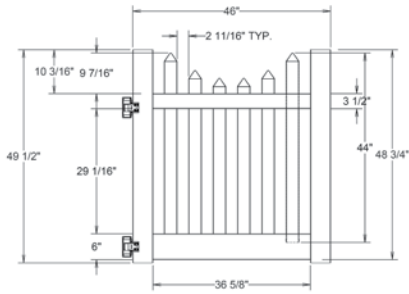

RAIL PROFILE

VERTEX BASE
1½" x 5½"

STANDARD | 4' X 8' NANTUCKET

CLASSIC SPADE PICKET | SCALLOPED | VERTEX BASE RAIL

| DESCRIPTION | WHITE | | SAND | |
|---|-------|----------|------|----------|
| | QTY | SKU | QTY | SKU |
| 4' x 8' Nantucket Classic Spade Picket Scallop Panel (48"H) | | 73012017 | | 73012020 |
| 5" x 5" x 84" Line Post (B) | | 73011754 | | 73011760 |
| 5" x 5" x 84" Corner Post (B) | | 73011755 | | 73011761 |
| 5" x 5" x 84" End Gate Post (B) | | 73011756 | | 73011762 |
| 5" x 5" Pyramid Post Cap | | 73003093 | | 73003769 |
| 5" x 5" Gothic Post Cap | | 73003094 | | 73003760 |
| 5" x 5" New England Post Cap | | 73045003 | | 73045004 |
| 4' x 46" Nantucket Classic Spade Picket Scallop Walk Gate | | 73024308 | | 73024310 |
| 4' x 58" Nantucket Classic Spade Picket Scallop Drive Gate | | 73024309 | | 73024311 |
| 5" x 5" x 82" Gate Post Insert | | | | 73003718 |

QS QuickShip available in White only. Applies to: Fence Panels; Line, Corner, End and Gate Posts; and 4' and 5' Wide Gates.

WALK GATE

FENCE PANEL

DRIVE GATE

MATERIAL PER SECTION

| QTY | ITEM | DIMENSION |
|-----|-------------|---------------------|
| 1 | Top Rail | 2" x 3 1/2" x 94" |
| 1 | Bottom Rail | 2" x 6" x 94" |
| 15 | Spade Caps | 7/8" x 3" |
| 1 | Picket | 7/8" x 3" x 36" |
| 2 | Pickets | 7/8" x 3" x 36 1/8" |
| 2 | Pickets | 7/8" x 3" x 36 1/2" |

RAIL PROFILE

| QTY | ITEM | DIMENSION |
|-----|---------|----------------------|
| 2 | Pickets | 7/8" x 3" x 37 1/16" |
| 2 | Pickets | 7/8" x 3" x 37 5/16" |
| 2 | Pickets | 7/8" x 3" x 39 1/16" |
| 2 | Pickets | 7/8" x 3" x 40 3/8" |
| 2 | Pickets | 7/8" x 3" x 42" |