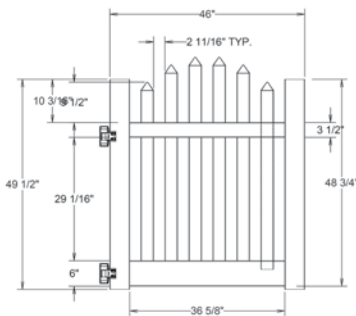

RAIL PROFILE

| QTY | ITEM | DIMENSION |
|-----|---------|----------------------|
| 2 | Pickets | 7/8" x 3" x 37 1/16" |
| 2 | Pickets | 7/8" x 3" x 37 5/16" |
| 2 | Pickets | 7/8" x 3" x 39 1/16" |
| 2 | Pickets | 7/8" x 3" x 40 3/8" |
| 2 | Pickets | 7/8" x 3" x 42" |

VERTEX BASE
1 1/2" x 5 1/2"

STANDARD | 4' X 8' NANTUCKET

CLASSIC SPADE PICKET | ARCHED | VERTEX BASE RAIL

| DESCRIPTION | WHITE | | SAND | |
|--|-------|----------|------|----------|
| | QTY | SKU | QTY | SKU |
| 4' x 8' Nantucket Classic Spade Picket Arched Panel (48"H) | | 73012053 | | 73012056 |
| 5" x 5" x 84" Line Post (B) | | 73011754 | | 73011760 |
| 5" x 5" x 84" Corner Post (B) | | 73011755 | | 73011761 |
| 5" x 5" x 84" End Gate Post (B) | | 73011756 | | 73011762 |
| 5" x 5" Pyramid Post Cap | | 73003093 | | 73003769 |
| 5" x 5" Gothic Post Cap | | 73003094 | | 73003760 |
| 5" x 5" New England Post Cap | | 73045003 | | 73045004 |
| 4' x 46" Nantucket Classic Spade Picket Arched Walk Gate | | 73024326 | | 73024328 |
| 4' x 58" Nantucket Classic Spade Picket Arched Drive Gate | | 73024327 | | 73024329 |
| 5" x 5" x 82" Gate Post Insert | | 73003718 | | |

OS QuickShip available in White and Sand only. Applies to: Fence Panels; Line, Corner, End and Gate Posts; and 4' and 5' Wide Gates.

WALK GATE

FENCE PANEL

DRIVE GATE

MATERIAL PER SECTION

| QTY | ITEM | DIMENSION |
|-----|-------------|---------------------|
| 1 | Top Rail | 2" x 3 1/2" x 94" |
| 1 | Bottom Rail | 2" x 6" x 94" |
| 15 | Spade Caps | 7/8" x 3" |
| 1 | Picket | 7/8" x 3" x 48" |
| 2 | Pickets | 7/8" x 3" x 47 1/2" |

RAIL PROFILE

| QTY | ITEM | DIMENSION |
|-----|---------|-----------------------|
| 2 | Pickets | 7/8" x 3" x 47 1/2" |
| 2 | Pickets | 7/8" x 3" x 46 15/16" |
| 2 | Pickets | 7/8" x 3" x 45" |
| 2 | Pickets | 7/8" x 3" x 43 3/8" |
| 2 | Pickets | 7/8" x 3" x 42" |