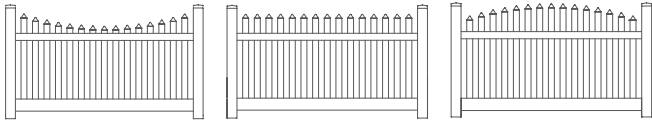

Shown in White

INNOVATIONS

- ↔ StayStraight®
- ☀ SolarGuard®

SIZES

- Width: 8'
- Height: 48"
- Picket Size: 7/8" x 3"

STANDARD

\$-\$\$

Timeless Solid Colors | Classic Vinyl Construction

Standard Smooth Solids

WHITE

SAND

STYLE CONFIGURATIONS

Scalloped

Straight

Arched

Post Caps & Hardware Available

See Accessories and Hardware PDF for more information and product offerings.

STANDARD | 4' X 8' NANTUCKET

CLASSIC SPADE PICKET | STRAIGHT | VERTEX BASE RAIL

| DESCRIPTION | WHITE | | SAND | |
|--|-------|----------|----------|----------|
| | QTY | SKU | QTY | SKU |
| 4' x 8' Nantucket Classic Spade Picket Straight Panel (48"H) | | 73011981 | | 73011984 |
| 5" x 5" x 84" Line Post (B) | | 73011754 | | 73011760 |
| 5" x 5" x 84" Corner Post (B) | | 73011755 | | 73011761 |
| 5" x 5" x 84" End Gate Post (B) | | 73011756 | | 73011762 |
| 5" x 5" Pyramid Post Cap | | 73003093 | | 73003769 |
| 5" x 5" Gothic Post Cap | | 73003094 | | 73003760 |
| 5" x 5" New England Post Cap | | 73045003 | | 73045004 |
| 4' x 46" Nantucket Classic Spade Picket Straight Walk Gate | | 73014765 | | 73024292 |
| 4' x 58" Nantucket Classic Spade Picket Straight Drive Gate | | 73014766 | | 73024293 |
| 5" x 5" x 82" Gate Post Insert | | | 73003718 | |

QS QuickShip available in White only. Applies to: Fence Panels; Line, Corner, End and Gate Posts; and 4' and 5' Wide Gates.

WALK GATE

FENCE PANEL

DRIVE GATE

MATERIAL PER SECTION

| QTY | ITEM | DIMENSION |
|-----|-------------|----------------|
| 1 | Top Rail | 2" x 3½" x 94" |
| 1 | Bottom Rail | 2" x 6" x 94" |
| 15 | Pickets | ⅞" x 3" x 44" |
| 15 | Spade Caps | ⅞" x 3" |