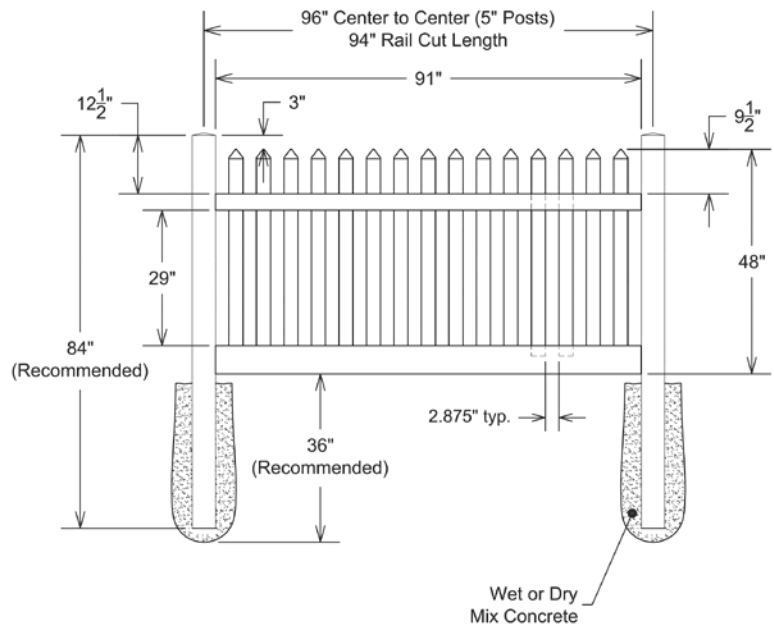

Shown in White

INNOVATIONS

- ↔ StayStraight®
- ☀ SolarGuard®

SIZES

- Width: 8'
- Height: 48"
- Picket Size: 7/8" x 3"

STANDARD

\$-\$\$

Timeless Solid Colors | Classic Vinyl Construction

See Accessories and Hardware PDF for more information and product offerings.

STANDARD | 4' X 8' NANTUCKET

CLASSIC SPADE PICKET | STRAIGHT | VERTEX BASE RAIL

| DESCRIPTION | WHITE | | SAND | |
|--|-------|----------|----------|----------|
| | QTY | SKU | QTY | SKU |
| 4' x 8' Nantucket Classic Spade Picket Straight Panel (48"H) | | 73011981 | | 73011984 |
| 5" x 5" x 84" Line Post (B) | | 73011754 | | 73011760 |
| 5" x 5" x 84" Corner Post (B) | | 73011755 | | 73011761 |
| 5" x 5" x 84" End Gate Post (B) | | 73011756 | | 73011762 |
| 5" x 5" Pyramid Post Cap | | 73003093 | | 73003769 |
| 5" x 5" Gothic Post Cap | | 73003094 | | 73003760 |
| 5" x 5" New England Post Cap | | 73045003 | | 73045004 |
| 4' x 46" Nantucket Classic Spade Picket Straight Walk Gate | | 73014765 | | 73024292 |
| 4' x 58" Nantucket Classic Spade Picket Straight Drive Gate | | 73014766 | | 73024293 |
| 5" x 5" x 82" Gate Post Insert | | | 73003718 | |

QS QuickShip available in White only. Applies to: Fence Panels; Line, Corner, End and Gate Posts; and 4' and 5' Wide Gates.

WALK GATE

FENCE PANEL

DRIVE GATE

MATERIAL PER SECTION

| QTY | ITEM | DIMENSION |
|-----|-------------|----------------|
| 1 | Top Rail | 2" x 3½" x 94" |
| 1 | Bottom Rail | 2" x 6" x 94" |
| 15 | Pickets | ⅞" x 3" x 44" |
| 15 | Spade Caps | ⅞" x 3" |

QS QuickShip available in White only. Applies to: Fence Panels; Line, Corner, End and Gate Posts; and 4' and 5' Wide Gates.

WALK GATE

FENCE PANEL

DRIVE GATE

MATERIAL PER SECTION

| QTY | ITEM | DIMENSION |
|-----|-------------|---------------------|
| 1 | Top Rail | 2" x 3 1/2" x 94" |
| 1 | Bottom Rail | 2" x 6" x 94" |
| 15 | Spade Caps | 7/8" x 3" |
| 1 | Picket | 7/8" x 3" x 36" |
| 2 | Pickets | 7/8" x 3" x 36 1/8" |
| 2 | Pickets | 7/8" x 3" x 36 1/2" |