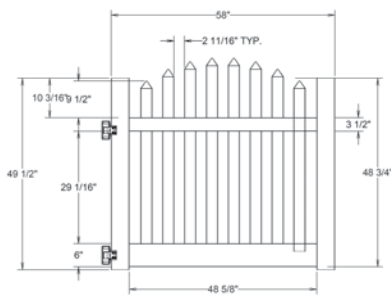

RAIL PROFILE

| QTY | ITEM | DIMENSION |
|-----|---------|----------------------|
| 2 | Pickets | 7/8" x 3" x 37 1/16" |
| 2 | Pickets | 7/8" x 3" x 37 5/16" |
| 2 | Pickets | 7/8" x 3" x 39 1/16" |
| 2 | Pickets | 7/8" x 3" x 40 3/8" |
| 2 | Pickets | 7/8" x 3" x 42" |

VERTEX BASE
1 1/2" x 5 1/2"

STANDARD | 4' X 8' NANTUCKET

CLASSIC SPADE PICKET | ARCHED | VERTEX BASE RAIL

| DESCRIPTION | WHITE | | SAND | |
|--|-------|----------|------|----------|
| | QTY | SKU | QTY | SKU |
| 4' x 8' Nantucket Classic Spade Picket Arched Panel (48"H) | | 73012053 | | 73012056 |
| 5" x 5" x 84" Line Post (B) | | 73011754 | | 73011760 |
| 5" x 5" x 84" Corner Post (B) | | 73011755 | | 73011761 |
| 5" x 5" x 84" End Gate Post (B) | | 73011756 | | 73011762 |
| 5" x 5" Pyramid Post Cap | | 73003093 | | 73003769 |
| 5" x 5" Gothic Post Cap | | 73003094 | | 73003760 |
| 5" x 5" New England Post Cap | | 73045003 | | 73045004 |
| 4' x 46" Nantucket Classic Spade Picket Arched Walk Gate | | 73024326 | | 73024328 |
| 4' x 58" Nantucket Classic Spade Picket Arched Drive Gate | | 73024327 | | 73024329 |
| 5" x 5" x 82" Gate Post Insert | | 73003718 | | |

OS QuickShip available in White and Sand only. Applies to: Fence Panels; Line, Corner, End and Gate Posts; and 4' and 5' Wide Gates.

WALK GATE

FENCE PANEL

DRIVE GATE

MATERIAL PER SECTION

| QTY | ITEM | DIMENSION |
|-----|-------------|---------------------|
| 1 | Top Rail | 2" x 3 1/2" x 94" |
| 1 | Bottom Rail | 2" x 6" x 94" |
| 15 | Spade Caps | 7/8" x 3" |
| 1 | Picket | 7/8" x 3" x 48" |
| 2 | Pickets | 7/8" x 3" x 47 1/2" |

RAIL PROFILE

| QTY | ITEM | DIMENSION |
|-----|---------|-----------------------|
| 2 | Pickets | 7/8" x 3" x 47 1/2" |
| 2 | Pickets | 7/8" x 3" x 46 15/16" |
| 2 | Pickets | 7/8" x 3" x 45" |
| 2 | Pickets | 7/8" x 3" x 43 3/8" |
| 2 | Pickets | 7/8" x 3" x 42" |