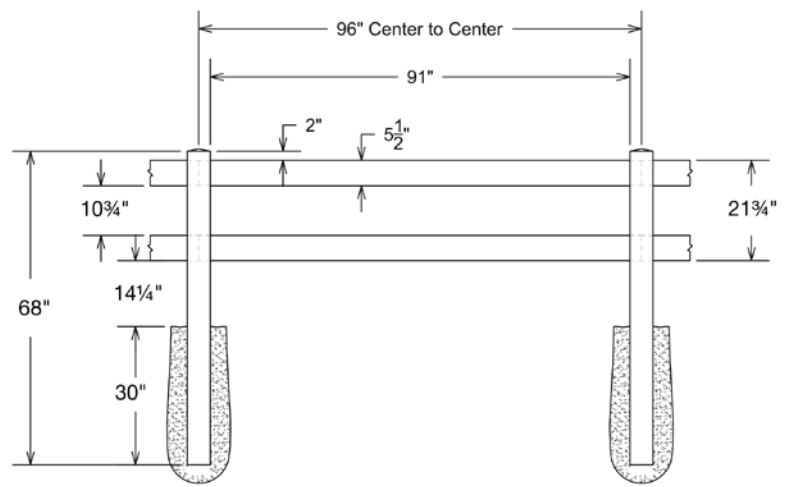

WALK GATE

FENCE PANEL

*Gate Kits do not come with rails, rails are purchased separately and can be cut down to create the gate size desired.

RAIL PROFILE

2" x 6"

DESCRIPTION	WEATHERED BLEND		SIERRA BLEND		BRAZILIAN BLEND		ARCTIC BLEND	
	QTY	SKU	QTY	SKU	QTY	SKU	QTY	SKU
2" x 6" x 72" Coronado Rail Ribbed Ranch Rail		631422		630250		631421		631420
2" x 6" x 144" Coronado Rail Ribbed Ranch Rail		631425		630251		631424		631423
5" x 5" x 96" 3 Rail Large Corner Post		648561		648560		648559		648657
5" x 5" x 96" 3 Rail Large Line Post		648666		648575		648564		648562
5" x 5" x 96" 3 Rail Large End Post		648670		648669		648668		648667
5" x 5" Flat Top Post Cap		410869		410868		410865		410863
5" x 5" New England Post Cap		410880		410879		410875		410872
Coronado Rail Ribbed Ranch Rail Gate Kit		648670		630225		631657		631660

WALK GATE

FENCE PANEL

*Gate Kits do not come with rails, rails are purchased separately and can be cut down to create the gate size desired.

RAIL PROFILE

2" x 6"

STANDARD | CORONADO

RANCH RAIL | 2 RAIL

DESCRIPTION	WHITE		SAND	
	QTY	SKU	QTY	SKU
1½" x 5½" x 72" Coronado Rail 2 Rail		73012399		73012400
5" x 5" x 68" Line Post		73025455		73025458
5" x 5" x 68" Corner Post		73025456		73025459
5" x 5" x 68" End Gate Post		73025457		73025460
5" x 5" Pyramid Post Cap		73003093		73003769
5" x 5" Gothic Post Cap		73003094		73003760
5" x 5" New England Post Cap		73045003		73045004
2 Rail Coronado Walk Gate		73025437		73025439
2 Rail Coronado Drive Gate		73025438		73025440
5" x 5" x 58" Gate Post Insert		73012352		

QS QuickShip available in White and Sand only. Applies to: Fence Panels; Line, Corner, End and Gate Posts; and 4' and 5' Wide Gates.

WALK GATE

FENCE PANEL

DRIVE GATE

MATERIAL PER SECTION

QTY	ITEM	DIMENSION
2	Rails	2" x 6" x 72"
2	Posts	5" x 5" x 68"