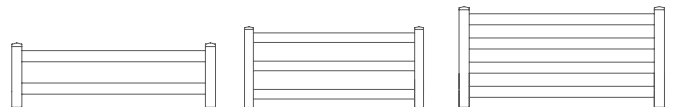

STYLE CONFIGURATIONS

2 Rail

3 Rail

4 Rail

Post Caps & Hardware Available

See Accessories and Hardware PDF for more information and product offerings.