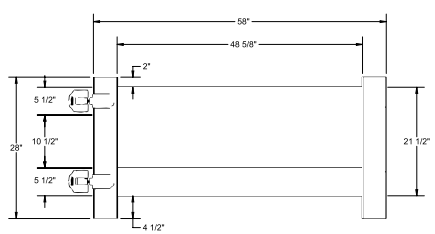

QS QuickShip available in White and Sand only. Applies to: Fence Panels; Line, Corner, End and Gate Posts; and 4' and 5' Wide Gates.

WALK GATE

FENCE PANEL

DRIVE GATE

MATERIAL PER SECTION

QTY	ITEM	DIMENSION
2	Rails	2" x 6" x 72"
2	Posts	5" x 5" x 68"