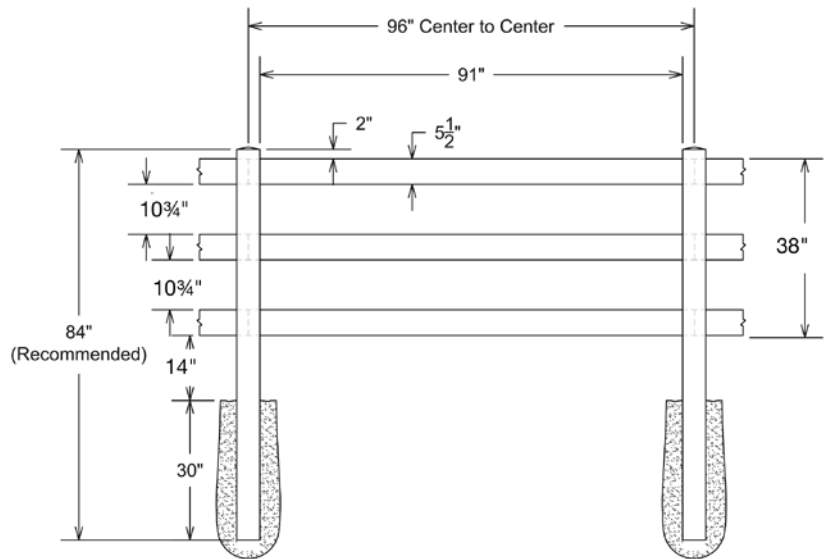

QS QuickShip available in White and Sand only. Applies to: Fence Panels; Line, Corner, End and Gate Posts; and 4' and 5' Wide Gates.

WALK GATE

FENCE PANEL

DRIVE GATE

MATERIAL PER SECTION

QTY	ITEM	DIMENSION
2	Rails	2" x 6" x 72"
2	Posts	5" x 5" x 68"

QS QuickShip available in White and Sand only. Applies to: Fence Panels; Line, Corner, End and Gate Posts; and 4' and 5' Wide Gates.

WALK GATE

FENCE PANEL

DRIVE GATE

MATERIAL PER SECTION

QTY	ITEM	DIMENSION
3	Rails	2" x 6" x 72"
2	Posts	5" x 5" x 84"