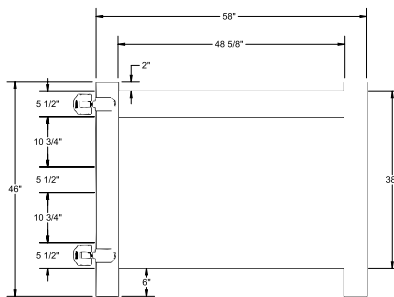

QS QuickShip available in White and Sand only. Applies to: Fence Panels; Line, Corner, End and Gate Posts; and 4' and 5' Wide Gates.

WALK GATE

FENCE PANEL

DRIVE GATE

MATERIAL PER SECTION

QTY	ITEM	DIMENSION
2	Rails	2" x 6" x 72"
2	Posts	5" x 5" x 68"

QS QuickShip available in White and Sand only. Applies to: Fence Panels; Line, Corner, End and Gate Posts; and 4' and 5' Wide Gates.

WALK GATE

FENCE PANEL

DRIVE GATE

MATERIAL PER SECTION

QTY	ITEM	DIMENSION
3	Rails	2" x 6" x 72"
2	Posts	5" x 5" x 84"

QS QuickShip available in White only. Applies to: Fence Panels; Line, Corner, End and Gate Posts; and 4' and 5' Wide Gates.

WALK GATE

FENCE PANEL

DRIVE GATE

MATERIAL PER SECTION

QTY	ITEM	DIMENSION
4	Rails	2" x 6" x 72"
2	Posts	5" x 5" x 96"