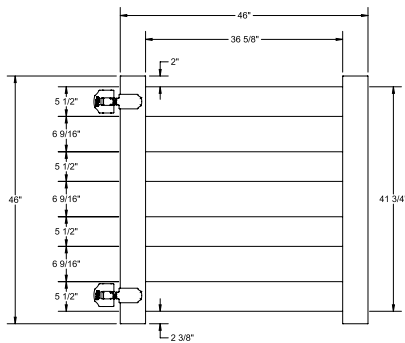

QS QuickShip available in White and Sand only. Applies to: Fence Panels; Line, Corner, End and Gate Posts; and 4' and 5' Wide Gates.

WALK GATE

FENCE PANEL

DRIVE GATE

MATERIAL PER SECTION

QTY	ITEM	DIMENSION
2	Rails	2" x 6" x 72"
2	Posts	5" x 5" x 68"

QS QuickShip available in White and Sand only. Applies to: Fence Panels; Line, Corner, End and Gate Posts; and 4' and 5' Wide Gates.

WALK GATE

FENCE PANEL

DRIVE GATE

MATERIAL PER SECTION

QTY	ITEM	DIMENSION
3	Rails	2" x 6" x 72"
2	Posts	5" x 5" x 84"

DESCRIPTION	WHITE		SAND	
	QTY	SKU	QTY	SKU
1½" x 5½" x 96" Coronado Ranch Rail 4 Rail w/Locktabs		73012399		73012400
5" x 5" x 84" Line Post		73025473		73025476
5" x 5" x 84" Corner Post		73025474		73025477
5" x 5" x 84" End Gate Post		73025475		73025478
5" x 5" Pyramid Post Cap		73003093		73003769
5" x 5" Gothic Post Cap		73003094		73003760
5" x 5" New England Post Cap		73045003		73045004
4 Rail Coronado Walk Gate		73025449		73025451
4 Rail Coronado Drive Gate		73025450		73025452
5" x 5" x 94" Gate Post Insert		73012353		

QS QuickShip available in White only. Applies to: Fence Panels; Line, Corner, End and Gate Posts; and 4' and 5' Wide Gates.

WALK GATE

FENCE PANEL

DRIVE GATE

MATERIAL PER SECTION

QTY	ITEM	DIMENSION
4	Rails	2" x 6" x 72"
2	Posts	5" x 5" x 96"