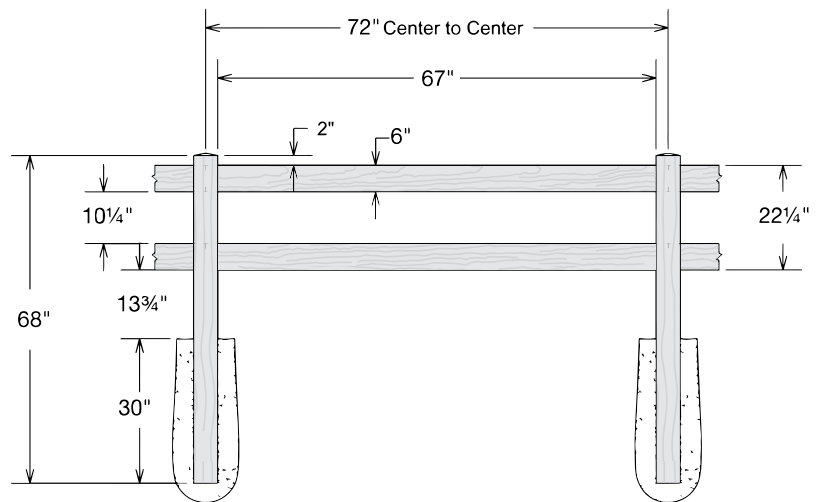

Post Caps & Hardware Available

See Accessories and Hardware PDF for more information and product offerings.

DESCRIPTION	WEATHERED BLEND		SIERRA BLEND		BRAZILIAN BLEND		ARCTIC BLEND	
	QTY	SKU	QTY	SKU	QTY	SKU	QTY	SKU
2" x 6" x 72" Coronado Rail Ribbed Ranch Rail		631422		630250		631421		631420
2" x 6" x 144" Coronado Rail Ribbed Ranch Rail		631425		630251		631424		631423
5" x 5" x 68" 2 Rail Large Corner Post		648636		648635		648634		648632
5" x 5" x 68" 2 Rail Large Line Post		648640		648639		648638		648637
5" x 5" x 68" 2 Rail Large End Post		648649		648648		648647		648646
5" x 5" Flat Top Post Cap		410869		410868		410865		410863
5" x 5" New England Post Cap		410880		410879		410875		410872
Coronado Rail Ribbed Ranch Rail Gate Kit		631661		630223		631655		631658

WALK GATE

FENCE PANEL

*Gate Kits do not come with rails, rails are purchased separately and can be cut down to create the gate size desired.

RAIL PROFILE

2" x 6"

DESCRIPTION	WEATHERED BLEND		SIERRA BLEND		BRAZILIAN BLEND		ARCTIC BLEND	
	QTY	SKU	QTY	SKU	QTY	SKU	QTY	SKU
2" x 6" x 72" Coronado Rail Ribbed Ranch Rail		631422		630250		631421		631420
2" x 6" x 144" Coronado Rail Ribbed Ranch Rail		631425		630251		631424		631423
5" x 5" x 84" 3 Rail Large Corner Post		648653		648652		648651		648650
5" x 5" x 84" 3 Rail Large Line Post		648612		648611		648643		648641
5" x 5" x 84" 3 Rail Large End Post		648656		648615		648614		648613
5" x 5" Flat Top Post Cap		410869		410868		410865		410863
5" x 5" New England Post Cap		410880		410879		410875		410872
Coronado Rail Ribbed Ranch Rail Gate Kit		631662		630224		631656		631659