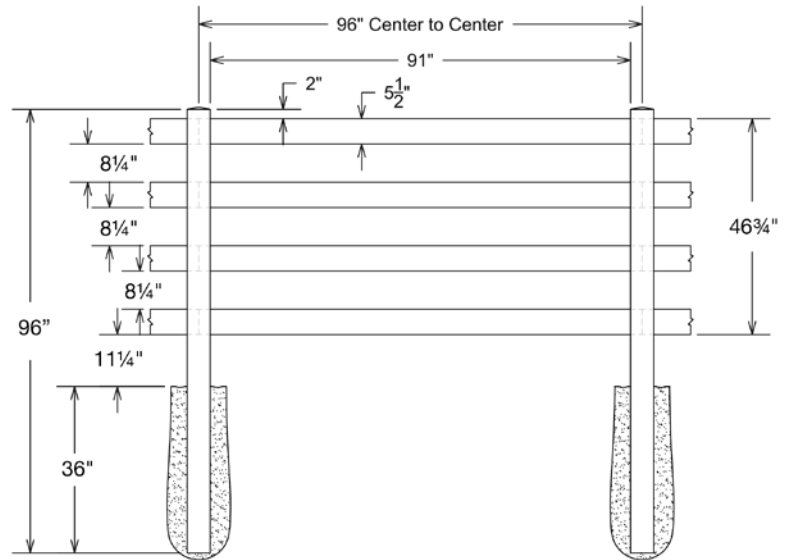

QS QuickShip available in White and Sand only. Applies to: Fence Panels; Line, Corner, End and Gate Posts; and 4' and 5' Wide Gates.

WALK GATE

FENCE PANEL

DRIVE GATE

MATERIAL PER SECTION

QTY	ITEM	DIMENSION
2	Rails	2" x 6" x 72"
2	Posts	5" x 5" x 68"

QS QuickShip available in White and Sand only. Applies to: Fence Panels; Line, Corner, End and Gate Posts; and 4' and 5' Wide Gates.

WALK GATE

FENCE PANEL

DRIVE GATE

MATERIAL PER SECTION

QTY	ITEM	DIMENSION
3	Rails	2" x 6" x 72"
2	Posts	5" x 5" x 84"

DESCRIPTION	WHITE		SAND	
	QTY	SKU	QTY	SKU
1½" x 5½" x 96" Coronado Ranch Rail 4 Rail w/Locktabs		73012399		73012400
5" x 5" x 84" Line Post		73025473		73025476
5" x 5" x 84" Corner Post		73025474		73025477
5" x 5" x 84" End Gate Post		73025475		73025478
5" x 5" Pyramid Post Cap		73003093		73003769
5" x 5" Gothic Post Cap		73003094		73003760
5" x 5" New England Post Cap		73045003		73045004
4 Rail Coronado Walk Gate		73025449		73025451
4 Rail Coronado Drive Gate		73025450		73025452
5" x 5" x 94" Gate Post Insert		73012353		

QS QuickShip available in White only. Applies to: Fence Panels; Line, Corner, End and Gate Posts; and 4' and 5' Wide Gates.

WALK GATE

FENCE PANEL

DRIVE GATE

MATERIAL PER SECTION

QTY	ITEM	DIMENSION
4	Rails	2" x 6" x 72"
2	Posts	5" x 5" x 96"