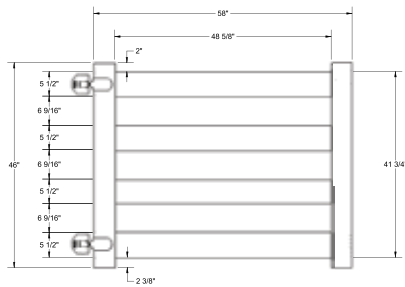

QS QuickShip available in White and Sand only. Applies to: Fence Panels; Line, Corner, End and Gate Posts; and 4' and 5' Wide Gates.

WALK GATE

FENCE PANEL

DRIVE GATE

MATERIAL PER SECTION

QTY	ITEM	DIMENSION
3	Rails	2" x 6" x 72"
2	Posts	5" x 5" x 84"

QS QuickShip available in White only. Applies to: Fence Panels; Line, Corner, End and Gate Posts; and 4' and 5' Wide Gates.

WALK GATE

FENCE PANEL

DRIVE GATE

MATERIAL PER SECTION

QTY	ITEM	DIMENSION
4	Rails	2" x 6" x 72"
2	Posts	5" x 5" x 96"