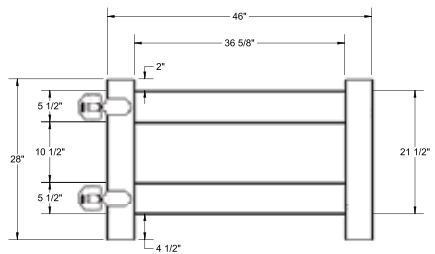

Shown in Arctic Blend

INNOVATIONS

- ↔ StayStraight®
- ☀ SolarGuard®
- ||| TimberGrain™

SIZES

Width:
6' and 8'

Height:
3', 4' and 5'

PREMIUM

\$\$\$\$

WALK GATE

FENCE PANEL

*Gate Kits do not come with rails, rails are purchased separately and can be cut down to create the gate size desired.

RAIL PROFILE

2" x 6"

DESCRIPTION	WEATHERED BLEND		SIERRA BLEND		BRAZILIAN BLEND		ARCTIC BLEND	
	QTY	SKU	QTY	SKU	QTY	SKU	QTY	SKU
2" x 6" x 72" Coronado Rail Ribbed Ranch Rail		631422		630250		631421		631420
2" x 6" x 144" Coronado Rail Ribbed Ranch Rail		631425		630251		631424		631423
5" x 5" x 96" 3 Rail Large Corner Post		648561		648560		648559		648657
5" x 5" x 96" 3 Rail Large Line Post		648666		648575		648564		648562
5" x 5" x 96" 3 Rail Large End Post		648670		648669		648668		648667
5" x 5" Flat Top Post Cap		410869		410868		410865		410863
5" x 5" New England Post Cap		410880		410879		410875		410872
Coronado Rail Ribbed Ranch Rail Gate Kit		648670		630225		631657		631660

WALK GATE

FENCE PANEL

*Gate Kits do not come with rails, rails are purchased separately and can be cut down to create the gate size desired.

RAIL PROFILE

2" x 6"

STANDARD | CORONADO

RANCH RAIL | 2 RAIL

DESCRIPTION	WHITE		SAND	
	QTY	SKU	QTY	SKU
1½" x 5½" x 72" Coronado Rail 2 Rail		73012399		73012400
5" x 5" x 68" Line Post		73025455		73025458
5" x 5" x 68" Corner Post		73025456		73025459
5" x 5" x 68" End Gate Post		73025457		73025460
5" x 5" Pyramid Post Cap		73003093		73003769
5" x 5" Gothic Post Cap		73003094		73003760
5" x 5" New England Post Cap		73045003		73045004
2 Rail Coronado Walk Gate		73025437		73025439
2 Rail Coronado Drive Gate		73025438		73025440
5" x 5" x 58" Gate Post Insert		73012352		

QS QuickShip available in White and Sand only. Applies to: Fence Panels; Line, Corner, End and Gate Posts; and 4' and 5' Wide Gates.

WALK GATE

FENCE PANEL

DRIVE GATE

MATERIAL PER SECTION

QTY	ITEM	DIMENSION
2	Rails	2" x 6" x 72"
2	Posts	5" x 5" x 68"