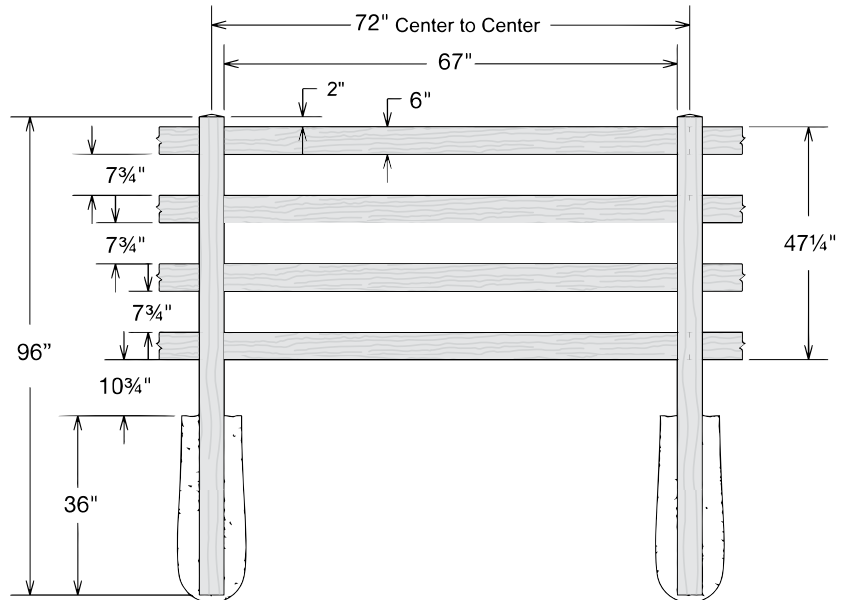

DESCRIPTION	WEATHERED BLEND		SIERRA BLEND		BRAZILIAN BLEND		ARCTIC BLEND	
	QTY	SKU	QTY	SKU	QTY	SKU	QTY	SKU
2" x 6" x 72" Coronado Rail Ribbed Ranch Rail		631422		630250		631421		631420
2" x 6" x 144" Coronado Rail Ribbed Ranch Rail		631425		630251		631424		631423
5" x 5" x 96" 3 Rail Large Corner Post		648561		648560		648559		648657
5" x 5" x 96" 3 Rail Large Line Post		648666		648575		648564		648562
5" x 5" x 96" 3 Rail Large End Post		648670		648669		648668		648667
5" x 5" Flat Top Post Cap		410869		410868		410865		410863
5" x 5" New England Post Cap		410880		410879		410875		410872
Coronado Rail Ribbed Ranch Rail Gate Kit		648670		630225		631657		631660

WALK GATE

FENCE PANEL

*Gate Kits do not come with rails, rails are purchased separately and can be cut down to create the gate size desired.

RAIL PROFILE