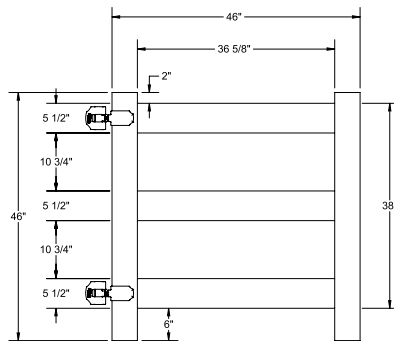

QS QuickShip available in White and Sand only. Applies to: Fence Panels; Line, Corner, End and Gate Posts; and 4' and 5' Wide Gates.

WALK GATE

FENCE PANEL

DRIVE GATE

MATERIAL PER SECTION

QTY	ITEM	DIMENSION
2	Rails	2" x 6" x 72"
2	Posts	5" x 5" x 68"

QS QuickShip available in White and Sand only. Applies to: Fence Panels; Line, Corner, End and Gate Posts; and 4' and 5' Wide Gates.

WALK GATE

FENCE PANEL

DRIVE GATE

MATERIAL PER SECTION

QTY	ITEM	DIMENSION
3	Rails	2" x 6" x 72"
2	Posts	5" x 5" x 84"