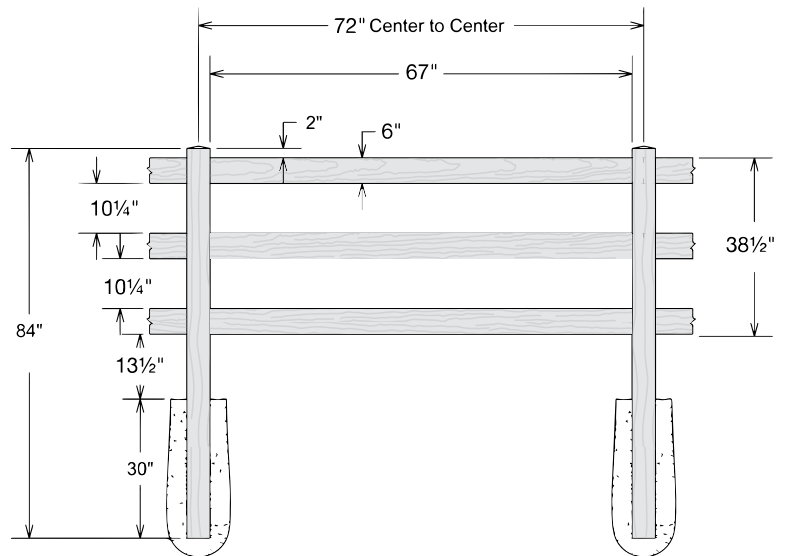

WALK GATE

FENCE PANEL

*Gate Kits do not come with rails, rails are purchased separately and can be cut down to create the gate size desired.

RAIL PROFILE

2" x 6"

DESCRIPTION	WEATHERED BLEND		SIERRA BLEND		BRAZILIAN BLEND		ARCTIC BLEND	
	QTY	SKU	QTY	SKU	QTY	SKU	QTY	SKU
2" x 6" x 72" Coronado Rail Ribbed Ranch Rail		631422		630250		631421		631420
2" x 6" x 144" Coronado Rail Ribbed Ranch Rail		631425		630251		631424		631423
5" x 5" x 84" 3 Rail Large Corner Post		648653		648652		648651		648650
5" x 5" x 84" 3 Rail Large Line Post		648612		648611		648643		648641
5" x 5" x 84" 3 Rail Large End Post		648656		648615		648614		648613
5" x 5" Flat Top Post Cap		410869		410868		410865		410863
5" x 5" New England Post Cap		410880		410879		410875		410872
Coronado Rail Ribbed Ranch Rail Gate Kit		631662		630224		631656		631659

WALK GATE

FENCE PANEL

*Gate Kits do not come with rails, rails are purchased separately and can be cut down to create the gate size desired.

RAIL PROFILE

2" x 6"

DESCRIPTION	WEATHERED BLEND		SIERRA BLEND		BRAZILIAN BLEND		ARCTIC BLEND	
	QTY	SKU	QTY	SKU	QTY	SKU	QTY	SKU
2" x 6" x 72" Coronado Rail Ribbed Ranch Rail		631422		630250		631421		631420
2" x 6" x 144" Coronado Rail Ribbed Ranch Rail		631425		630251		631424		631423
5" x 5" x 96" 3 Rail Large Corner Post		648561		648560		648559		648657
5" x 5" x 96" 3 Rail Large Line Post		648666		648575		648564		648562
5" x 5" x 96" 3 Rail Large End Post		648670		648669		648668		648667
5" x 5" Flat Top Post Cap		410869		410868		410865		410863
5" x 5" New England Post Cap		410880		410879		410875		410872
Coronado Rail Ribbed Ranch Rail Gate Kit		648670		630225		631657		631660

QS QuickShip available in White and Sand only. Applies to: Fence Panels; Line, Corner, End and Gate Posts; and 4' and 5' Wide Gates.

WALK GATE

FENCE PANEL

DRIVE GATE

MATERIAL PER SECTION

QTY	ITEM	DIMENSION
2	Rails	2" x 6" x 72"
2	Posts	5" x 5" x 68"