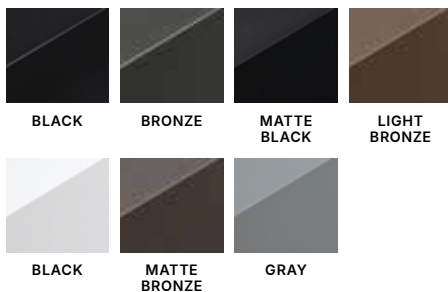

# CORONADO

Tame your rural or suburban space and complement it with enduring aluminum rail fencing. Offered in 2, 3 and 4 rail profiles with multiple powder-coated finishes, the open style sets boundaries without compromising the view.

## STANDARD

Colors

Standard Smooth Solids