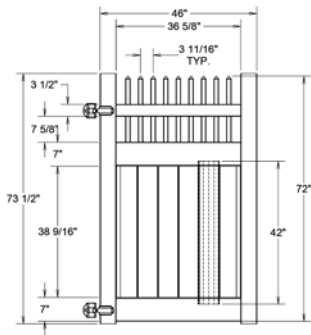

WALK GATE

FENCE PANEL

DRIVE GATE

MATERIAL PER SECTION

QTY	ITEM	DIMENSION
2	Rail	2" x 7" x 94
1	Rail	2" x 3 1/2" x 94"
2	U-Channels	1.02" x 1.39" x 39"
15	T&G Boards	7/8" x 6" x 42"
25	Pickets	1 1/2" x 1 1/2" x 20.815"

RAIL PROFILE

APEX
2" x 7"

STANDARD | 6' X 8' CLEARWATER

OPEN SPINDLE TOP PRIVACY | ELEMENT RESERVE RAIL

DESCRIPTION	WHITE		SAND		CLAY	
	QTY	SKU	QTY	SKU	QTY	SKU
6' x 8' Clearwater Open Spindle Top Privacy Panel (72")		73040126		73040132		73053851
5" x 5" x 108" Line Post		73040127		73040133		73053845
5" x 5" x 108" Corner Post		73040128		73040134		73053846
5" x 5" x 108" End Post		73040129		73040135		73053847
5" x 5" Pyramid Post Cap		73003093		73003769		73054107
5" x 5" Internal Post Cap		73007092		73007093		73024884
5" x 5" New England Post Cap		73045003		73045004		73054108
6' x 46" Clearwater Open Spindle Top Privacy Walk Gate		73040130		73040136		73053839
6' x 58" Clearwater Open Spindle Top Privacy Drive Gate		73040131		73040137		73053840

WALK GATE

FENCE PANEL

DRIVE GATE

MATERIAL PER SECTION

QTY	ITEM	DIMENSION
1	Rail	2" X 3 1/2" X 94"
2	Decorative Rail	1 3/4" x 7" x 94"
2	U-Channels	1.02" x 1.379" x 39"
15	T&G Boards	7/8" x 6" x 42"
25	Pyramid Post Caps	1 1/4" x 1 3/4" x 22"

RAIL PROFILE

ELEMENT RESERVE
1 1/4" x 7"