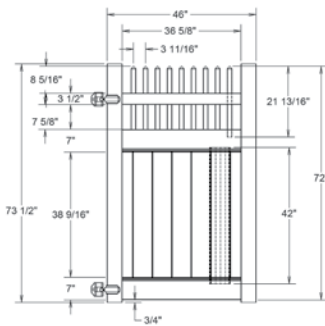

STANDARD | 6' X 8' CLEARWATER

OPEN SPINDLE TOP PRIVACY | VERTEX GRAND RAIL

DESCRIPTION	WHITE		SAND		CLAY		GRAY	
	QTY	SKU	QTY	SKU	QTY	SKU	QTY	SKU
6' x 8' Clearwater Open Spindle Top Privacy Panel (72"H)		73028040		73025946		73053929		73054622
5" x 5" x 108" Line Post (IT)		73028029		73025794		73053926		73054624
5" x 5" x 108" Corner Post (IT)		73028030		73025795		73053927		73054625
5" x 5" x 108" End Gate Post (IT)		73028031		73025796		73053928		73054626
5" x 5" Pyramid Post Cap		73003093		73003769		73054107		73053068
5" x 5" Gothic Post Cap		73003094		73003760		73024885		N/A
5" x 5" New England Post Cap		73045003		73045004		73054108		73053093
6' x 46" Clearwater Open Spindle Top Privacy Walk Gate		73025988		73025884		73054205		73054627
6' x 58" Clearwater Open Spindle Top Privacy Drive Gate		73025989		73025885		73054232		73054628
5" x 5" x 106" Gate Post Insert						73003463		

QS QuickShip available in White only. Applies to: Fence Panels; Line, Corner, End and Gate Posts; and 4' and 5' Wide Gates.

WALK GATE

FENCE PANEL

DRIVE GATE

MATERIAL PER SECTION

QTY	ITEM	DIMENSION
1	Top Rail	2" x 3 1/2" x 94"
2	Bottom Rails	2" x 7" x 94"
15	GlideLock Boards	7/8" x 6" x 42"
25	Pyramid Post Cap Pickets	1 1/2" x 1 1/2" x 21.815"
2	U-Channels	7/8" x 1 3/8" x 39"