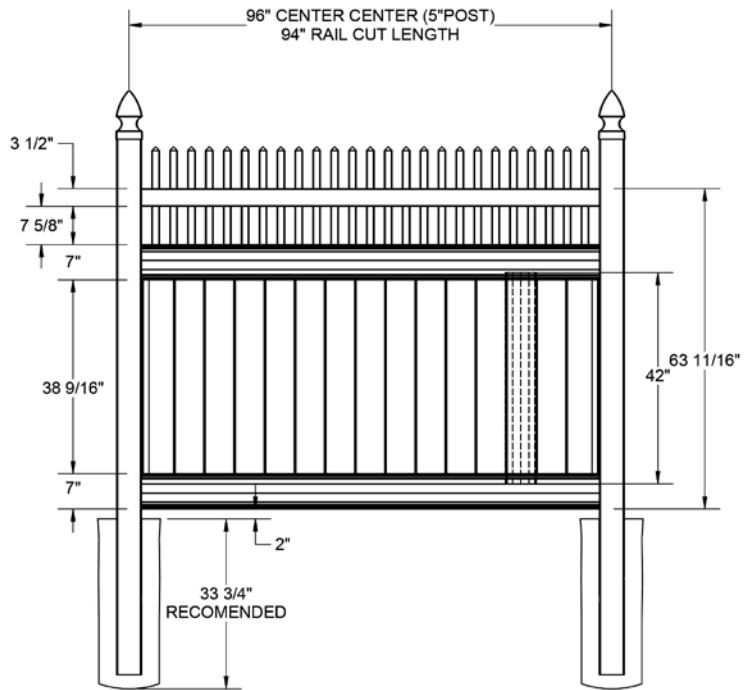

RAIL PROFILE

VERTEX GRAND
2" x 7"

STANDARD | 6' X 8' CLEARWATER

OPEN SPINDLE TOP PRIVACY | APEX RAIL

DESCRIPTION	WHITE		SAND		CLAY	
	QTY	SKU	QTY	SKU	QTY	SKU
6' x 8' Clearwater Open Spindle Top Privacy Panel (72")		73040049		73040055		73053825
5" x 5" x 108" Line Post		73028029		73025794		73053926
5" x 5" x 108" Corner Post		73028030		73025795		73053927
5" x 5" x 108" End Post		73028031		73025796		73053928
5" x 5" Pyramid Post Cap		73003093		73003769		73054107
5" x 5" Internal Post Cap		73007092		73007093		73024884
5" x 5" New England Post Cap		73045003		73045004		73054108
6' x 46" Clearwater Open Spindle Top Privacy Walk Gate		73040053		73040060		73053821
6' x 58" Clearwater Open Spindle Top Privacy Drive Gate		73040054		73040061		73053822
5" x 5" x 106" Gate Post Insert				73003463		

WALK GATE

FENCE PANEL

DRIVE GATE

MATERIAL PER SECTION

QTY	ITEM	DIMENSION
2	Rail	2" x 7" x 94
1	Rail	2" x 3 1/2" x 94"
2	U-Channels	1.02" x 1.39" x 39"
15	T&G Boards	7/8" x 6" x 42"
25	Pickets	1 1/2" x 1 1/2" x 20.815"

RAIL PROFILE

APEX
2" x 7"

STANDARD | 6' X 8' CLEARWATER

OPEN SPINDLE TOP PRIVACY | ELEMENT RESERVE RAIL

DESCRIPTION	WHITE		SAND		CLAY	
	QTY	SKU	QTY	SKU	QTY	SKU
6' x 8' Clearwater Open Spindle Top Privacy Panel (72")		73040126		73040132		73053851
5" x 5" x 108" Line Post		73040127		73040133		73053845
5" x 5" x 108" Corner Post		73040128		73040134		73053846
5" x 5" x 108" End Post		73040129		73040135		73053847
5" x 5" Pyramid Post Cap		73003093		73003769		73054107
5" x 5" Internal Post Cap		73007092		73007093		73024884
5" x 5" New England Post Cap		73045003		73045004		73054108
6' x 46" Clearwater Open Spindle Top Privacy Walk Gate		73040130		73040136		73053839
6' x 58" Clearwater Open Spindle Top Privacy Drive Gate		73040131		73040137		73053840