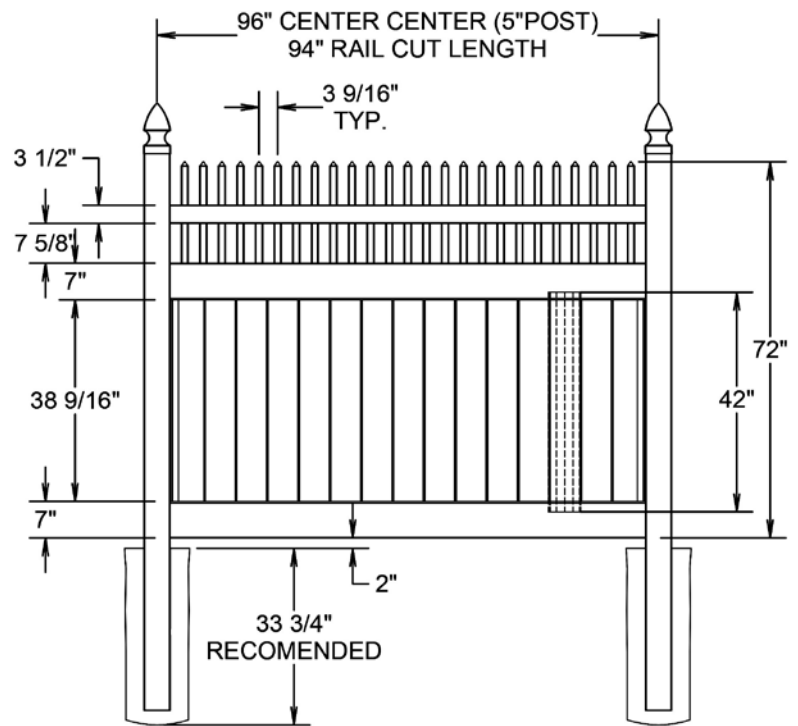

WALK GATE

FENCE PANEL

DRIVE GATE

MATERIAL PER SECTION

QTY	ITEM	DIMENSION
2	Rail	2" x 7" x 94
1	Rail	2" x 3 1/2" x 94"
2	U-Channels	1.02" x 1.39" x 39"
15	T&G Boards	7/8" x 6" x 42"
25	Pickets	1 1/2" x 1 1/2" x 20.815"

RAIL PROFILE

APEX
2" x 7"

STANDARD | 6' X 8' CLEARWATER

OPEN SPINDLE TOP PRIVACY | ELEMENT RESERVE RAIL

DESCRIPTION	WHITE		SAND		CLAY	
	QTY	SKU	QTY	SKU	QTY	SKU
6' x 8' Clearwater Open Spindle Top Privacy Panel (72")		73040126		73040132		73053851
5" x 5" x 108" Line Post		73040127		73040133		73053845
5" x 5" x 108" Corner Post		73040128		73040134		73053846
5" x 5" x 108" End Post		73040129		73040135		73053847
5" x 5" Pyramid Post Cap		73003093		73003769		73054107
5" x 5" Internal Post Cap		73007092		73007093		73024884
5" x 5" New England Post Cap		73045003		73045004		73054108
6' x 46" Clearwater Open Spindle Top Privacy Walk Gate		73040130		73040136		73053839
6' x 58" Clearwater Open Spindle Top Privacy Drive Gate		73040131		73040137		73053840

WALK GATE

FENCE PANEL

DRIVE GATE

MATERIAL PER SECTION

QTY	ITEM	DIMENSION
1	Rail	2" X 3 1/2" X 94"
2	Decorative Rail	1 3/4" x 7" x 94"
2	U-Channels	1.02" x 1.379" x 39"
15	T&G Boards	7/8" x 6" x 42"
25	Pyramid Post Caps	1 1/4" x 1 3/4" x 22"

RAIL PROFILE

ELEMENT RESERVE
1 1/4" x 7"