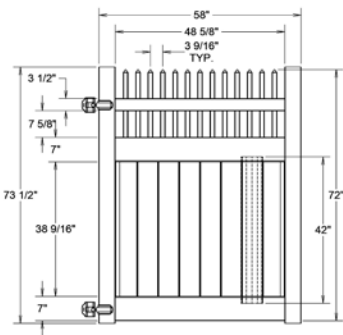

WALK GATE

FENCE PANEL

DRIVE GATE

MATERIAL PER SECTION

QTY	ITEM	DIMENSION
2	Rail	2" x 7" x 94
1	Rail	2" x 3 1/2" x 94"
2	U-Channels	1.02" x 1.39" x 39"
15	T&G Boards	7/8" x 6" x 42"
25	Pickets	1 1/2" x 1 1/2" x 20.815"

RAIL PROFILE

APEX
2" x 7"

STANDARD | 6' X 8' CLEARWATER

OPEN SPINDLE TOP PRIVACY | ELEMENT RESERVE RAIL

DESCRIPTION	WHITE		SAND		CLAY	
	QTY	SKU	QTY	SKU	QTY	SKU
6' x 8' Clearwater Open Spindle Top Privacy Panel (72")		73040126		73040132		73053851
5" x 5" x 108" Line Post		73040127		73040133		73053845
5" x 5" x 108" Corner Post		73040128		73040134		73053846
5" x 5" x 108" End Post		73040129		73040135		73053847
5" x 5" Pyramid Post Cap		73003093		73003769		73054107
5" x 5" Internal Post Cap		73007092		73007093		73024884
5" x 5" New England Post Cap		73045003		73045004		73054108
6' x 46" Clearwater Open Spindle Top Privacy Walk Gate		73040130		73040136		73053839
6' x 58" Clearwater Open Spindle Top Privacy Drive Gate		73040131		73040137		73053840

WALK GATE

FENCE PANEL

DRIVE GATE

MATERIAL PER SECTION

QTY	ITEM	DIMENSION
1	Rail	2" X 3 1/2" X 94"
2	Decorative Rail	1 3/4" x 7" x 94"
2	U-Channels	1.02" x 1.379" x 39"
15	T&G Boards	7/8" x 6" x 42"
25	Pyramid Post Caps	1 1/4" x 1 3/4" x 22"

RAIL PROFILE

ELEMENT RESERVE
1 1/4" x 7"