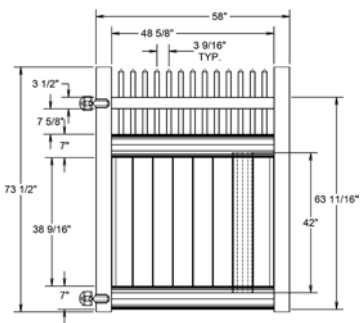

RAIL PROFILE

VERTEX GRAND
2" x 7"

STANDARD | 6' X 8' CLEARWATER

OPEN SPINDLE TOP PRIVACY | APEX RAIL

DESCRIPTION	WHITE		SAND		CLAY	
	QTY	SKU	QTY	SKU	QTY	SKU
6' x 8' Clearwater Open Spindle Top Privacy Panel (72")		73040049		73040055		73053825
5" x 5" x 108" Line Post		73028029		73025794		73053926
5" x 5" x 108" Corner Post		73028030		73025795		73053927
5" x 5" x 108" End Post		73028031		73025796		73053928
5" x 5" Pyramid Post Cap		73003093		73003769		73054107
5" x 5" Internal Post Cap		73007092		73007093		73024884
5" x 5" New England Post Cap		73045003		73045004		73054108
6' x 46" Clearwater Open Spindle Top Privacy Walk Gate		73040053		73040060		73053821
6' x 58" Clearwater Open Spindle Top Privacy Drive Gate		73040054		73040061		73053822
5" x 5" x 106" Gate Post Insert				73003463		

WALK GATE

FENCE PANEL

DRIVE GATE

MATERIAL PER SECTION

QTY	ITEM	DIMENSION
2	Rail	2" x 7" x 94
1	Rail	2" x 3 1/2" x 94"
2	U-Channels	1.02" x 1.39" x 39"
15	T&G Boards	7/8" x 6" x 42"
25	Pickets	1 1/2" x 1 1/2" x 20.815"