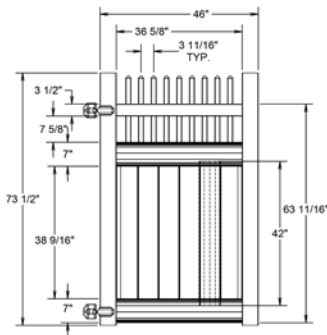

RAIL PROFILE

VERTEX GRAND
2" x 7"

STANDARD | 6' X 8' CLEARWATER

OPEN SPINDLE TOP PRIVACY | APEX RAIL

DESCRIPTION	WHITE		SAND		CLAY	
	QTY	SKU	QTY	SKU	QTY	SKU
6' x 8' Clearwater Open Spindle Top Privacy Panel (72")		73040049		73040055		73053825
5" x 5" x 108" Line Post		73028029		73025794		73053926
5" x 5" x 108" Corner Post		73028030		73025795		73053927
5" x 5" x 108" End Post		73028031		73025796		73053928
5" x 5" Pyramid Post Cap		73003093		73003769		73054107
5" x 5" Internal Post Cap		73007092		73007093		73024884
5" x 5" New England Post Cap		73045003		73045004		73054108
6' x 46" Clearwater Open Spindle Top Privacy Walk Gate		73040053		73040060		73053821
6' x 58" Clearwater Open Spindle Top Privacy Drive Gate		73040054		73040061		73053822
5" x 5" x 106" Gate Post Insert				73003463		

WALK GATE

FENCE PANEL

DRIVE GATE

MATERIAL PER SECTION

QTY	ITEM	DIMENSION
2	Rail	2" x 7" x 94
1	Rail	2" x 3 1/2" x 94"
2	U-Channels	1.02" x 1.39" x 39"
15	T&G Boards	7/8" x 6" x 42"
25	Pickets	1 1/2" x 1 1/2" x 20.815"

RAIL PROFILE

APEX
2" x 7"

STANDARD | 6' X 8' CLEARWATER

OPEN SPINDLE TOP PRIVACY | ELEMENT RESERVE RAIL

DESCRIPTION	WHITE		SAND		CLAY	
	QTY	SKU	QTY	SKU	QTY	SKU
6' x 8' Clearwater Open Spindle Top Privacy Panel (72")		73040126		73040132		73053851
5" x 5" x 108" Line Post		73040127		73040133		73053845
5" x 5" x 108" Corner Post		73040128		73040134		73053846
5" x 5" x 108" End Post		73040129		73040135		73053847
5" x 5" Pyramid Post Cap		73003093		73003769		73054107
5" x 5" Internal Post Cap		73007092		73007093		73024884
5" x 5" New England Post Cap		73045003		73045004		73054108
6' x 46" Clearwater Open Spindle Top Privacy Walk Gate		73040130		73040136		73053839
6' x 58" Clearwater Open Spindle Top Privacy Drive Gate		73040131		73040137		73053840