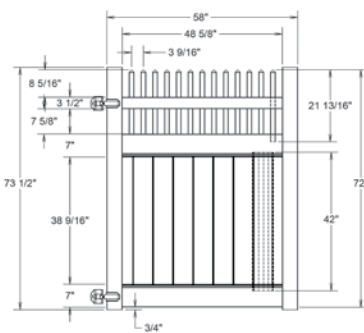

QS QuickShip available in White only. Applies to: Fence Panels; Line, Corner, End and Gate Posts; and 4' and 5' Wide Gates.

WALK GATE

FENCE PANEL

DRIVE GATE

MATERIAL PER SECTION

QTY	ITEM	DIMENSION
1	Top Rail	2" x 3 1/2" x 94"
2	Bottom Rails	2" x 7" x 94"
15	GlideLock Boards	7/8" x 6" x 42"
25	Pyramid Post Cap Pickets	1 1/2" x 1 1/2" x 21.815"
2	U-Channels	7/8" x 1 3/8" x 39"

RAIL PROFILE

VERTEX GRAND
2" x 7"

STANDARD | 6' X 8' CLEARWATER

OPEN SPINDLE TOP PRIVACY | APEX RAIL

DESCRIPTION	WHITE		SAND		CLAY	
	QTY	SKU	QTY	SKU	QTY	SKU
6' x 8' Clearwater Open Spindle Top Privacy Panel (72")		73040049		73040055		73053825
5" x 5" x 108" Line Post		73028029		73025794		73053926
5" x 5" x 108" Corner Post		73028030		73025795		73053927
5" x 5" x 108" End Post		73028031		73025796		73053928
5" x 5" Pyramid Post Cap		73003093		73003769		73054107
5" x 5" Internal Post Cap		73007092		73007093		73024884
5" x 5" New England Post Cap		73045003		73045004		73054108
6' x 46" Clearwater Open Spindle Top Privacy Walk Gate		73040053		73040060		73053821
6' x 58" Clearwater Open Spindle Top Privacy Drive Gate		73040054		73040061		73053822
5" x 5" x 106" Gate Post Insert				73003463		

WALK GATE

FENCE PANEL

DRIVE GATE

MATERIAL PER SECTION

QTY	ITEM	DIMENSION
2	Rail	2" x 7" x 94
1	Rail	2" x 3 1/2" x 94"
2	U-Channels	1.02" x 1.39" x 39"
15	T&G Boards	7/8" x 6" x 42"
25	Pickets	1 1/2" x 1 1/2" x 20.815"