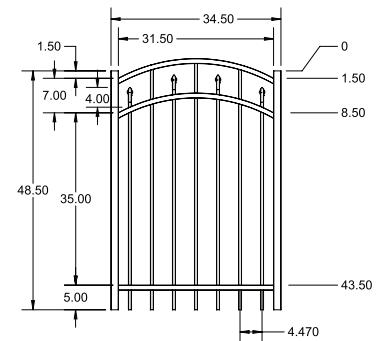

4' ARCHED WALK GATE

QuickShip available in Black. Applies to: Fence Panels; Line, Corner, End and Gate Posts; and 4' and 5' Wide Gates.