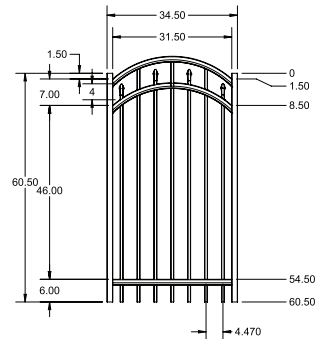

5' ARCHED WALK GATE

QuickShip available in Black. Applies to: Fence Panels; Line, Corner, End and Gate Posts; and 4' and 5' Wide Gates.