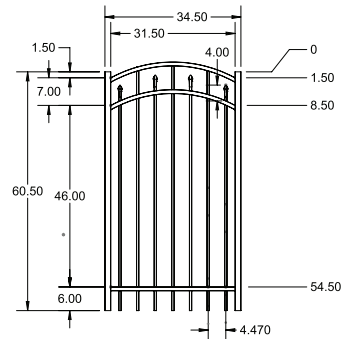

5' ARCHED WALK GATE

QuickShip available in Black. Applies to: Fence Panels; Line, Corner, End and Gate Posts; and 4' and 5' Wide Gates.