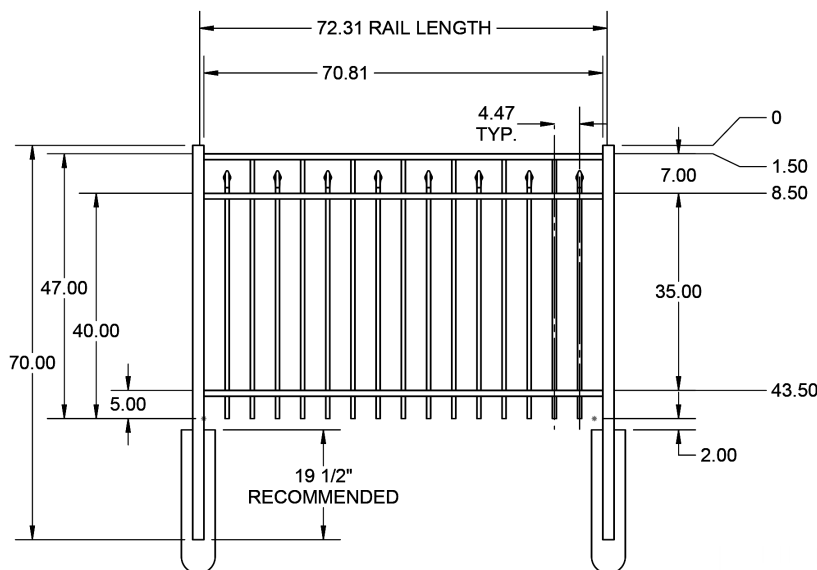

4' STRAIGHT WALK GATE

4' ARCHED WALK GATE

QS QuickShip available in Black. Applies to: Fence Panels; Line, Corner, End and Gate Posts; and 4' and 5' Wide Gates.

FENCE PANEL

RAIL PROFILE

1" x 1"

PICKETS

3/4" x 3/4"