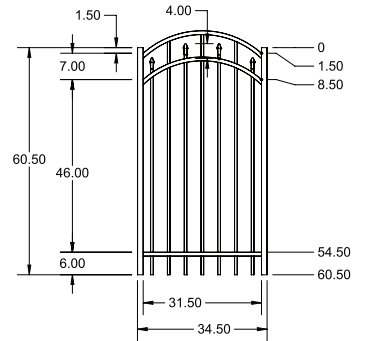

SELECT | 5' X 6' AUGUSTINE

ALTERNATING SPEAR TOP | 3 RAIL | STANDARD BOTTOM | 1" x 1" RAIL

DESCRIPTION	BLACK	
	QTY	SKU
5' x 6' Augustine Alternating Spear Top 3 Rail Panel (I)		73017860
2" x 2" x 88" Line Post (I)		73002265
2" x 2" x 88" Corner Post (I)		73002266
2" x 2" x 88" End Post (I)		73002267
2" x 2" x 88" HD Gate Post (I)		73002268
2" x 2" x 88" Blank Post		73002237
2" x 2" x 106" Line Post (I)		73012652
2" x 2" x 106" Corner Post (I)		73012646
2" x 2" x 106" End Post (I)		73012648
2" x 2" x 106" Gate Post (I)		73012650
5' x 36" Augustine Alternating Spear Top 3 Rail Arched Walk Gate		73021515
5' x 36" Augustine Alternating Spear Top 3 Rail Straight Walk Gate		73021516
5' x 48" Augustine Alternating Spear Top 3 Rail Arched Walk Gate		73017868
5' x 48" Augustine Alternating Spear Top 3 Rail Straight Walk Gate		73017867
5' x 60" Augustine Alternating Spear Top 3 Rail Arched Walk Gate		73017877
5' x 60" Augustine Alternating Spear Top 3 Rail Straight Walk Gate		73017876
5' x 72" Augustine Alternating Spear Top 3 Rail Arched Walk Gate		73021517
5' x 72" Augustine Alternating Spear Top 3 Rail Straight Walk Gate		73021518
5' x 72" Augustine Alternating Spear Top 3 Rail Single Arch Double Drive Gate		73021519
5' x 96" Augustine Alternating Spear Top 3 Rail Single Arch Double Drive Gate		73021520
5' x 96" Augustine Alternating Spear Top 3 Rail Estate Arch Double Drive Gate		73021521
5' x 120" Augustine Alternating Spear Top 3 Rail Single Arch Double Drive Gate		73021522
5' x 120" Augustine Alternating Spear Top 3 Rail Estate Arch Double Drive Gate		73021523
5' x 144" Augustine Alternating Spear Top 3 Rail Single Arch Double Drive Gate		73021524
5' x 144" Augustine Alternating Spear Top 3 Rail Estate Arch Double Drive Gate		73021525

5' STRAIGHT WALK GATE

5' ARCHED WALK GATE

QS QuickShip available in Black. Applies to: Fence Panels; Line, Corner, End and Gate Posts; and 4' and 5' Wide Gates.

FENCE PANEL

RAIL PROFILE

1" x 1"

PICKETS

3/4" x 3/4"