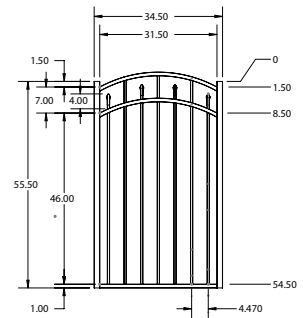

4½' ARCHED WALK GATE

QS QuickShip available in Black. Applies to: Fence Panels; Line, Corner, End and Gate Posts; and 4' and 5' Wide Gates.