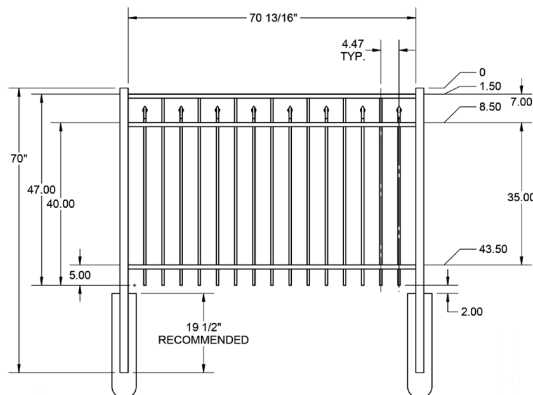

5' STRAIGHT WALK GATE

5' ARCHED WALK GATE

QS QuickShip available in Black. Applies to: Fence Panels; Line, Corner, End and Gate Posts; and 4' and 5' Wide Gates.

FENCE PANEL

RAIL PROFILE

1" x 1"

PICKETS

3/4" x 3/4"

4' STRAIGHT WALK GATE

4' ARCHED WALK GATE

QuickShip available in Black. Applies to: Fence Panels; Line, Corner, End and Gate Posts; and 4' and 5' Wide Gates.

FENCE PANEL

RAIL PROFILE

1" x 1"

PICKETS

5/8" x 5/8"