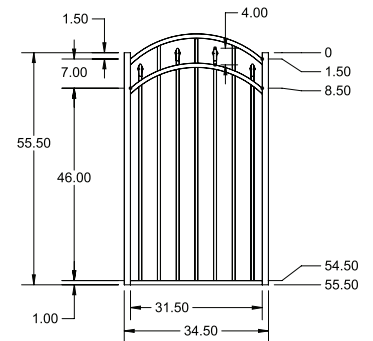

SELECT | 4½' X 6' AUGUSTINE

ALTERNATING SPEAR TOP | 3 RAIL | FLUSH BOTTOM | 1" x 1" RAIL

DESCRIPTION	BLACK	
	QTY	SKU
4½' x 6' Augustine Alternating Spear Top 3 Rail Panel (H)		73017772
2" x 2" x 82" Line Post (H)		73002387
2" x 2" x 82" Corner Post (H)		73002380
2" x 2" x 82" End Post (H)		73002383
2" x 2" x 82" Gate Post (H)		73002385
2" x 2" x 82" Blank Post		73008755
2" x 2" x 88" Line Post (H)		73012669
2" x 2" x 88" Corner Post (H)		73012666
2" x 2" x 88" End Post (H)		73012667
2" x 2" x 88" Gate Post (H)		73012668
4½' x 36" Augustine Alternating Spear Top 3 Rail Arched Walk Gate		73021361
4½' x 36" Augustine Alternating Spear Top 3 Rail Straight Walk Gate		73021362
4½' x 48" Augustine Alternating Spear Top 3 Rail Arched Walk Gate		73017784
4½' x 48" Augustine Alternating Spear Top 3 Rail Straight Walk Gate		73017782
4½' x 60" Augustine Alternating Spear Top 3 Rail Arched Walk Gate		73017802
4½' x 60" Augustine Alternating Spear Top 3 Rail Straight Walk Gate		73017800
4½' x 72" Augustine Alternating Spear Top 3 Rail Arched Walk Gate		73021363
4½' x 72" Augustine Alternating Spear Top 3 Rail Straight Walk Gate		73021364
4½' x 72" Augustine Alternating Spear Top 3 Rail Single Arch Double Drive Gate		73021365
4½' x 96" Augustine Alternating Spear Top 3 Rail Single Arch Double Drive Gate		73021366
4½' x 96" Augustine Alternating Spear Top 3 Rail Estate Arch Double Drive Gate		73021367
4½' x 120" Augustine Alternating Spear Top 3 Rail Single Arch Double Drive Gate		73021368
4½' x 120" Augustine Alternating Spear Top 3 Rail Estate Arch Double Drive Gate		73021369
4½' x 144" Augustine Alternating Spear Top 3 Rail Single Arch Double Drive Gate		73021370
4½' x 144" Augustine Alternating Spear Top 3 Rail Estate Arch Double Drive Gate		73021371

4½' STRAIGHT WALK GATE

4½' ARCHED WALK GATE

QuickShip available in Black. Applies to: Fence Panels; Line, Corner, End and Gate Posts; and 4' and 5' Wide Gates.

FENCE PANEL

RAIL PROFILE

1" x 1"

PICKETS

¾" x ¾"