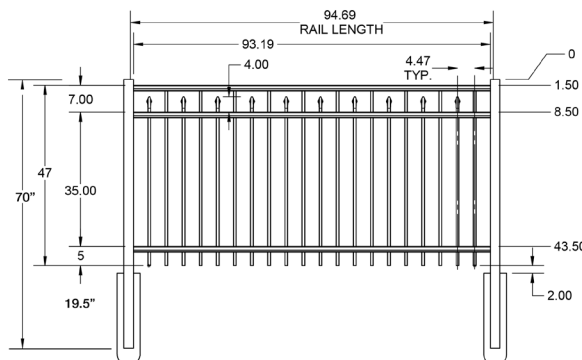

4' STRAIGHT WALK GATE

4' ARCHED WALK GATE

QS QuickShip available in Black. Applies to: Fence Panels; Line, Corner, End and Gate Posts; and 4' and 5' Wide Gates.

FENCE PANEL

RAIL PROFILE

1 3/16" x 1 1/2"

PICKETS