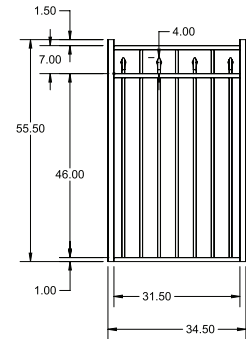

4½' STRAIGHT WALK GATE