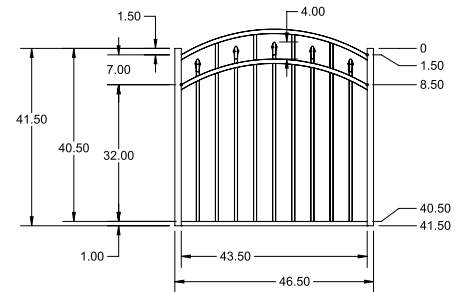

3½' ARCHED WALK GATE

QS QuickShip available in Black. Applies to: Fence Panels; Line, Corner, End and Gate Posts; and 4' and 5' Wide Gates.