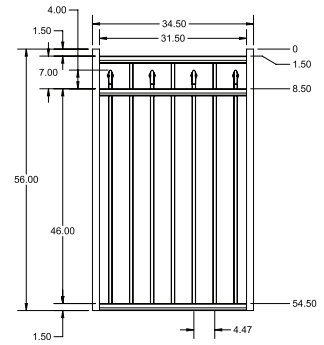

4½' STRAIGHT WALK GATE

4½' ARCHED WALK GATE