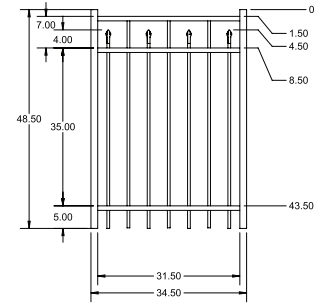

4' STRAIGHT WALK GATE