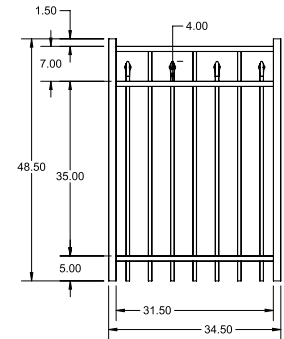

4' STRAIGHT WALK GATE