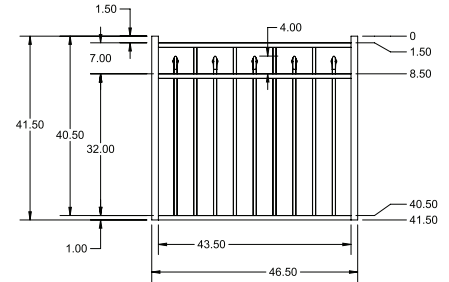

SELECT | 3½' X 6' AUGUSTINE

ALTERNATING SPEAR TOP | 3 RAIL | FLUSH BOTTOM | 1" x 1" RAIL

DESCRIPTION	BLACK	
	QTY	SKU
3½' x 6' Augustine Alternating Spear Top 3 Rail Panel (Y)		73017859
2" x 2" x 70" Line Post (Y)		73017882
2" x 2" x 70" Corner Post (Y)		73017879
2" x 2" x 70" End Post (Y)		73017880
2" x 2" x 70" HD Gate Post (Y)		73017881
2" x 2" x 70" Blank Post		73002235
3½' x 48" Augustine Alternating Spear Top 3 Rail Arched Walk Gate		73017864
3½' x 48" Augustine Alternating Spear Top 3 Rail Straight Walk Gate		73017862
3½' x 60" Augustine Alternating Spear Top 3 Rail Arched Walk Gate		73017873
3½' x 60" Augustine Alternating Spear Top 3 Rail Straight Walk Gate		73017871

3½' STRAIGHT WALK GATE