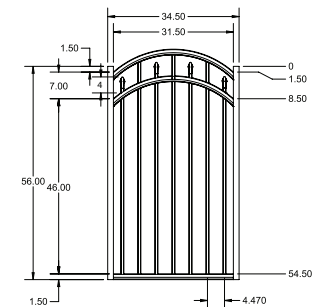

QuickShip available in Black. Applies to: Fence Panels; Line, Corner, End and Gate Posts; and 4' and 5' Wide Gates.