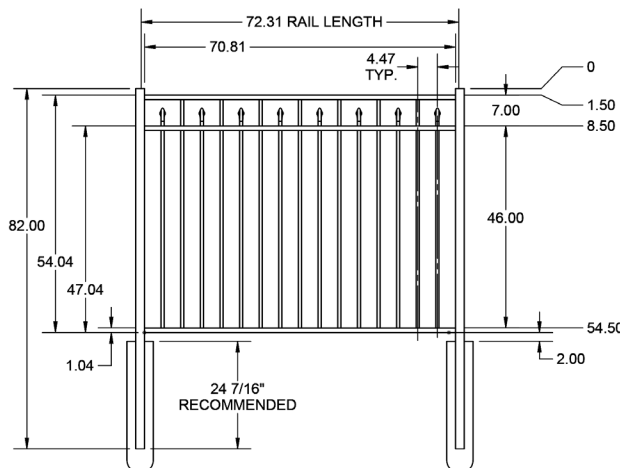

4½' STRAIGHT WALK GATE

4½' ARCHED WALK GATE

QS QuickShip available in Black. Applies to: Fence Panels; Line, Corner, End and Gate Posts; and 4' and 5' Wide Gates.

FENCE PANEL

RAIL PROFILE

1" x 1"

PICKETS

5/8" x 5/8"