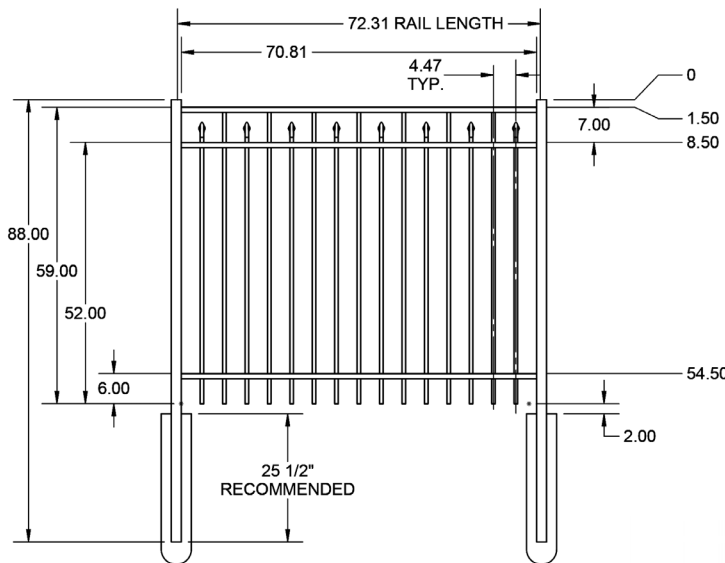

5' STRAIGHT WALK GATE

5' ARCHED WALK GATE

QS QuickShip available in Black. Applies to: Fence Panels; Line, Corner, End and Gate Posts; and 4' and 5' Wide Gates.

FENCE PANEL

RAIL PROFILE

1" x 1"

PICKETS

3/4" x 3/4"