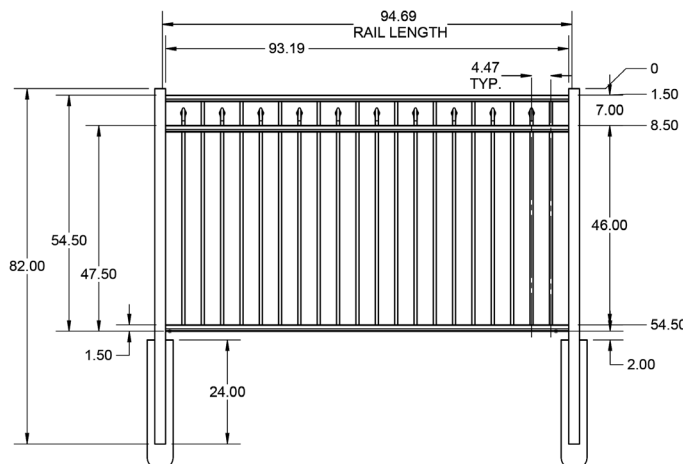

4½' STRAIGHT WALK GATE

4½' ARCHED WALK GATE

QuickShip available in Black. Applies to: Fence Panels; Line, Corner, End and Gate Posts; and 4' and 5' Wide Gates.

FENCE PANEL

RAIL PROFILE

1" x 1"

PICKETS

¾" x ¾"

SELECT | 5' X 6' AUGUSTINE

ALTERNATING SPEAR TOP | 3 RAIL | STANDARD BOTTOM | 1" x 1" RAIL

DESCRIPTION	BLACK	
	QTY	SKU
5' x 6' Augustine Alternating Spear Top 3 Rail Panel (I)		73017860
2" x 2" x 88" Line Post (I)		73002265
2" x 2" x 88" Corner Post (I)		73002266
2" x 2" x 88" End Post (I)		73002267
2" x 2" x 88" HD Gate Post (I)		73002268
2" x 2" x 88" Blank Post		73002237
2" x 2" x 106" Line Post (I)		73012652
2" x 2" x 106" Corner Post (I)		73012646
2" x 2" x 106" End Post (I)		73012648
2" x 2" x 106" Gate Post (I)		73012650
5' x 36" Augustine Alternating Spear Top 3 Rail Arched Walk Gate		73021515
5' x 36" Augustine Alternating Spear Top 3 Rail Straight Walk Gate		73021516
5' x 48" Augustine Alternating Spear Top 3 Rail Arched Walk Gate		73017868
5' x 48" Augustine Alternating Spear Top 3 Rail Straight Walk Gate		73017867
5' x 60" Augustine Alternating Spear Top 3 Rail Arched Walk Gate		73017877
5' x 60" Augustine Alternating Spear Top 3 Rail Straight Walk Gate		73017876
5' x 72" Augustine Alternating Spear Top 3 Rail Arched Walk Gate		73021517
5' x 72" Augustine Alternating Spear Top 3 Rail Straight Walk Gate		73021518
5' x 72" Augustine Alternating Spear Top 3 Rail Single Arch Double Drive Gate		73021519
5' x 96" Augustine Alternating Spear Top 3 Rail Single Arch Double Drive Gate		73021520
5' x 96" Augustine Alternating Spear Top 3 Rail Estate Arch Double Drive Gate		73021521
5' x 120" Augustine Alternating Spear Top 3 Rail Single Arch Double Drive Gate		73021522
5' x 120" Augustine Alternating Spear Top 3 Rail Estate Arch Double Drive Gate		73021523
5' x 144" Augustine Alternating Spear Top 3 Rail Single Arch Double Drive Gate		73021524
5' x 144" Augustine Alternating Spear Top 3 Rail Estate Arch Double Drive Gate		73021525