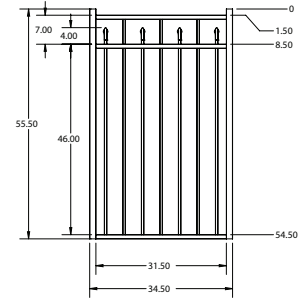

4½' STRAIGHT WALK GATE