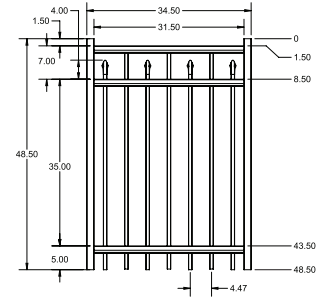

4' STRAIGHT WALK GATE