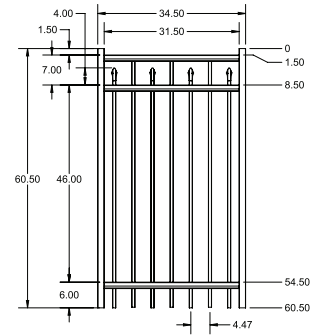

5' STRAIGHT WALK GATE