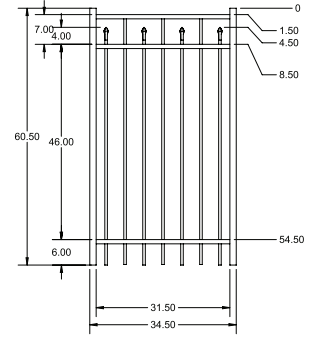

5' STRAIGHT WALK GATE