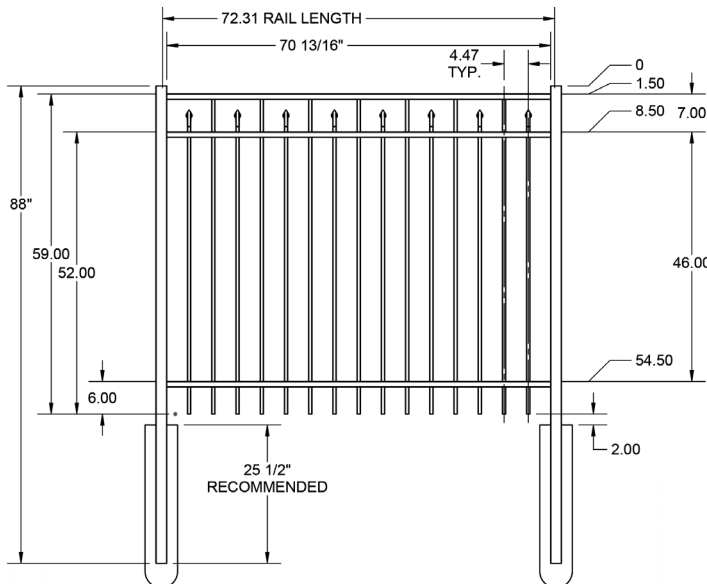

5' STRAIGHT WALK GATE

5' ARCHED WALK GATE

QuickShip available in Black. Applies to: Fence Panels; Line, Corner, End and Gate Posts; and 4' and 5' Wide Gates.

FENCE PANEL

RAIL PROFILE

1" x 1"

PICKETS

5/8" x 5/8"