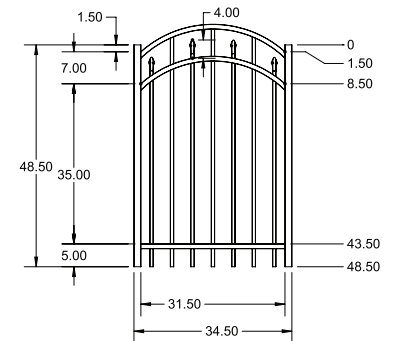

SELECT | 4' X 6' AUGUSTINE

ALTERNATING SPEAR TOP | 3 RAIL | STANDARD BOTTOM | 1" x 1" RAIL

DESCRIPTION	BLACK	
	QTY	SKU
4' x 6' Augustine Alternating Spear Top 3 Rail Panel (G)		73017869
2" x 2" x 70" Line Post (G)		73002255
2" x 2" x 70" Corner Post (G)		73002256
2" x 2" x 70" End Post (G)		73002257
2" x 2" x 70" HD Gate Post (G)		73002258
2" x 2" x 70" Blank Post		73002235
2" x 2" x 82" Line Post (G)		73012664
2" x 2" x 82" Corner Post (G)		73012655
2" x 2" x 82" End Post (G)		73012658
2" x 2" x 82" Gate Post (G)		73012661
4' x 36" Augustine Alternating Spear Top 3 Rail Arched Walk Gate		73021176
4' x 36" Augustine Alternating Spear Top 3 Rail Straight Walk Gate		73021177
4' x 48" Augustine Alternating Spear Top 3 Rail Arched Walk Gate		73017866
4' x 48" Augustine Alternating Spear Top 3 Rail Straight Walk Gate		73017865
4' x 60" Augustine Alternating Spear Top 3 Rail Arched Walk Gate		73017875
4' x 60" Augustine Alternating Spear Top 3 Rail Straight Walk Gate		73017874
4' x 72" Augustine Alternating Spear Top 3 Rail Arched Walk Gate		73021178
4' x 72" Augustine Alternating Spear Top 3 Rail Straight Walk Gate		73021179
4' x 72" Augustine Alternating Spear Top 3 Rail Single Arch Double Drive Gate		73021180
4' x 96" Augustine Alternating Spear Top 3 Rail Single Arch Double Drive Gate		73021181
4' x 96" Augustine Alternating Spear Top 3 Rail Estate Arch Double Drive Gate		73021182
4' x 120" Augustine Alternating Spear Top 3 Rail Single Arch Double Drive Gate		73021183
4' x 120" Augustine Alternating Spear Top 3 Rail Estate Arch Double Drive Gate		73021184
4' x 144" Augustine Alternating Spear Top 3 Rail Single Arch Double Drive Gate		73021185
4' x 144" Augustine Alternating Spear Top 3 Rail Estate Arch Double Drive Gate		73021186

4' STRAIGHT WALK GATE

4' ARCHED WALK GATE

QS QuickShip available in Black. Applies to: Fence Panels; Line, Corner, End and Gate Posts; and 4' and 5' Wide Gates.

FENCE PANEL

RAIL PROFILE

1" x 1"

PICKETS

3/4" x 3/4"