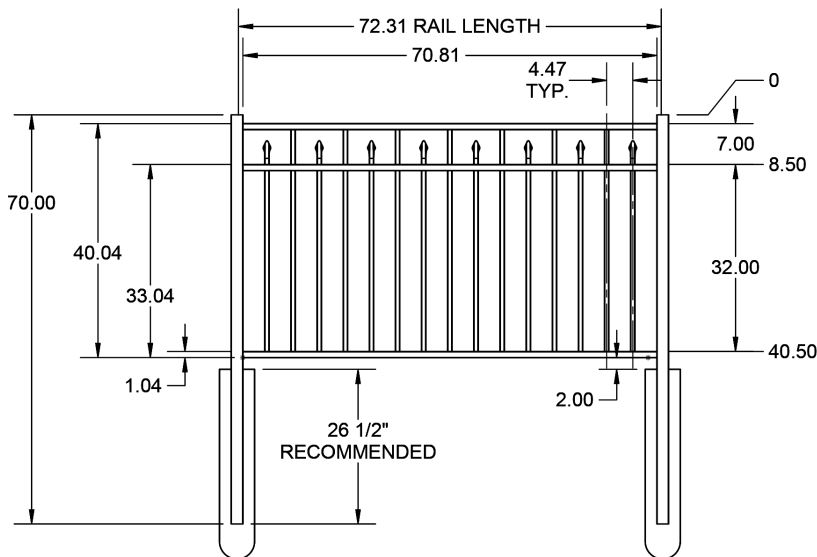

3½' STRAIGHT WALK GATE

3½' ARCHED WALK GATE

QS QuickShip available in Black. Applies to: Fence Panels; Line, Corner, End and Gate Posts; and 4' and 5' Wide Gates.

FENCE PANEL

RAIL PROFILE

1" x 1"

PICKETS

¾" x ¾"