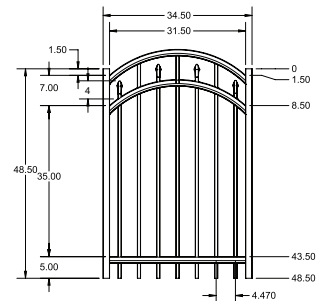

4' ARCHED WALK GATE

QS QuickShip available in Black. Applies to: Fence Panels; Line, Corner, End and Gate Posts; and 4' and 5' Wide Gates.