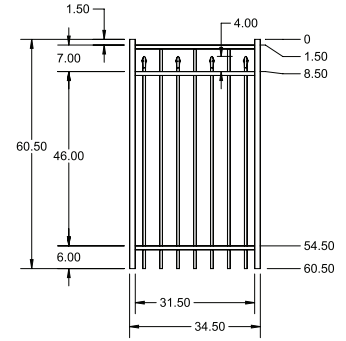

5' STRAIGHT WALK GATE