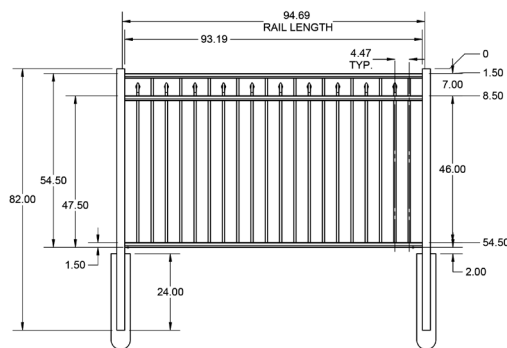

4½' STRAIGHT WALK GATE

4½' ARCHED WALK GATE

QuickShip available in Black. Applies to: Fence Panels; Line, Corner, End and Gate Posts; and 4' and 5' Wide Gates.

FENCE PANEL

RAIL PROFILE

1 ⅜" × 1 ½"

PICKETS

¾" × ¾"