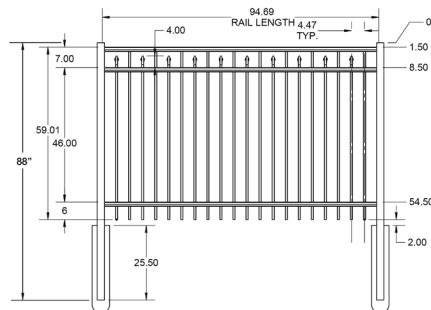

5' STRAIGHT WALK GATE

5' ARCHED WALK GATE

QuickShip available in Black. Applies to: Fence Panels; Line, Corner, End and Gate Posts; and 4' and 5' Wide Gates.

FENCE PANEL

RAIL PROFILE

1 3/16" x 1 1/2"

PICKETS

3/4" x 3/4"

SELECT | 3½' X 6' AUGUSTINE

ALTERNATING SPEAR TOP | 3 RAIL | FLUSH BOTTOM | 1" x 1" RAIL

DESCRIPTION	BLACK	
	QTY	SKU
3½' x 6' Augustine Alternating Spear Top 3 Rail Panel (Y)		73017859
2" x 2" x 70" Line Post (Y)		73017882
2" x 2" x 70" Corner Post (Y)		73017879
2" x 2" x 70" End Post (Y)		73017880
2" x 2" x 70" HD Gate Post (Y)		73017881
2" x 2" x 70" Blank Post		73002235
3½' x 48" Augustine Alternating Spear Top 3 Rail Arched Walk Gate		73017864
3½' x 48" Augustine Alternating Spear Top 3 Rail Straight Walk Gate		73017862
3½' x 60" Augustine Alternating Spear Top 3 Rail Arched Walk Gate		73017873
3½' x 60" Augustine Alternating Spear Top 3 Rail Straight Walk Gate		73017871