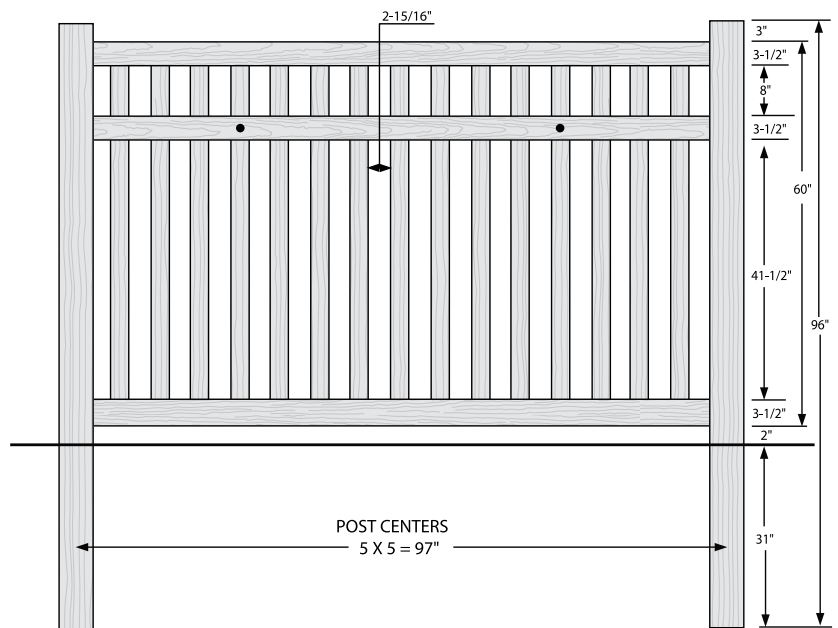

FENCE PANEL

MATERIAL PER SECTION

QTY	ITEM	DIMENSION
1	Routed Top Rail with Steel	2" x 4" x 95 1/2"
1	Routed Bottom Rail w/Steel	2" x 4" x 95 1/2"
1	Mid Rail	2" x 4" x 95 1/2"
15	Picket	7/8" x 3" x 59 5/8"

RAIL PROFILE

1 1/4" x 3 1/2"