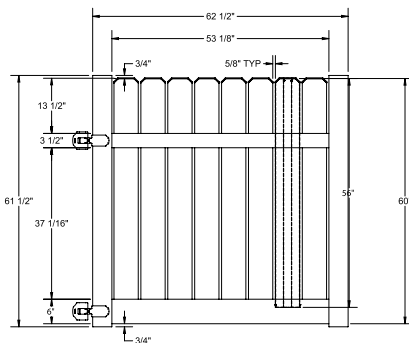

WALK GATE

FENCE PANEL

DRIVE GATE

MATERIAL PER SECTION

QTY	ITEM	DIMENSION
1	Top Rail	2" x 3½" x 94"
1	Bottom Rail	2" x 6" x 94"
14	Pickets	¾" x 6" x 56"
1	Aluminum Insert	93"

RAIL PROFILE

VERTEX BASE
1½" x 5½"