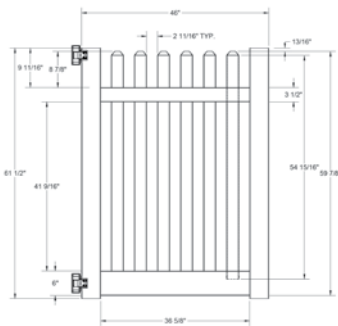

STANDARD | 5' X 8' ROCKPORT

CLASSIC DOG-EAR PICKET | STRAIGHT | VERTEX BASE RAIL

DESCRIPTION	WHITE		SAND	
	QTY	SKU	QTY	SKU
5' x 8' Rockport Classic Dog-Ear Picket Straight Panel (60" H)		73011885		73011888
5" x 5" x 96" Line Post (S)		73011730		73011736
5" x 5" x 96" Corner Post (S)		73011731		73011737
5" x 5" x 96" End Gate Post (S)		73011732		73011738
5" x 5" Pyramid Post Cap		73003093		73003769
5" x 5" Gothic Post Cap		73003094		73003760
5" x 5" New England Post Cap		73045003		73045004
5' x 46" Rockport Classic Dog-Ear Picket Straight Walk Gate		73024259		73024261
5' x 58" Rockport Classic Dog-Ear Picket Straight Drive Gate		73024260		73024262
5" x 5" x 94" Gate Post Insert			73012353	

WALK GATE