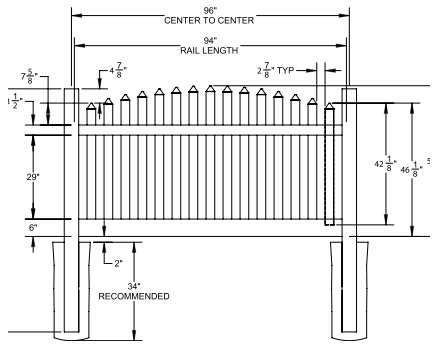

STANDARD | 4' X 8' CAPE COD

CLASSIC PICKET | ARCHED | VERTEX BASE RAIL

DESCRIPTION	WHITE		SAND	
	QTY	SKU	QTY	SKU
4' x 8' Cape Cod Classic Picket Arched Panel (48"H)		73012053		73012056
5" x 5" x 84" Line Post (B)		73011754		73011760
5" x 5" x 84" Corner Post (B)		73011755		73011761
5" x 5" x 84" End Gate Post (B)		73011756		73011762
5" x 5" Pyramid Post Cap		73003093		73003769
5" x 5" Gothic Post Cap		73003094		73003760
5" x 5" New England Post Cap		73045003		73045004
4' x 46" Cape Cod Classic Picket Arched Walk Gate		73024326		73024328
4' x 58" Cape Cod Classic Picket Arched Drive Gate		73024327		73024329
5" x 5" x 82" Gate Post Insert		73003718		

OS QuickShip available in White only. Applies to: Fence Panels; Line, Corner, End and Gate Posts; and 4' and 5' Wide Gates.

WALK GATE