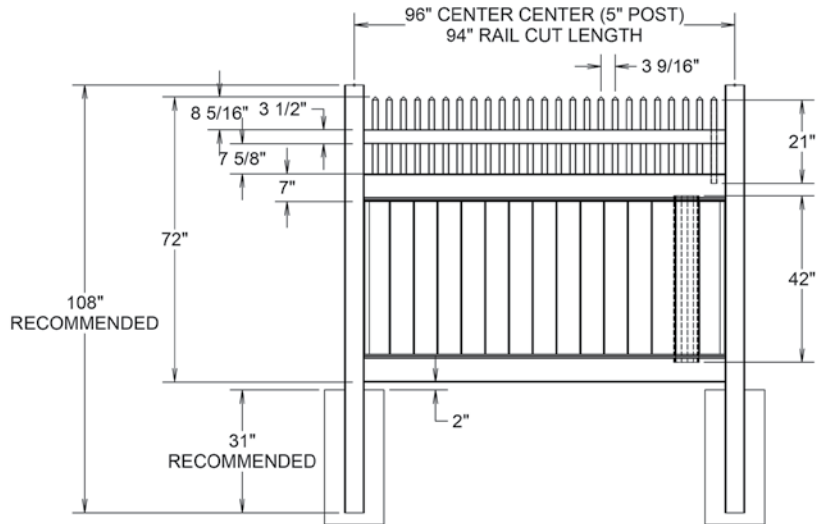

FENCE PANEL