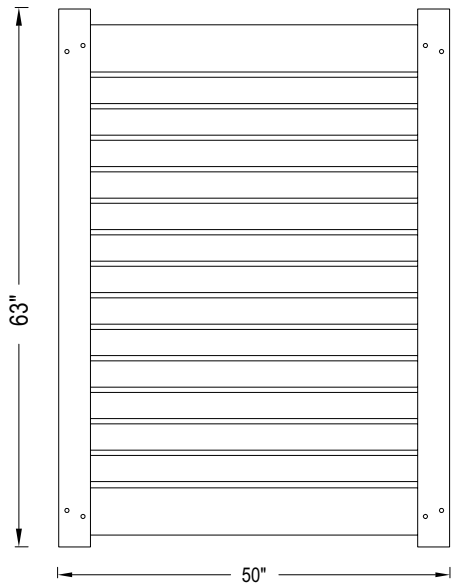

PREMIUM | 5' X 8' LARGO

SEMI-PRIVATE HORIZONTAL | 2" X 6" RAIL

DESCRIPTION	WEATHERED BLEND		SIERRA BLEND		BRAZILIAN BLEND		ARCTIC BLEND	
	QTY	SKU	QTY	SKU	QTY	SKU	QTY	SKU
5' x 8' Largo Semi-Private Horizontal Panel (60"H)		638413		638412		638411		638410
5" x 5" x 96" Corner Post		638215		638214		638213		638212
5" x 5" x 96" Line Post		638227		638226		638205		638204
5" x 5" x 96" End Post		638200		638199		638219		638218
5" x 5" Flat Top Post Cap		410869		410868		410865		410863
5" x 5" New England Post Cap		410880		410879		410875		410872
5' Largo Semi-Private Horizontal Gate Kit		638436		638435		638434		638433
5' x 50" Largo Semi-Private Horizontal Gate		638456		638445		638444		638275

WALK GATE