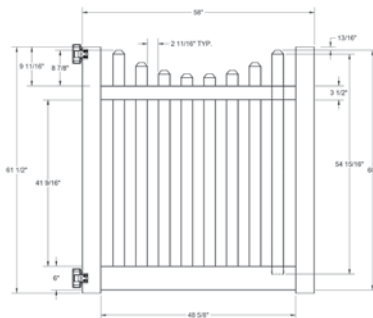

DRIVE GATE

MATERIAL PER SECTION

QTY	ITEM	DIMENSION
1	Top Rail	2" x 3½" x 94"
1	Bottom Rail	2" x 6" x 94"
15	Dog-ear Caps	7/8" x 3"
1	Picket	7/8" x 3" x 48⁵/₁₆"
2	Pickets	7/8" x 3" x 49¹/₁₆"
2	Pickets	7/8" x 3" x 49⁷/₁₆"

RAIL PROFILE

QTY	ITEM	DIMENSION
2	Pickets	7/8" x 3" x 50"
2	Pickets	7/8" x 3" x 50⁷/₈"
2	Pickets	7/8" x 3" x 52"
2	Pickets	7/8" x 3" x 53⁵/₁₆"
2	Pickets	7/8" x 3" x 54¹⁵/₁₆"
1	Aluminum Insert	93"