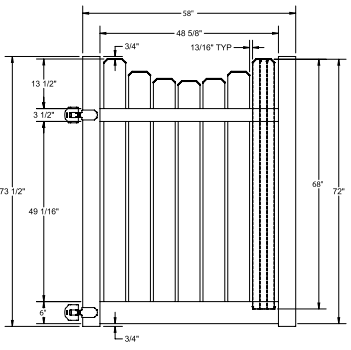

DRIVE GATE

MATERIAL PER SECTION

QTY	ITEM	DIMENSION
1	Top Rail	2" x 3½" x 94"
1	Bottom Rail	2" x 6" x 94"
2	Dog-Ear Pickets	¾" x 5.94" x 68"
2	Dog-Ear Pickets	¾" x 5.94" x 66½"
2	Dog-Ear Pickets	¾" x 5.94" x 64⅝"

RAIL PROFILE

QTY	ITEM	DIMENSION
2	Dog-Ear Pickets	¾" x 5.94" x 63½"
2	Dog-Ear Pickets	¾" x 5.94" x 62⅜"
2	Dog-Ear Pickets	¾" x 5.94" x 62⅜"
2	Dog-Ear Pickets	¾" x 5.94" x 62"
1	Aluminum Insert	93"