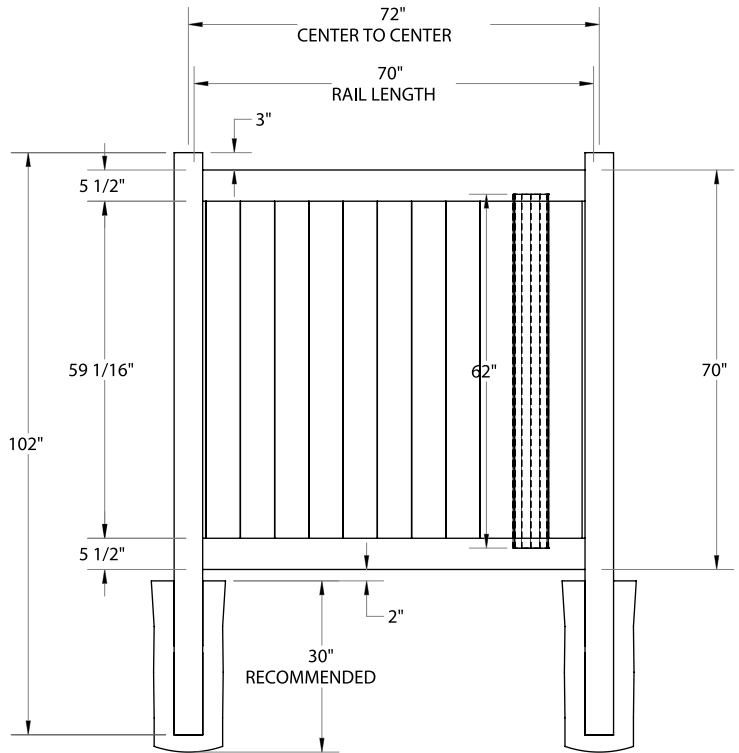

FENCE PANEL