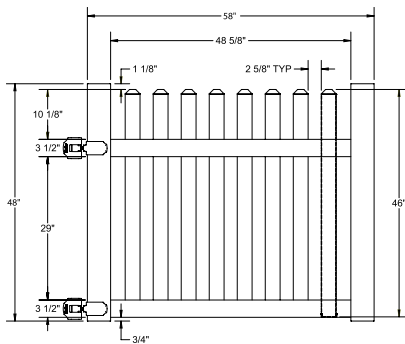

DRIVE GATE

MATERIAL PER SECTION

QTY	ITEM	DIMENSION
1	Top Rail	2" x 3 1/2" x 70"
1	Bottom Rail	2" x 3 1/2" x 70"
11	Pickets	7/8" x 3" x 46"

RAIL PROFILE