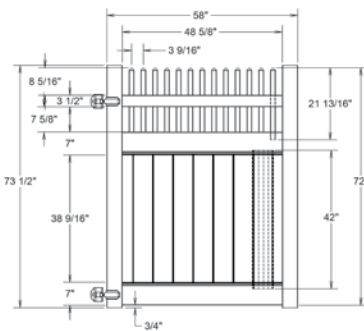

DRIVE GATE

MATERIAL PER SECTION

QTY	ITEM	DIMENSION
1	Top Rail	2" x 3½" x 94"
2	Bottom Rails	2" x 7" x 94"
15	GlideLock Boards	¾" x 6" x 42"
25	Pyramid Post Cap Pickets	1½" x 1½" x 21.815"
2	U-Channels	⅞" x 1⅜" x 39"

RAIL PROFILE