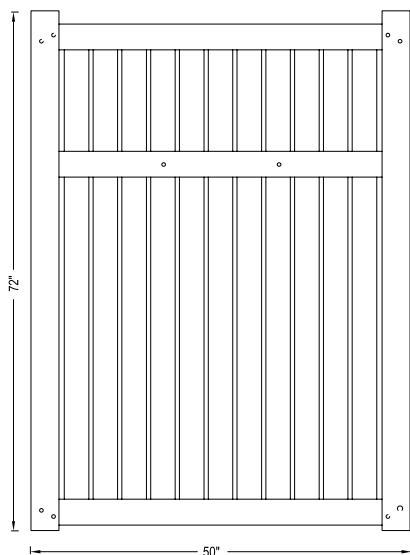

DESCRIPTION	WEATHERED BLEND		SIERRA BLEND		BRAZILIAN BLEND		ARCTIC BLEND	
	QTY	SKU	QTY	SKU	QTY	SKU	QTY	SKU
6' x 8' Folly Semi-Private 3" Panel (72"H)		630901		630278		631501		630925
5" x 5" x 107" Corner Post		630851		630302		631535		630889
5" x 5" x 107" Line Post		631039		630303		631538		631037
5" x 5" x 107" End Post		630852		630304		631541		630890
5" x 5" Flat Top Post Cap		410869		410868		410865		410863
5" x 5" New England Post Cap		410880		410879		410875		410872
6' Folly Semi-Private 3" Gate Kit		630844		630293		631597		630882
6' x 50" Folly Semi-Private 3" Gate		630904		630287		631624		630928

WALK GATE