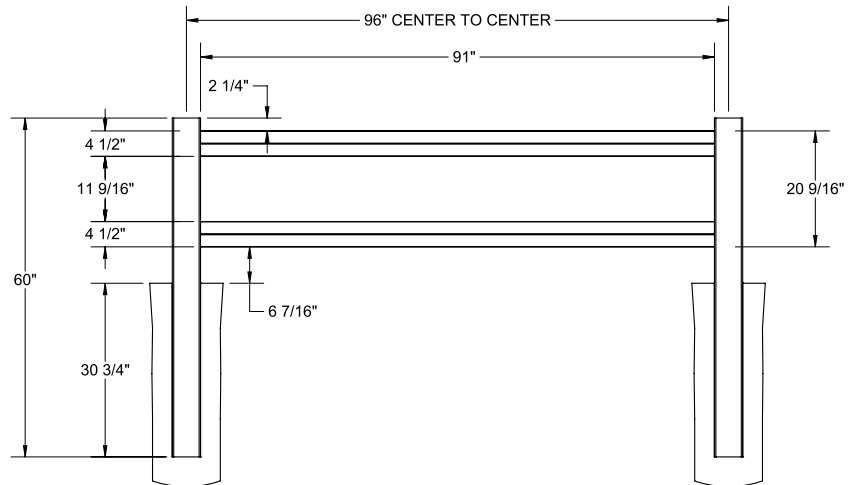

DIAMOND POST & RAIL | 2 RAIL

DESCRIPTION	WHITE	
	QTY	SKU
3/4" x 3/4" x 96" Sierra Diamond Post & Rail		73045013
5" x 5" x 60" Line Post		73045014
5" x 5" x 60" Corner Post		73045015
5" x 5" x 60" End Post		73045016
5" x 5" x 58" Gate Post Insert		73012352

FENCE PANEL

MATERIAL PER SECTION

QTY	ITEM	DIMENSION
2	Rails	3/4" x 8' x 96"