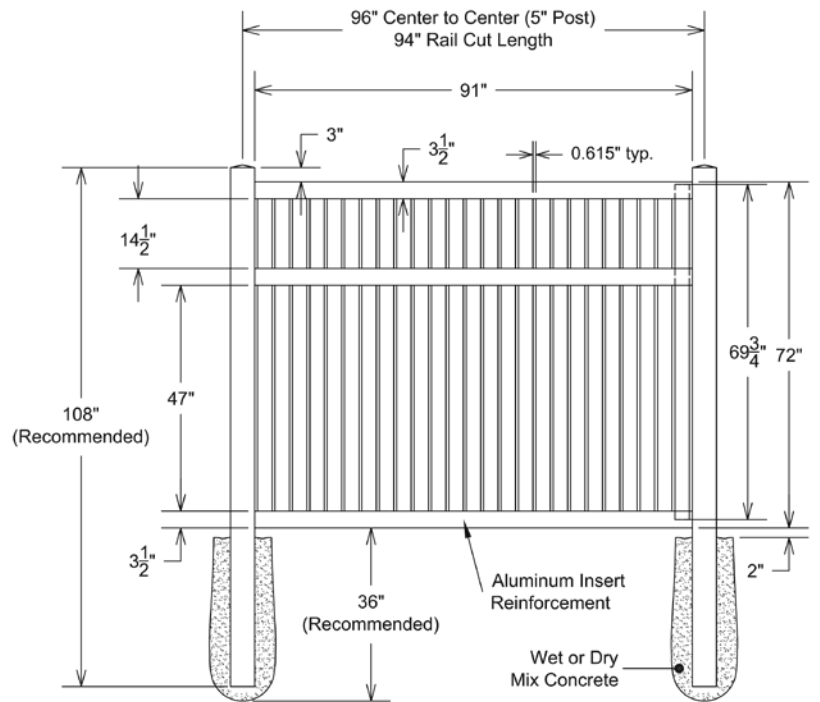

FENCE PANEL