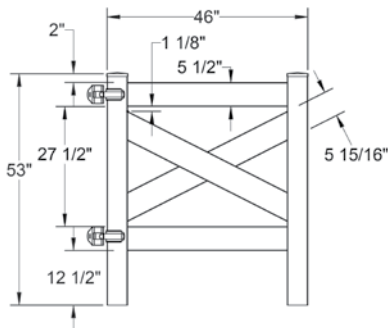

CROSSBUCK RANCH RAIL

DESCRIPTION	WHITE	
	QTY	SKU
Sedona Ranch Rail Crossbuck		73012399
5" x 5" x 84" Line Post		73010926
5" X 5" X 84" Corner Post		73010927
5" x 5" x 84" End Gate Post		73010928
5" x 5" Pyramid Post Cap		73003093
5" x 5" Gothic Post Cap		73003094
5" x 5" New England Post Cap		73045003
Sedona Ranch Rail Crossbuck Walk Gate		73024381
Sedona Ranch Rail Crossbuck Drive Gate		73024384
5" x 5" x 82" Gate Post Insert		73003718

WALK GATE