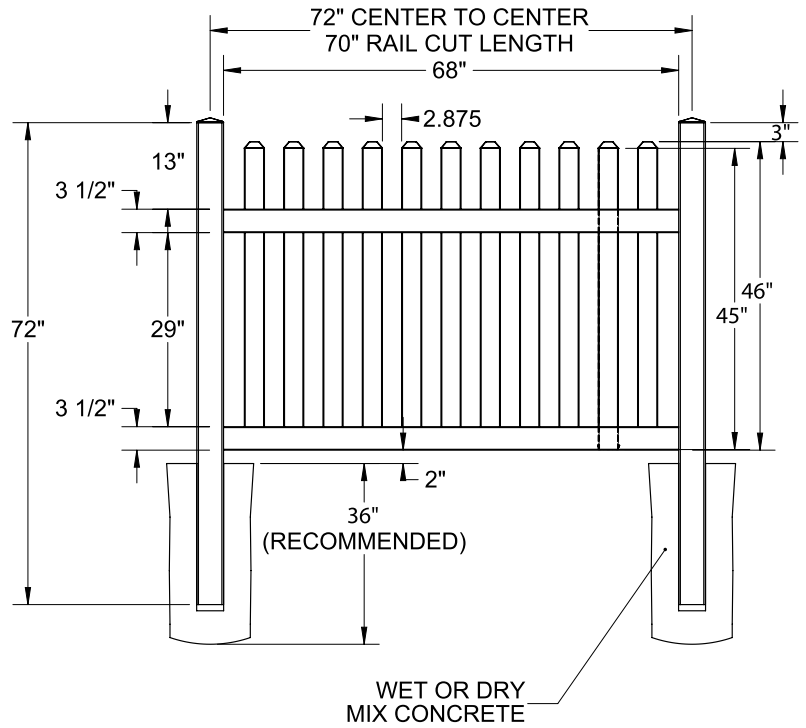

FENCE PANEL