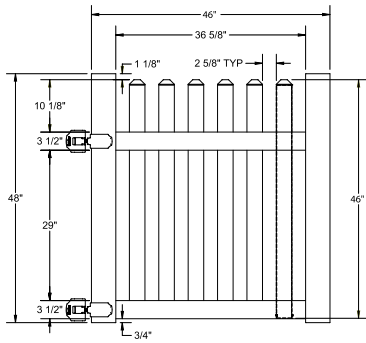

STANDARD | 4 X 6 ROCKPORT

CLASSIC DOG-EAR PICKET | STRAIGHT | VERTEX BASE RAIL

DESCRIPTION	WHITE	
	QTY	SKU
4' x 6' Rockport Classic Dog-Ear Picket Straight (46"H)		73014406
4" x 4" x 72" Line Post (AB)		73014409
4" x 4" x 72" Corner Post (AB)		73014410
4" x 4" x 72" End Gate Post (AB)		73014411
5" x 5" Pyramid Post Cap		73003093
5" x 5" Gothic Post Cap		73003094
5" x 5" New England Post Cap		73045003
4' x 46" Rockport Classic Dog-Ear Picket Straight Walk Gate		73025377
4' x 58" Rockport Classic Dog-Ear Picket Straight Drive Gate		73025378
5" x 5" x 82" Gate Post Insert		73003718

WALK GATE