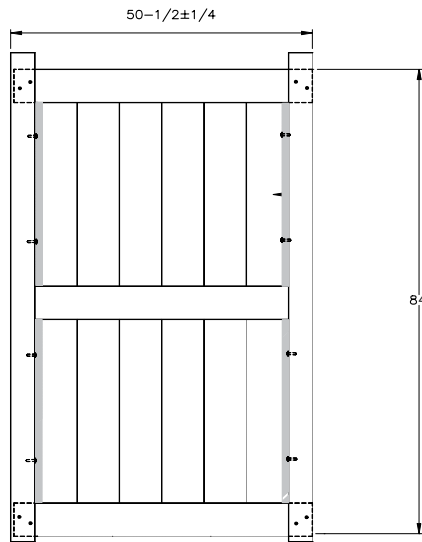

DESCRIPTION	WEATHERED BLEND		SIERRA BLEND		BRAZILIAN BLEND		ARCTIC BLEND	
	QTY	SKU	QTY	SKU	QTY	SKU	QTY	SKU
7' x 8' Newbury Solid Vertical Privacy Panel (84"H)		641955		641952		641956		641954
5" x 5" x 132" Corner Post		630989		630988		630751		630986
5" x 5" x 132" Line Post		630993		630992		630752		630990
5" x 5" x 132" End Post		630997		630996		630753		630994
5" x 5" Flat Top Post Cap		410869		410868		410865		410863
5" x 5" New England Post Cap		410880		410879		410875		410872
7' Newbury Solid Vertical Privacy Gate Kit		630596		630266		630744		630585
7' x 50" Newbury Solid Vertical Privacy Gate		641929		641926		641924		641922

WALK GATE