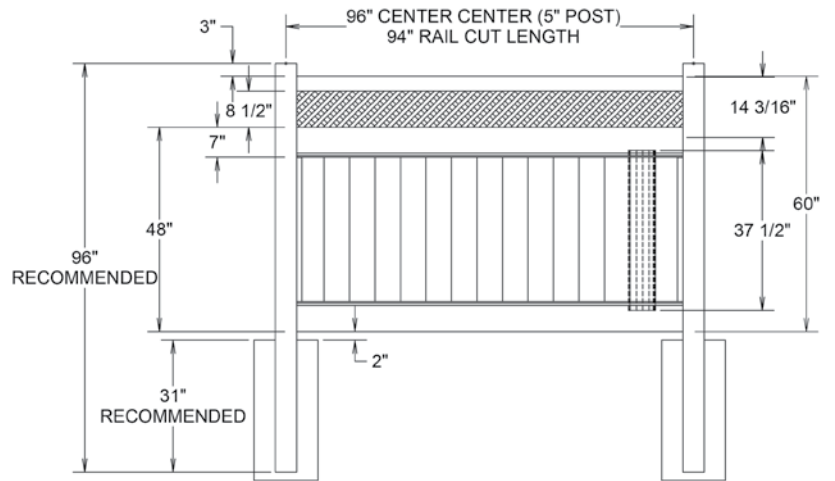

FENCE PANEL