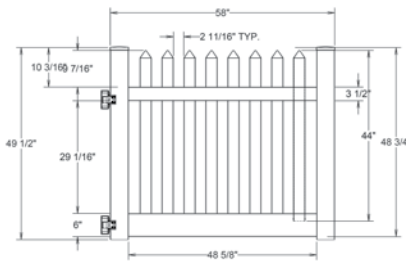

QS QuickShip available in White only. Applies to: Fence Panels; Line, Corner, End and Gate Posts; and 4' and 5' Wide Gates.

WALK GATE

FENCE PANEL

DRIVE GATE

MATERIAL PER SECTION

QTY	ITEM	DIMENSION
1	Top Rail	2" x 3½" x 94"
1	Bottom Rail	2" x 6" x 94"
15	Pickets	⅞" x 3" x 44"
15	Spade Caps	⅞" x 3"