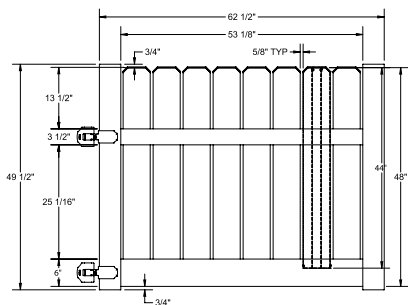

DRIVE GATE

MATERIAL PER SECTION

QTY	ITEM	DIMENSION
1	Top Rail	2" x 3½" x 94"
1	Bottom Rail	2" x 6" x 94"
14	Pickets	¾" x 6" x 44"
1	Aluminum Insert	93"

RAIL PROFILE