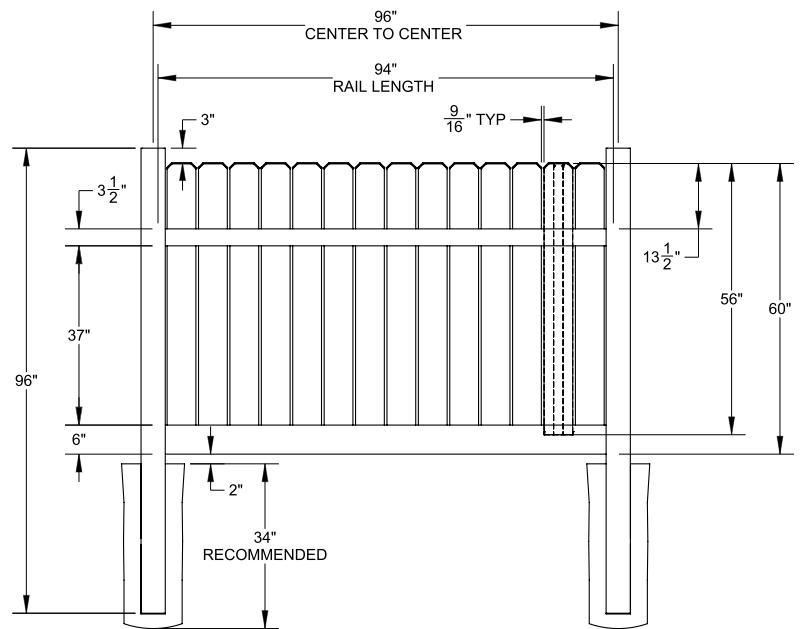

FENCE PANEL