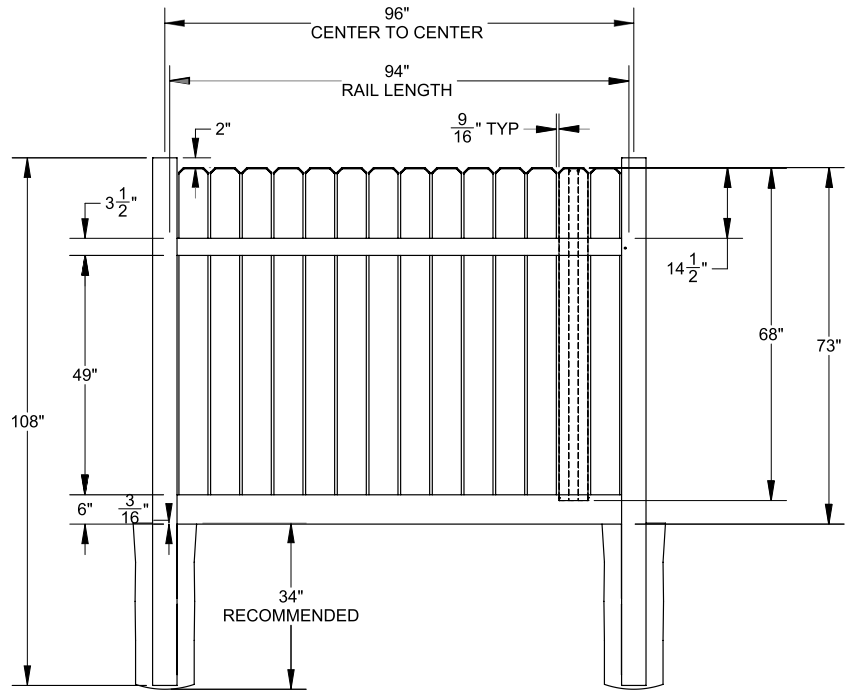

FENCE PANEL