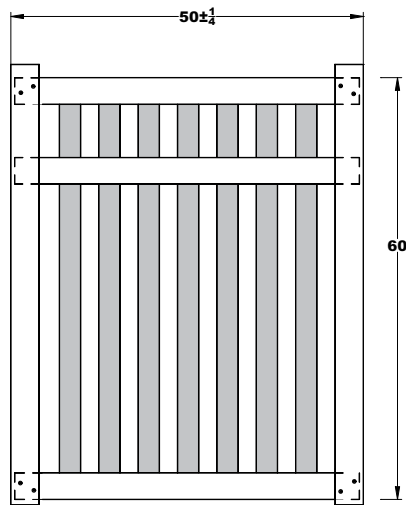

PREMIUM | 5' X 8' NORWALK

CLOSED PICKET | 3 RAIL | 1 1/4" X 3 1/2" RAIL

DESCRIPTION	WEATHERED BLEND		SIERRA BLEND		BRAZILIAN BLEND		ARCTIC BLEND	
	QTY	SKU	QTY	SKU	QTY	SKU	QTY	SKU
5' x 8' Norwalk Slim Closed Picket 3 Rail Panel (60"H)		630819		630811		631491		630835
5" x 5" x 96" Corner Post		630848		630298		631523		630886
5" x 5" x 96" Line Post		631036		630299		631526		631034
5" x 5" x 96" End Gate Post		630849		630300		631529		630887
5" x 5" Flat Top Post Cap		410869		410868		410865		410863
5" x 5" New England Post Cap		410880		410879		410875		410872
5' Norwalk Closed Picket 2 Rail Gate Kit		630843		630292		631594		630881
5' x 50" Norwalk Closed Picket 2 Rail Gate		630822		630814		631612		630838

WALK GATE