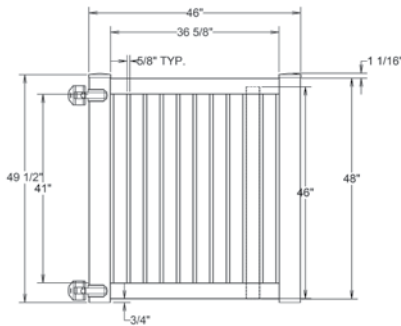

WALK GATE

FENCE PANEL

DRIVE GATE

MATERIAL PER SECTION

QTY	ITEM	DIMENSION
2	Rails	2" x 3 1/2" x 94"
25	Pickets	7/8" x 3" x 46 1/4"
1	Aluminum Insert	93"

RAIL PROFILE

2" x 3 1/2"

STANDARD | 6' X 8' FOLLY