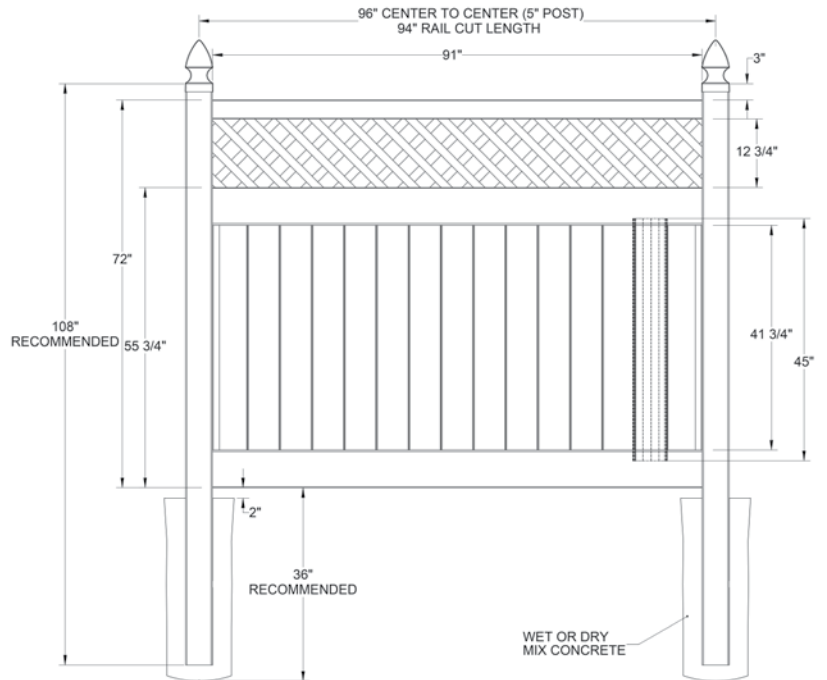

FENCE PANEL