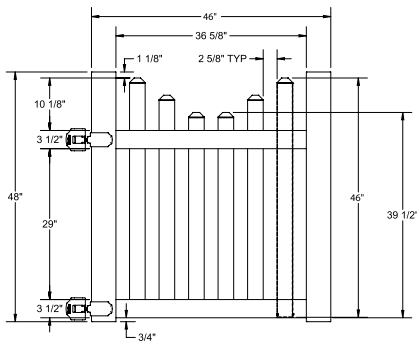

STANDARD | 4' X 6' ROCKPORT

CLASSIC PICKET | SCALLOPED | VERTEX BASE RAIL

DESCRIPTION	WHITE	
	QTY	SKU
4' x 6' Rockport Classic Dog-Ear Picket Scallop Panel (46"H)		73014405
4" x 4" x 72" Line Post (AB)		73014409
4" x 4" x 72" Corner Post (AB)		73014410
4" x 4" x 72" End Gate Post (AB)		73014411
5" x 5" Pyramid Post Cap		73003093
5" x 5" Gothic Post Cap		73003094
5" x 5" New England Post Cap		73045003
4' x 46" Rockport Classic Dog-Ear Picket Scallop Walk Gate		73025379
4' x 58" Rockport Classic Dog-Ear Picket Scallop Drive Gate		73025380
5" x 5" x 94" Gate Post Insert		73012353

WALK GATE