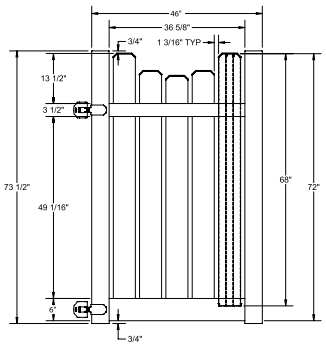

STANDARD | 6' X 8' SARASOTA

SEMI-PRIVATE DOG-EAR SCALLOPED | VERTEX BASE RAIL

DESCRIPTION	WHITE		SAND		CLAY		GRAY	
	QTY	SKU	QTY	SKU	QTY	SKU	QTY	SKU
6' x 8' Sarasota Semi-Private Dog-Ear Scalloped Panel (72"H)		73048539		73048552		73053719		73054650
5" x 5" x 108" Line Post (K)		73011310		73011316		73053716		73054651
5" x 5" x 108" Corner Post (K)		73011311		73011317		73053717		73054652
5" x 5" x 108" End Gate Post (K)		73011312		73011318		73053718		73054653
5" x 5" Pyramid Post Cap		73003093		73003769		73054107		73053068
5" x 5" Gothic Post Cap		73003094		73003760		73024885		N/A
5" x 5" New England Post Cap		73045003		73045004		73054108		73053093
6' x 49½" Sarasota Semi-Private Dog-Ear Scalloped Walk Gate		73048575		73048579		73054293		73054656
6' x 62½" Sarasota Semi-Private Dog-Ear Scalloped Drive Gate		73048576		73048580		73054294		73054657
5" x 5" x 106" Gate Post Insert						73003463		

WALK GATE