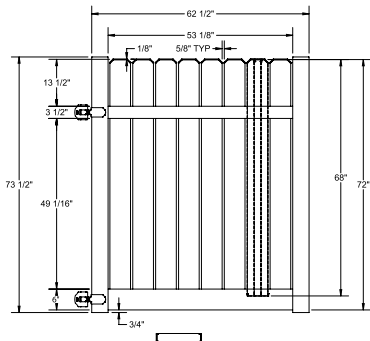

DRIVE GATE

MATERIAL PER SECTION

QTY	ITEM	DIMENSION
1	Top Rail	2" x 3½" x 94"
1	Bottom Rail	2" x 6" x 94"
14	Pickets	¾" x 6" x 68"
1	Aluminum Insert	93"

RAIL PROFILE

VERTEX BASE
1½" x 5½"