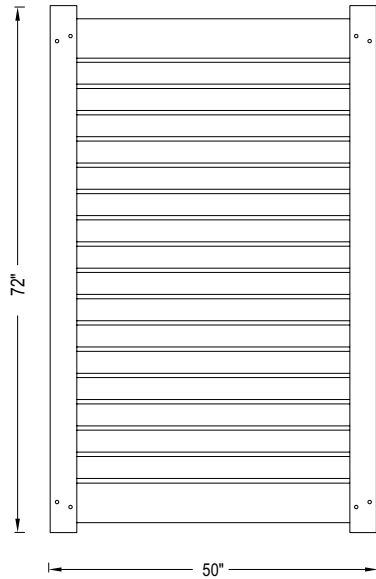

PREMIUM | 6' X 8' LARGO

SEMI-PRIVATE HORIZONTAL | 2" X 6" RAIL

DESCRIPTION	WEATHERED BLEND		SIERRA BLEND		BRAZILIAN BLEND		ARCTIC BLEND	
	QTY	SKU	QTY	SKU	QTY	SKU	QTY	SKU
6' x 8' Largo Semi-Private Horizontal Panel (72"H)		638420		638419		638418		638417
5" x 5" x 107" Corner Post		638270		638269		638268		638267
5" x 5" x 107" Line Post		638249		638248		638247		638246
5" x 5" x 107" End Post		638242		638241		638240		638239
5" x 5" Flat Top Post Cap		410869		410868		410865		410863
5" x 5" New England Post Cap		410880		410879		410875		410872
6' Largo Semi-Private Horizontal Gate Kit		638443		638442		638441		638440
6' x 50" Largo Semi-Private Horizontal Gate		638465		638464		638463		638461

WALK GATE