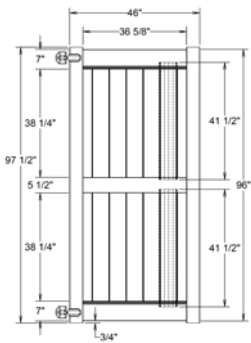

SELECT | 6' X 8' NEWBURY

SOLID VERTICAL PRIVACY | VERTEX GRAND RAIL

DESCRIPTION	WEATHERED ASPEN		MESQUITE		COASTAL CEDAR		CYPRESS	
	QTY	SKU	QTY	SKU	QTY	SKU	QTY	SKU
6' x 8' Newbury Solid Vertical Privacy Panel (72")		73058067		73058091		73056902		73028034
5" x 5" x 108" Line Post (ET)		73058062		73058086		73056917		73028010
5" x 5" x 108" Corner Post (ET)		73058063		73058087		73056918		73028008
5" x 5" x 108" End Gate Post (ET)		73058064		73058088		73056919		73028009
5" x 5" Pyramid Post Cap		73053069		73053065		73042811		73013829
5" x 5" New England Post Cap		73053094		73053091		73045008		73045007
6' x 46" Newbury Solid Vertical Privacy Walk Gate		73058065		73058089		73056900		73025976
6' x 58" Newbury Solid Vertical Privacy Drive Gate		73058066		73058090		73056901		73025990
5" x 5" x 106" Gate Post Insert						73003463		

QS QuickShip available in White only. Applies to: Fence Panels; Line, Corner, End and Gate Posts; and 4' and 5' Wide Gates.

WALK GATE