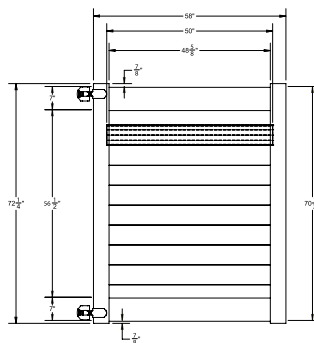

qs QuickShip available in Cypress and Coastal Cedar. Applies to: Fence Panels; Line, Corner, End and Gate Posts; and 4' and 5' Wide Gates.

WALK GATE

FENCE PANEL

DRIVE GATE

MATERIAL PER SECTION

QTY	ITEM	DIMENSION
10	T&G Boards	7/8" x 6" x 66 3/4"
2	U-Channel Post	1" x 1 1/8" x 56 1/2"
2	Rails	1 1/4" x 7" x 70"