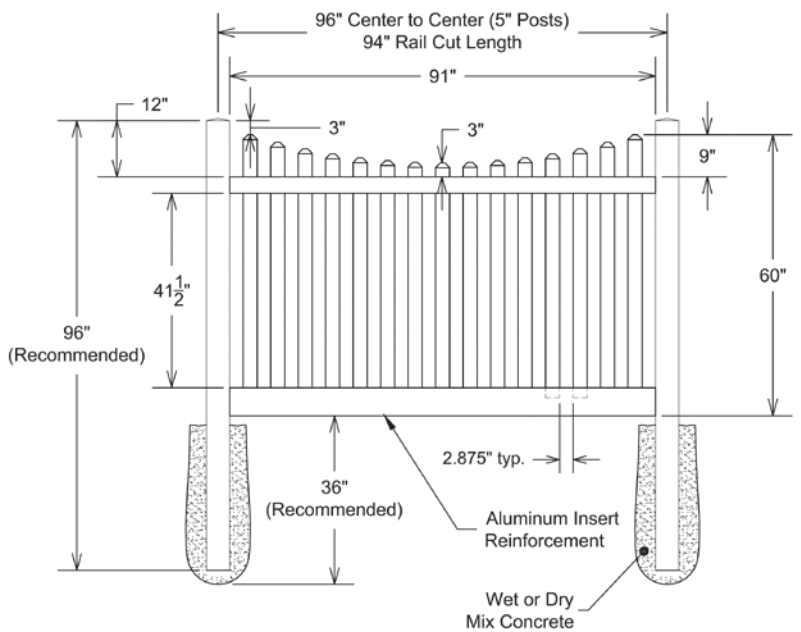

FENCE PANEL