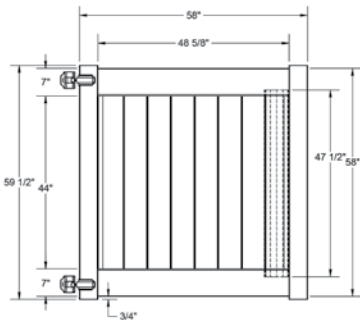

DRIVE GATE

MATERIAL PER SECTION

QTY	ITEM	DIMENSION
2	Rails	1 3/4" x 7" x 94"
15	GlideLock Boards	7/8" x 6" x 47 1/2"
2	U-Channels	45 3/8"

RAIL PROFILE

ELEMENT RESERVE
1 1/4" x 7"