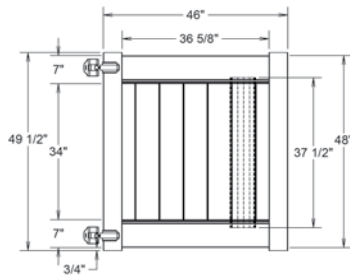

STANDARD | 4' X 8' NEWBURY

SOLID VERTICAL PRIVACY | VERTEX GRAND RAIL

DESCRIPTION	WHITE		SAND		CLAY		GRAY	
	QTY	SKU	QTY	SKU	QTY	SKU	QTY	SKU
4' x 8' Newbury Solid Vertical Privacy(48"H)		73025921		73025922		73053800		73054827
5" x 5" x 84" Line Post (BT)		73025758		73025761		73053797		73054828
5" x 5" x 84" Corner Post (BT)		73025759		73025762		73053799		73054829
5" x 5" x 84" End Gate Post (BT)		73025760		73025763		73053798		73054830
5" x 5" Pyramid Post Cap		73003093		73003769		73054107		73053068
5" x 5" Gothic Post Cap		73003094		73003760		73024885		N/A
5" x 5" New England Post Cap		73045003		73045004		73054108		73053093
4' x 46" Newbury Solid Vertical Privacy Walk Gate		73025833		73025835		73054231		73054831
4' x 58" Newbury Solid Vertical Privacy Drive Gate		73025834		73025836		73054307		73054832
5" x 5" x 82" Gate Post Insert						73003718		

OS QuickShip available in White and Sand only. Applies to: Fence Panels; Line, Corner, End and Gate Posts; and 4' and 5' Wide Gates.

WALK GATE