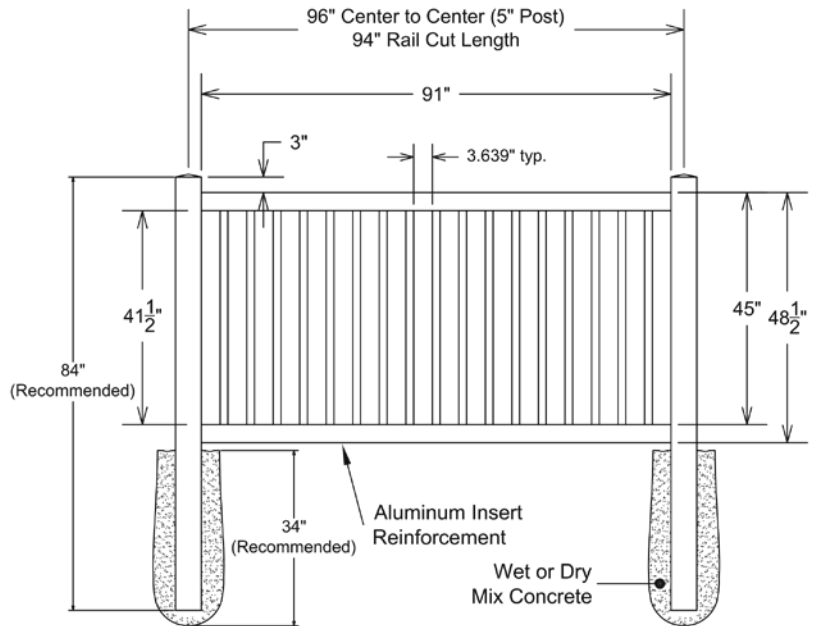

FENCE PANEL