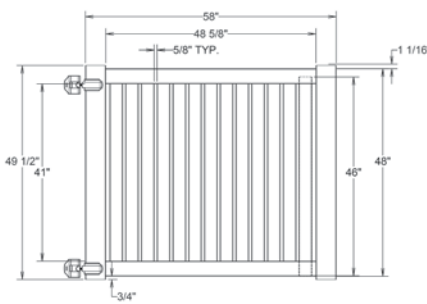

WALK GATE

FENCE PANEL

DRIVE GATE

MATERIAL PER SECTION

QTY	ITEM	DIMENSION
2	Rails	2" x 3 1/2" x 94"
25	Pickets	7/8" x 3" x 46 1/4"
1	Aluminum Insert	93"

RAIL PROFILE

2" x 3 1/2"

STANDARD | 6' X 8' FOLLY