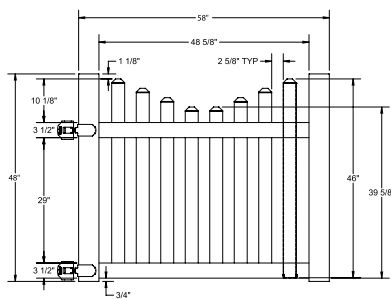

DRIVE GATE

MATERIAL PER SECTION

QTY	ITEM	DIMENSION
2	Top and Bottom Rail	2" x 3 1/2" x 70"
11	Dogear Caps	7/8" x 3"
1	Picket	7/8" x 3" x 39 3/8"
2	Pickets	7/8" x 3" x 39 11/16"

RAIL PROFILE

QTY	ITEM	DIMENSION
2	Pickets	7/8" x 3" x 40 1/2"
2	Pickets	7/8" x 3" x 41 3/4"
2	Pickets	7/8" x 3" x 43 1/2"
2	Pickets	7/8" x 3" x 46"

VERTEX BASE
1 1/2" x 5 1/2"