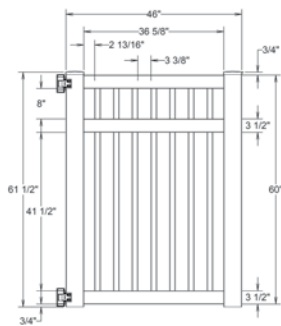

STANDARD | 5' X 8' NORWALK SLIM

CLOSED PICKET | 3 RAIL | 2" X 3½" RAIL

DESCRIPTION	WHITE		SAND	
	QTY	SKU	QTY	SKU
5' x 8' Norwalk Slim Closed Picket 3 Rail Panel (60"H)		73012234		73012237
5" x 5" x 96" Line Post (J)		73012090		73012096
5" x 5" x 96" Corner Post (J)		73012091		73012097
5" x 5" x 96" End Post (J)		73012092		73012098
5" x 5" Pyramid Post Cap		73003093		73003769
5" x 5" Gothic Post Cap		73003094		73003760
5" x 5" New England Post Cap		73045003		73045004
5' x 46" Norwalk Slim Closed Picket 3 Rail Walk Gate		73024338		73024340
5' x 58" Norwalk Slim Closed Picket 3 Rail Drive Gate		73024339		73024341
5" x 5" x 94" Gate Post Insert				73012353

WALK GATE