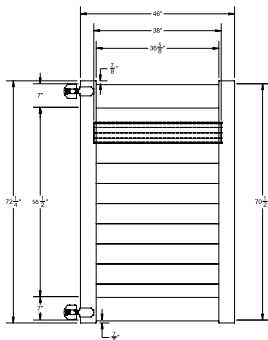

SELECT | 6' X 8' MADISON

HORIZONTAL PRIVACY | ELEMENT RESERVE RAIL

DESCRIPTION	CYPRESS		DRIFTWOOD	
	QTY	SKU	QTY	SKU
6' x 8' Madison Horizontal Privacy Panel (72"H)		73045591		73045584
5" x 5" x 108" Line Post (AD)		73045592		73045585
5" x 5" x 108" Corner Post (AD)		73045593		73045586
5" x 5" x 108" End Post (AD)		73045594		73045587
5" x 5" Pyramid Post Cap		73013829		73042811
5" x 5" New England Post Cap		73045007		73045008
6' x 46" Madison Horizontal Privacy Walk Gate		73056880		73045589
6' x 58" Madison Horizontal Privacy Drive Gate		73056881		73045590
5" x 5" x 106" Gate Post Insert		73003463		

qs QuickShip available in Cypress and Driftwood. Applies to: Fence Panels; Line, Corner, End and Gate Posts; and 4' and 5' Wide Gates.

WALK GATE