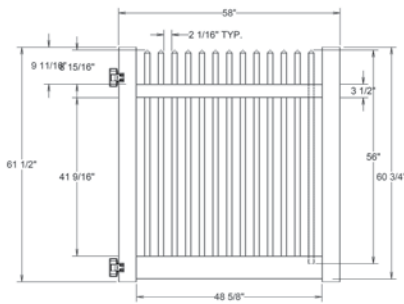

DRIVE GATE

MATERIAL PER SECTION

QTY	ITEM	DIMENSION
1	Top Rail	2" x 3 1/2" x 94"
1	Bottom Rail	2" x 6" x 94"
25	Picket Caps	1 1/2" x 1 1/2"
25	Pickets	1 1/2" x 1 1/2" x 55 3/16"
1	Aluminum Insert	93"

RAIL PROFILE