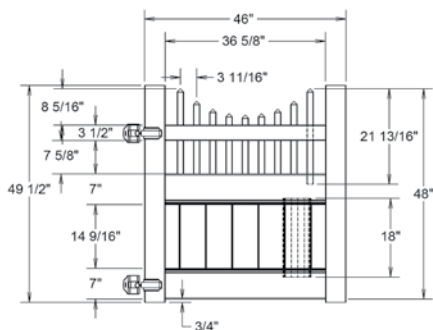

STANDARD | 4' X 8' SOMERSET

OPEN SPINDLE TOP PRIVACY | VERTEX GRAND RAIL

DESCRIPTION	WHITE		SAND	
	QTY	SKU	QTY	SKU
4' x 8' Somerset Open Spindle Top Privacy Panel (48"H)		73025954		73025955
5" x 5" x 84" Line Post (JT)		73025809		73025812
5" x 5" x 84" Corner Post (JT)		73025810		73025813
5" x 5" x 84" End Gate Post (JT)		73025811		73025814
5" x 5" Pyramid Post Cap		73003093		73003769
5" x 5" Gothic Post Cap		73003094		73003760
5" x 5" New England Post Cap		73045003		73045004
4' x 46" Somerset Open Spindle Top Privacy Walk Gate		73025900		73025902
4' x 58" Somerset Open Spindle Top Privacy Drive Gate		73025901		73025903
5" x 5" x 82" Gate Post Insert			73003718	

WALK GATE