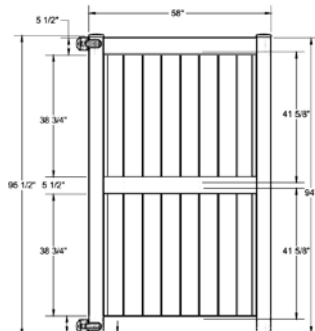

OS QuickShip available in White only. Applies to: Fence Panels; Line, Corner, End and Gate Posts; and 4' and 5' Wide Gates.

WALK GATE

FENCE PANEL

DRIVE GATE

MATERIAL PER SECTION

QTY	ITEM	DIMENSION
2	Rail	1 3/4" x 5.47" x 70"
1	Double Slit	1 1/2" x 5 1/2" x 70"
22	T&G Boards	7/8" X 6' X 41 5/8"
4	U-Channels	39 5/8"