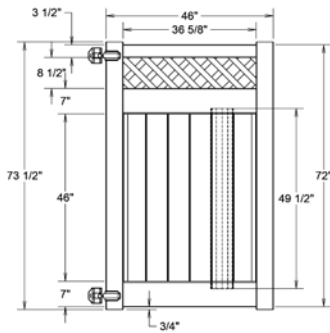

STANDARD | 6' X 8' TYBEE

LATTICE TOP PRIVACY | ELEMENT RESERVE RAIL

DESCRIPTION	WHITE		SAND		CLAY	
	QTY	SKU	QTY	SKU	QTY	SKU
6' x 8' Tybee Lattice Top Privacy Panel (72")		73040108		73040114		73053834
5" x 5"x 108" Line Post		73040109		73040115		73053837
5" x 5"x 108" Corner Post		73040110		73040116		73053838
5" x 5"x 108" End Post		73040111		73040117		73053833
5" x 5" Pyramid Post Cap		73003093		73003769		73054107
5" x 5" Internal Post Cap		73007092		73007093		73024884
5" x 5" New England Post Cap		73045003		73045004		73054108
6' x 46" Tybee Lattice Top Privacy Walk Gate (72")		73040112		73040118		73053835
6' x 58" Tybee Drive Gate (72")		73040113		73040119		73053836
5" x 5" x 106" Gate Post Insert				73003463		

QS QuickShip available in White and Sand only. Applies to: Fence Panels; Line, Corner, End and Gate Posts; and 4' and 5' Wide Gates.

WALK GATE