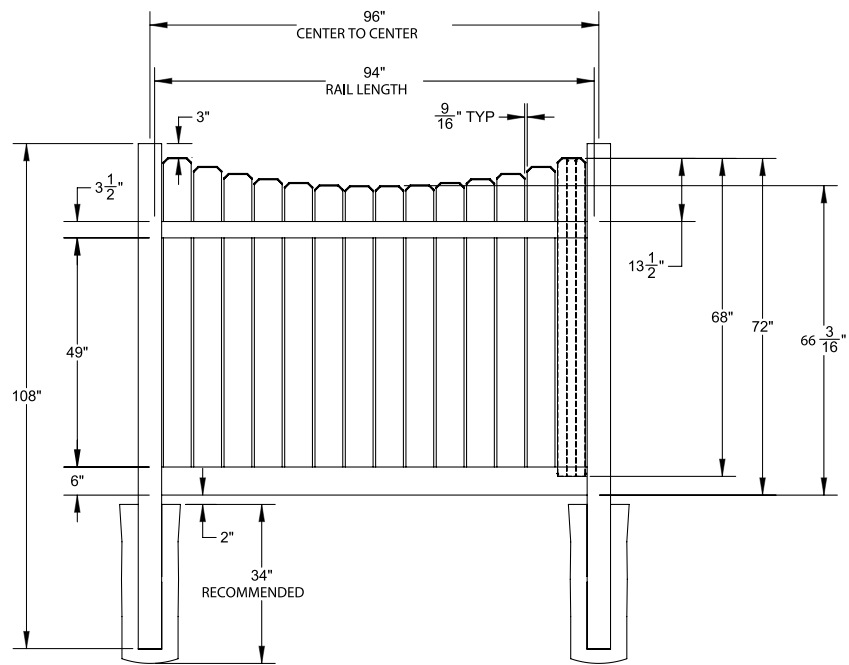

FENCE PANEL