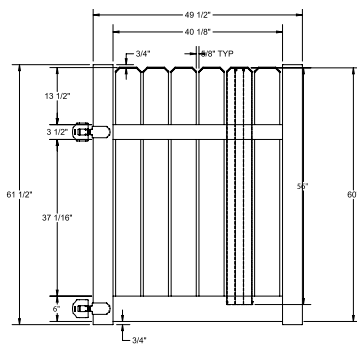

STANDARD | 5' X 8' SARASOTA

SEMI-PRIVATE DOG-EAR STRAIGHT | VERTEX BASE RAIL

DESCRIPTION	WHITE		SAND	
	QTY	SKU	QTY	SKU
5' x 8' Sarasota Semi-Private Dog-Ear Straight (60"H)		73048537		73048550
5" x 5" x 96" Line Post (MM)		73011334		73011340
5" x 5" x 96" Corner Post (MM)		73011335		73011341
5" x 5" x 96" End Gate Post (MM)		73011336		73011342
5" x 5" Pyramid Post Cap		73003093		73003769
5" x 5" Gothic Post Cap		73003094		73003760
5" x 5" New England Post Cap		73045003		73045004
5' x 49½" Sarasota Semi-Private Dog-Ear Straight Walk Gate		73048585		73048589
5' x 62½" Sarasota Semi-Private Dog-Ear Straight Drive Gate		73048586		73048590
5" x 5" x 94" Gate Post Insert			73012353	

WALK GATE