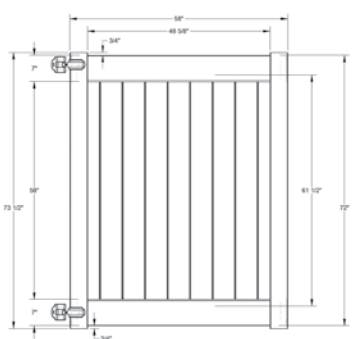

DRIVE GATE

MATERIAL PER SECTION

QTY	ITEM	DIMENSION
2	Rails	1 3/4" x 7" x 94"
15	GlideLock Boards	7/8" x 6" x 61 1/2"
2	U-Channels	7/8" x 1 3/8" x 58 3/8"

RAIL PROFILE

ELEMENT RESERVE
1 1/4" x 7"