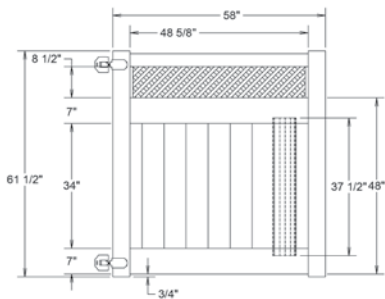

DRIVE GATE

MATERIAL PER SECTION

QTY	ITEM	DIMENSION
1	Top Rail	2" x 3 1/2" x 94"
2	Decorative Bottom Rails	2" x 7" x 94"
15	GlideLock Boards	3/8" x 6" x 49 1/2"

RAIL PROFILE

QTY	ITEM	DIMENSION
1	Lattice	14.18" x 94" Privacy
2	U-Channels	3/8" x 1 1/8" x 46.37"