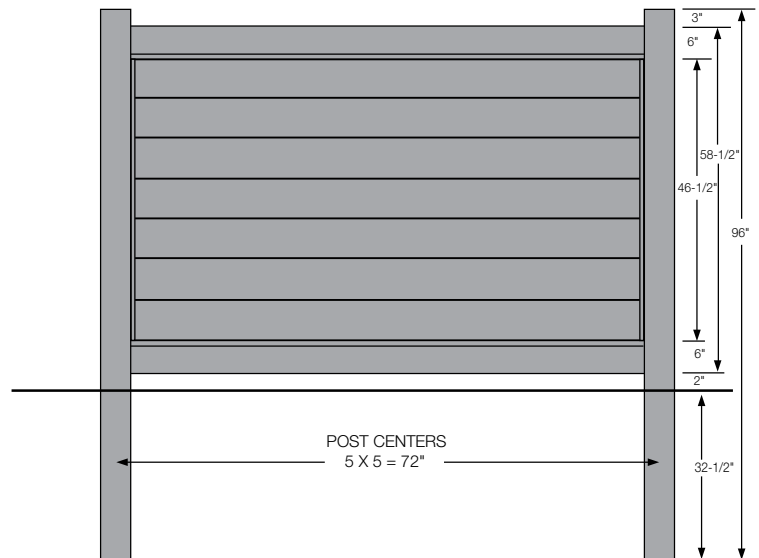

STANDARD | 5' X 6' MADISON

HORIZONTAL PRIVACY | ELEMENT LX RAIL

DESCRIPTION	WHITE		SAND		CLAY	
	QTY	SKU	QTY	SKU	QTY	SKU
5' x 6' Madison Solid Vertical Privacy Panel (60")		642109		73057773		73057774
5" x 5" x 96" Corner Post		642218		73057743		73057744
5" x 5" x 96" Line Post		642219		73057747		73057748
5" x 5" x 96" End Gate Post		642220		73057745		73057746
5" x 5" Pyramid Post Cap		73003093		73003769		73054107
5" x 5" Gothic Post Cap		73003094		73003760		73024885
5" x 5" New England Post Cap		73045003		73045004		73054108
48' Madison Solid Vertical Privacy Gate Kit		642037		73057761		73057762
4' x 50" Madison Solid Vertical Privacy Gate		642046		73057767		73057768

GATE

FENCE PANEL

MATERIAL PER SECTION

QTY	ITEM	DIMENSION
1	Top/Bottom Rail with Steel	2" x 6" x 71"
1	Deco Top/Bottom Rail	2" x 6" x 71"
7	T&G Boards	$\frac{7}{8}$" x 7" x $66\frac{1}{2}$"
2	Aluminum End Channel	1" x $1\frac{1}{2}$" x $60\frac{1}{2}$"
2	Lock Rings	N/A

RAIL PROFILE