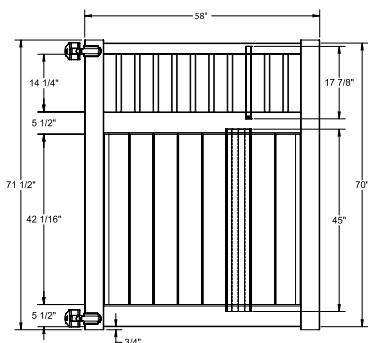

DRIVE GATE

MATERIAL PER SECTION

QTY	ITEM	DIMENSION
1	Top Rail	1 3/4" x 2 3/4" x 70"
2	Mid & Bottom Rail	1 3/4" x 5 1/2" x 70"
13	Pickets	1 3/8" x 1 3/8" x 17 7/8"
11	GlideLock Boards	7/8" x 6" x 45"
2	U-Channels	7/8" x 1 3/8" x 42 1/2"

RAIL PROFILE