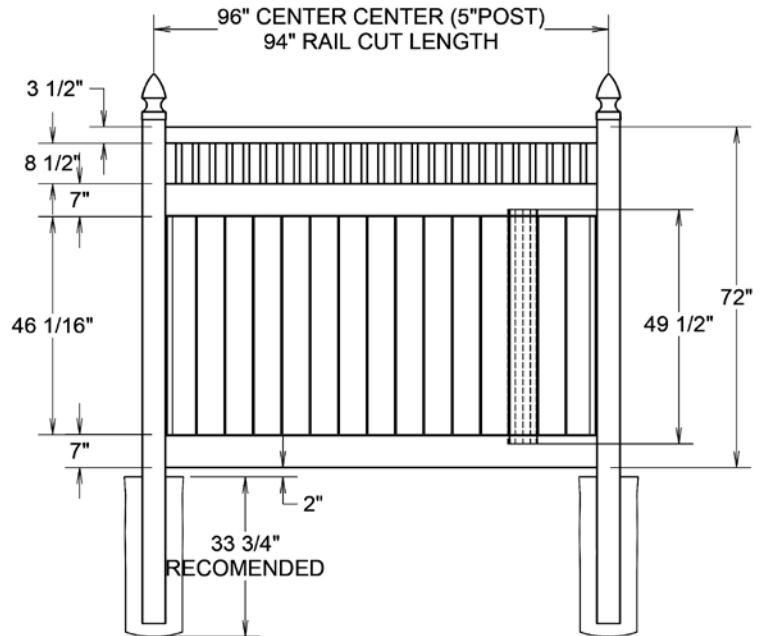

FENCE PANEL