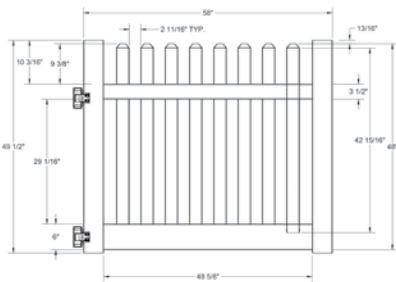

QS QuickShip available in White only. Applies to: Fence Panels; Line, Corner, End and Gate Posts; and 4' and 5' Wide Gates.

WALK GATE

FENCE PANEL

DRIVE GATE

MATERIAL PER SECTION

QTY	ITEM	DIMENSION
1	Top Rail	2" x 3 1/2" x 94"
1	Bottom Rail	2" x 6" x 94"
15	Pickets	7/8" x 3" x 42 15/16"
15	Dog-ear Caps	7/8" x 3"