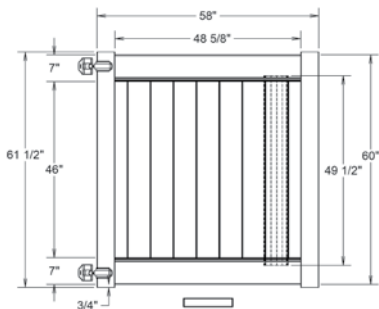

DRIVE GATE

MATERIAL PER SECTION

QTY	ITEM	DIMENSION
2	Decorative Rails	2" x 7" x 94"
15	GlideLock Boards	7/8" x 6" x 49 1/2"
2	U-Channels	46 3/8"

RAIL PROFILE