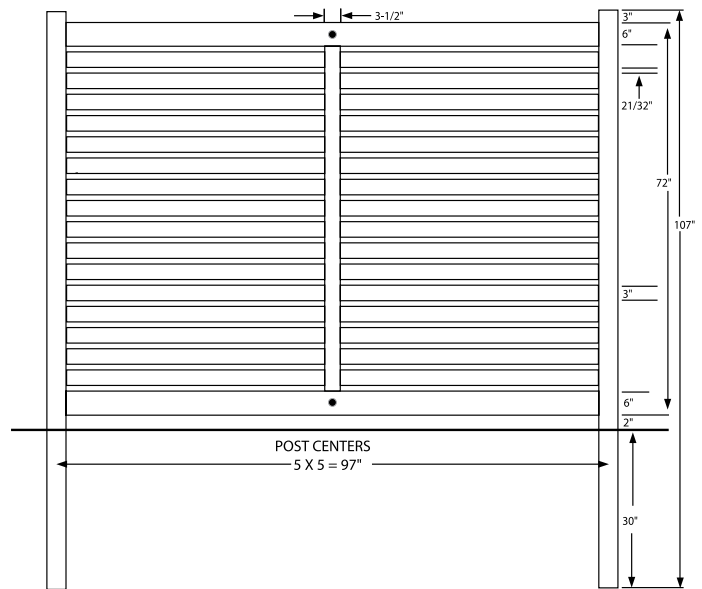

FENCE PANEL

MATERIAL PER SECTION

QTY	ITEM	DIMENSION
2	Top/Bottom Rail with Steel	2" x 6" x 95"
1	Mid Brace	2" x 4" x 63 3/8"
16	Picket Crimped	7/8" x 3" x 96"
4	Lock Rings	N/A

RAIL PROFILE

2" x 6"