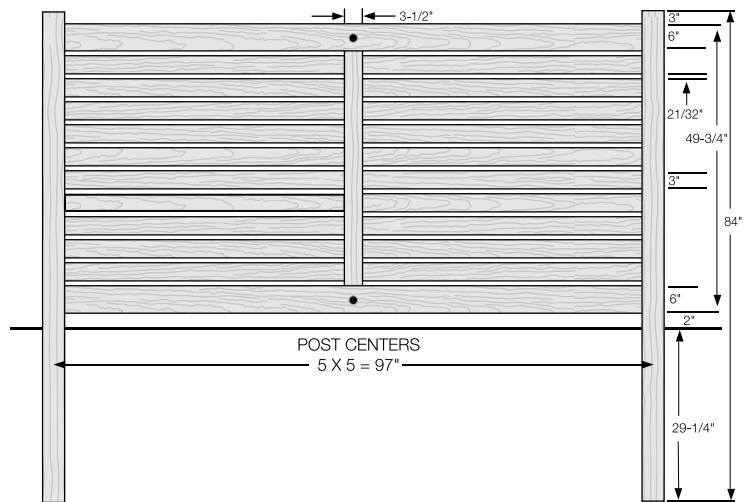

PREMIUM | 4' X 8' LARGO

SEMI-PRIVATE HORIZONTAL | 2" X 6" RAIL

DESCRIPTION	WEATHERED BLEND		SIERRA BLEND		BRAZILIAN BLEND		ARCTIC BLEND	
	QTY	SKU	QTY	SKU	QTY	SKU	QTY	SKU
4' x 8' Largo Semi-Private Horizontal Panel (48"H)		638405		638404		638403		638402
5" x 5" x 84" Corner Post		638197		638196		638175		638174
5" x 5" x 84" Line Post		638183		638182		638181		638179
5" x 5" x 84" End Post		638144		638143		638132		638131
5" x 5" Flat Top Post Cap		410869		410868		410865		410863
5" x 5" New England Post Cap		410880		410879		410875		410872
4' Largo Semi-Private Horizontal Gate Kit		638429		638428		638427		638426
4' x 50" Largo Semi-Private Horizontal Gate		638447		638446		638425		638424

WALK GATE

FENCE PANEL

MATERIAL PER SECTION

RAIL PROFILE

QTY	ITEM	DIMENSION
2	Top/Bottom Rail with Steel	2" x 6" x 95"
1	Mid Brace	2" x 4" x 41 1/32"

QTY	ITEM	DIMENSION
10	Picket Crimped	7/8" x 3" x 96"
4	Lock Rings	N/A