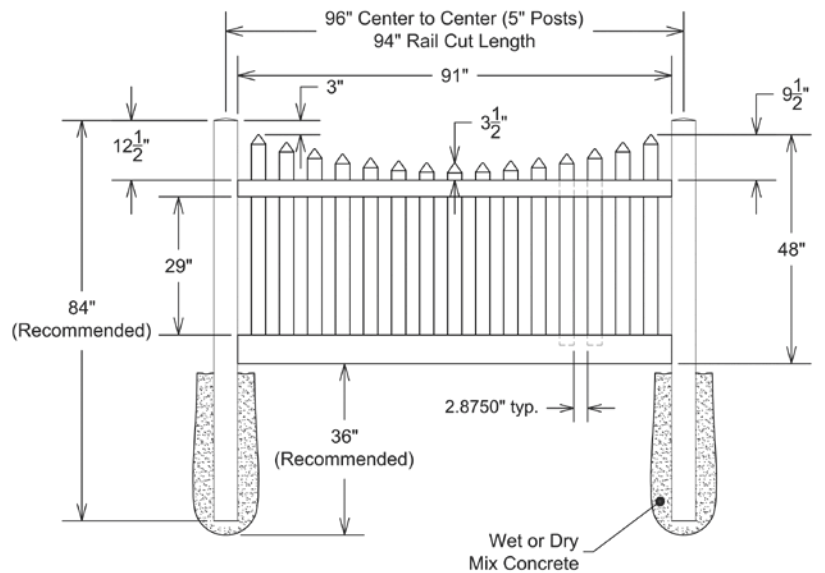

QS QuickShip available in White only. Applies to: Fence Panels; Line, Corner, End and Gate Posts; and 4' and 5' Wide Gates.

WALK GATE

FENCE PANEL

DRIVE GATE

MATERIAL PER SECTION

QTY	ITEM	DIMENSION
1	Top Rail	2" x 3 1/2" x 94"
1	Bottom Rail	2" x 6" x 94"
15	Spade Caps	7/8" x 3"
1	Picket	7/8" x 3" x 36"
2	Pickets	7/8" x 3" x 36 1/8"
2	Pickets	7/8" x 3" x 36 1/2"