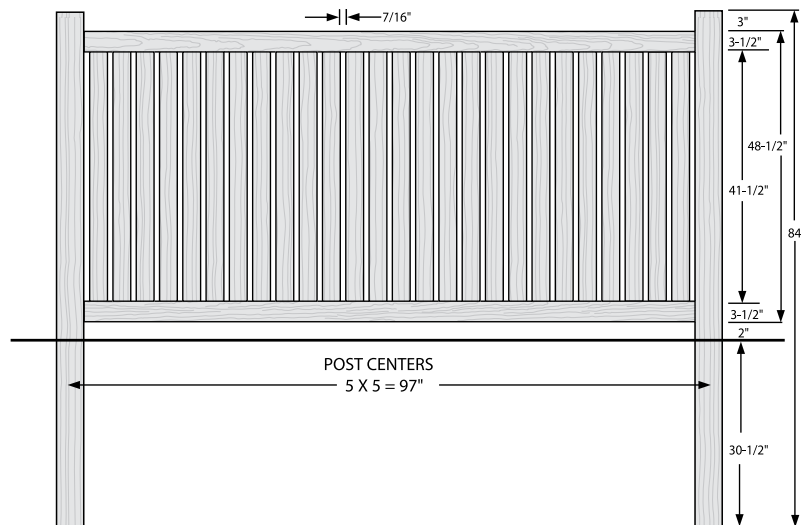

DESCRIPTION	WEATHERED BLEND		SIERRA BLEND		BRAZILIAN BLEND		ARCTIC BLEND	
	QTY	SKU	QTY	SKU	QTY	SKU	QTY	SKU
4' x 8' Folly Semi-Private 3" Panel (48"H)		630899		630276		631499		630923
5" x 5" x 84" Corner Post		648491		648506		648488		648487
5" x 5" x 84" Line Post		648464		648465		648461		648459
5" x 5" x 84" End Post		648530		648531		648526		648525
5" x 5" Flat Top Post Cap		410869		410868		410865		410863
5" x 5" New England Post Cap		410880		410879		410875		410872
4' Folly Semi-Private 3" Gate Kit		630842		630291		631591		630880
4' x 50" Folly Semi-Private 3" Gate		630902		630285		631618		630926

WALK GATE

FENCE PANEL

MATERIAL PER SECTION

RAIL PROFILE

QTY	ITEM	DIMENSION
1	Routed Top Rail with Steel	2" x 4" x 95 1/2"
1	Routed Bottom Rail with Steel	2" x 4" x 95 1/2"
26	Picket	7/8" x 3" x 48"