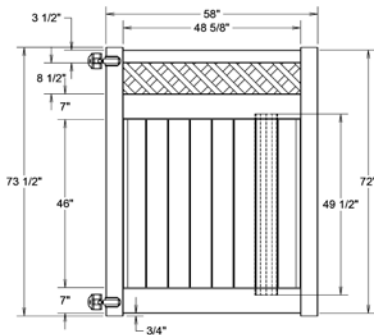

DRIVE GATE

MATERIAL PER SECTION

QTY	ITEM	DIMENSION
1	Rail	1 3/4" x 7" x 94"
1	Rail w/Barb Slit	1 3/4" x 7" x 94"
15	T&G Boards	7/8" x 6" x 49 1/2"

RAIL PROFILE

QTY	ITEM	DIMENSION
1	Top Rail w/Slit & Lt	2" x 3 1/2" x 94"
2	U-Channel	1.02" x 1.379" x 46 3/8"
1	Classic Diamond Lattice	12" x 94"

ELEMENT RESERVE
1 3/4" X 7"