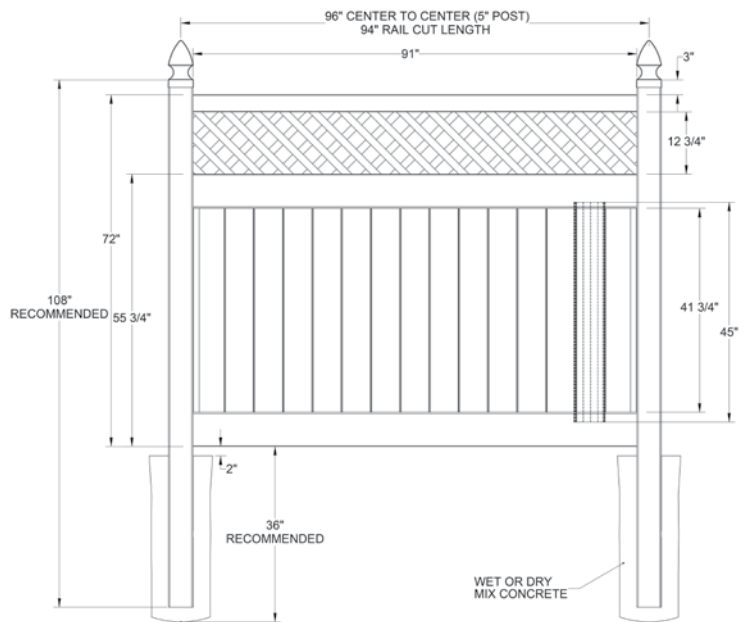

FENCE PANEL