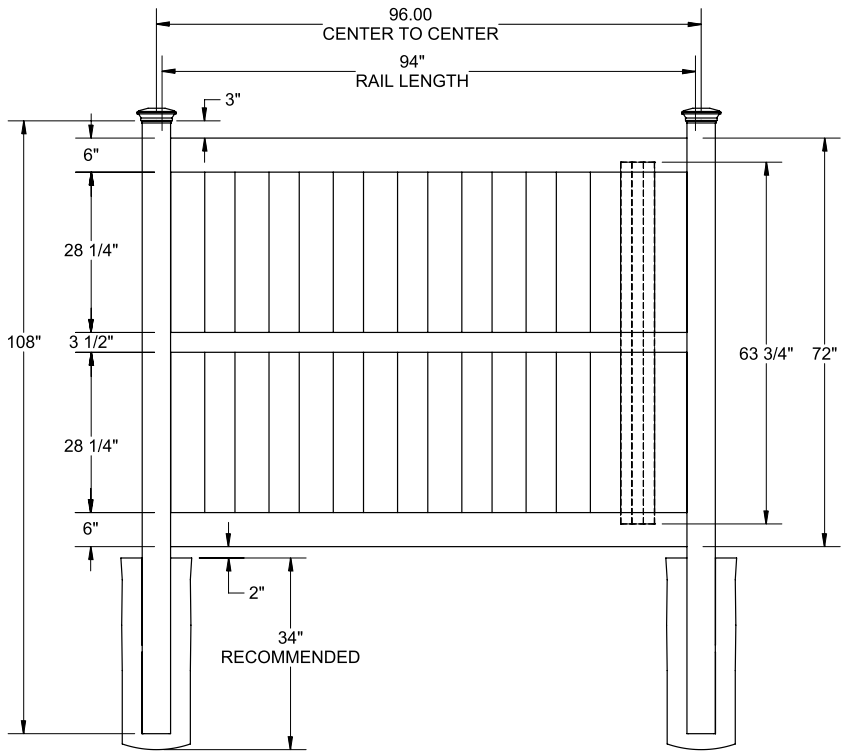

FENCE PANEL