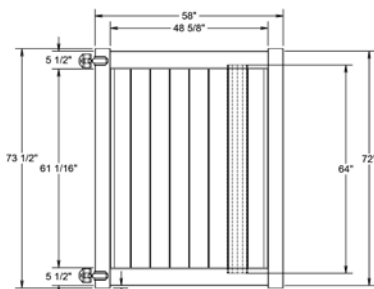

DRIVE GATE

MATERIAL PER SECTION

QTY	ITEM	DIMENSION
2	Decorative Rails	1 3/4" x 5 1/2" x 96"
15	GlideLock Boards	7/8" 6" x 64"
2	U-Channels	1.02" x 1.379" x 61 1/2"

RAIL PROFILE