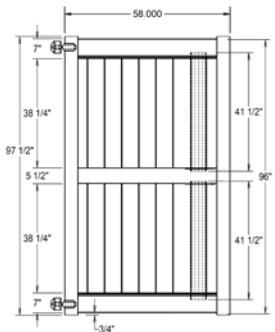

QS QuickShip available in White only. Applies to: Fence Panels; Line, Corner, End and Gate Posts; and 4' and 5' Wide Gates.

WALK GATE

FENCE PANEL

DRIVE GATE

MATERIAL PER SECTION

QTY	ITEM	DIMENSION
2	Decorative Rails	2" x 7" x 94"
15	GlideLock Boards	7/8" x 6" x 61 1/2"
2	U-Channels	7/8" x 1 3/8" x 58.37"