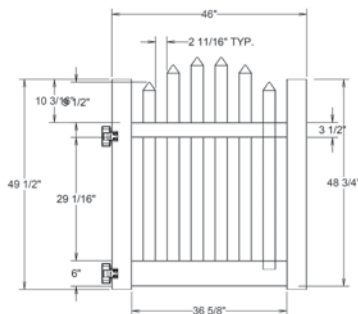

STANDARD | 4' X 8' NANTUCKET

CLASSIC SPADE PICKET | ARCHED | VERTEX BASE RAIL

DESCRIPTION	WHITE		SAND	
	QTY	SKU	QTY	SKU
4' x 8' Nantucket Classic Spade Picket Arched Panel (48"H)		73012053		73012056
5" x 5" x 84" Line Post (B)		73011754		73011760
5" x 5" x 84" Corner Post (B)		73011755		73011761
5" x 5" x 84" End Gate Post (B)		73011756		73011762
5" x 5" Pyramid Post Cap		73003093		73003769
5" x 5" Gothic Post Cap		73003094		73003760
5" x 5" New England Post Cap		73045003		73045004
4' x 46" Nantucket Classic Spade Picket Arched Walk Gate		73024326		73024328
4' x 58" Nantucket Classic Spade Picket Arched Drive Gate		73024327		73024329
5" x 5" x 82" Gate Post Insert		73003718		

OS QuickShip available in White and Sand only. Applies to: Fence Panels; Line, Corner, End and Gate Posts; and 4' and 5' Wide Gates.

WALK GATE