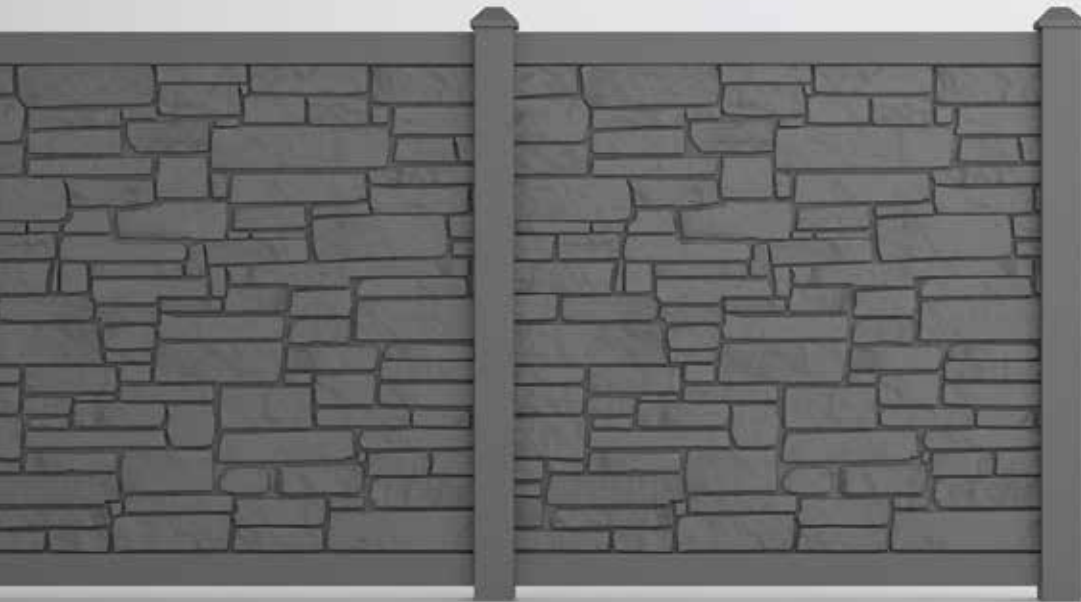

MOLDED

MOLDED PRIVACY

BOULDER

Transform your acreage with heavy, virtually rock-solid polyethylene panels engineered to absorb noise and resist impact. At 8' and 12' heights, the stackable units and earth tone colors blend in with suburban and rural settings.

Shown in Dark Gray Granite

INNOVATIONS

- ↔ StayStraight®
- ☀ SolarGuard®
- SimTek™

SIZES

Width:
6' and 8'

Height:
4', 6' and stackable to
8' and 12'

PREMIUM

$$$$

SimTek™ Molded Panel Technology