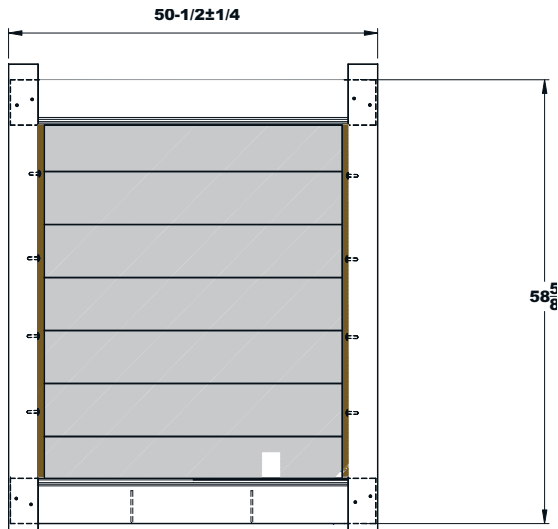

STANDARD | 5' X 6' MADISON

HORIZONTAL PRIVACY | ELEMENT LX RAIL

DESCRIPTION	WHITE		SAND		CLAY	
	QTY	SKU	QTY	SKU	QTY	SKU
5' x 6' Madison Solid Vertical Privacy Panel (60")		642109		73057773		73057774
5" x 5" x 96" Corner Post		642218		73057743		73057744
5" x 5" x 96" Line Post		642219		73057747		73057748
5" x 5" x 96" End Gate Post		642220		73057745		73057746
5" x 5" Pyramid Post Cap		73003093		73003769		73054107
5" x 5" Gothic Post Cap		73003094		73003760		73024885
5" x 5" New England Post Cap		73045003		73045004		73054108
48' Madison Solid Vertical Privacy Gate Kit		642037		73057761		73057762
4' x 50" Madison Solid Vertical Privacy Gate		642046		73057767		73057768

GATE

FENCE PANEL

MATERIAL PER SECTION

QTY	ITEM	DIMENSION
1	Top/Bottom Rail with Steel	2" x 6" x 71"
1	Deco Top/Bottom Rail	2" x 6" x 71"
7	T&G Boards	$\frac{7}{8}$" x 7" x $66\frac{1}{2}$"
2	Aluminum End Channel	1" x $1\frac{1}{2}$" x $60\frac{1}{2}$"
2	Lock Rings	N/A

RAIL PROFILE