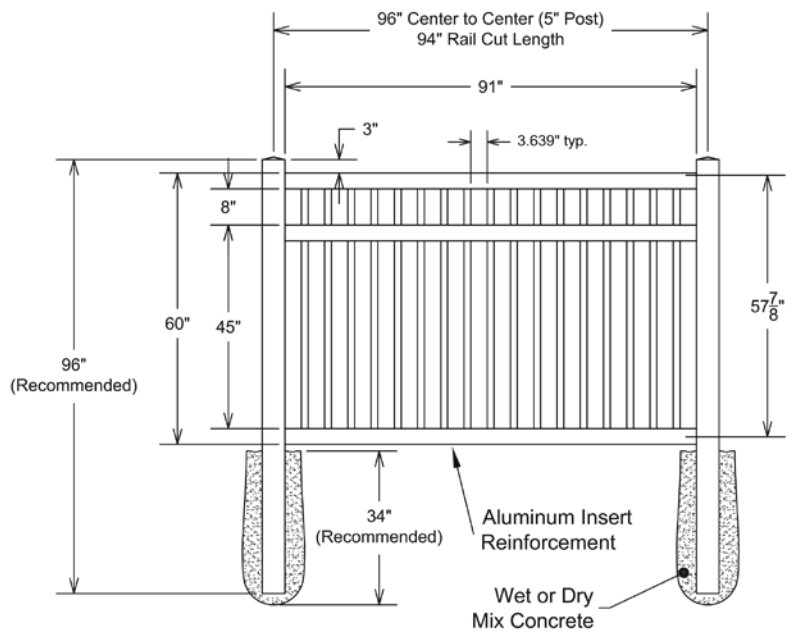

FENCE PANEL