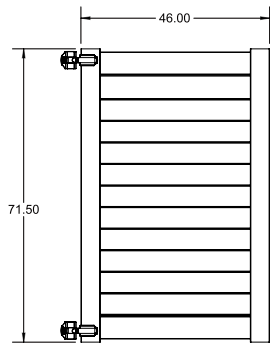

STANDARD | 6' X 6' SEASIDE

SEMI-PRIVATE HORIZONTAL LOUVERED

DESCRIPTION	WHITE		SAND	
	QTY	SKU	QTY	SKU
6' x 6' Seaside Semi-Private Horizontal Louvered Panel (72"H)		73050573		73050574
5" x 5" x 102" Line Post (ZE)		73050554		73050555
5" x 5" x 102" Right End Gate Post		73050556		73050557
5" x 5" x 102" Left End Gate Post		73050558		73050559
6" x 6" x 102" Outside Seaside Corner Post		73054350		73054348
6" x 6" x 102" Inside Seaside Corner Post		73054351		73054349
5" x 5" Pyramid Post Cap		73003093		73003769
5" x 5" Gothic Post Cap		73003094		73003760
5" x 5" New England Post Cap		73045003		73045004
6" x 6" Pyramid Post Cap		73054353		73054354
6" x 6" New England Post Cap		73054355		73054356
6' x 46" Seaside Semi-Private Horizontal Louvered Walk Gate		73050570		73050567
6' x 58" Seaside Semi-Private Horizontal Louvered Drive Gate		73050568		73050571
5" x 5" x 106" Gate Post Insert			7300346	

qs QuickShip available in White only. Applies to: Fence Panels; Line, Corner, End and Gate Posts; and 4' and 5' Wide Gates.

WALK GATE