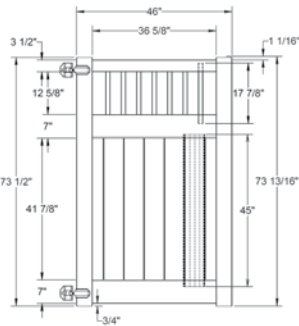

STANDARD | 6' X 8' CHESAPEAKE

CLOSED SPINDLE PRIVACY | ELEMENT RESERVE RAIL

DESCRIPTION	WHITE		SAND	
	QTY	SKU	QTY	SKU
6' x 8' Chesapeake Closed Spindle Privacy Panel (72"H)		73024943		73024942
5" x 5" x 108" Line Post (OA)		73024912		73024911
5" x 5" x 108" Corner Post (OA)		73024899		73024898
5" x 5" x 108" End Post (OA)		73024902		73024901
5" x 5" Pyramid Post Cap		73003093		73003769
5" x 5" Gothic Post Cap		73003094		73003760
5" x 5" New England Post Cap		73045003		73045004
6' x 46" Chesapeake Closed Spindle Privacy Walk Gate		73024921		73024920
6' x 58" Chesapeake Closed Spindle Privacy Panel Drive Gate		73024932		73024931
5" x 5" x 106" Gate Post Insert			73003463	

QS QuickShip available in White only. Applies to: Fence Panels; Line, Corner, End and Gate Posts; and 4' and 5' Wide Gates.

WALK GATE