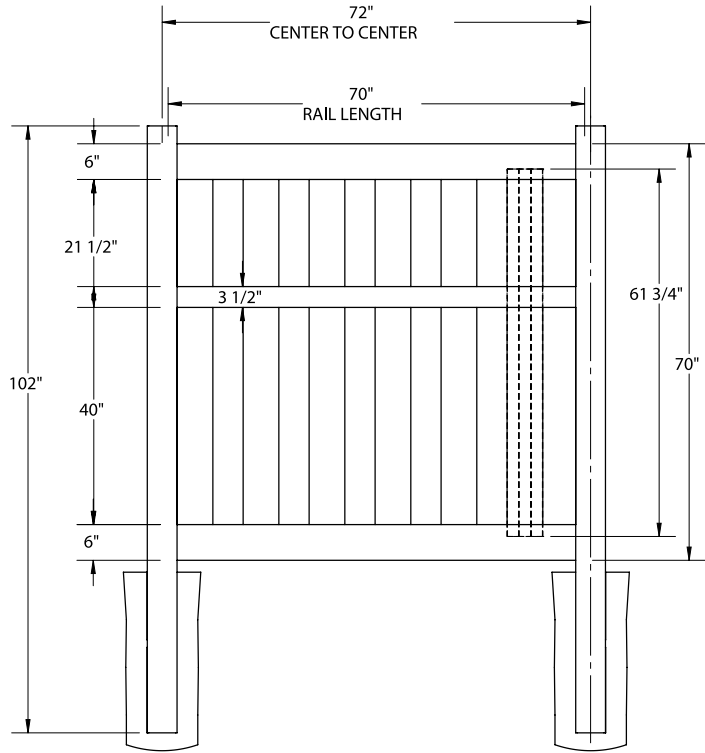

FENCE PANEL