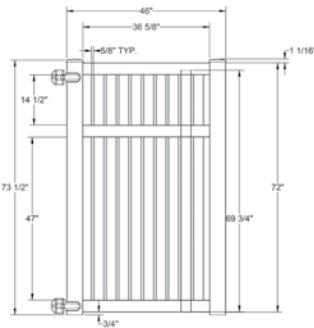

STANDARD | 6' X 8' FOLLY

SEMI-PRIVATE 3"

DESCRIPTION	WHITE		SAND	
	QTY	SKU	QTY	SKU
6' x 8' Folly Semi-Private 3" Panel (72"H)		73011597		73011600
5" x 5" x 108" Line Post (L)		73011682		73011688
5" x 5" x 108" Corner Post (L)		73011683		73011689
5" x 5" x 108" End Gate Post (L)		73011684		73011690
5" x 5" Pyramid Post Cap		73003093		73003769
5" x 5" Gothic Post Cap		73003094		73003760
5" x 5" New England Post Cap		73045003		73045004
6' x 46" Folly Semi-Private 3" Walk Gate		73024181		73024183
6' x 58" Folly Semi-Private 3" Drive Gate		73024182		73024184
5" x 5" x 106" Gate Post Insert		73003463		

QS QuickShip available in White only. Applies to: Fence Panels; Line, Corner, End and Gate Posts; and 4' and 5' Wide Gates.

WALK GATE