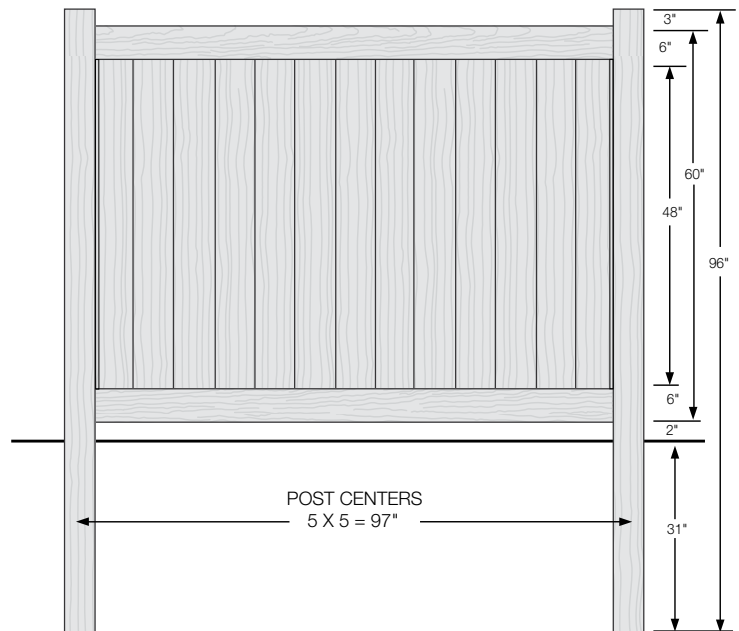

PREMIUM | 5' X 8' NEWBURY

SOLID VERTICAL PRIVACY | ELEMENT PREMIUM LX RAIL

DESCRIPTION	WEATHERED BLEND		SIERRA BLEND		BRAZILIAN BLEND		ARCTIC BLEND	
	QTY	SKU	QTY	SKU	QTY	SKU	QTY	SKU
5' x 8' Newbury Solid Vertical Privacy Panel (60"H)		630353		630199		630500		630317
5" x 5" x 96" Corner Post		630371		630201		630518		630335
5" x 5" x 96" Line Post		630372		630202		630519		630336
5" x 5" x 96" End Post		630373		630203		630520		630337
5" x 5" Flat Top Post Cap		410869		410868		410865		410863
5" x 5" New England Post Cap		410880		410879		410875		410872
5' Newbury Solid Vertical Privacy Gate Kit		630356		630211		630503		630320
5' x 36½" Newbury Solid Vertical Privacy Gate		630439		630438		630615		630436
5' x 50" Newbury Solid Vertical Privacy Gate		630359		630213		630506		630323
5 x 64¼" Newbury Solid Vertical Privacy Gate		630443		630442		630616		630440

WALK GATE

FENCE PANEL

MATERIAL PER SECTION

RAIL PROFILE

QTY	ITEM	DIMENSION
2	Steel Reinforced Channel	2" x 6" x 95"
4	Lock Rings	N/A

QTY	ITEM	DIMENSION
13	T&G Boards	7/8" x 7" x 50¾"
2	End Channel	7/8" x 1" x 47¾"