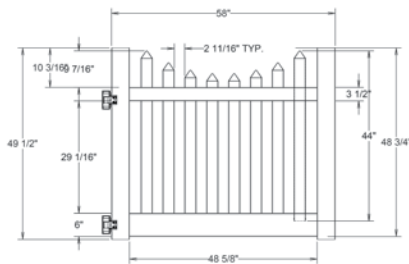

QS QuickShip available in White only. Applies to: Fence Panels; Line, Corner, End and Gate Posts; and 4' and 5' Wide Gates.

WALK GATE

FENCE PANEL

DRIVE GATE

MATERIAL PER SECTION

QTY	ITEM	DIMENSION
1	Top Rail	2" x 3 1/2" x 94"
1	Bottom Rail	2" x 6" x 94"
15	Spade Caps	7/8" x 3"
1	Picket	7/8" x 3" x 36"
2	Pickets	7/8" x 3" x 36 1/8"
2	Pickets	7/8" x 3" x 36 1/2"