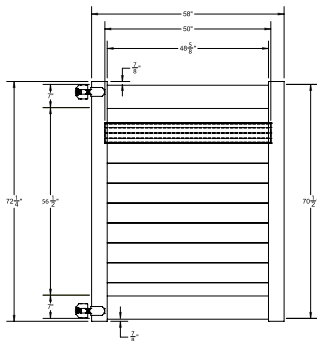

QS QuickShip available in White, Sand and Gray. Applies to: Fence Panels; Line, Corner, End and Gate Posts; and 4' and 5' Wide Gates.

WALK GATE

FENCE PANEL

DRIVE GATE

MATERIAL PER SECTION

QTY	ITEM	DIMENSION
2	Rails	1 3/4" x 7"
10	T&G Boards	7/8" x 6" x 66 3/4"
2	U-Channel Post	1" x 1 7/8" x 56 1/4"