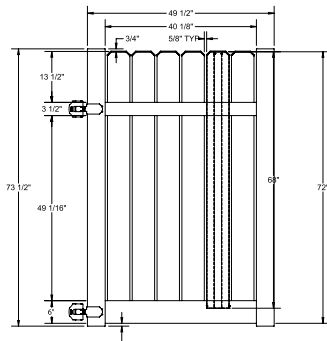

STANDARD | 6' X 8' SARASOTA

SEMI-PRIVATE DOG-EAR STRAIGHT | VERTEX BASE RAIL

DESCRIPTION	WHITE		SAND	
	QTY	SKU	QTY	SKU
6' x 8' Sarasota Semi-Private Dog-Ear Straight (72"H)		73048536		73048549
5" x 5" x 108" Line Post (K)		73011310		73011316
5" x 5" x 108" Corner Post (K)		73011311		73011317
5" x 5" x 108" End Gate Post (K)		73011312		73011318
5" x 5" Pyramid Post Cap		73003093		73003769
5" x 5" Gothic Post Cap		73003094		73003760
5" x 5" New England Post Cap		73045003		73045004
6' x 49½" Sarasota Semi-Private Dog-Ear Straight Walk Gate		73048573		73048577
6' x 62½" Sarasota Semi-Private Dog-Ear Straight Drive Gate		73048574		73048578
5" x 5" x 106" Gate Post Insert			73003463	

OS QuickShip available in White only. Applies to: Fence Panels; Line, Corner, End and Gate Posts; and 4' and 5' Wide Gates.

WALK GATE