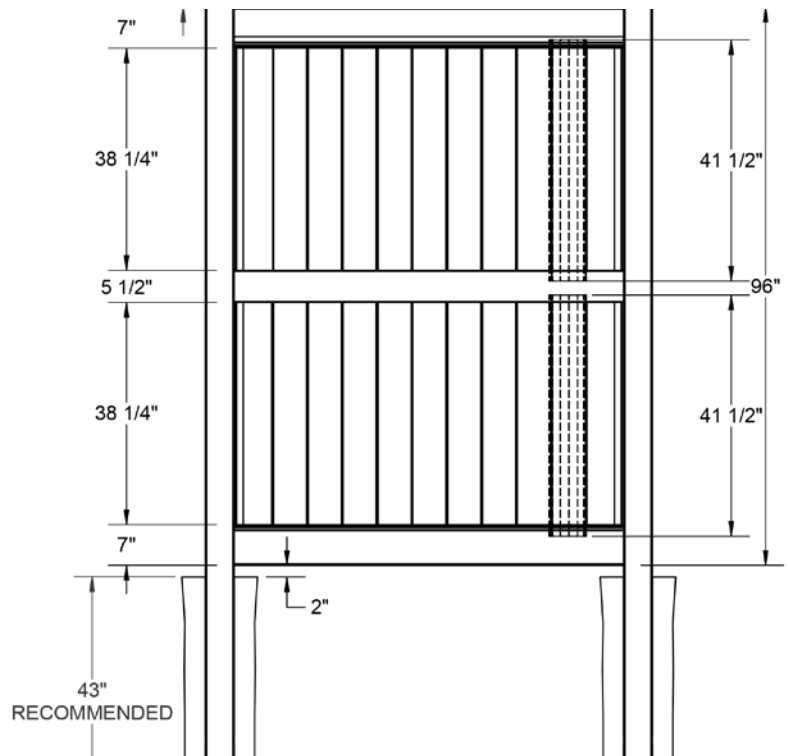

FENCE PANEL