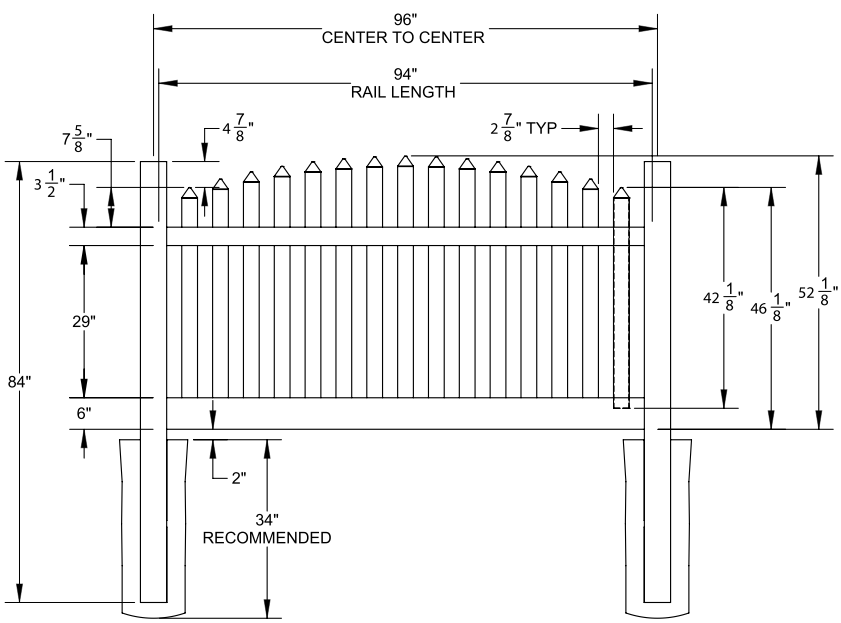

FENCE PANEL