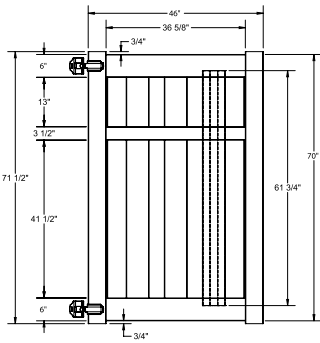

STANDARD | 6' X 6' MONTAUK

SEMI-PRIVATE | BOARD-ON-BOARD | VERTEX BASE RAIL

DESCRIPTION	WHITE		SAND		CLAY	
	QTY	SKU	QTY	SKU	QTY	SKU
6' x 6' Montauk Semi-Private Board-on-Board Panel (70")	73045694		73045698		73053730	
5" x 5" x 102" Line Post Pool Code	73047014		73047017		73053780	
5" x 5" x 102" Corner Post Pool Code	73047015		73047018		73053777	
5" x 5" x 102" End Post Pool Code	73047016		73047019		73053779	
5" x 5" Pyramid Post Cap	73003093		73003769		73054107	
5" x 5" Internal Post Cap	73007092		73007093		73024884	
5" x 5" New England Post Cap	73045003		73045004		73054108	
6' x 46" Montauk Semi-Private Board-on-Board Pool Code Walk Gate	73047023		73047025		3053793	
6' x 58" Montauk Semi-Private Board-on-Board Pool Code Drive Gate	73047024		73047026		73053792	
5" x 5" x 100" Gate Post Insert					73040719	

WALK GATE