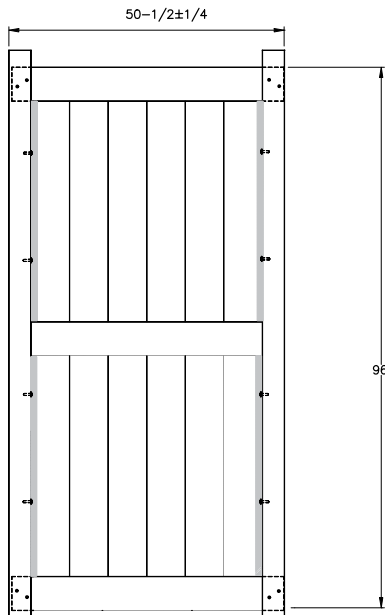

WALK GATE

FENCE PANEL

MATERIAL PER SECTION

QTY	ITEM	DIMENSION
1	Molded Mid Rail with Steel	2" x 6" x 95"
2	Top/Bottom Rail with Steel	2" x 6" x 95"
6	Lock Rings	N/A

RAIL PROFILE

QTY	ITEM	DIMENSION
13	T&G Boards	7/8" x 7" x 41 7/8"
2	End Channel	7/8" x 1" x 47 7/8"