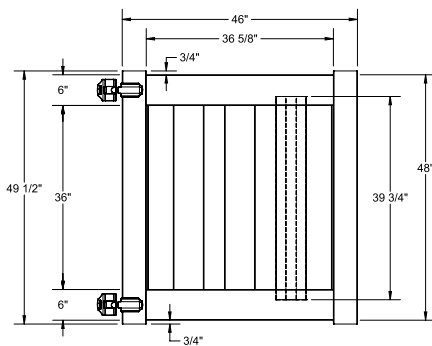

STANDARD | 4' X 8' MONTAUK

SEMI-PRIVATE | BOARD-ON-BOARD | VERTEX BASE RAIL

DESCRIPTION	WHITE		SAND	
	QTY	SKU	QTY	SKU
4' x 8' Montauk Semi-Private Board-on-Board Panel (48"H)		73045725		73045729
5" x 5" x 84" Line Post (TT)		73011466		73011472
5" x 5" x 84" Corner Post		73011467		73011473
5" x 5" x 84" End Gate Post		73011468		73011474
5" x 5" Pyramid Post Cap		73003093		73003769
5" x 5" Gothic Post Cap		73003094		73003760
5" x 5" New England Post Cap		73045003		73045004
4' x 46" Montauk Semi-Private Board-on-Board Walk Gate		73045727		73045731
4' x 58" Montauk Semi-Private Board-on-Board Drive Gate		73045728		73045732
5" x 5" x 82" Gate Post Insert				73003718

WALK GATE