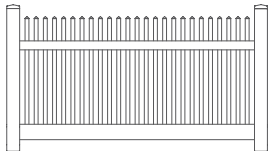

Straight

Post Caps & Hardware Available

See Accessories and Hardware PDF for more information and product offerings.