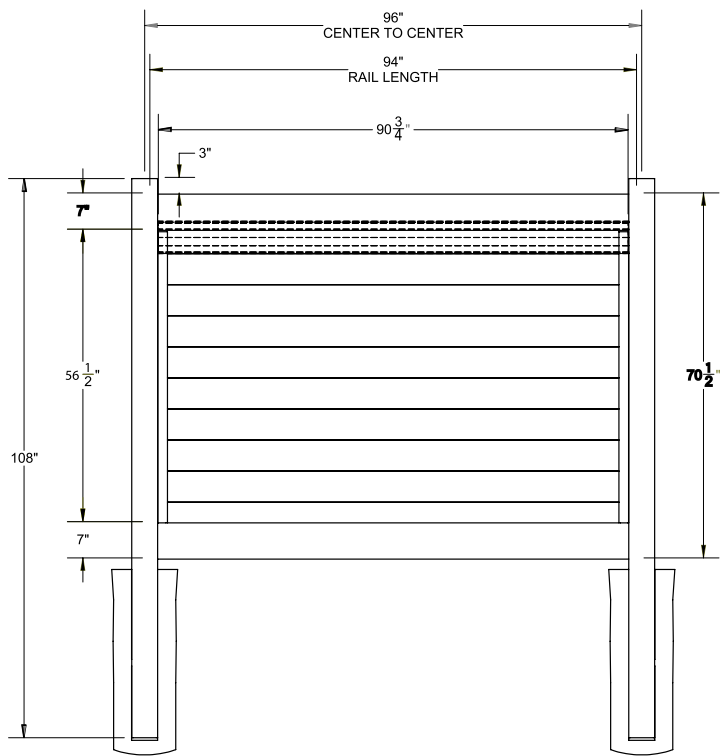

FENCE PANEL