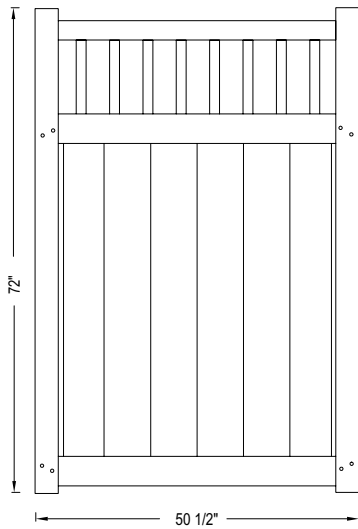

PREMIUM | 6' X 8' CHESAPEAKE

CLOSED SPINDLE PRIVACY | VICTORIAN ACCENT | ELEMENT PREMIUM LX

DESCRIPTION	WEATHERED BLEND		SIERRA BLEND		BRAZILIAN BLEND		ARCTIC BLEND	
	QTY	SKU	QTY	SKU	QTY	SKU	QTY	SKU
6' x 8' Chesapeake Closed Spindle Privacy Panel (72"H)		631239		631238		631237		631236
5" x 5" x 107" Corner Post		631307		631306		631305		631304
5" x 5" x 107" Line Post		631311		631310		631309		631308
5" x 5" x 107" End Post		631315		631314		631313		631312
5" x 5" Flat Top Post Cap		410869		410868		410865		410863
5" x 5" New England Post Cap		410880		410879		410875		410872
6' Chesapeake Closed Spindle Privacy Gate Kit		631299		631298		631297		631296
36½" Chesapeake Closed Spindle Privacy Gate		631287		631286		631285		631284
50" Chesapeake Closed Spindle Privacy Gate		631291		631290		631289		631288
64¾" Chesapeake Closed Spindle Privacy Gate		631295		631294		631293		631292

WALK GATE