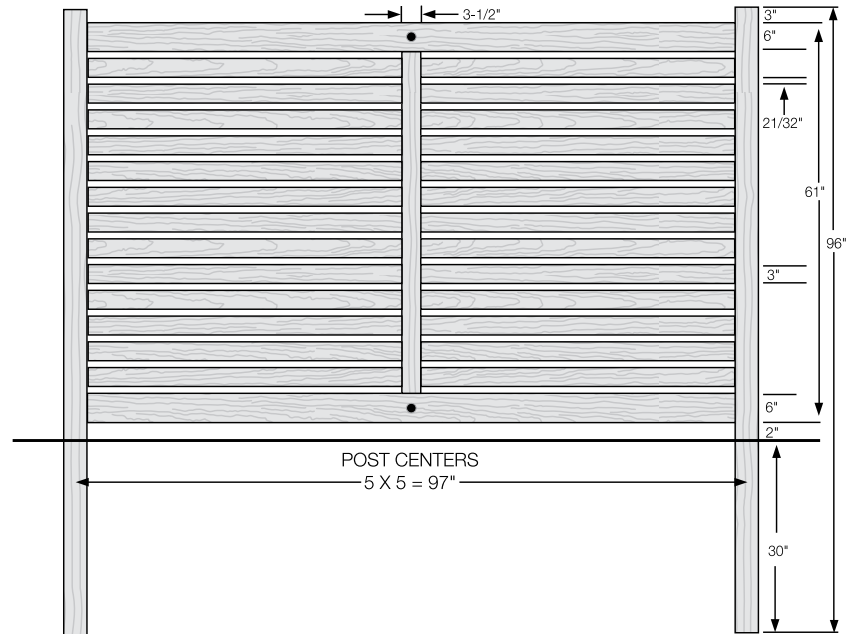

FENCE PANEL

MATERIAL PER SECTION

QTY	ITEM	DIMENSION
1	Top/Bottom Rail with Steel	2" x 6" x 95"
1	Mid Brace	2" x 4" x 52 5/8"
13	Picket Crimped	7/8" x 3" x 96"
4	Lock Rings	N/A

RAIL PROFILE

2" x 6"