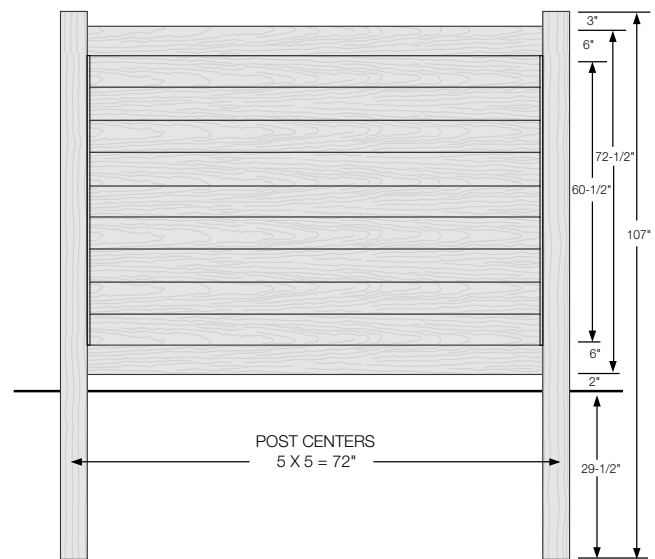

GATE

FENCE PANEL

MATERIAL PER SECTION

QTY	ITEM	DIMENSION
2	Top/Bottom Rail with Steel	2" x 6" x 71"
4	Lock Rings	2"
9	T&G Boards	7/8" x 7" x 66 1/2"
2	Aluminum End Channel	1" x 1 1/2" x 60 1/2"

RAIL PROFILE