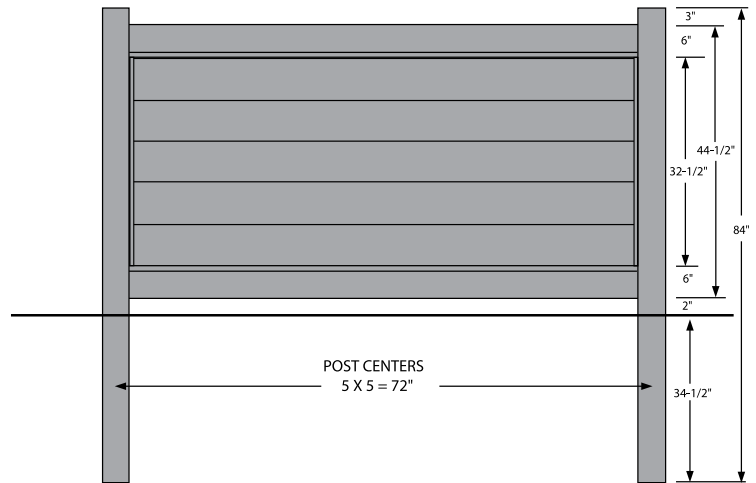

GATE

FENCE PANEL

MATERIAL PER SECTION

QTY	ITEM	DIMENSION
1	Top/Bottom Rail with Steel	2" x 6" x 71"
1	Deco Top/Bottom Rail	2" x 6" x 71"
5	T&G Boards	7/8" x 7" x 66 1/2"
2	Aluminum End Channel	1" x 1 1/2" x 60 1/2"
2	Lock Rings	N/A