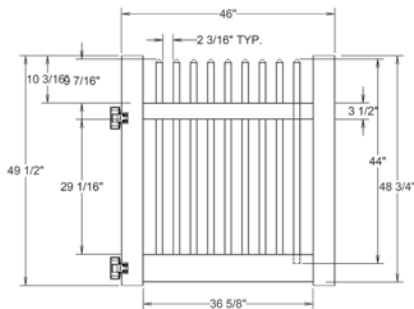

STANDARD | 4' X 8' CAPE COD

CLASSIC PICKET | STRAIGHT | VERTEX BASE RAIL

DESCRIPTION	WHITE		SAND	
	QTY	SKU	QTY	SKU
4' x 8' Cape Cod Classic Picket Straight Panel (48"H)		73011681		73011687
5" x 5" x 84" Line Post (B)		73011754		73011760
5" x 5" x 84" Corner Post (B)		73011755		73011761
5" x 5" x 84" End Gate Post (B)		73011756		73011762
5" x 5" Pyramid Post Cap		73003093		73003769
5" x 5" Gothic Post Cap		73003094		73003760
5" x 5" New England Post Cap		73045003		73045004
4' x 46" Cape Cod Classic Picket Straight Walk Gate		73014743		73014745
4' x 58" Cape Cod Classic Picket Straight Drive Gate		73014744		73014746
5" x 5" x 82" Gate Post Insert			73003718	

QS QuickShip available in White and Sand only. Applies to: Fence Panels; Line, Corner, End and Gate Posts; and 4' and 5' Wide Gates.

WALK GATE