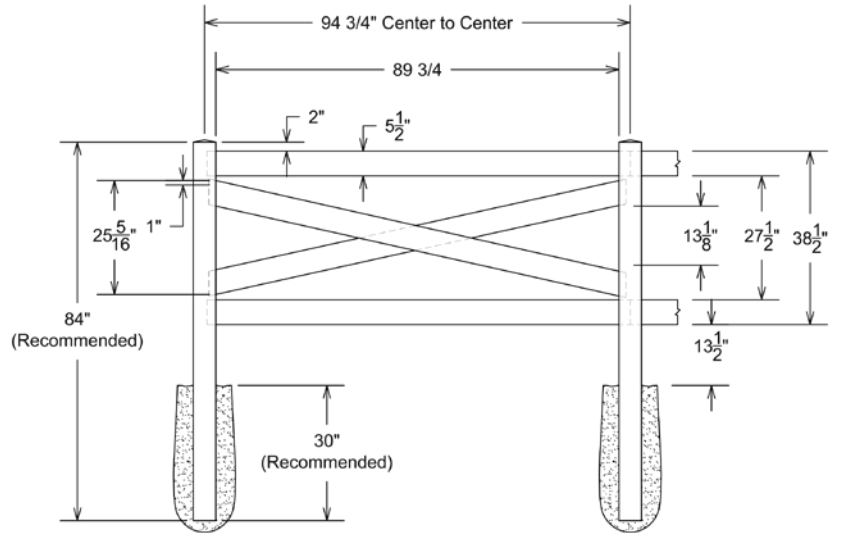

FENCE PANEL