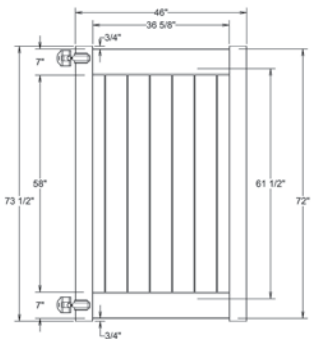

STANDARD | 6' X 8' NEWBURY

SOLID VERTICAL PRIVACY | ELEMENT RESERVE RAIL

DESCRIPTION	WHITE		SAND		CLAY		GRAY	
	QTY	SKU	QTY	SKU	QTY	SKU	QTY	SKU
6' x 8' Newbury Solid Vertical Privacy Panel (72"H)		73014530		73014533		73054321		73054806
5 x 5 x 108" Line Post (QQ)		73013726		73014133		73054016		73054807
5 x 5 x 108" Corner Post (QQ)		73013724		73014131		73054019		73054808
5 x 5 x 108" End Post (QQ)		73013725		73014132		73054015		73054809
5" x 5" Pyramid Post Cap		73003093		73003769		73054107		73053068
5" x 5" Gothic Post Cap		73003094		73003760		73024885		N/A
5" x 5" New England Post Cap		73045003		73045004		73054108		73053093
6' x 46" Newbury Solid Vertical Privacy Walk Gate		73014797		73014799		73054331		73054810
6' x 58" Newbury Solid Vertical Privacy Drive Gate		73014798		73014832		73054332		73054811
5" x 5" x 106" Gate Post Insert						73003463		

QS QuickShip available in White and Sand only. Applies to: Fence Panels; Line, Corner, End and Gate Posts; and 4' and 5' Wide Gates.

WALK GATE