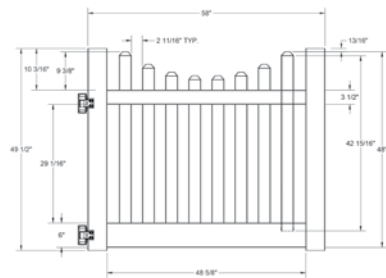

DRIVE GATE

MATERIAL PER SECTION

QTY	ITEM	DIMENSION
1	Top Rail	2" x 3 1/2" x 94"
1	Bottom Rail	2" x 6" x 94"
15	Dog-ear Caps	7/8" x 3"
1	Picket	7/8" x 3" x 36 15/16"
2	Pickets	7/8" x 3" x 37 1/16"
2	Pickets	7/8" x 3" x 37 7/16"

RAIL PROFILE

QTY	ITEM	DIMENSION
2	Pickets	7/8" x 3" x 38"
2	Pickets	7/8" x 3" x 38 7/8"
2	Pickets	7/8" x 3" x 40"
2	Pickets	7/8" x 3" x 41 5/16"
2	Pickets	7/8" x 3" x 42 15/16"