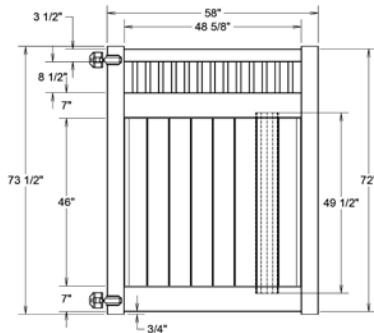

DRIVE GATE

MATERIAL PER SECTION

QTY	ITEM	DIMENSION
2	Rail	1 3/4" x 7" x 94"
1	Rail	2" x 3 1/2" x 94"
15	T&G Boards	7/8" x 6" x 45 1/2"
2	U-Channel	1.02" x 1.39" x 46 3/8"
25	Pickets	1 3/8" x 1 3/8" x 13 3/4"

RAIL PROFILE