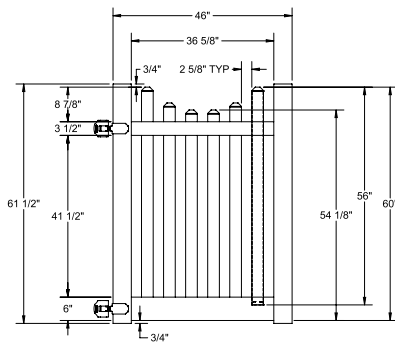

STANDARD | 5' X 8' ROCKPORT

CLASSIC PICKET | SCALLOPED | VERTEX BASE RAIL

DESCRIPTION	WHITE		SAND	
	QTY	SKU	QTY	SKU
5' x 8' Rockport Classic Dog-Ear Picket Scalloped (60" H)		73011933		73011936
5" x 5" x 96" Line Post (S)		73011730		73011736
5" x 5" x 96" Corner Post (S)		73011731		73011737
5" x 5" x 96" End Gate Post (S)		73011732		73011738
5" x 5" Pyramid Post Cap		73003093		73003769
5" x 5" Gothic Post Cap		73003094		73003760
5" x 5" New England Post Cap		73045003		73045004
5' x 46" Rockport Classic Dog-Ear Picket Scalloped Walk Gate		73024274		73024276
5' x 58" Rockport Classic Dog-Ear Picket Scalloped Drive Gate		73024275		73024277
5" x 5" x 94" Gate Post Insert			73012353	

WALK GATE