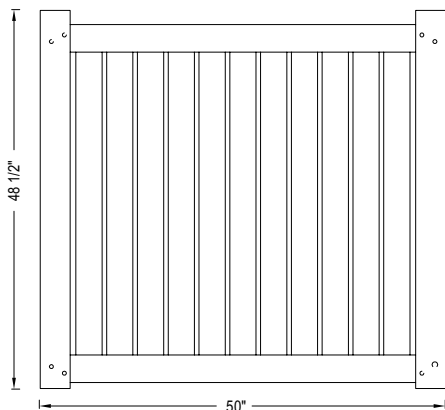

DESCRIPTION	WEATHERED BLEND		SIERRA BLEND		BRAZILIAN BLEND		ARCTIC BLEND	
	QTY	SKU	QTY	SKU	QTY	SKU	QTY	SKU
4' x 8' Folly Semi-Private 3" Panel (48"H)		630899		630276		631499		630923
5" x 5" x 84" Corner Post		648491		648506		648488		648487
5" x 5" x 84" Line Post		648464		648465		648461		648459
5" x 5" x 84" End Post		648530		648531		648526		648525
5" x 5" Flat Top Post Cap		410869		410868		410865		410863
5" x 5" New England Post Cap		410880		410879		410875		410872
4' Folly Semi-Private 3" Gate Kit		630842		630291		631591		630880
4' x 50" Folly Semi-Private 3" Gate		630902		630285		631618		630926

WALK GATE

FENCE PANEL

MATERIAL PER SECTION

RAIL PROFILE

QTY	ITEM	DIMENSION
1	Routed Top Rail with Steel	2" x 4" x 95 1/2"
1	Routed Bottom Rail with Steel	2" x 4" x 95 1/2"
26	Picket	7/8" x 3" x 48"