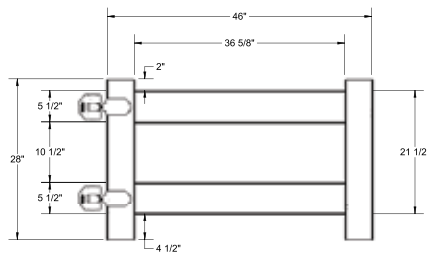

DESCRIPTION	WHITE		SAND	
	QTY	SKU	QTY	SKU
1½" x 5½" x 72" Coronado Rail 2 Rail		73012399		73012400
5" x 5" x 68" Line Post		73025455		73025458
5" x 5" x 68" Corner Post		73025456		73025459
5" x 5" x 68" End Gate Post		73025457		73025460
5" x 5" Pyramid Post Cap		73003093		73003769
5" x 5" Gothic Post Cap		73003094		73003760
5" x 5" New England Post Cap		73045003		73045004
2 Rail Coronado Walk Gate		73025437		73025439
2 Rail Coronado Drive Gate		73025438		73025440
5" x 5" x 58" Gate Post Insert		73012352		

QS QuickShip available in White and Sand only. Applies to: Fence Panels; Line, Corner, End and Gate Posts; and 4' and 5' Wide Gates.

WALK GATE