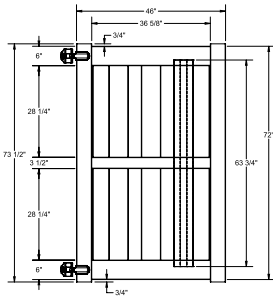

STANDARD | 4' X 8' MONTAUK

SEMI-PRIVATE | BOARD-ON-BOARD | VERTEX BASE RAIL

DESCRIPTION	WHITE		SAND		CLAY	
	QTY	SKU	QTY	SKU	QTY	SKU
6' x 8' Montauk Semi-Private Board-on-Board Panel (72"H)		73045693		73045697		73053729
5" x 5" x 108" Line Post (N)		73011418		73011424		73053726
5" x 5" x 108" Corner Post (N)		73011419		73011425		73053727
5" x 5" x 108" End Gate Post (N)		73011420		73011426		73053728
6" x 46" Montauk Walk Gate (N)		73045695		73045699		73053724
6" x 58" Montauk Drive Gate (N)		73045696		73045700		73053725
5" x 5" x 108" Line Post Pool Code (CN)		73047029		73047032		73053803
5" x 5" x 108" Corner Post Pool Code (CN)		73047030		73047033		73053804
5" x 5" x 108" End Post Pool Code (CN)		73047031		73047034		73053805
6' x 46" Montauk Semi-Private Board-on-Board Pool Code Walk Gate		73047038		73047040		73053801
6" x 58" Montauk Semi-Private Board-on-Board Pool Code Drive Gate		73047039		73047041		73053802
5" x 5" x 106" Gate Post Insert				73003463		

WALK GATE