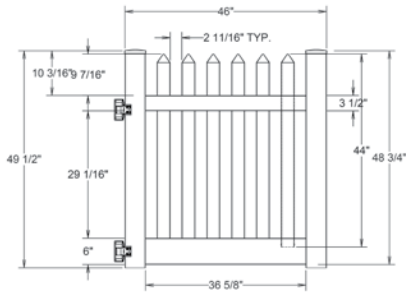

STANDARD | 4' X 8' NANTUCKET

CLASSIC SPADE PICKET | STRAIGHT | VERTEX BASE RAIL

DESCRIPTION	WHITE		SAND	
	QTY	SKU	QTY	SKU
4' x 8' Nantucket Classic Spade Picket Straight Panel (48"H)		73011981		73011984
5" x 5" x 84" Line Post (B)		73011754		73011760
5" x 5" x 84" Corner Post (B)		73011755		73011761
5" x 5" x 84" End Gate Post (B)		73011756		73011762
5" x 5" Pyramid Post Cap		73003093		73003769
5" x 5" Gothic Post Cap		73003094		73003760
5" x 5" New England Post Cap		73045003		73045004
4' x 46" Nantucket Classic Spade Picket Straight Walk Gate		73014765		73024292
4' x 58" Nantucket Classic Spade Picket Straight Drive Gate		73014766		73024293
5" x 5" x 82" Gate Post Insert			73003718	

QS QuickShip available in White only. Applies to: Fence Panels; Line, Corner, End and Gate Posts; and 4' and 5' Wide Gates.

WALK GATE