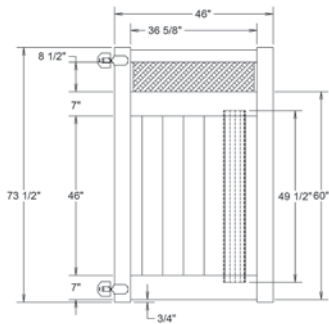

STANDARD | 6' X 8' TYBEE

LATTICE TOP PRIVACY | VERTEX GRAND RAIL

DESCRIPTION	WHITE		SAND		CLAY	
	QTY	SKU	QTY	SKU	QTY	SKU
6' x 8' Tybee Lattice Top Panel (72"H)		73028037		73028036		73053921
5" x 5" x 108" Line Post (GU)		73028027		73028026		73053917
5" x 5" x 108" Corner Post (GU)		73028021		73028020		73053918
5" x 5" x 108" End Gate Post (GU)		73028024		73028023		73053919
5" x 5" Pyramid Post Cap		73003093		73003769		73054107
5" x 5" Gothic Post Cap		73003094		73003760		73024885
5" x 5" New England Post Cap		73045003		73045004		73054108
6' x 46" Tybee Lattice Top Privacy Walk Gate		73025981		73025980		73054280
6' x 58" Tybee Lattice Top Privacy Drive Gate		73025983		73025985		73054281

QS QuickShip available in White and Sand only. Applies to: Fence Panels; Line, Corner, End and Gate Posts; and 4' and 5' Wide Gates.

WALK GATE