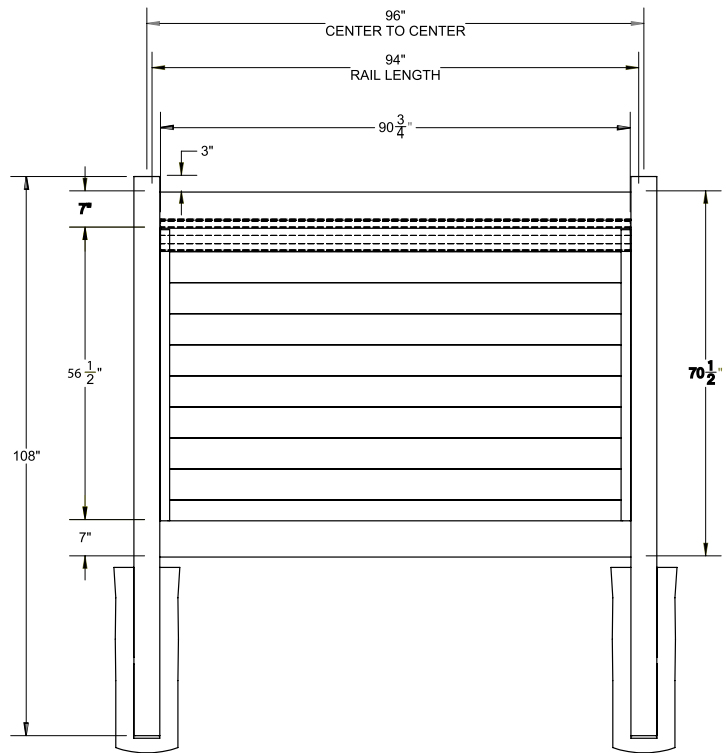

FENCE PANEL