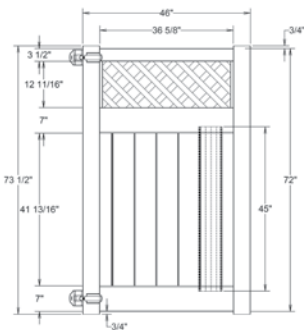

SELECT | 6' X 8' TYBEE

LATTICE TOP PRIVACY | ELEMENT RESERVE RAIL

DESCRIPTION	CYPRESS	
	QTY	SKU
6' x 8' Tybee Lattice Top Privacy Panel (72"H)		73025354
5" x 5" x 108" Line Post (VY)		73025355
5" x 5" x 108" Corner Post (VY)		73025356
5" x 5" x 108" End Post (VY)		73025357
5" x 5" Pyramid Post Cap		73013829
5" x 5" New England Post Cap		73045007
6' x 46" Tybee Lattice Top Privacy Walk Gate		73025358
6' x 58" Tybee Lattice Top Privacy Drive Gate		73025359
5" x 5" x 106" Gate Post Insert		73003463

OS QuickShip available in White and Sand only. Applies to: Fence Panels; Line, Corner, End and Gate Posts; and 4' and 5' Wide Gates.

WALK GATE