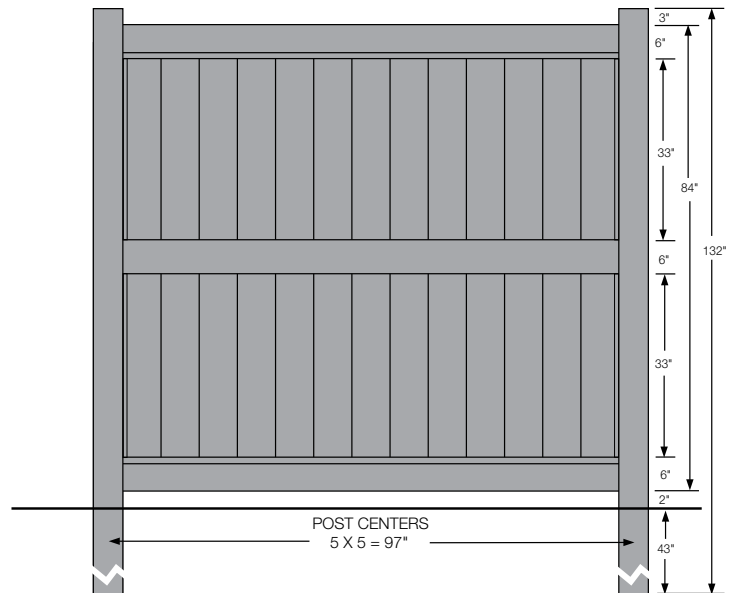

FENCE PANEL

MATERIAL PER SECTION

QTY	ITEM	DIMENSION
1	Molded Mid Rail with Steel	2" x 6" x 95"
2	Deco Top/Bottom Rail with Steel	2" x 6" x 95"
13	T&G Boards	7/8" x 7" x 41 1/8"
6	Lock Rings	2"
2	End Channel	7/8" x 1" x 59 7/8"

RAIL PROFILE