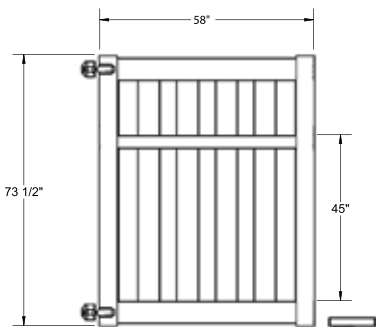

DRIVE GATE

MATERIAL PER SECTION

QTY	ITEM	DIMENSION
1	Top Rail	2" x 6" x 94"
1	Bottom Rail	2" x 6" x 94"
16	Pickets	.550" x 6" x 63 3/4"
1	Mid Rail	2" x 3 1/2" x 94"
1	Aluminum Insert	93"

RAIL PROFILE