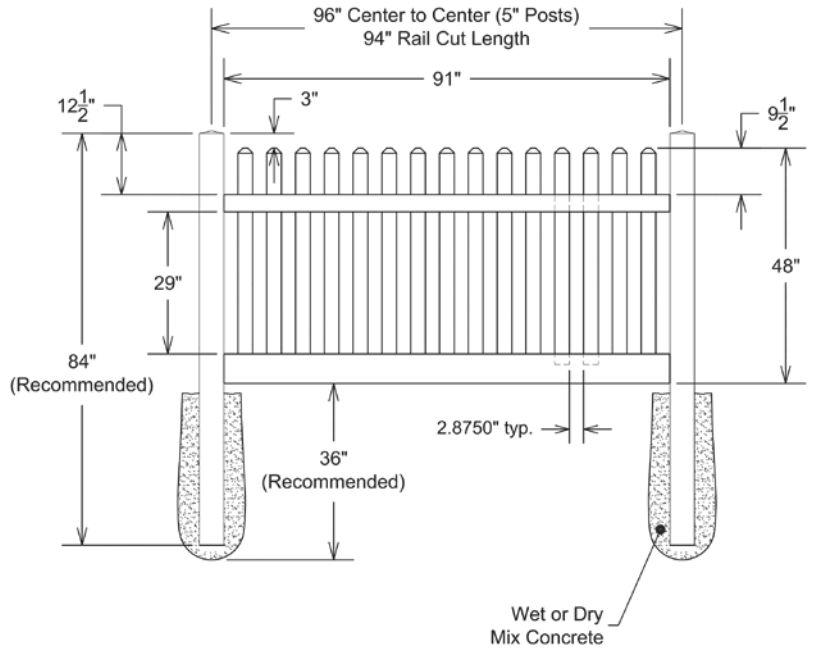

FENCE PANEL