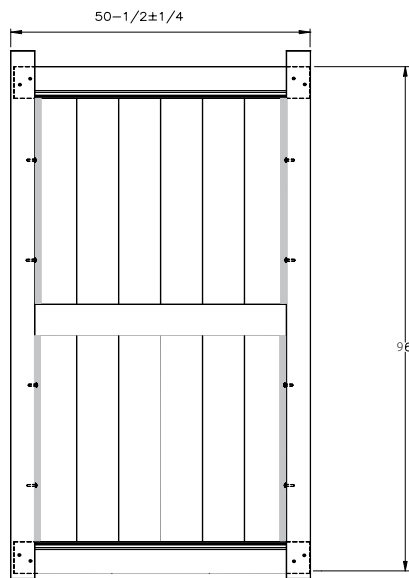

STANDARD | 8' X 8' NEWBURY

SOLID VERTICAL PRIVACY | ELEMENT LX RAIL

DESCRIPTION	WHITE		SAND		CLAY	
	QTY	SKU	QTY	SKU	QTY	SKU
8' x 8' Newbury Solid Vertical Privacy Panel (96")		641937		73057717		73057718
5" x 5" x 132" Line Post		630053		73057699		73057700
5" x 5" x 132" Corner Post		630051		73057695		73057696
5" x 5" x 132" End Gate Post		630055		73057697		73057698
5" x 5" Pyramid Post Cap		73003093		73003769		73054107
5" x 5" Gothic Post Cap		73003094		73003760		73024885
5" x 5" New England Post Cap		73045003		73045004		73054108
8' Newbury Solid Vertical Privacy Gate Kit		628946		73057707		73057708
8' x 50" Newbury Solid Vertical Privacy Gate		641916		73057711		73057712

WALK GATE