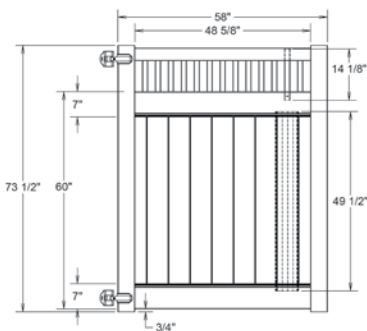

DRIVE GATE

MATERIAL PER SECTION

QTY	ITEM	DIMENSION
1	Top Rail	2" x 3 1/2" x 94"
2	Decorative Bottom Rails	2" x 7" x 94"
15	GlideLock Boards	7/8" x 6" x 49 1/2"
25	Pickets	1 1/2" x 1 1/2" x 14 1/8"
2	U-Channels	7/8" x 1 3/8" x 46 3/8"

RAIL PROFILE