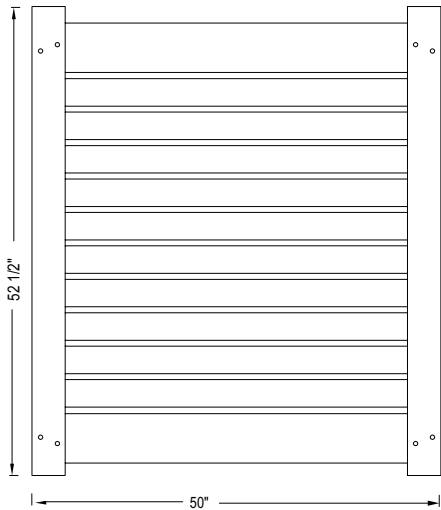

STANDARD | 4' X 8' LARGO

SEMI-PRIVATE HORIZONTAL | 2" X 6" RAIL

DESCRIPTION	WHITE		SAND		CLAY	
	QTY	SKU	QTY	SKU	QTY	SKU
4' x 8' Largo Semi-Private Horizontal Panel (48"H)		652626		73057832		73057831
5" x 5" x 84" Corner Post		652594		73057849		73057848
5" x 5" x 84" Line Post		652591		73057851		73057850
5" x 5" x 84" End Post		652590		73057853		73057852
5" x 5" Pyramid Post Cap		73003093		73003769		73054107
5" x 5" New England Post Cap		73045003		73045004		73054108
4' Largo Semi-Private Horizontal Gate Kit		652471		73057870		73057869
4' x 50" Largo Semi-Private Horizontal Gate		652558		73057865		73057864

WALK GATE

FENCE PANEL

MATERIAL PER SECTION

RAIL PROFILE

QTY	ITEM	DIMENSION
1	Top/Bottom Rail with Steel	2" x 6" x 95"
1	Mid Brace	2" x 4" x 41 1/32"
10	Picket Crimped	7/8" x 3" x 96"
24	Lock Rings	N/A

2" x 6"