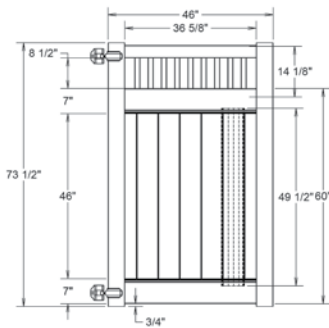

STANDARD | 6' X 8' CHESAPEAKE

CLOSED SPINDLE PRIVACY | VERTEX GRAND RAIL

DESCRIPTION	WHITE		SAND		CLAY		GRAY	
	QTY	SKU	QTY	SKU	QTY	SKU	QTY	SKU
6' x 8' Chesapeake Closed Spindle Privacy Panel (72"H)		73028035		73025936		73053914		73054878
5" x 5" x 108" Line Post (GT)		73028011		73028014		73053912		73054879
5" x 5" x 108" Corner Post (GT)		73028012		73028015		73053913		73054880
5" x 5" x 108" End Gate Post (GT)		73028013		73028016		73053911		73054881
5" x 5" Pyramid Post Cap		73003093		73003769		73054107		73053068
5" x 5" Gothic Post Cap		73003094		73003760		73024885		N/A
5" x 5" New England Post Cap		73045003		73045004		73054108		73053093
6' x 46" Chesapeake Closed Spindle Privacy Walk Gate		73025978		73025863		73054344		73054882
6' x 58" Chesapeake Closed Spindle Privacy Drive Gate		73025979		73025864		73054345		73054883
5" x 5" x 106" Gate Post Insert						73003463		

QS QuickShip available in White only. Applies to: Fence Panels; Line, Corner, End and Gate Posts; and 4' and 5' Wide Gates.

WALK GATE