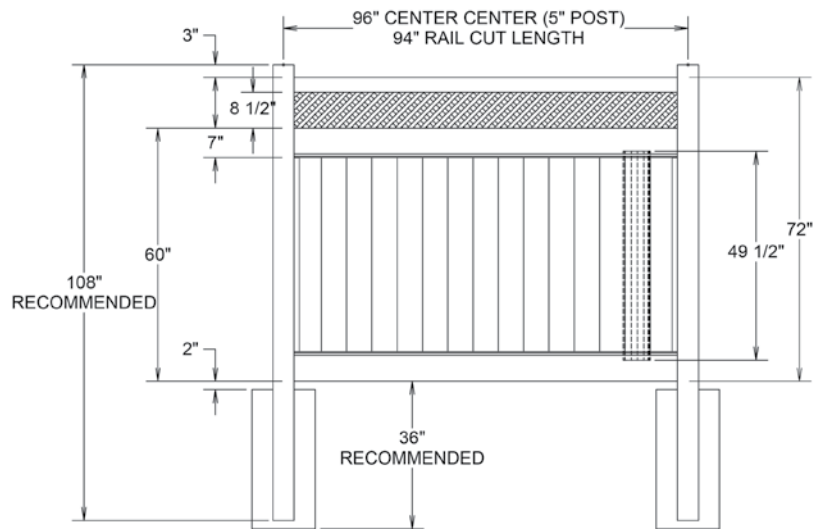

FENCE PANEL