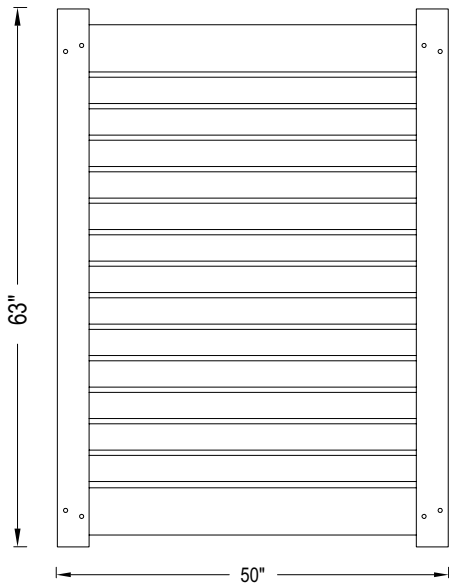

PREMIUM | 5' X 8' LARGO

SEMI-PRIVATE HORIZONTAL | 2" X 6" RAIL

DESCRIPTION	WHITE		SAND		CLAY	
	QTY	SKU	QTY	SKU	QTY	SKU
5' x 8' Largo Semi-Private Horizontal Panels (60")		652629		73057830		73057829
5" x 5" x 96" Corner Post		652603		73057843		73057842
5" x 5" x 96" Line Post		652600		73057845		73057844
5" x 5" x 96" End Post		652597		73057847		73057846
5" x 5" Pyramid Post Cap		73003093		73003769		73054107
5" x 5" New England Post Cap		73045003		73045004		73054108
5' Largo Semi-Private Horizontal Gate Kit		652474		73057868		73057867
5' x 50" Largo Semi-Private Horizontal Gate		652561		73057863		73057862

WALK GATE