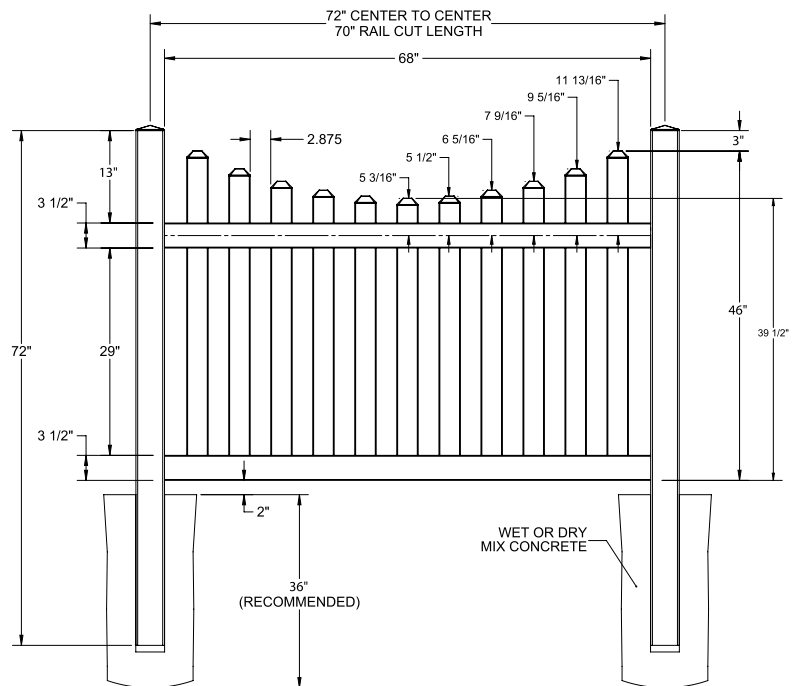

FENCE PANEL