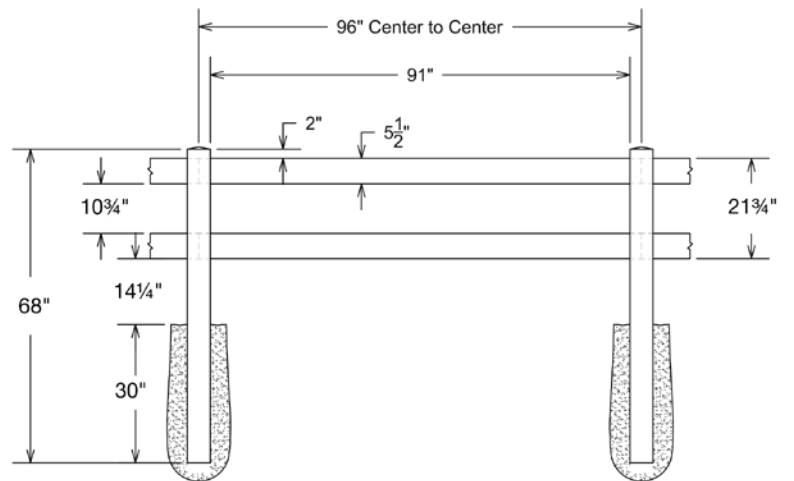

QS QuickShip available in White and Sand only. Applies to: Fence Panels; Line, Corner, End and Gate Posts; and 4' and 5' Wide Gates.

WALK GATE

FENCE PANEL

DRIVE GATE

MATERIAL PER SECTION

QTY	ITEM	DIMENSION
2	Rails	2" x 6" x 72"
2	Posts	5" x 5" x 68"