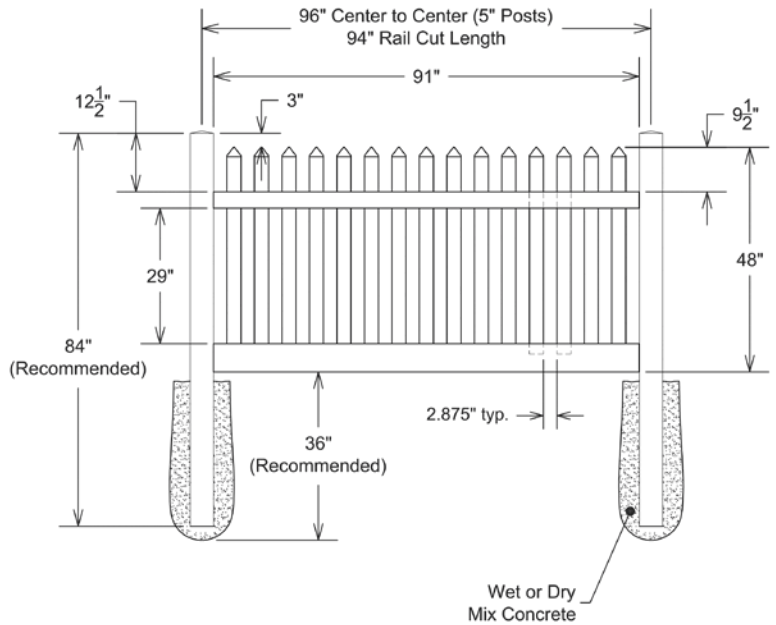

FENCE PANEL