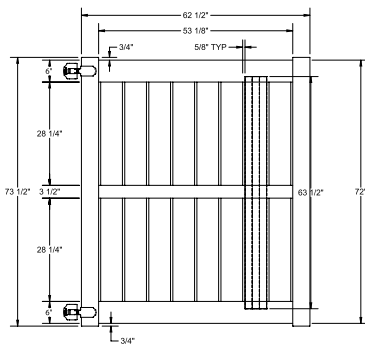

WALK GATE

FENCE PANEL

DRIVE GATE

MATERIAL PER SECTION

QTY	ITEM	DIMENSION
2	Rails	2" x 6" x 70"
10	Pickets	¾" x 6" x 63½"
1	Rail	2" x 3½" x 70"

RAIL PROFILE

VERTEX BASE
1½" x 5½"

STANDARD | 6' X 8' HUDSON