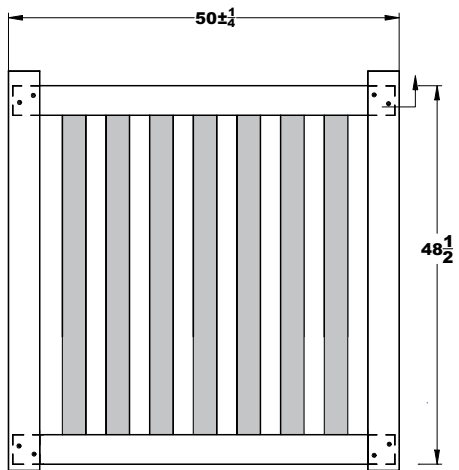

PREMIUM | 4' X 8' NORWALK

CLOSED PICKET | 2 RAIL | 1¼" X 3½" RAIL

DESCRIPTION	WEATHERED BLEND		SIERRA BLEND		BRAZILIAN BLEND		ARCTIC BLEND	
	QTY	SKU	QTY	SKU	QTY	SKU	QTY	SKU
4' x 8' Norwalk Slim Closed Picket 2 Rail Panel (48"H)		630818		630810		631490		630834
5" x 5" x 84" Corner Post		648491		648506		648488		648487
5" x 5" x 84" Line Post		648464		648465		648461		648459
5" x 5" x 84" End Gate Post		648530		648531		648526		648525
5" x 5" Flat Top Post Cap		410869		410868		410865		410863
5" x 5" New England Post Cap		410880		410879		410875		410872
4' Norwalk Closed Picket 2 Rail Gate Kit		630842		630291		631591		630880
4' x 50" Norwalk Closed Picket 2 Rail Gate		630821		630813		631609		630837

WALK GATE