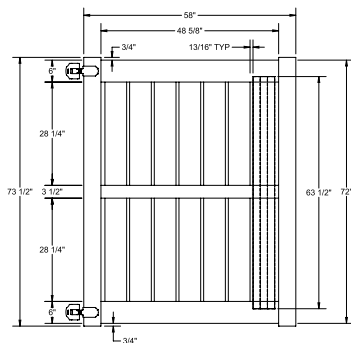

DRIVE GATE

MATERIAL PER SECTION

QTY	ITEM	DIMENSION
1	Mid Rail	2" x 3½" x 94"
2	Rails	2" x 6" x 94"
14	Pickets	¾" x 6" x 63½"
1	Aluminum Insert	93"

RAIL PROFILE

VERTEX BASE
1½" x 5½"