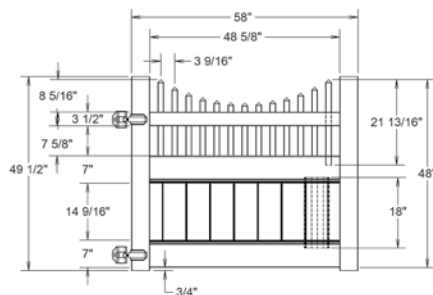

DRIVE GATE

MATERIAL PER SECTION

QTY	ITEM	DIMENSION
1	Top Rail	2" x 3 1/2" x 94"
2	Decorative Bottom Rails	2" x 7" x 94"
15	GlideLock Boards	7/8" x 6" x 18"
25	Pickets	1 1/2" x 1 1/2"
2	U-Channels	7/8" x 1 1/4" x 15"

RAIL PROFILE