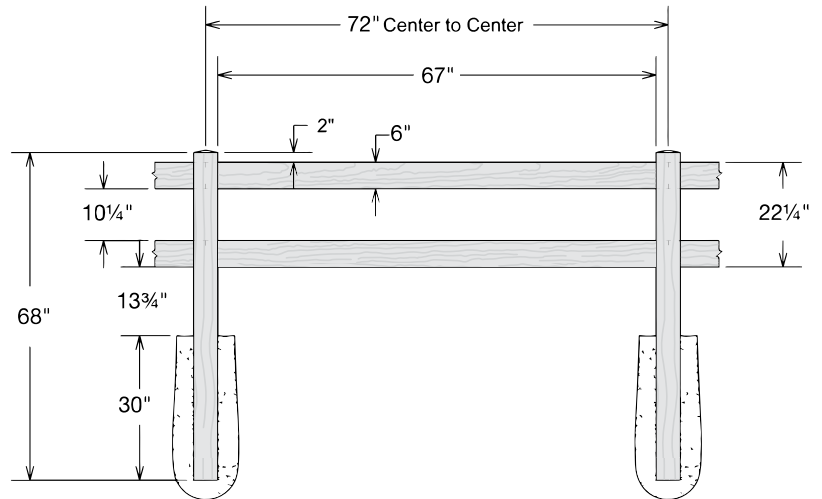

DESCRIPTION	WEATHERED BLEND		SIERRA BLEND		BRAZILIAN BLEND		ARCTIC BLEND	
	QTY	SKU	QTY	SKU	QTY	SKU	QTY	SKU
2" x 6" x 72" Coronado Rail Ribbed Ranch Rail		631422		630250		631421		631420
2" x 6" x 144" Coronado Rail Ribbed Ranch Rail		631425		630251		631424		631423
5" x 5" x 68" 2 Rail Large Corner Post		648636		648635		648634		648632
5" x 5" x 68" 2 Rail Large Line Post		648640		648639		648638		648637
5" x 5" x 68" 2 Rail Large End Post		648649		648648		648647		648646
5" x 5" Flat Top Post Cap		410869		410868		410865		410863
5" x 5" New England Post Cap		410880		410879		410875		410872
Coronado Rail Ribbed Ranch Rail Gate Kit		631661		630223		631655		631658

WALK GATE

FENCE PANEL

*Gate Kits do not come with rails, rails are purchased separately and can be cut down to create the gate size desired.

RAIL PROFILE