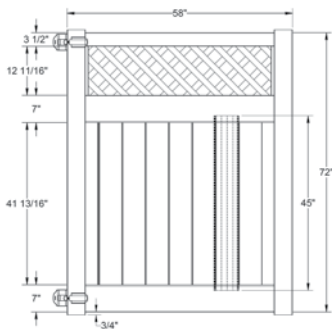

OS QuickShip available in White and Sand only. Applies to: Fence Panels; Line, Corner, End and Gate Posts; and 4' and 5' Wide Gates.

WALK GATE

FENCE PANEL

DRIVE GATE

MATERIAL PER SECTION

QTY	ITEM	DIMENSION
1	Top Rail	2" x 3 1/2" x 94"
2	Slotted Bottom Rails	1 1/4" x 7" x 94"
15	GlideLock Boards	7/8" x 6" x 45"