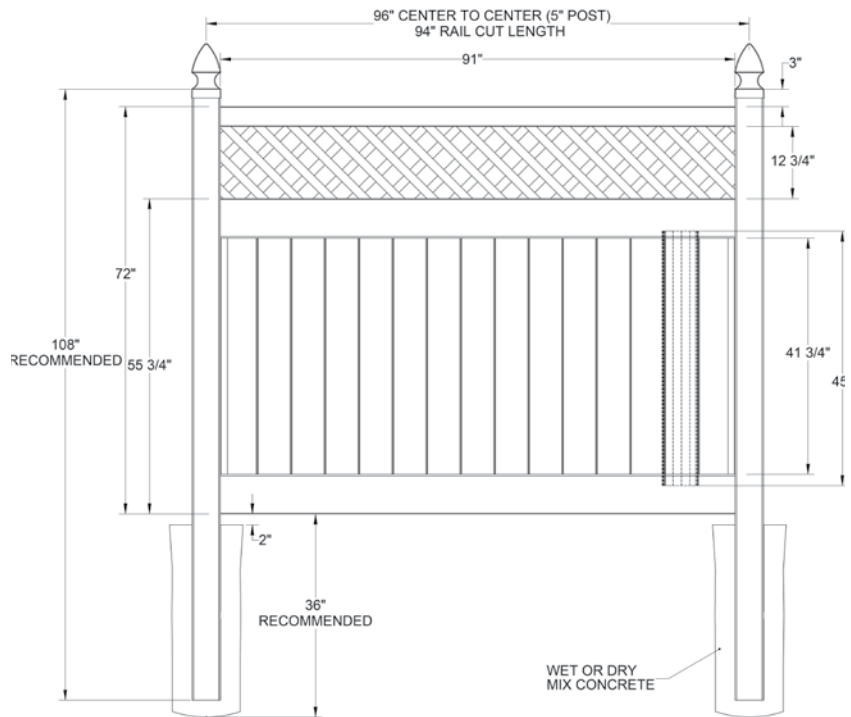

FENCE PANEL