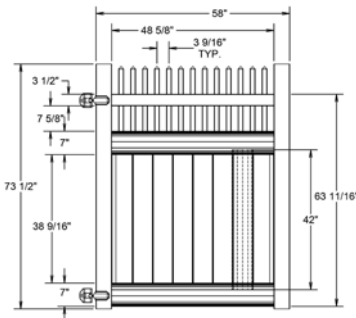

DRIVE GATE

MATERIAL PER SECTION

QTY	ITEM	DIMENSION
2	Rail	2" x 7" x 94
1	Rail	2" x 3 1/2" x 94"
2	U-Channels	1.02" x 1.39" x 39"
15	T&G Boards	7/8" x 6" x 42"
25	Pickets	1 1/2" x 1 1/2" x 20.815"

RAIL PROFILE