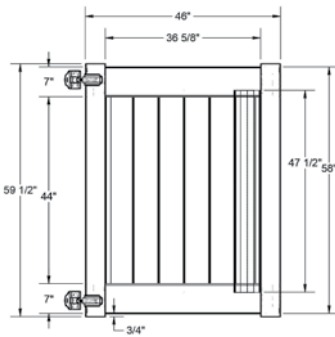

STANDARD | 5' X 8' NEWBURY

SOLID VERTICAL PRIVACY | ELEMENT RESERVE RAIL

DESCRIPTION	WHITE		SAND		CLAY		GRAY	
	QTY	SKU	QTY	SKU	QTY	SKU	QTY	SKU
5' x 8' Newbury Solid Vertical Privacy Panel (58"H)		73050012		73049150		73054031		73054812
5" x 5" x 96" Line Post (QR)		73024002		73024005		73054027		73054813
5" x 5" x 96" Corner Post (QR)		73024004		73024007		73054029		73054814
5" x 5" x 96" End Post (QR)		73024003		73024006		73054028		73054815
5" x 5" Pyramid Post Cap		73003093		73003769		73054107		73053068
5" x 5" Gothic Post Cap		73003094		73003760		73024885		N/A
5" x 5" New England Post Cap		73045003		73045004		73054108		73053093
5' x 46" Newbury Solid Vertical Privacy Walk Gate		73050001		73049243		73054024		73054816
5' x 58" Newbury Solid Vertical Privacy Drive Gate		73050002		73049249		73054023		73054817
5" x 5" x 94" Gate Post Insert						73012353		

QS QuickShip available in White and Sand only. Applies to: Fence Panels; Line, Corner, End and Gate Posts; and 4' and 5' Wide Gates.

WALK GATE