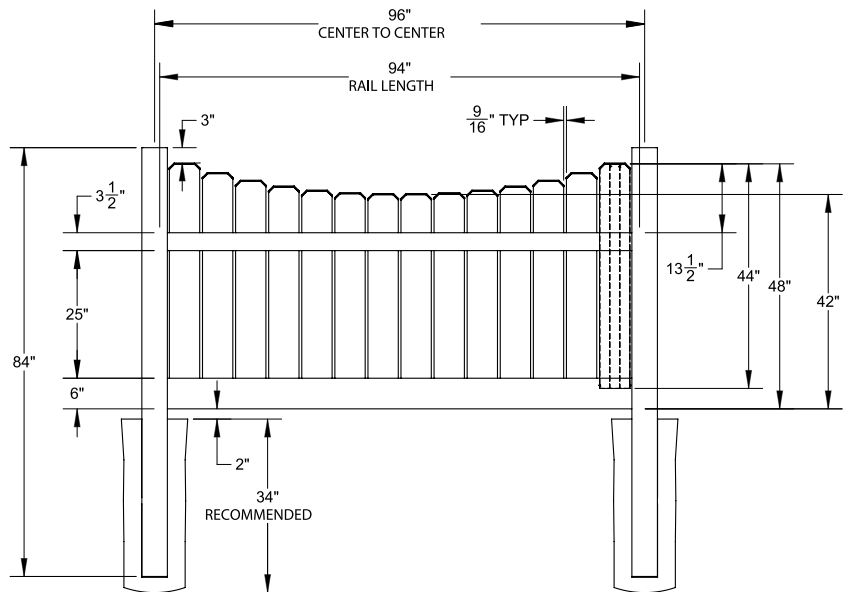

FENCE PANEL