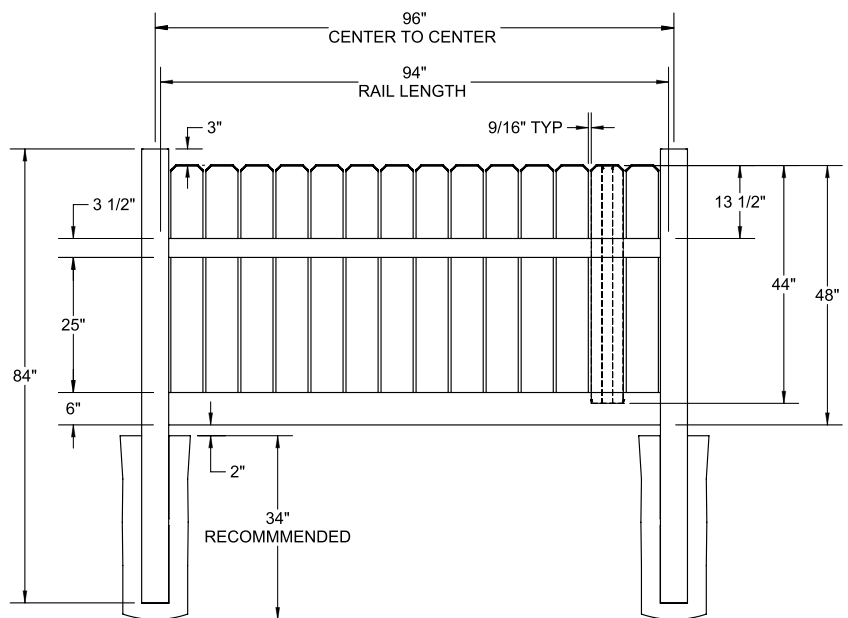

FENCE PANEL