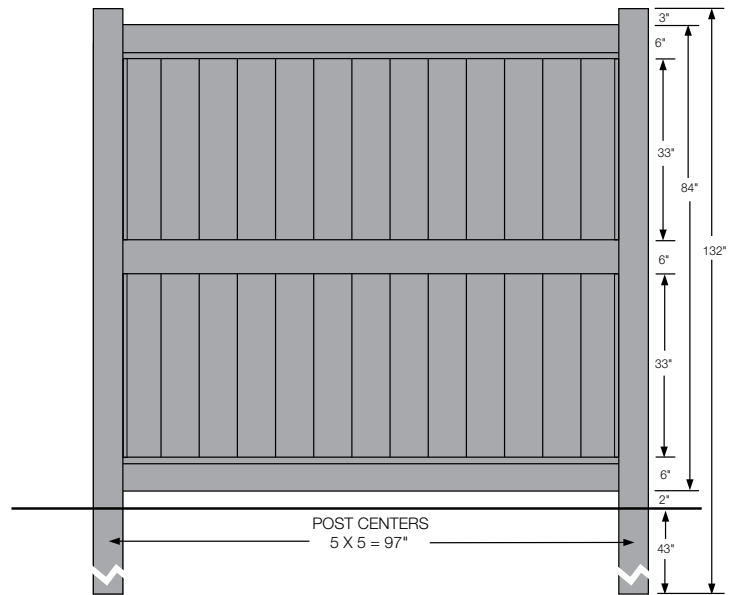

FENCE PANEL

MATERIAL PER SECTION

QTY	ITEM	DIMENSION
1	Molded Mid Rail with Steel	2" x 6" x 95"
2	Deco Top/Bottom Rail with Steel	2" x 6" x 95"

RAIL PROFILE

QTY	ITEM	DIMENSION
13	T&G Boards	$7/8$" x 7" x 35$7/8$"
6	Lock Rings	2"
2	End Channel	$7/8$" x 1" x 59$7/8$"