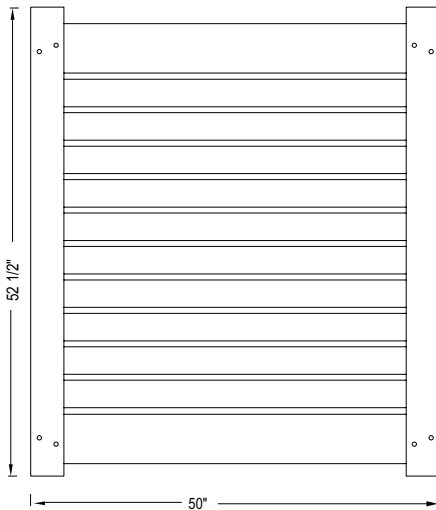

PREMIUM | 4' X 8' LARGO

SEMI-PRIVATE HORIZONTAL | 2" X 6" RAIL

DESCRIPTION	WEATHERED BLEND		SIERRA BLEND		BRAZILIAN BLEND		ARCTIC BLEND	
	QTY	SKU	QTY	SKU	QTY	SKU	QTY	SKU
4' x 8' Largo Semi-Private Horizontal Panel (48"H)		638405		638404		638403		638402
5" x 5" x 84" Corner Post		638197		638196		638175		638174
5" x 5" x 84" Line Post		638183		638182		638181		638179
5" x 5" x 84" End Post		638144		638143		638132		638131
5" x 5" Flat Top Post Cap		410869		410868		410865		410863
5" x 5" New England Post Cap		410880		410879		410875		410872
4' Largo Semi-Private Horizontal Gate Kit		638429		638428		638427		638426
4' x 50" Largo Semi-Private Horizontal Gate		638447		638446		638425		638424

WALK GATE

FENCE PANEL

MATERIAL PER SECTION

RAIL PROFILE

QTY	ITEM	DIMENSION
2	Top/Bottom Rail with Steel	2" x 6" x 95"
1	Mid Brace	2" x 4" x 41 1/32"

QTY	ITEM	DIMENSION
10	Picket Crimped	7/8" x 3" x 96"
4	Lock Rings	N/A