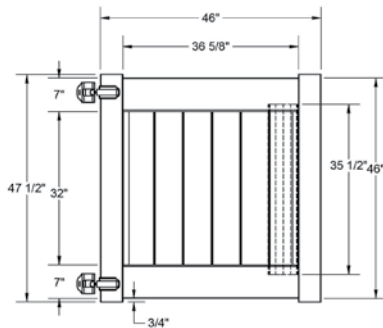

STANDARD | 4' X 8' NEWBURY

SOLID VERTICAL PRIVACY | ELEMENT RESERVE RAIL

DESCRIPTION	WHITE		SAND		CLAY		GRAY	
	QTY	SKU	QTY	SKU	QTY	SKU	QTY	SKU
4' x 8' Newbury Solid Vertical Privacy Panel (46"H)		73049177		73049178		73054039		73054818
5" x 5" x 84" Line Post (QS)		73014896		73014899		73054036		73054819
5" x 5" x 84" Corner Post (QS)		73014898		73024001		73054037		73054820
5" x 5" x 84" End Post (QQ)		73014897		73024000		73054038		73054821
5" x 5" Pyramid Post Cap		73003093		73003769		73054107		73053068
5" x 5" Gothic Post Cap		73003094		73003760		73024885		N/A
5" x 5" New England Post Cap		73045003		73045004		73054108		73053093
4' x 46" Newbury Solid Vertical Privacy Walk Gate		73050006		73050008		73054032		73054822
4' x 58" Newbury Solid Vertical Privacy Drive Gate		73050007		73050009		73054033		73054823
5" x 5" x 82" Gate Post Insert						73003718		

QS QuickShip available in White and Sand only. Applies to: Fence Panels; Line, Corner, End and Gate Posts; and 4' and 5' Wide Gates.

WALK GATE