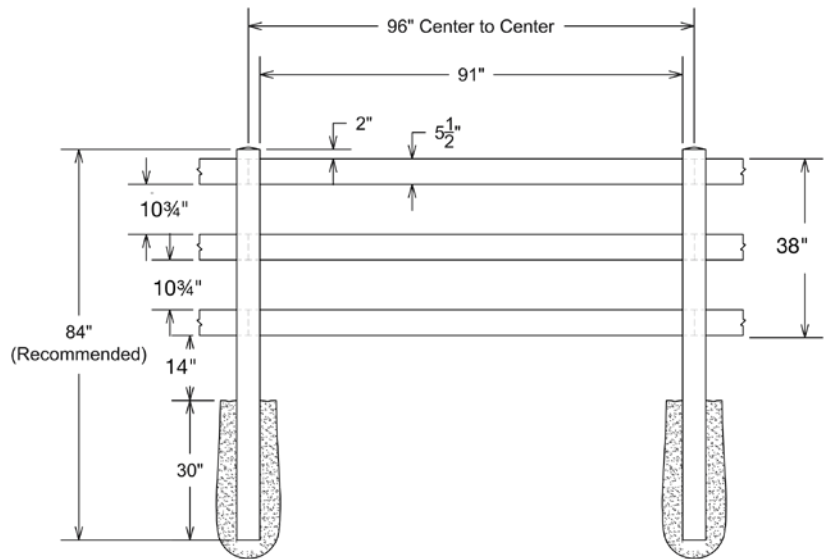

QS QuickShip available in White and Sand only. Applies to: Fence Panels; Line, Corner, End and Gate Posts; and 4' and 5' Wide Gates.

WALK GATE

FENCE PANEL

DRIVE GATE

MATERIAL PER SECTION

QTY	ITEM	DIMENSION
3	Rails	2" x 6" x 72"
2	Posts	5" x 5" x 84"