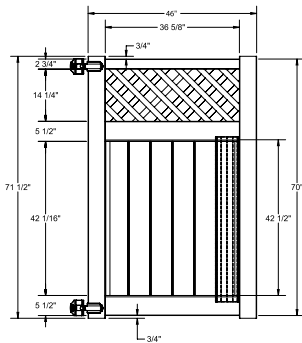

STANDARD | 6' X 6' TYBEE

LATTICE TOP PRIVACY | ELEMENT SIGNATURE RAIL

DESCRIPTION	WHITE		SAND		CLAY	
	QTY	SKU	QTY	SKU	QTY	SKU
6' x 6' Tybee Lattice Top Privacy Panel (72"H)		73014375		73014381		73053761
5" x 5" x 102" Line Post (AE)		73014376		73014382		73053758
5" x 5" x 102" Corner Post (AE)		73014377		73014383		73053759
5" x 5" x 102" End Gate Post (AE)		73014378		73014384		73053760
5" x 5" Pyramid Post Cap		73003093		73003769		73053096
5" x 5" Gothic Post Cap		73003094		73003760		N/A
5" x 5" New England Post Cap		73045003		73045004		73053089
6' x 46" Tybee Lattice Top Privacy Walk Gate		73024929		73024928		73054267
6' x 58" Tybee Lattice Top Privacy Drive Gate		73024940		73024939		73054268
5" x 5" x 82" Gate Post Insert				73003718		

OS QuickShip available in White and Sand only. Applies to: Fence Panels; Line, Corner, End and Gate Posts; and 4' and 5' Wide Gates.

WALK GATE