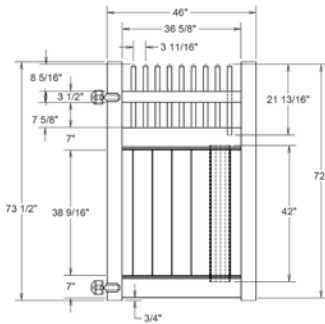

STANDARD | 6' X 8' CLEARWATER

OPEN SPINDLE TOP PRIVACY | VERTEX GRAND RAIL

DESCRIPTION	WHITE		SAND		CLAY		GRAY	
	QTY	SKU	QTY	SKU	QTY	SKU	QTY	SKU
6' x 8' Clearwater Open Spindle Top Privacy Panel (72"H)		73028040		73025946		73053929		73054622
5" x 5" x 108" Line Post (IT)		73028029		73025794		73053926		73054624
5" x 5" x 108" Corner Post (IT)		73028030		73025795		73053927		73054625
5" x 5" x 108" End Gate Post (IT)		73028031		73025796		73053928		73054626
5" x 5" Pyramid Post Cap		73003093		73003769		73054107		73053068
5" x 5" Gothic Post Cap		73003094		73003760		73024885		N/A
5" x 5" New England Post Cap		73045003		73045004		73054108		73053093
6' x 46" Clearwater Open Spindle Top Privacy Walk Gate		73025988		73025884		73054205		73054627
6' x 58" Clearwater Open Spindle Top Privacy Drive Gate		73025989		73025885		73054232		73054628
5" x 5" x 106" Gate Post Insert						73003463		

QS QuickShip available in White only. Applies to: Fence Panels; Line, Corner, End and Gate Posts; and 4' and 5' Wide Gates.

WALK GATE