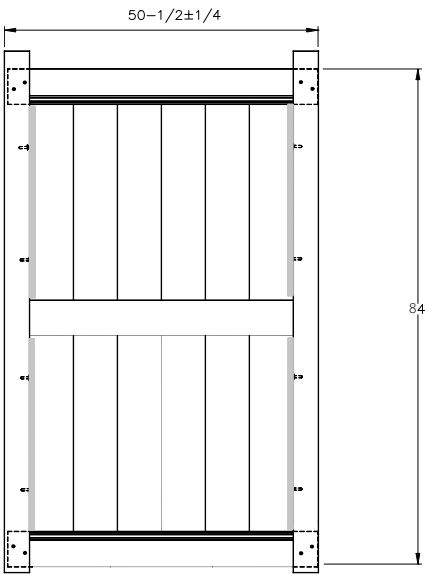

WALK GATE

FENCE PANEL

MATERIAL PER SECTION

QTY	ITEM	DIMENSION
1	Molded Mid Rail with Steel	2" x 6" x 95"
2	Deco Top/Bottom Rail with Steel	2" x 6" x 95"

RAIL PROFILE

QTY	ITEM	DIMENSION
13	T&G Boards	$7/8$ " x 7" x 35 $7/8$ "
6	Lock Rings	2"
2	End Channel	$7/8$ " x 1" x 59 $7/8$ "