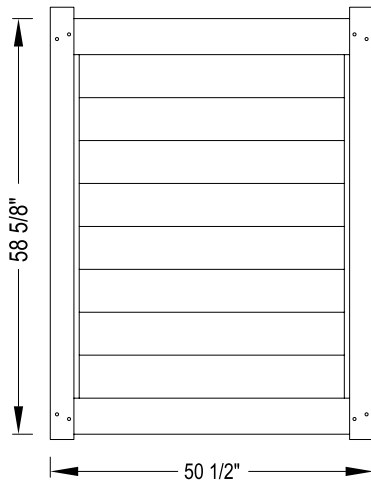

PREMIUM | 5' X 6' MADISON

HORIZONTAL PRIVACY | ELEMENT PREMIUM LX RAIL

DESCRIPTION	WEATHERED BLEND		SIERRA BLEND		BRAZILIAN BLEND		ARCTIC BLEND	
	QTY	SKU	QTY	SKU	QTY	SKU	QTY	SKU
5' x 6' Madison Horizontal Panel (60"H)		642129		642128		642127		642125
5" x 5" x 96" Corner Post		642171		642168		642158		642199
5" x 5" x 96" Line Post		642172		642169		642166		642200
5" x 5" x 96" End Post		642173		642170		642167		642201
5" x 5" Flat Top Post Cap		410869		410868		410865		410863
5" x 5" New England Post Cap		410880		410879		410875		410872
5' Madison Horizontal Gate Kit		642059		642058		642057		642056
5' x 50" Madison Horizontal Gate		642085		642084		642083		642082

GATE