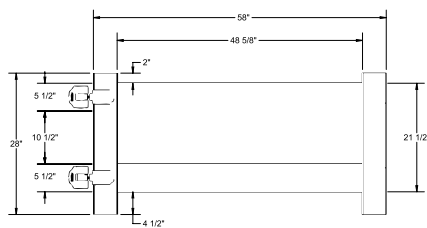

QS QuickShip available in White and Sand only. Applies to: Fence Panels; Line, Corner, End and Gate Posts; and 4' and 5' Wide Gates.

WALK GATE

FENCE PANEL

DRIVE GATE

MATERIAL PER SECTION

QTY	ITEM	DIMENSION
2	Rails	2" x 6" x 72"
2	Posts	5" x 5" x 68"