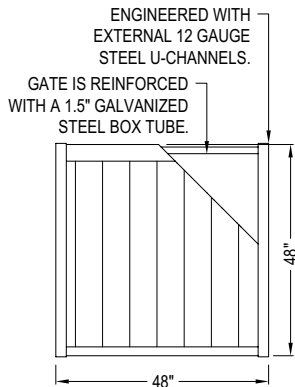

PREMIUM | 4' X 8' BRECKENRIDGE

MOLDED WITH SIMTEK™ TECHNOLOGY

DESCRIPTION	WALNUT BROWN		RED CEDAR		NANTUCKET GRAY		DARK GRAY OAK	
	QTY	SKU	QTY	SKU	QTY	SKU	QTY	SKU
4' x 8' Breckenridge Molded Privacy Panel (48"H)		644296		644025		644024		644022
5" x 5" x 102" Line Post		643495		643499		643498		643493
5" x 5" x 102" Corner Post		643511		643515		643514		643509
5" x 5" x 102" End Gate Post		643503		643507		643506		643501
5" x 5" Post Cap Square		643293		643297		643296		643291
45° Post Cap		643301		643305		643304		643299
Post Cap Double Inline		643309		643313		643312		643307
Corner Post Skirt		643589		643593		643592		643587
Line Post Skirt		643597		643601		643600		643595
End Post / Gate Post Skirt		643605		643609		643608		643603
48" Breckenridge Molded Privacy Privacy Gate		644319		644318		644355		644353
102" Gate Post		643519		643523		643522		643517
Drop Pin	408095							

*Gates include hinge and latch set.

WALK GATE