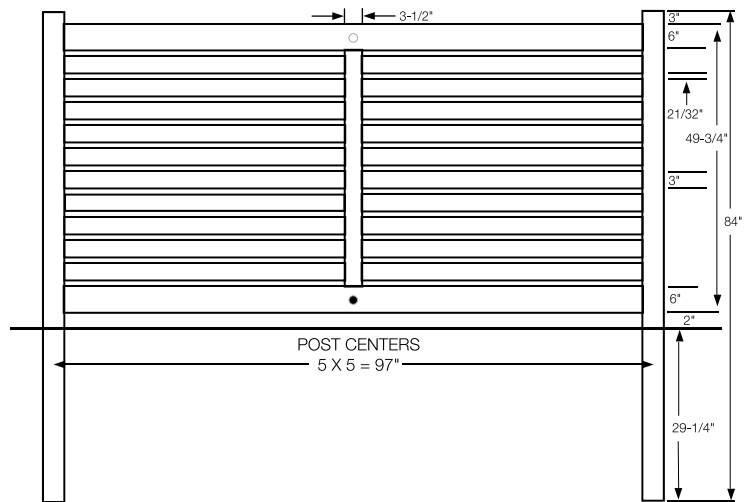

STANDARD | 4' X 8' LARGO

SEMI-PRIVATE HORIZONTAL | 2" X 6" RAIL

DESCRIPTION	WHITE		SAND		CLAY	
	QTY	SKU	QTY	SKU	QTY	SKU
4' x 8' Largo Semi-Private Horizontal Panel (48"H)		652626		73057832		73057831
5" x 5" x 84" Corner Post		652594		73057849		73057848
5" x 5" x 84" Line Post		652591		73057851		73057850
5" x 5" x 84" End Post		652590		73057853		73057852
5" x 5" Pyramid Post Cap		73003093		73003769		73054107
5" x 5" New England Post Cap		73045003		73045004		73054108
4' Largo Semi-Private Horizontal Gate Kit		652471		73057870		73057869
4' x 50" Largo Semi-Private Horizontal Gate		652558		73057865		73057864

WALK GATE

FENCE PANEL

MATERIAL PER SECTION

RAIL PROFILE

QTY	ITEM	DIMENSION
1	Top/Bottom Rail with Steel	2" x 6" x 95"
1	Mid Brace	2" x 4" x 41 1/32"
10	Picket Crimped	7/8" x 3" x 96"
24	Lock Rings	N/A

2" x 6"