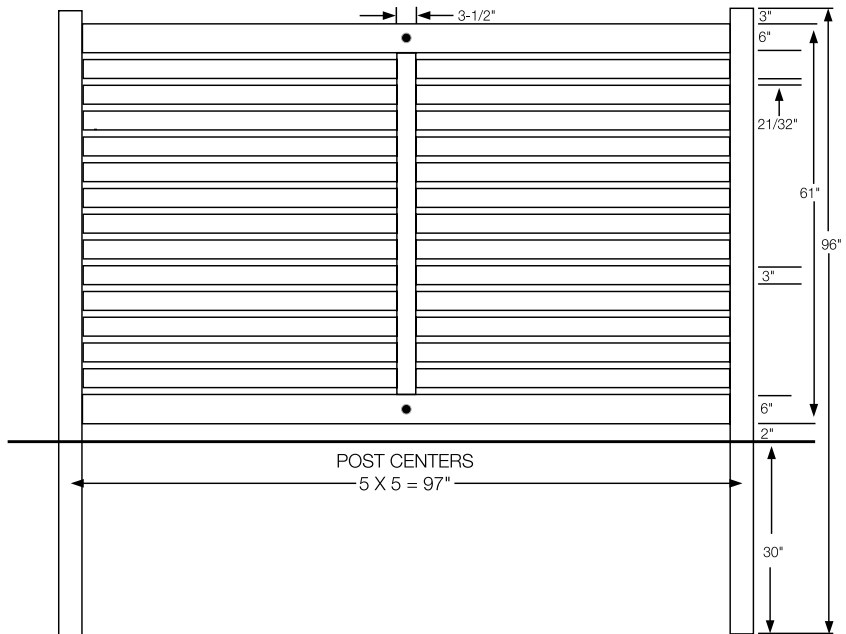

FENCE PANEL

MATERIAL PER SECTION

QTY	ITEM	DIMENSION
2	Top/Bottom Rail with Steel	2" x 6" x 95"
1	Mid Brace	2" x 4" x 52 5/8"
13	Picket Crimped	7/8" x 3" x 96"
4	Lock Rings (24)	N/A

RAIL PROFILE

2" x 6"