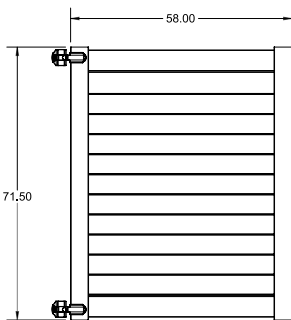

qs QuickShip available in White only. Applies to: Fence Panels; Line, Corner, End and Gate Posts; and 4' and 5' Wide Gates.

WALK GATE

FENCE PANEL

DRIVE GATE

MATERIAL PER SECTION

QTY	ITEM	DIMENSION
13	Louvered Boards (.050)	3/4" x 5.94" x 69.94"