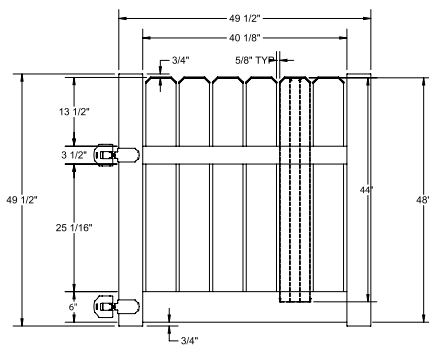

STANDARD | 4' X 8' SARASOTA

SEMI-PRIVATE DOG-EAR STRAIGHT | VERTEX BASE RAIL

DESCRIPTION	WHITE		SAND	
	QTY	SKU	QTY	SKU
4' x 8' Sarasota Semi-Private Dog-Ear Straight Panel (48"H)		73048538		73048551
5" x 5" x 84" Line Post (NN)		73011358		73011364
5" x 5" x 84" Corner Post (NN)		73011359		73011365
5" x 5" x 84" End Gate Post (NN)		73011360		73011366
5" x 5" Pyramid Post Cap		73003093		73003769
5" x 5" Gothic Post Cap		73003094		73003760
5" x 5" New England Post Cap		73045003		73045004
4' x 49½" Sarasota Semi-Private Dog-Ear Straight Walk Gate		73048597		73048602
4' x 62½" Sarasota Semi-Private Dog-Ear Straight Drive Gate		73048598		73048603
5" x 5" x 82" Gate Post Insert			73003718	

WALK GATE