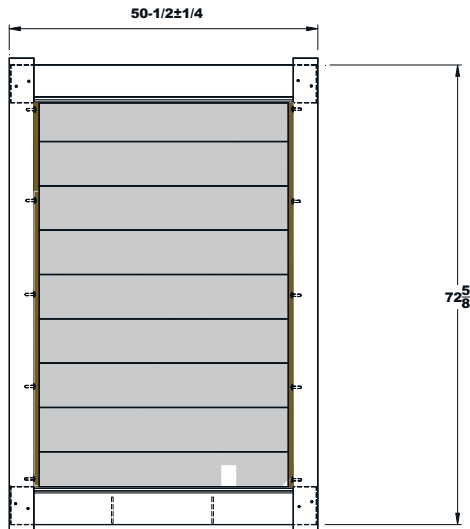

GATE

FENCE PANEL

MATERIAL PER SECTION

QTY	ITEM	DIMENSION
1	Top/Bottom Rail with Steel	2" x 6" x 71"
1	Deco Top/Bottom Rail	2" x 6" x 71"
9	T&G Boards	7/8" x 7" x 66 1/2"

QTY	ITEM	DIMENSION
2	Lock Rings	N/A
2	Aluminum End Channel	1" x 1 1/2" x 60 1/2"