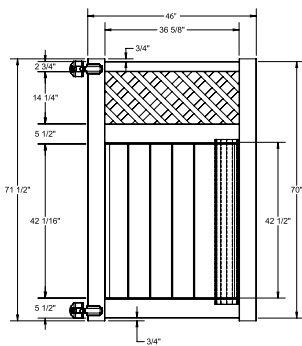

STANDARD | 6' X 6' TYBEE

LATTICE TOP PRIVACY | ELEMENT RESERVE RAIL

DESCRIPTION	WHITE		SAND		CLAY	
	QTY	SKU	QTY	SKU	QTY	SKU
6' x 6' Tybee Lattice Top Privacy Panel (72"H)		73014375		73014381		73053761
5" x 5" x 102" Line Post (AE)		73014376		73014382		73053758
5" x 5" x 102" Corner Post (AE)		73014377		73014383		73053759
5" x 5" x 102" End Gate Post (AE)		73014378		73014384		73053760
5" x 5" Pyramid Post Cap		73003093		73003769		73053096
5" x 5" Gothic Post Cap		73003094		73003760		N/A
5" x 5" New England Post Cap		73045003		73045004		73053089
6' x 46" Tybee Lattice Top Privacy Walk Gate		73024929		73024928		73054267
6' x 58" Tybee Lattice Top Privacy Drive Gate		73024940		73024939		73054268

OS QuickShip available in White and Sand only. Applies to: Fence Panels; Line, Corner, End and Gate Posts; and 4' and 5' Wide Gates.

WALK GATE