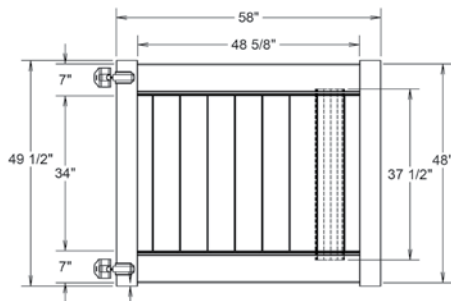

DRIVE GATE

MATERIAL PER SECTION

QTY	ITEM	DIMENSION
2	Decorative Rails	2" x 7" x 94"
15	GlideLock Boards	7/8" x 6" x 37 1/2"
2	U-Channels	7/8" x 1 3/8" x 34.37"

RAIL PROFILE