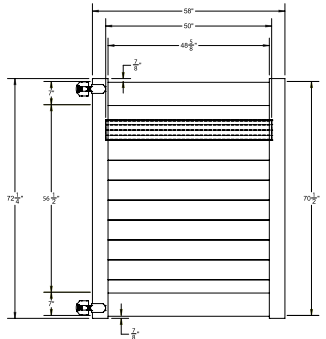

DRIVE GATE

MATERIAL PER SECTION

QTY	ITEM	DIMENSION
2	Rails	1 3/4" x 7" x 94"
10	T&G Boards	7/8" x 6" x 90 3/4"
2	Structural Post U-Channels	1" x 1 7/8" x 56 1/4"
1	Pan Head Screw (10 pc)	#10 x 3/4"

RAIL PROFILE