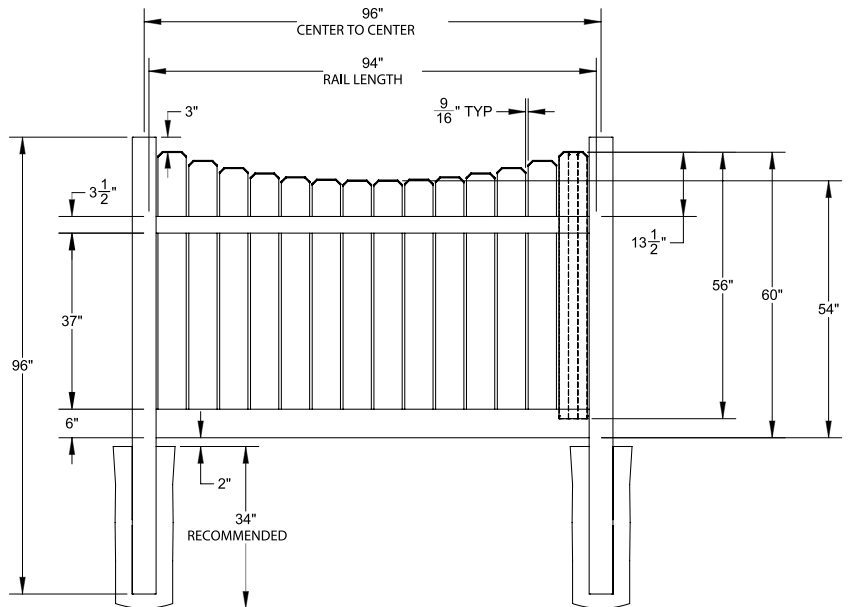

FENCE PANEL