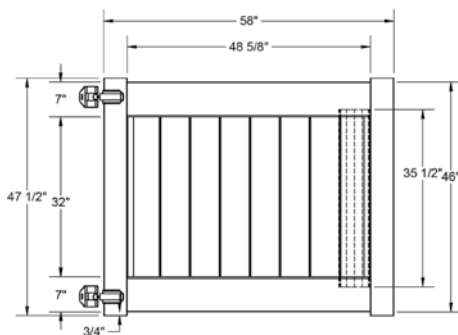

DRIVE GATE

MATERIAL PER SECTION

QTY	ITEM	DIMENSION
2	Rails	1 3/4" x 7" x 94"
15	GlideLock Boards	7/8" x 6" x 35 1/2"
2	U-Channels	32 1/2"

RAIL PROFILE