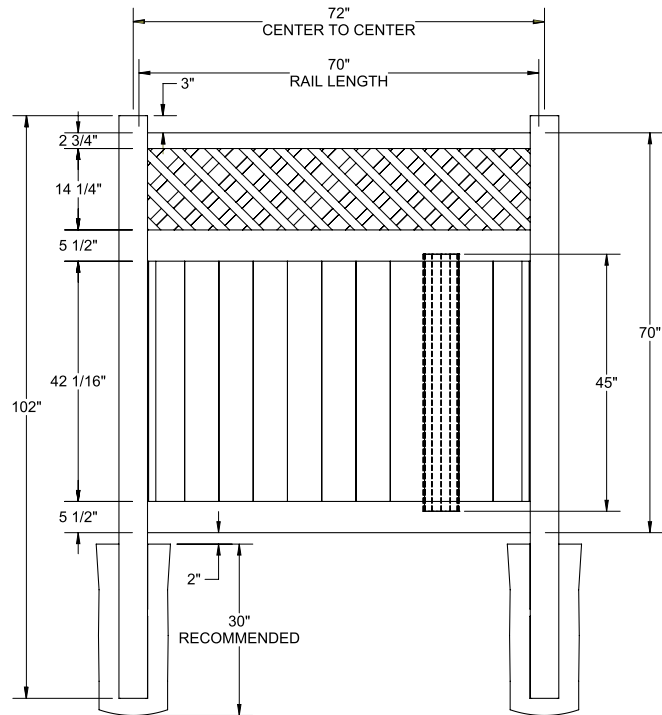

FENCE PANEL