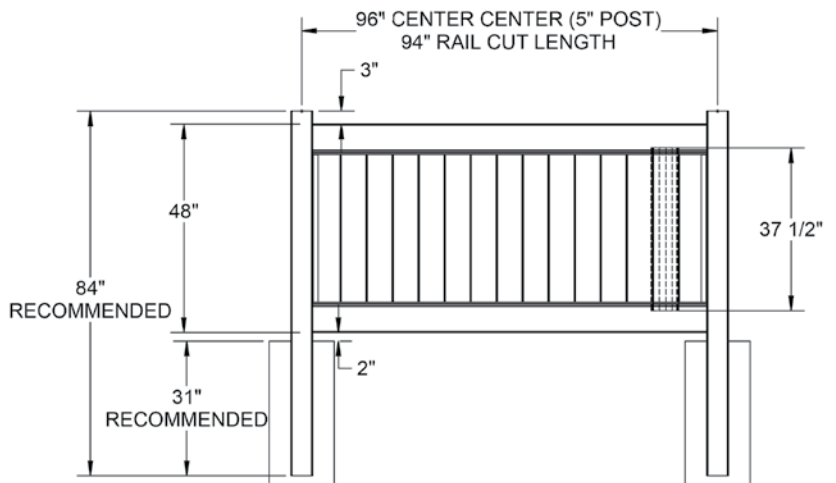

FENCE PANEL