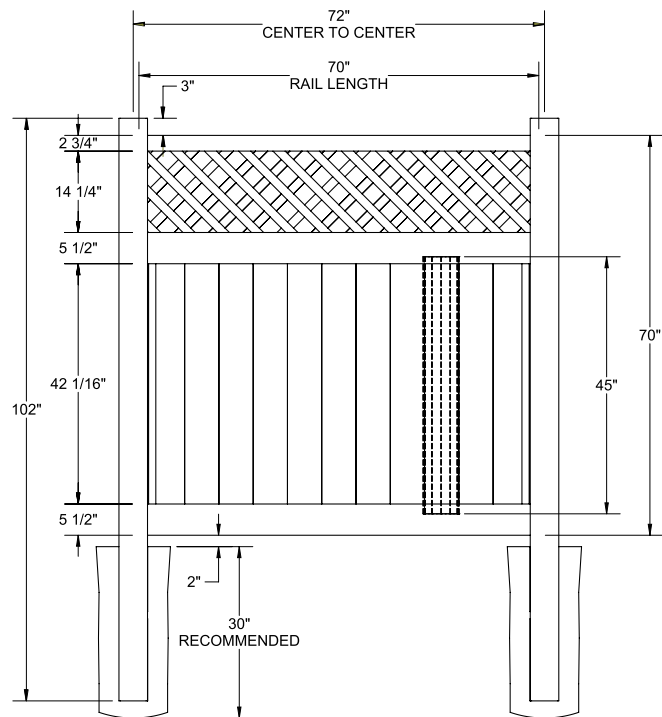

FENCE PANEL