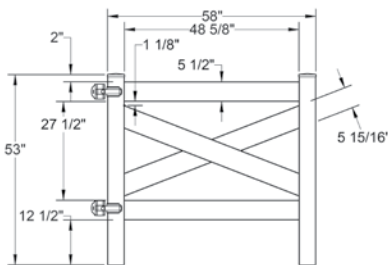

DRIVE GATE

MATERIAL PER SECTION

QTY	ITEM	DIMENSION
2	Rails	Cut top and bottom rails back to 94^{3/4}" (Max)
2	Cross Members	1^{1/2}" x 5^{1/2}" x 96"