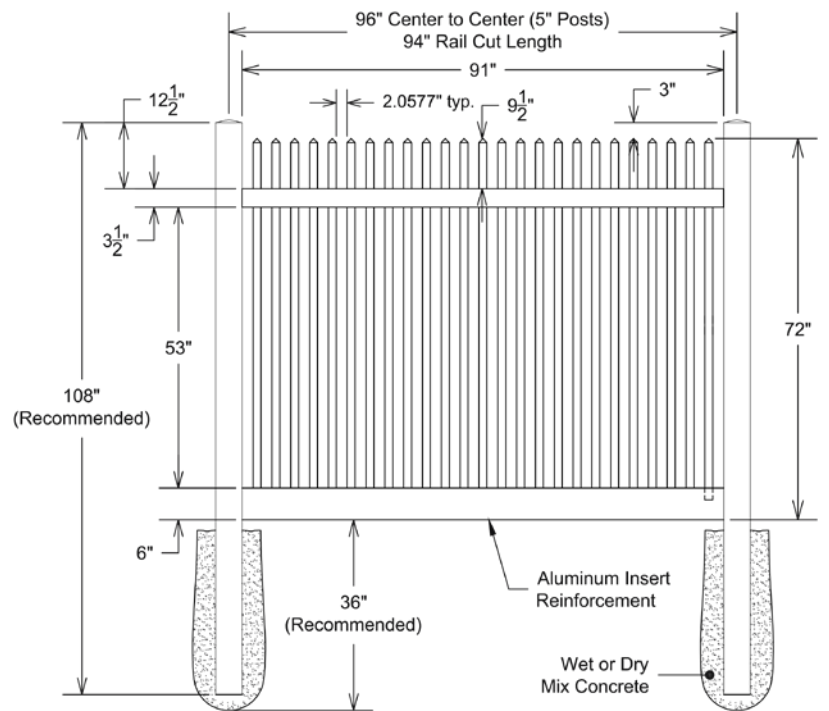

FENCE PANEL