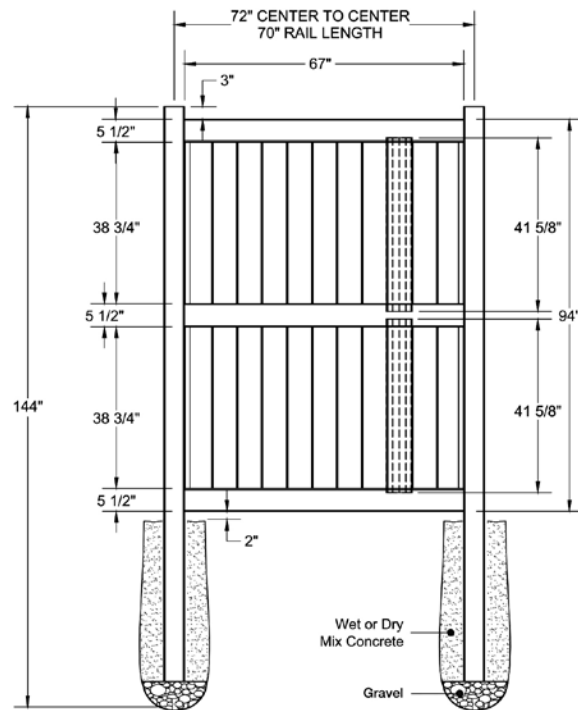

FENCE PANEL