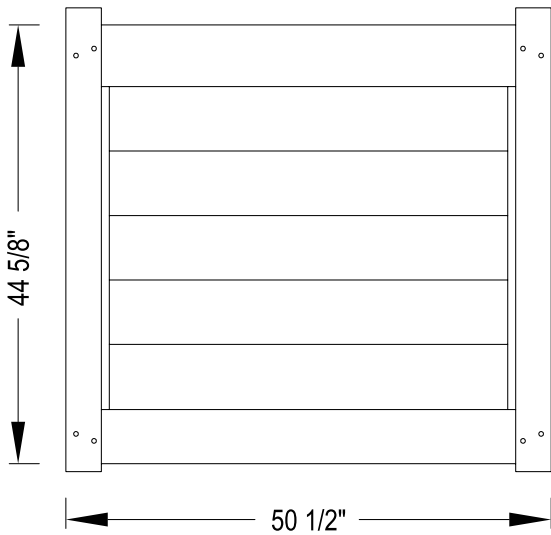

PREMIUM | 4' X 6' MADISON

HORIZONTAL PRIVACY | ELEMENT PREMIUM LX RAIL

DESCRIPTION	WEATHERED BLEND		SIERRA BLEND		BRAZILIAN BLEND		ARCTIC BLEND	
	QTY	SKU	QTY	SKU	QTY	SKU	QTY	SKU
4' x 6' Madison Horizontal Panel (48"H)		642124		642123		642122		642121
5" x 5" x 84" Line Post		642197		642194		642190		642187
5" x 5" x 84" Corner Post		642196		642193		642189		642186
5" x 5" x 84" End Post		642198		642195		642192		642188
5" x 5" Flat Top Post Cap		410869		410868		410865		410863
5" x 5" New England Post Cap		410880		410879		410875		410872
4' Madison Horizontal Gate Kit		642055		642054		642053		642052
4' x 58" Madison Horizontal Gate		642081		642080		642079		642033

GATE

FENCE PANEL

MATERIAL PER SECTION

RAIL PROFILE

QTY	ITEM	DIMENSION
2	Top/Bottom Rail with Steel	2" x 6" x 71"
5	T&G Boards	7/8" x 7" x 66 1/2"
4	Lock Rings	2"
2	Aluminum End Channel	1" x 1 1/2" x 60 1/2"