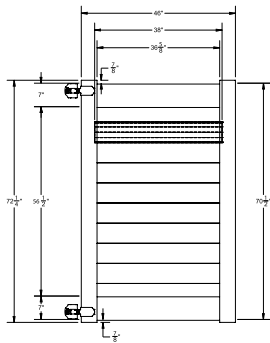

STANDARD | 6' X 6' MADISON

HORIZONTAL PRIVACY

DESCRIPTION	WHITE		SAND		GRAY	
	QTY	SKU	QTY	SKU	QTY	SKU
6' x 6' Madison Horizontal Privacy Panel (72"H)		73045598		73045599		73055085
5" x 5" x 108" Line Post		73045547		73045567		73055087
5" x 5" x 108" Corner Post		73045548		73045568		73055088
5" x 5" x 108" End Post		73045549		73045569		73055089
5" x 5" Pyramid Post Cap		73003093		73003769		73054107
5" x 5" Internal Post Cap		73007092		73007093		N/A
5" x 5" New England Post Cap		73045003		73045004		73053093
8' x 46" Madison Horizontal Privacy Walk Gate		73045551		73045571		73055090
8' x 58" Madison Horizontal Privacy Drive Gate		73045552		73045572		73055101
5" x 5" x 106" Gate Post Insert				73003463		

QS QuickShip available in White, Sand and Gray. Applies to: Fence Panels; Line, Corner, End and Gate Posts; and 4' and 5' Wide Gates.

WALK GATE