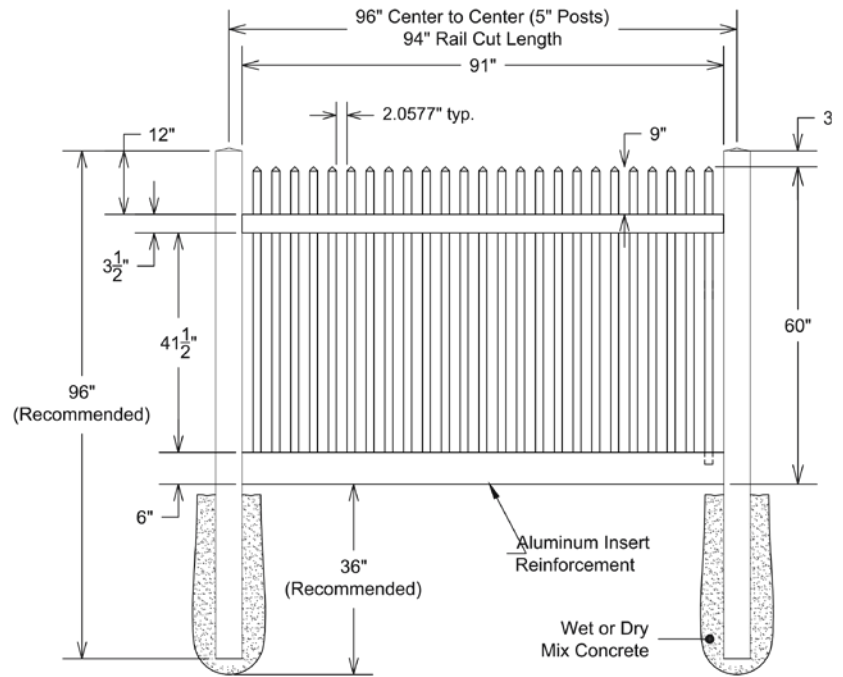

FENCE PANEL