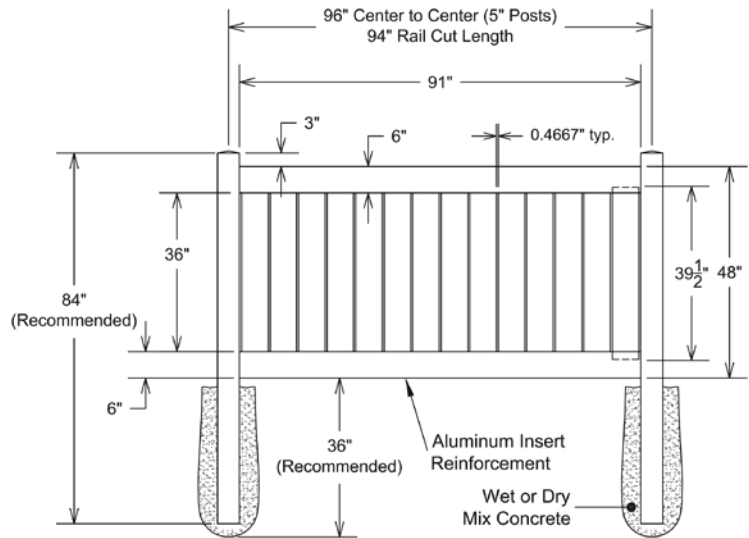

FENCE PANEL