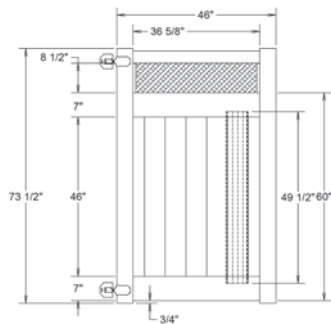

STANDARD | 6' X 8' TYBEE

LATTICE TOP PRIVACY | ELEMENT RESERVE RAIL

DESCRIPTION	WHITE		SAND		CLAY	
	QTY	SKU	QTY	SKU		
6' x 8' Tybee Lattice Top Privacy Panel (72"H)		73028037		73028036		73053921
5" x 5" x 108" Line Post (GU)		73028027		73028026		73053917
5" x 5" x 108" Corner Post (GU)		73028021		73028020		73053918
5" x 5" x 108" End Gate Post (GU)		73028024		73028023		73053919
5" x 5" Pyramid Post Cap		73003093		73003769		73054107
5" x 5" Gothic Post Cap		73003094		73003760		73024885
5" x 5" New England Post Cap		73045003		73045004		73054108
6' x 46" Tybee Lattice Top Privacy Walk Gate		73025981		73025980		73054280
6' x 58" Tybee Lattice Top Privacy Drive Gate		73025983		73025985		73054281
5" x 5" x 106" Gate Post Insert				73003463		

QS QuickShip available in White and Sand only. Applies to: Fence Panels; Line, Corner, End and Gate Posts; and 4' and 5' Wide Gates.

WALK GATE