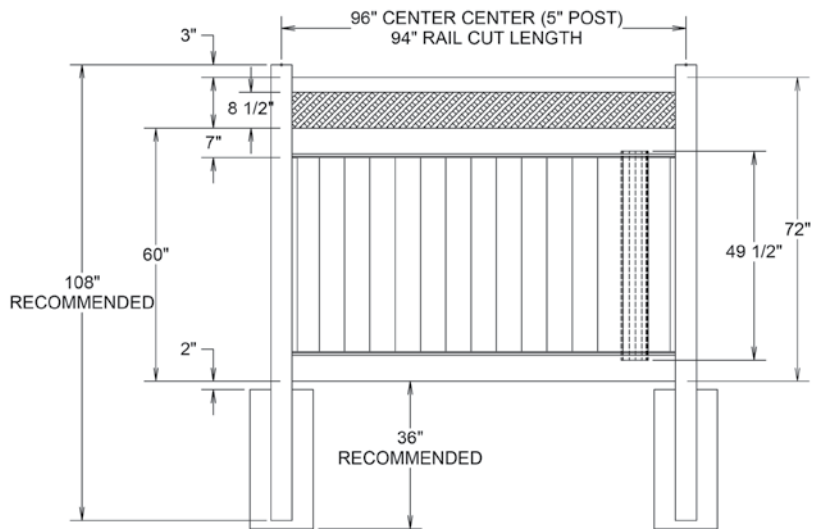

FENCE PANEL