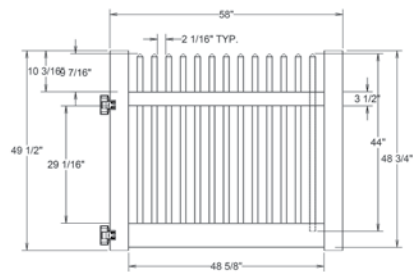

QS QuickShip available in White and Sand only. Applies to: Fence Panels; Line, Corner, End and Gate Posts; and 4' and 5' Wide Gates.

WALK GATE

FENCE PANEL

DRIVE GATE

MATERIAL PER SECTION

QTY	ITEM	DIMENSION
1	Top Rail	2" x 3 1/2" x 94"
1	Bottom Rail	2" x 6" x 94"
25	Picket Caps	1 1/2" x 1 1/2"
25	Pickets	1 1/2" x 1 1/2" x 43 3/16"