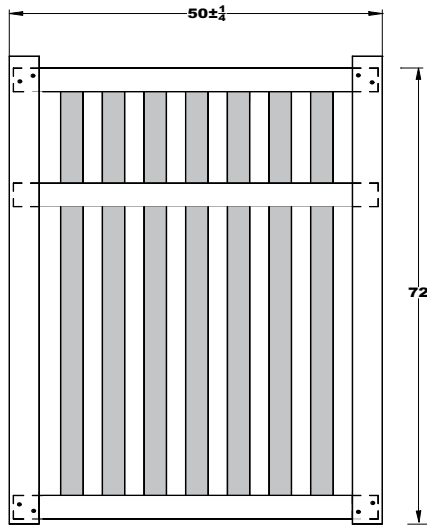

PREMIUM | 6' X 8' NORWALK

CLOSED PICKET | 3 RAIL | 1¼" X 3½" RAIL

DESCRIPTION	WEATHERED BLEND		SIERRA BLEND		BRAZILIAN BLEND		ARCTIC BLEND	
	QTY	SKU	QTY	SKU	QTY	SKU	QTY	SKU
6' x 8' Norwalk Slim Closed Picket 3 Rail Panel (72"H)		630820		630812		631492		630836
5" x 5" x 107" Corner Post		630851		630302		631535		630889
5" x 5" x 107" Line Post		631039		630303		631538		631037
5" x 5" x 107" End Gate Post		630852		630304		631541		630890
5" x 5" Flat Top Post Cap		410869		410868		410865		410863
5" x 5" New England Post Cap		410880		410879		410875		410872
6' Norwalk Closed Picket 3 Rail Gate Kit		630844		630293		631597		630882
6' x 50" Norwalk Closed Picket 3 Rail Gate		630823		630815		631615		630839

WALK GATE