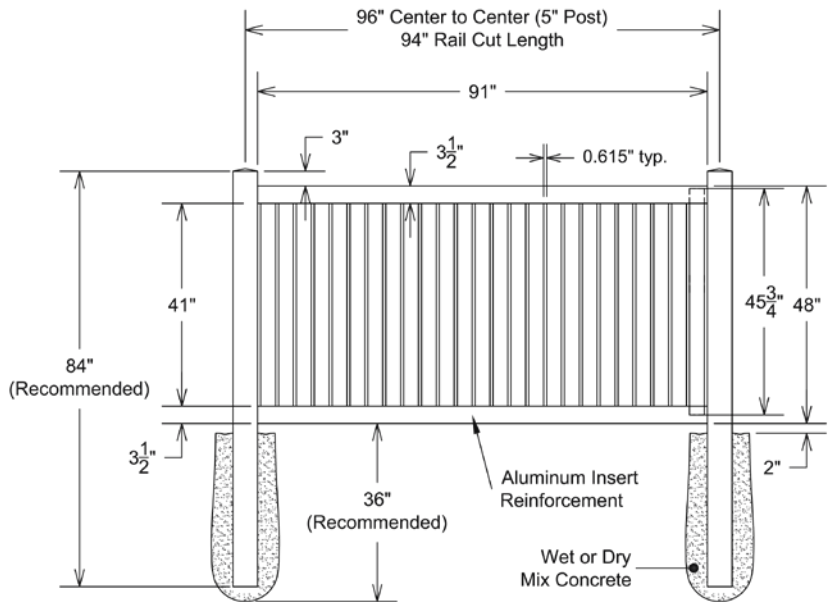

FENCE PANEL