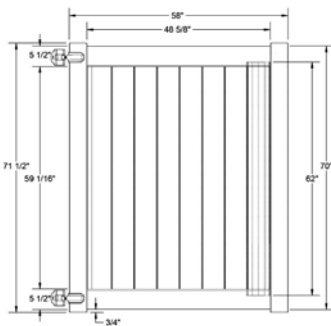

DRIVE GATE

MATERIAL PER SECTION

QTY	ITEM	DIMENSION
2	Decorative Rails	1 3/4" x 5.47" x 70"
15	GlideLock Boards	7/8" x 6" x 62"
2	U-Channels	59 1/2"

RAIL PROFILE