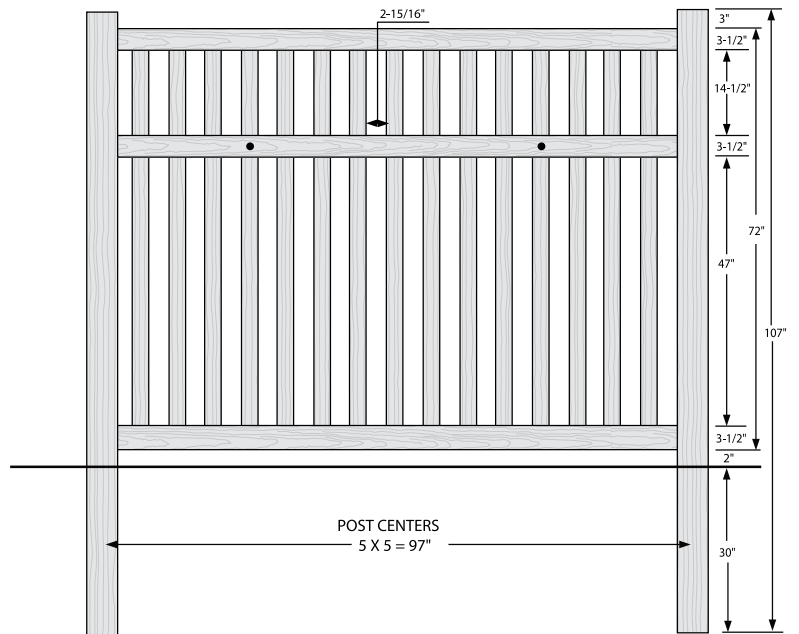

FENCE PANEL

MATERIAL PER SECTION

QTY	ITEM	DIMENSION
1	Routed Top Rail	2" x 4" x 95½"
1	Routed Bottom Rail	2" x 4" x 95½"
1	Mid Rail	2" x 4" x 95½"
15	Picket	7/8" x 3" x 71⅞"

RAIL PROFILE

1¼" x 3½"