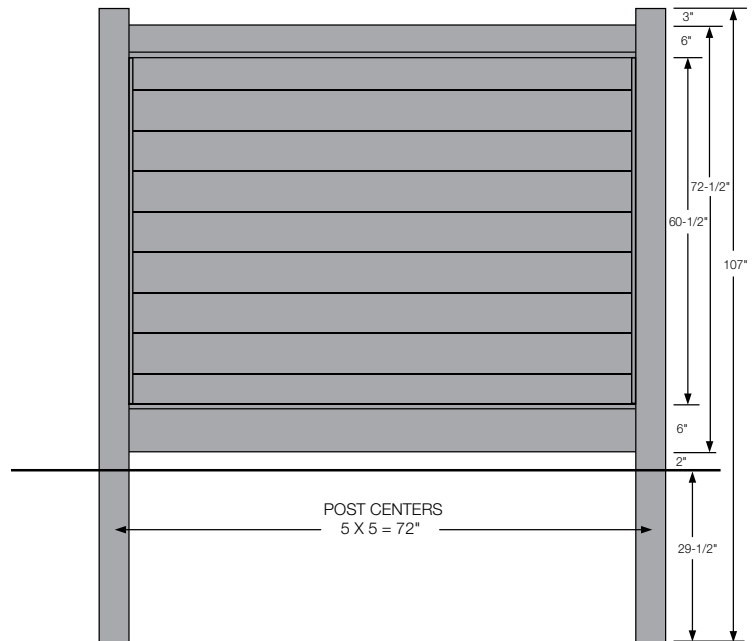

FENCE PANEL

MATERIAL PER SECTION

QTY	ITEM	DIMENSION
1	Top/Bottom Rail with Steel	2" x 6" x 71"
1	Deco Top/Bottom Rail	2" x 6" x 71"
9	T&G Boards	7/8" x 7" x 66 1/2"

QTY	ITEM	DIMENSION
2	Lock Rings	N/A
2	Aluminum End Channel	1" x 1 1/2" x 60 1/2"