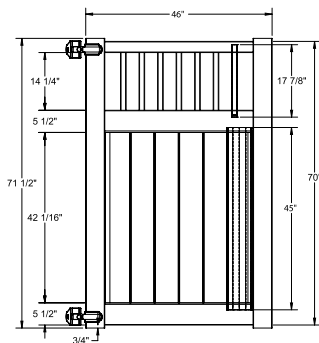

STANDARD | 6' X 6' CHESAPEAKE

CLOSED SPINDLE PRIVACY | ELEMENT SIGNATURE RAIL

DESCRIPTION	WHITE		SAND	
	QTY	SKU	QTY	SKU
6' x 6' Chesapeake Closed Spindle Privacy Panel (70"H)		73014498		73014504
5" x 5" x 102" Line Post (AG)		73014501		73014507
5" x 5" x 102" Corner Post (AG)		73014499		73014505
5" x 5" x 102" End Gate Post (AG)		73014500		73014506
5" x 5" Pyramid Post Cap		73003093		73003769
5" x 5" Gothic Post Cap		73003094		73003760
5" x 5" New England Post Cap		73045003		73045004
6' x 46" Chesapeake Closed Spindle Privacy Walk Gate		73025413		73025415
6' x 58" Chesapeake Closed Spindle Privacy Drive Gate		73025414		73025416
5" x 5" x 82" Gate Post Insert				73003718

QS QuickShip available in White and Sand only. Applies to: Fence Panels; Line, Corner, End and Gate Posts; and 4' and 5' Wide Gates.

WALK GATE