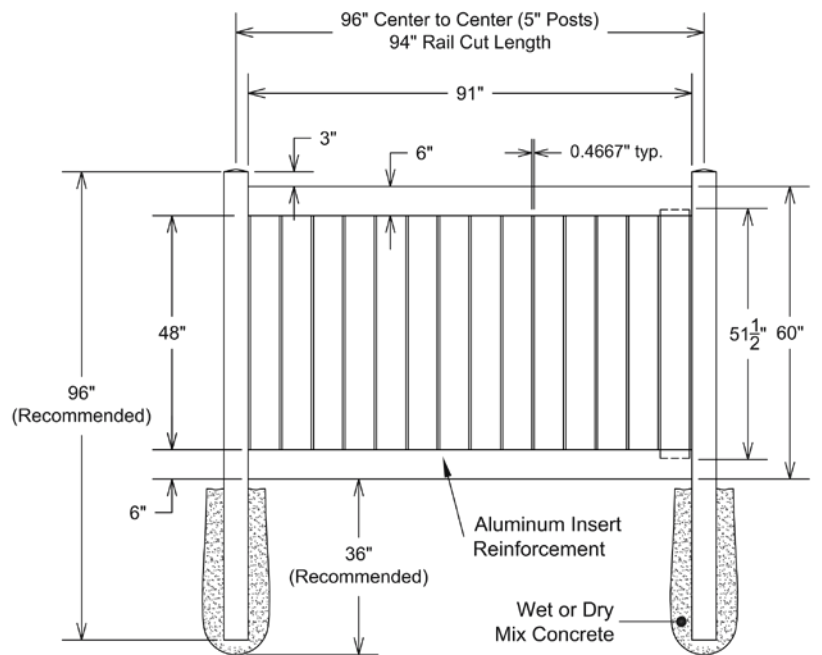

FENCE PANEL