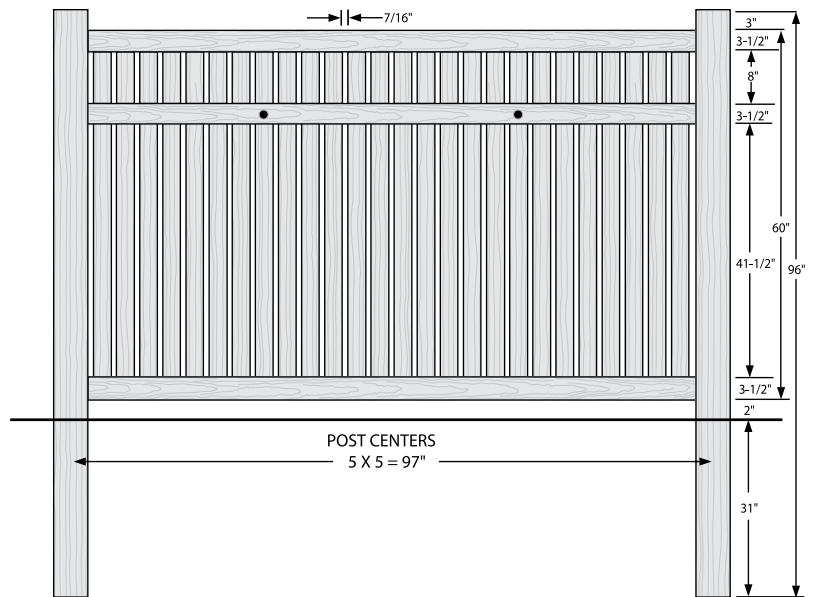

FENCE PANEL

MATERIAL PER SECTION

QTY	ITEM	DIMENSION
1	Routed Top Rail with Steel	2" x 4" x 95½"
1	Routed Bottom Rail with Steel	2" x 4" x 95½"
1	Routed Mid Rail	2" x 4" x 95½"
26	Pickets	⅞" x 3" x 59⅞"

RAIL PROFILE

1¼" x 3½"