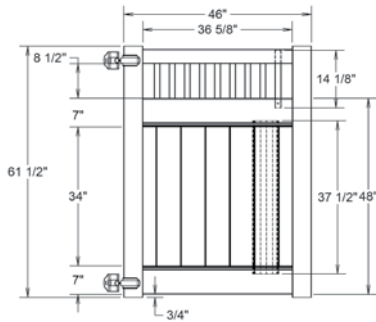

STANDARD | 5' X 8' CHESAPEAKE

CLOSED SPINDLE PRIVACY | VICTORIAN ACCENT | VERTEX GRAND RAIL

DESCRIPTION	WHITE		SAND	
	QTY	SKU	QTY	SKU
5' x 8' Chesapeake Closed Spindle Privacy Panel (60"H)		73025924		73025925
5" x 5" x 96" Line Post (EU)		73025767		73025770
5" x 5" x 96" Corner Post (EU)		73025768		73025771
5" x 5" x 96" End Gate Post (EU)		73025769		73025772
5" x 5" Pyramid Post Cap		73003093		73003769
5" x 5" Gothic Post Cap		73003094		73003760
5" x 5" New England Post Cap		73045003		73045004
5' x 46" Chesapeake Closed Spindle Privacy Walk Gate		73025839		73025841
5' x 58" Chesapeake Closed Spindle Privacy Drive Gate		73025840		73025842
5" x 5" x 94" Gate Post Insert			73012353	

QS QuickShip available in White only. Applies to: Fence Panels; Line, Corner, End and Gate Posts; and 4' and 5' Wide Gates.

WALK GATE