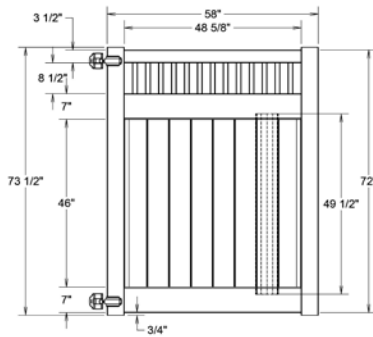

DRIVE GATE

MATERIAL PER SECTION

QTY	ITEM	DIMENSION
2	Rail	1 3/4" x 7" x 94"
1	Rail	2" x 3 1/2" x 94"
15	T&G Boards	3/8" x 6" x 45 1/2"
2	U-Channel	1.02" x 1.39" x 46 3/8"
25	Pickets	1 3/8" x 1 3/8" x 13 3/4"

RAIL PROFILE