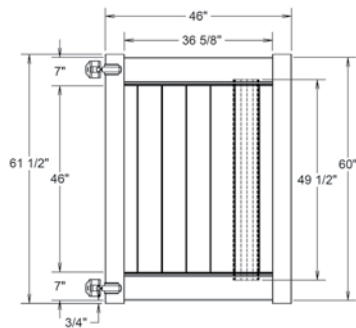

STANDARD | 5' X 8' NEWBURY

SOLID VERTICAL PRIVACY | VERTEX GRAND RAIL

DESCRIPTION	WHITE		SAND		CLAY		GRAY	
	QTY	SKU	QTY	SKU	QTY	SKU	QTY	SKU
5' x 8' Newbury Solid Vertical Privacy (60"H)		73025918		73025919		73053784		73054826
5" x 5" x 96" Line Post (AT)		73025743		73025746		73053783		73054576
5" x 5" x 96" Corner Post (AT)		73025744		73025747		73053781		73054577
5" x 5" x 96" End Gate Post (AT)		73025745		73025748		73053782		73054578
5" x 5" Pyramid Post Cap		73003093		73003769		73054107		73053068
5" x 5" Gothic Post Cap		73003094		73003760		73024885		N/A
5" x 5" New England Post Cap		73045003		73045004		73054108		73053093
5' x 46" Newbury Solid Vertical Privacy Walk Gate		73025827		73025829		73054204		73054579
5' x 58" Newbury Solid Vertical Privacy Drive Gate		73025828		73025830		73054306		73054580
5" x 5" x 94" Gate Post Insert						73012353		

QS QuickShip available in White only. Applies to: Fence Panels; Line, Corner, End and Gate Posts; and 4' and 5' Wide Gates.

WALK GATE