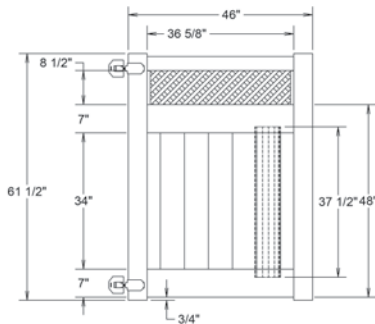

STANDARD | 5' X 8' TYBEE

LATTICE TOP PRIVACY | VERTEX GRAND RAIL

DESCRIPTION	WHITE		SAND		CLAY	
	QTY	SKU	QTY	SKU	QTY	SKU
5' x 8' Tybee Lattice Top Privacy Panel (60"H)		73025942		73025941		73053925
5" x 5" x 96" Line Post (HT)		73025792		73025791		73053922
5" x 5" x 96" Corner Post (HT)		73025786		73025785		73053923
5" x 5" x 96" End Gate Post (HT)		73025789		73025788		73053924
5" x 5" Pyramid Post Cap		73003093		73003769		73054107
5" x 5" Gothic Post Cap		73003094		73003760		73024885
5" x 5" New England Post Cap		73045003		73045004		73054108
5' x 46" Tybee Lattice Top Privacy Walk Gate		73025876		73025874		73054282
5' x 58" Tybee Lattice Top Privacy Drive Gate		73025877		73025879		73054283
5" x 5" x 94" Gate Post Insert				73012353		

QS QuickShip available in Cypress and Driftwood only. Applies to: Fence Panels; Line, Corner, End and Gate Posts; and 4' and 5' Wide Gates.

WALK GATE