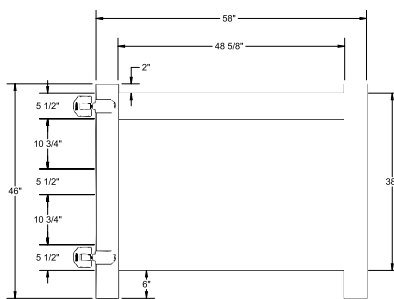

QS QuickShip available in White and Sand only. Applies to: Fence Panels; Line, Corner, End and Gate Posts; and 4' and 5' Wide Gates.

WALK GATE

FENCE PANEL

DRIVE GATE

MATERIAL PER SECTION

QTY	ITEM	DIMENSION
3	Rails	2" x 6" x 72"
2	Posts	5" x 5" x 84"