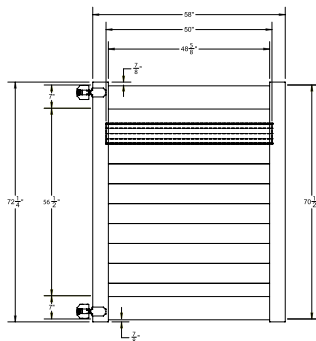

qs QuickShip available in Cypress and Driftwood. Applies to: Fence Panels; Line, Corner, End and Gate Posts; and 4' and 5' Wide Gates.

WALK GATE

FENCE PANEL

DRIVE GATE

MATERIAL PER SECTION

QTY	ITEM	DIMENSION
2	Rails	1 3/4" x 7" x 94"
10	T&G Boards	7/8" x 6" x 90 3/4"
2	Structural Post U-Channels	1" x 1 7/8" x 56 1/4"
1	Pan Head Screw (10 pc)	#10 x 3/4"
2	U-Channels	7/8" x 1 3/8" x 34 3/8"