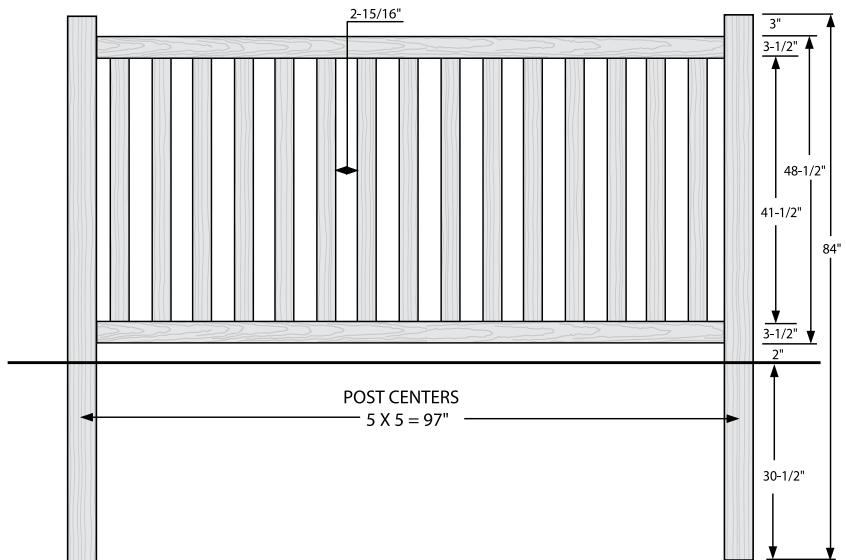

FENCE PANEL

MATERIAL PER SECTION

QTY	ITEM	DIMENSION
1	Routed Top Rail with Steel	2" x 4" x 95½"
1	Routed Bottom Rail w/Steel	2" x 4" x 95½"
15	Picket	⅞" x 3" x 48"

RAIL PROFILE

1¼" x 3½"