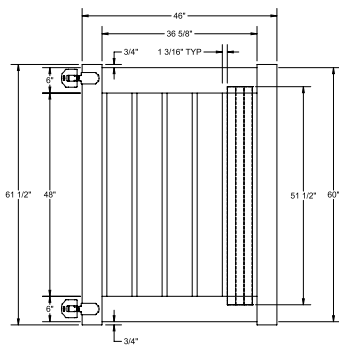

STANDARD | 5' X 8' HUDSON

SEMI-PRIVATE 6" | VERTEX BASE RAIL

DESCRIPTION	WHITE		SAND	
	QTY	SKU	QTY	SKU
5' x 8' Hudson Semi-Private 6" Panel (60")		73011573		73011576
5" x 5" x 96" Line Post (SS)		73011442		73011448
5" x 5" x 96" Corner Post (SS)		73011443		73011449
5" x 5" x 96" End Gate Post (SS)		73011444		73011450
5" x 5" Pyramid Post Cap		73003093		73003769
5" x 5" Gothic Post Cap		73003094		73003760
5" x 5" New England Post Cap		73045003		73045004
5' x 49½" Hudson Semi-Privacy 6" Walk Gate		73024168		73024170
5' x 62½" Hudson Semi-Privacy 6" Drive Gate		73024169		73024171
5" x 5" x 94" Gate Post Insert		73012353		

WALK GATE