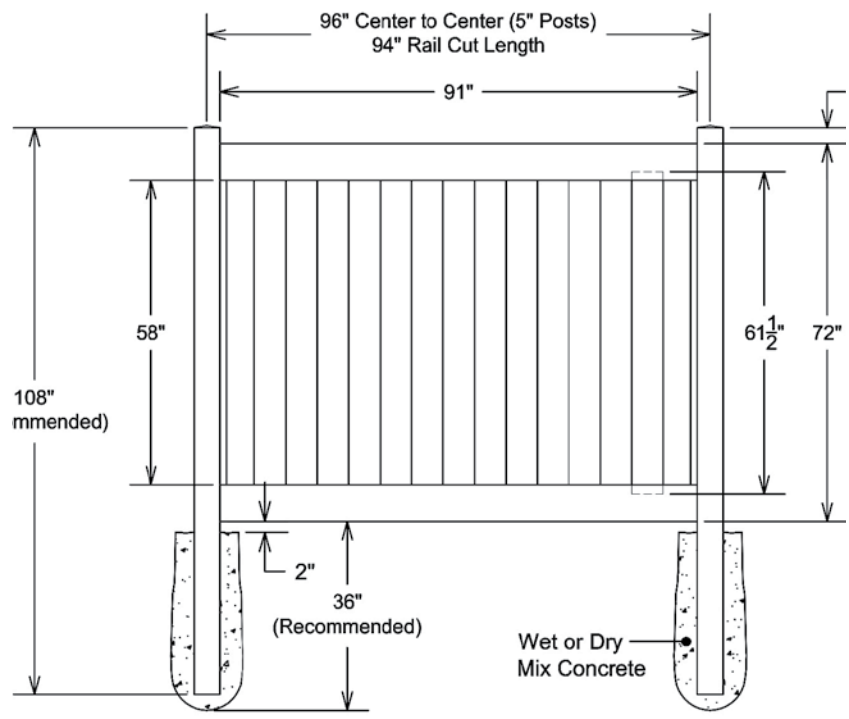

FENCE PANEL