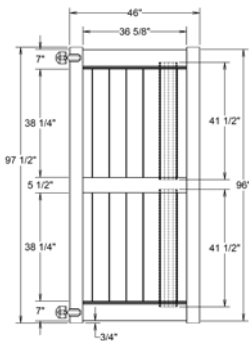

STANDARD | 8' X 6' NEWBURY

SOLID VERTICAL PRIVACY | VERTEX GRAND RAIL

DESCRIPTION	WHITE		SAND		CLAY		GRAY	
	QTY	SKU	QTY	SKU	QTY	SKU	QTY	SKU
8' x 6' Newbury Solid Vertical Privacy Panel (96")		73040910		73025562		73053711		73054833
5" x 5" x 144" Line Post (HA)		73040911		73013252		73053708		73054834
5" x 5" x 144" Corner Post (HA)		73040912		73013246		73053709		73054835
5" x 5" x 144" End Gate Post (HA)		73040913		73013259		73053710		73054836
5" x 5" Pyramid Post Cap		73003093		73003769		73054107		73053068
5" x 5" Gothic Post Cap		73003094		73003760		73024885		N/A
5" x 5" New England Post Cap		73045003		73045004		73054108		73053093
8' x 46" Newbury Solid Vertical Privacy Walk Gate		73040914		73024391		73054278		73054837
8' x 58" Newbury Solid Vertical Privacy Drive Gate		73040915		73024388		73054279		73054838
5" x 5" x 106" Gate Post Insert						73003463		

QS QuickShip available in White only. Applies to: Fence Panels; Line, Corner, End and Gate Posts; and 4' and 5' Wide Gates.

WALK GATE