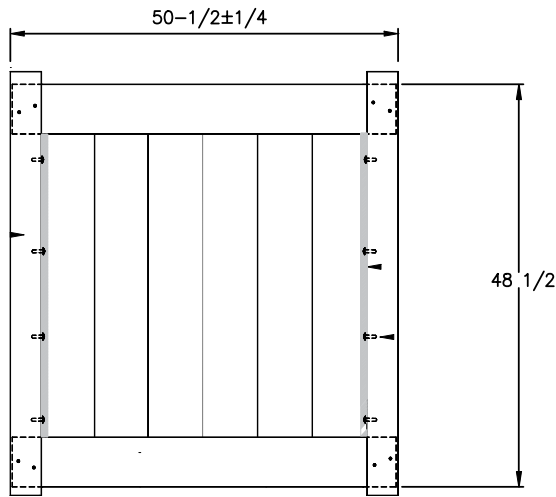

WALK GATE

FENCE PANEL

MATERIAL PER SECTION

RAIL PROFILE

QTY	ITEM	DIMENSION
2	Steel Reinforced Channel	2" x 6" x 95"
4	Lock Rings	N/A

QTY	ITEM	DIMENSION
13	T&G Boards	$\frac{7}{8}$ " x 7" x 39 $\frac{1}{4}$ "
2	End Channel	$\frac{7}{8}$ " x 1" x 47 $\frac{7}{8}$ "