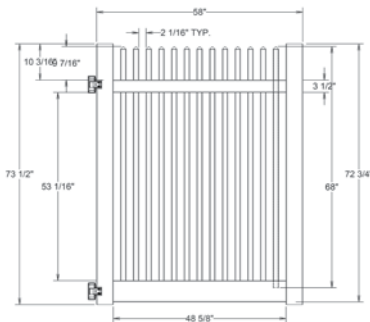

DRIVE GATE

MATERIAL PER SECTION

QTY	ITEM	DIMENSION
1	Top Rail	2" x 3 1/2" x 94"
1	Bottom Rail	2" x 6" x 94"
25	Picket Caps	1 1/2" x 1 1/2"
25	Pickets	1 1/2" x 1 1/2" x 67 3/16"
1	Aluminum Insert	93"

RAIL PROFILE