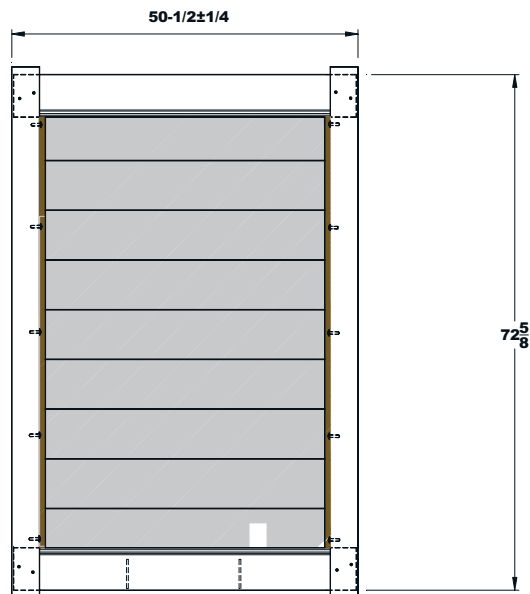

GATE

FENCE PANEL

MATERIAL PER SECTION

QTY	ITEM	DIMENSION
2	Top/Bottom Rail with Steel	2" x 6" x 71"
4	Lock Rings	2"
9	T&G Boards	7/8" x 7" x 66 1/2"
2	Aluminum End Channel	1" x 1 1/2" x 60 1/2"

RAIL PROFILE