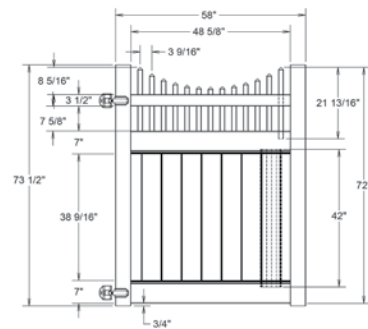

DRIVE GATE

MATERIAL PER SECTION

QTY	ITEM	DIMENSION
1	Top Rail	2" x 3 1/2" x 94"
2	Decorative Bottom Rails	2" x 7" x 94"
15	GlideLock Boards	7/8" x 6" x 42"
25	Pickets	1 1/2" x 1 1/2"
2	U-Channels	7/8" x 1 3/8" x 39"

RAIL PROFILE