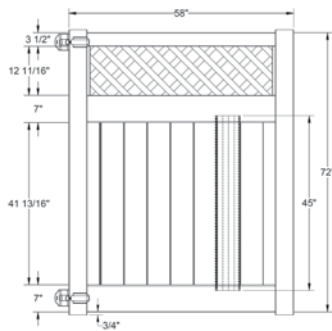

DRIVE GATE

MATERIAL PER SECTION

QTY	ITEM	DIMENSION
1	Top Rail	2" x 3 1/2" x 94"
2	Slotted Bottom Rails	1 3/4" x 7" x 94"
15	GlideLock Boards	7/8" x 6" x 45"

RAIL PROFILE

QTY	ITEM	DIMENSION
1	Lattice	17.12" x 94" Privacy
2	U-Channels	7/8" x 1 3/8" x 42"
15	T&G Boards	7/8" x 6" x 43"