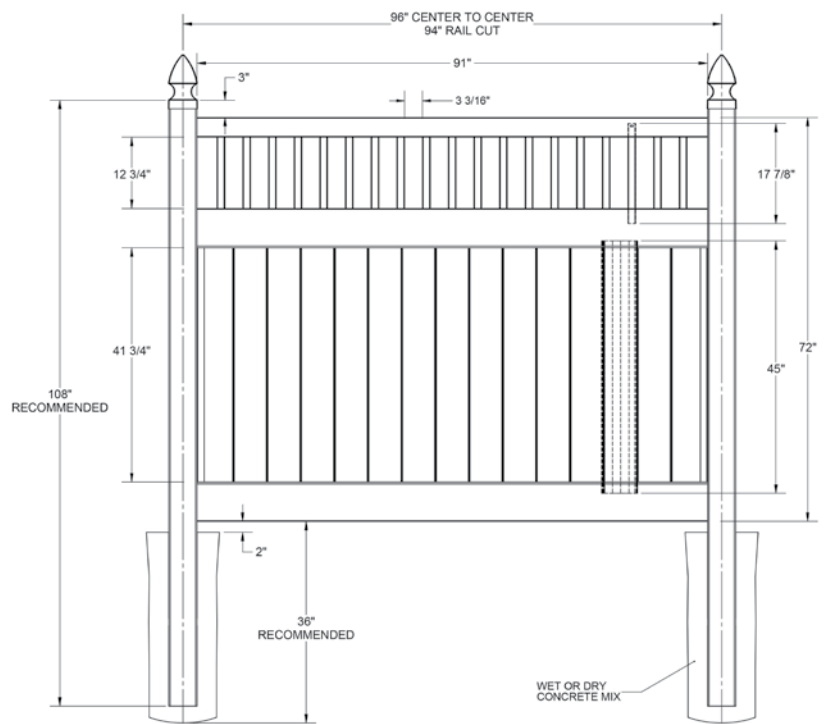

FENCE PANEL