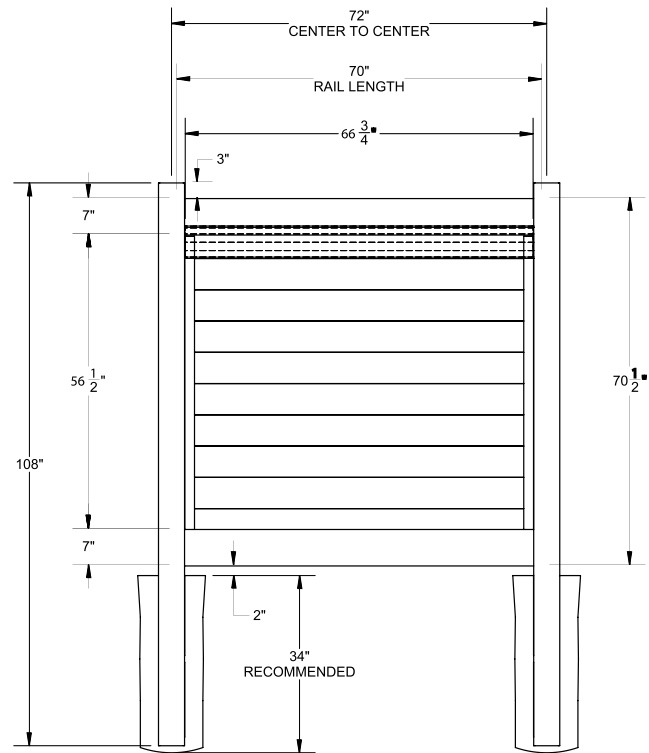

FENCE PANEL