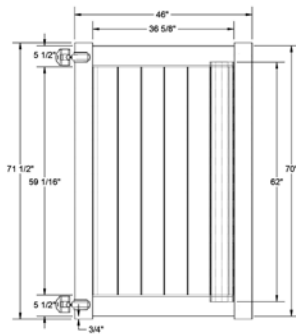

SELECT | 6' X 6' NEWBURY

SOLID VERTICAL PRIVACY | ELEMENT SIGNATURE RAIL

DESCRIPTION	WEATHERED ASPEN		MESQUITE		COASTAL CEDAR		CYPRESS	
	QTY	SKU	QTY	SKU	QTY	SKU	QTY	SKU
6' x 6' Newbury Solid Vertical Privacy Panel (70")		73058074		73058097		73056845		73014399
5" x 5" x 78" Line Post (Z)		N/A		N/A		73058220		73058217
5" x 5" x 102" Line Post (Z)		73058700		73058094		73056874		73014400
5" x 5" x 78" Corner Post (Z)		N/A		N/A		73058218		73058215
5" x 5" x 102" Corner Post (Z)		73058068		73058092		73056850		73014401
5" x 5" x 78" End Gate Post (Z)		N/A		N/A		73058219		73058216
5" x 5" x 102" End Gate Post (Z)		73058069		73058093		73056872		73014402
5" x 5" Pyramid Post Cap		73053069		73053065		73042811		73013829
5" x 5" New England Post Cap		73053094		73053091		73045008		73045007
6' x 46" Newbury Solid Vertical Privacy Walk Gate		73056759		73056763		73054536		73025375
6' x 58" Newbury Solid Vertical Privacy Drive Gate		73056760		73056764		73054537		73025376
5" x 5" x 94" Gate Post Insert						73012353		

QS QuickShip available in White only. Applies to: Fence Panels; Line, Corner, End and Gate Posts; and 4' and 5' Wide Gates.

WALK GATE