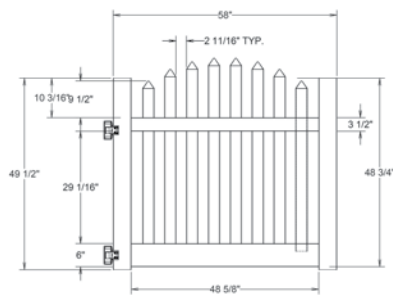

DRIVE GATE

MATERIAL PER SECTION

QTY	ITEM	DIMENSION
1	Top Rail	2" x 3½" x 94"
1	Bottom Rail	2" x 6" x 94"
15	Spade Caps	¾" x 3"
1	Picket	¾" x 3" x 48"
2	Pickets	¾" x 3" x 47½"

RAIL PROFILE

QTY	ITEM	DIMENSION
2	Pickets	¾" x 3" x 47½"
2	Pickets	¾" x 3" x 46¹⁵/₁₆"
2	Pickets	¾" x 3" x 45"
2	Pickets	¾" x 3" x 43¾"
2	Pickets	¾" x 3" x 42"