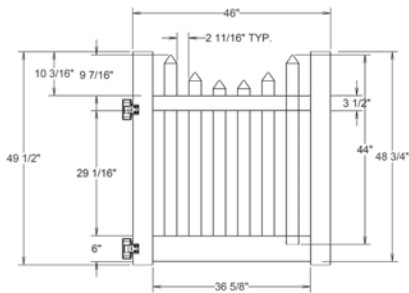

QS QuickShip available in White only. Applies to: Fence Panels; Line, Corner, End and Gate Posts; and 4' and 5' Wide Gates.

WALK GATE

FENCE PANEL

DRIVE GATE

MATERIAL PER SECTION

QTY	ITEM	DIMENSION
1	Top Rail	2" x 3 1/2" x 94"
1	Bottom Rail	2" x 6" x 94"
15	Spade Caps	7/8" x 3"
1	Picket	7/8" x 3" x 36"
2	Pickets	7/8" x 3" x 36 1/8"
2	Pickets	7/8" x 3" x 36 1/2"