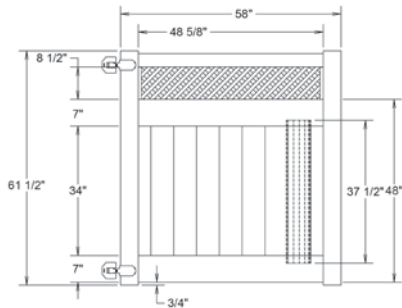

QS QuickShip available in Cypress and Driftwood only. Applies to: Fence Panels; Line, Corner, End and Gate Posts; and 4' and 5' Wide Gates.

WALK GATE

FENCE PANEL

DRIVE GATE

MATERIAL PER SECTION

QTY	ITEM	DIMENSION
1	Top Rail	2" x 3 1/2" x 94"
2	Decorative Bottom Rails	2" x 7" x 94"
15	GlideLock Boards	7/8" x 6" x 37 1/2"
1	Lattice	14.18" x 94" Privacy
2	U-Channels	7/8" x 1 3/8" x 34.37"