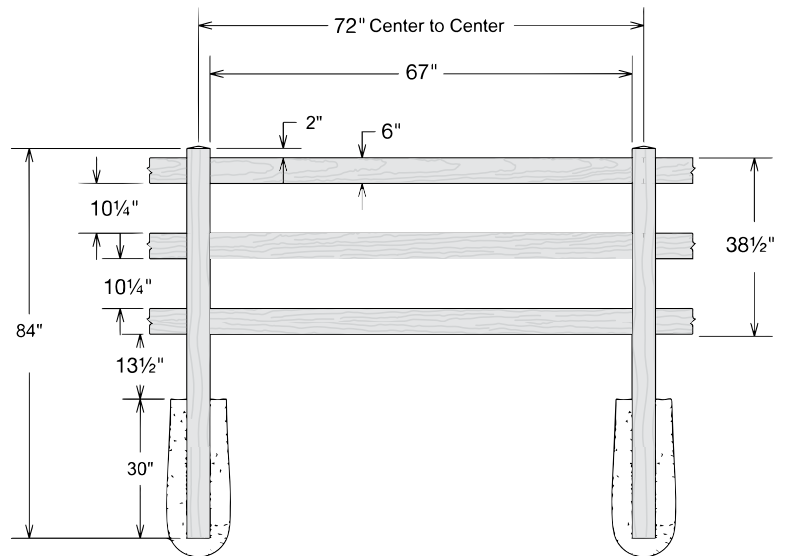

DESCRIPTION	WEATHERED BLEND		SIERRA BLEND		BRAZILIAN BLEND		ARCTIC BLEND	
	QTY	SKU	QTY	SKU	QTY	SKU	QTY	SKU
2" x 6" x 72" Coronado Rail Ribbed Ranch Rail		631422		630250		631421		631420
2" x 6" x 144" Coronado Rail Ribbed Ranch Rail		631425		630251		631424		631423
5" x 5" x 84" 3 Rail Large Corner Post		648653		648652		648651		648650
5" x 5" x 84" 3 Rail Large Line Post		648612		648611		648643		648641
5" x 5" x 84" 3 Rail Large End Post		648656		648615		648614		648613
5" x 5" Flat Top Post Cap		410869		410868		410865		410863
5" x 5" New England Post Cap		410880		410879		410875		410872
Coronado Rail Ribbed Ranch Rail Gate Kit		631662		630224		631656		631659

WALK GATE

FENCE PANEL

*Gate Kits do not come with rails, rails are purchased separately and can be cut down to create the gate size desired.

RAIL PROFILE