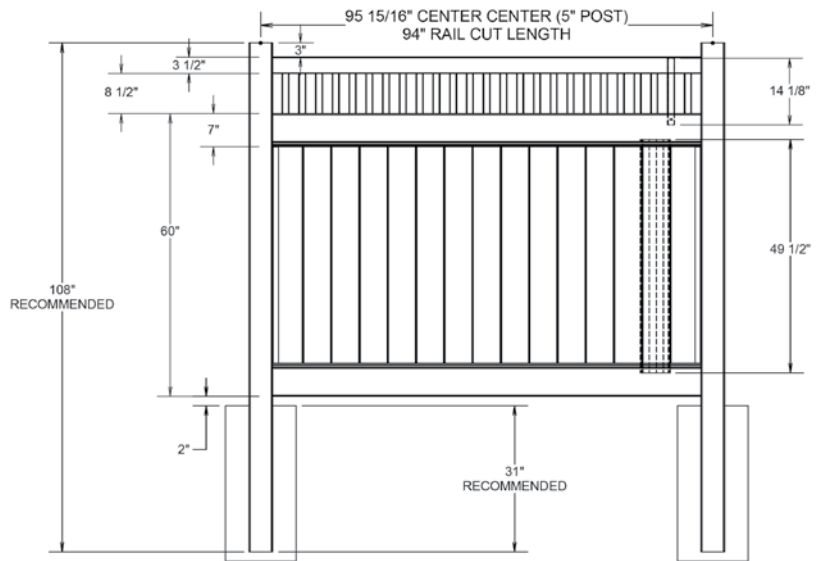

FENCE PANEL