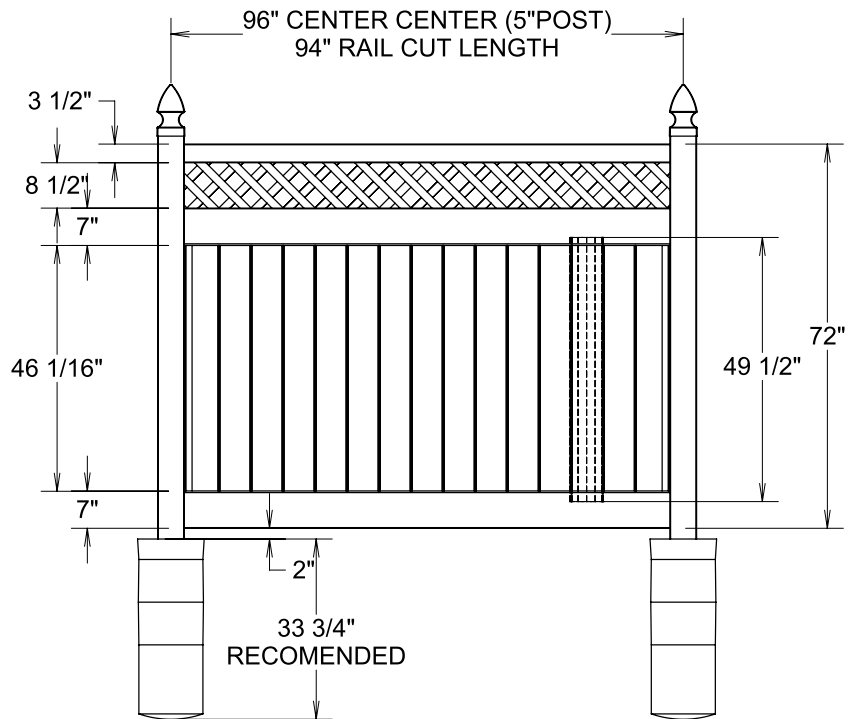

FENCE PANEL