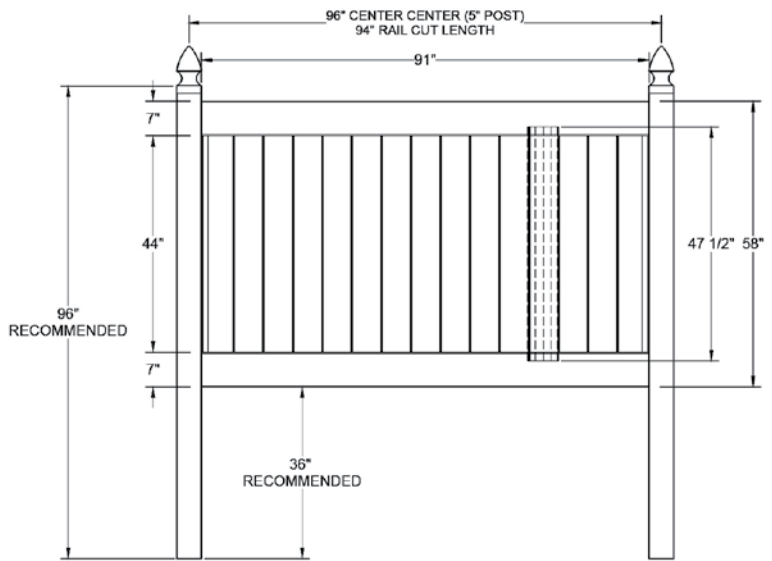

FENCE PANEL