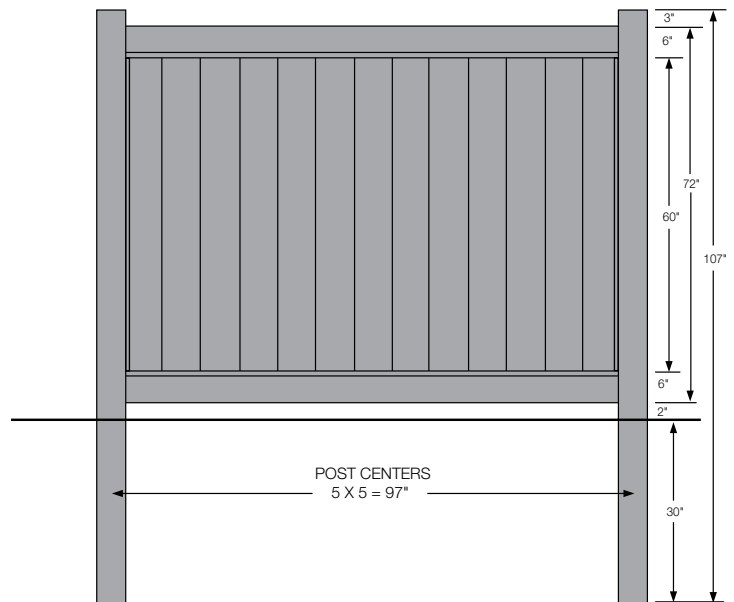

FENCE PANEL

MATERIAL PER SECTION

QTY	ITEM	DIMENSION
1	Steel Reinforced Channel Deco	2" x 6" x 95"
1	Deco Top/Bottom Rail with Steel	2" x 6" x 95"
4	Lock Rings	2"

RAIL PROFILE

QTY	ITEM	DIMENSION
13	Fence Fill Kit T&G	7/8" x 7" x 62¾"
2	End Channel	7/8" x 1" x 59½"