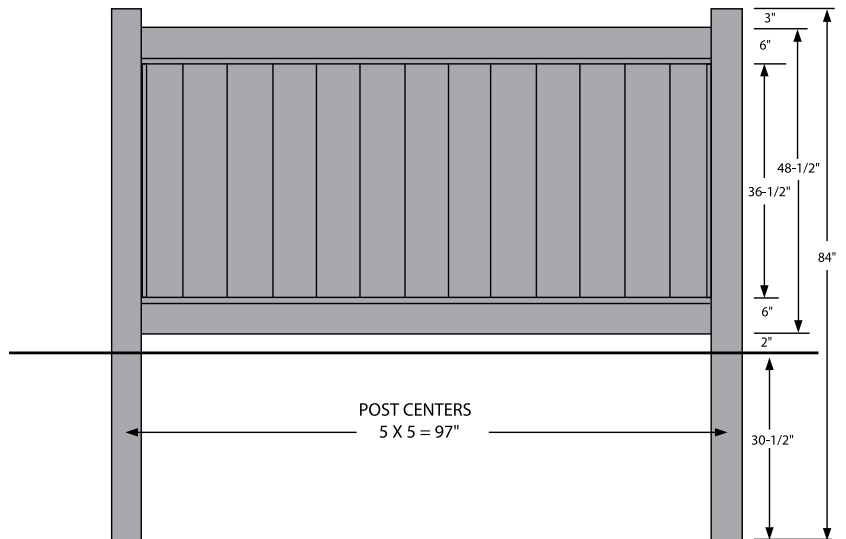

FENCE PANEL

MATERIAL PER SECTION

QTY	ITEM	DIMENSION
1	Steel Reinforced Channel Deco	95" x 2" x 6"
1	Top/Bottom Rail with Steel	2" x 6" x 95"
4	Lock Rings	N/A

RAIL PROFILE

QTY	ITEM	DIMENSION
13	T&G Boards	7/8" x 7" x 39 1/4"
2	End Channel	7/8" x 1" x 47 7/8"