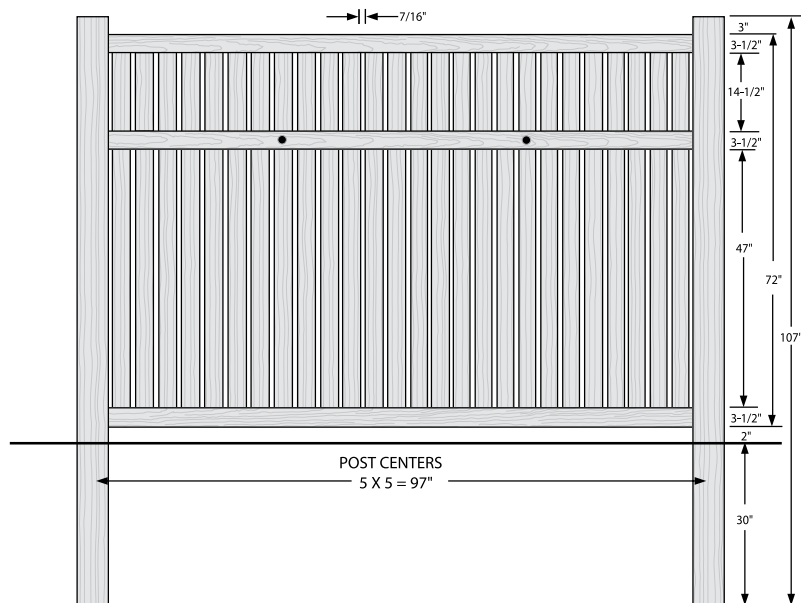

FENCE PANEL

MATERIAL PER SECTION

QTY	ITEM	DIMENSION
1	Routed Top Rail with Steel	2" x 4" x 95½"
1	Routed Bottom Rail with Steel	2" x 4" x 95½"
1	Routed Mid Rail	2" x 4" x 95½"
26	Pickets	¾" x 3" x 71⅙"

RAIL PROFILE