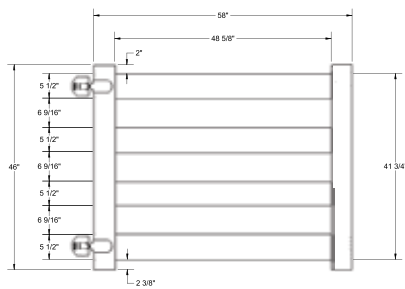

DRIVE GATE

MATERIAL PER SECTION

QTY	ITEM	DIMENSION
4	Rails	2" x 6" x 72"
2	Posts	5" x 5" x 96"