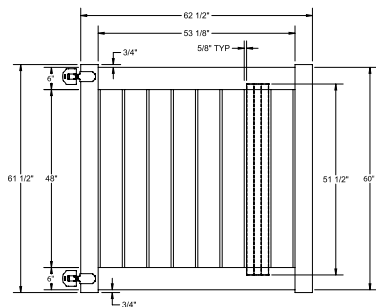

DRIVE GATE

MATERIAL PER SECTION

QTY	ITEM	DIMENSION
2	Rails	2" x 6" x 94"
14	Pickets	3/4" x 6" x 51 1/2"
1	Aluminum Insert	93"

RAIL PROFILE

VERTEX BASE
1½" x 5½"