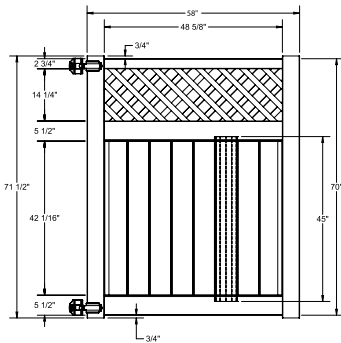

DRIVE GATE

MATERIAL PER SECTION

QTY	ITEM	DIMENSION
1	Top Rail	1 3/4" x 2 3/4" x 70"
11	GlideLock Boards	7/8" x 6" x 45"
2	U-Channel Rail	1.02" x 1.379" x 42 1/2"
1	Classic Lattice Panel	17" x 70"
2	Mid and Bottom Rails	1 3/4" x 5.47" x 70"

RAIL PROFILE