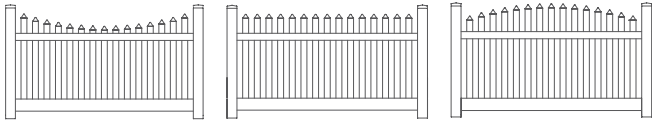

STYLE CONFIGURATIONS

Scalloped

Straight

Arched

Post Caps & Hardware Available

See Accessories and Hardware PDF for more information and product offerings.