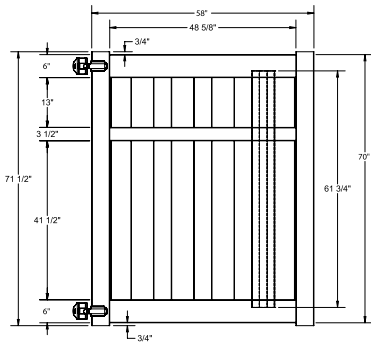

WALK GATE

FENCE PANEL

DRIVE GATE

MATERIAL PER SECTION

QTY	ITEM	DIMENSION
2	Rails	2" x 6" x 70"
1	Rail	2" x 3 1/2" x 70"
12	Boards	.55" x 6" x 61 3/4"

RAIL PROFILE

VERTEX BASE
1 1/2" x 5 1/2"

STANDARD | 4' X 8' MONTAUK