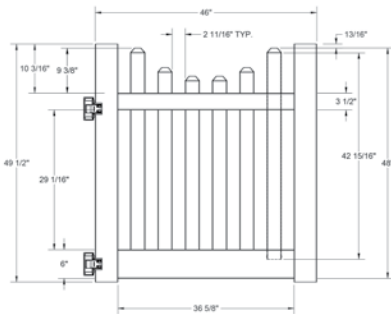

STANDARD | 4' X 8' ROCKPORT

CLASSIC DOG-EARED | SCALLOPED | VERTEX BASE RAIL

DESCRIPTION	WHITE		SAND	
	QTY	SKU	QTY	SKU
4' x 8' Rockport Classic Dog-Ear Picket Scallop Panel (48" H)		73011945		73011948
5" x 5" x 84" Line Post (B)		73011754		73011760
5" x 5" x 84" Corner Post (B)		73011755		73011761
5" x 5" x 84" End Gate Post (B)		73011756		73011762
5" x 5" Pyramid Post Cap		73003093		73003769
5" x 5" Gothic Post Cap		73003094		73003760
5" x 5" New England Post Cap		73045003		73045004
4' x 46" Rockport Classic Dog-Ear Picket Scallop Walk Gate		73014759		73014761
4' x 58" Rockport Classic Dog-Ear Picket Scallop Drive Gate		73014760		73014762
5" x 5" x 82" Gate Post Insert			73003718	

OS QuickShip available in White and Sand only. Applies to: Fence Panels; Line, Corner, End and Gate Posts; and 4' and 5' Wide Gates.

WALK GATE