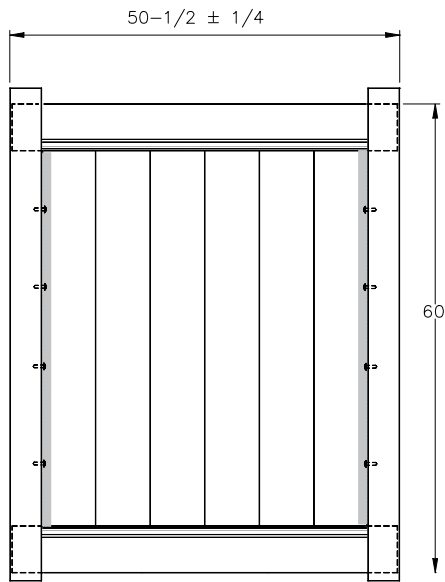

STANDARD | 5' X 8' NEWBURY

SOLID VERTICAL PRIVACY | ELEMENT LX RAIL

DESCRIPTION	WHITE		SAND		CLAY	
	QTY	SKU	QTY	SKU	QTY	SKU
5' x 8' Newbury Solid Vertical Privacy Panel (60"H)		628324		73057943		73057944
5" x 5" x 96" Line Post		628356		73057953		73057954
5" x 5" x 96" Corner Post		628353		73057949		73057950
5" x 5" x 96" End Post		628355		73057951		73057952
5" x 5" Pyramid Post Cap		73003093		73003769		73054107
5" x 5" New England Post Cap		73045003		73045004		73054108
5' Newbury Solid Vertical Privacy Gate Kit		628922		73057920		73057921
5' x 50" Newbury Solid Vertical Privacy Gate		628925		73057929		73057930
5' x 36½" Newbury Solid Vertical Privacy Gate		629389		73057927		73057928
5' x 64¾" Newbury Solid Vertical Privacy Gate		629392		73057931		73057932

WALK GATE