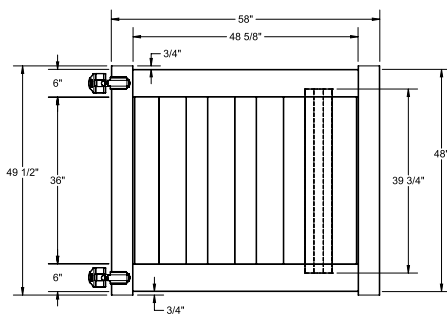

DRIVE GATE

MATERIAL PER SECTION

QTY	ITEM	DIMENSION
1	Top Rail	2" x 6" x 94"
1	Bottom Rail	2" x 6" x 94"
16	Pickets	.550" x 6" x 39 3/4"

RAIL PROFILE

VERTEX BASE
1 1/2" x 5 1/2"