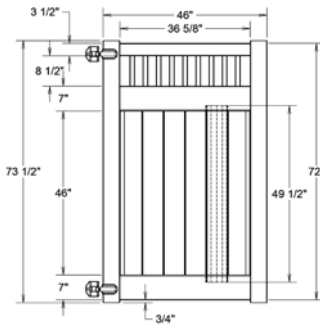

STANDARD | 6' X 8' CHESAPEAKE

CLOSED SPINDLE PRIVACY | ELEMENT RESERVE RAIL

DESCRIPTION	WHITE		SAND		CLAY	
	QTY	SKU	QTY	SKU	QTY	SKU
6' x 8' Chesapeake Closed Spindle Privacy Panel (72")		73040162		73040168		73053860
5" x 5" x 108" Line Post		73040163		73040169		73053857
5" x 5" x 108" Corner Post		73040164		73040170		73053858
5" x 5" x 108" End Post		73040165		73040171		73053859
5" x 5" Pyramid Post Cap		73003093		73003769		73054107
5" x 5" Internal Post Cap		73007092		73007093		73024884
5" x 5" New England Post Cap		73045003		73045004		73054108
6' x 46" Chesapeake Closed Spindle Privacy Walk Gate		73024929		73024928		73054267
6' x 58" Chesapeake Closed Spindle Privacy Drive Gate		73040167		73040173		73053856
5" x 5" x 106" Gate Post Insert				73003463		

WALK GATE