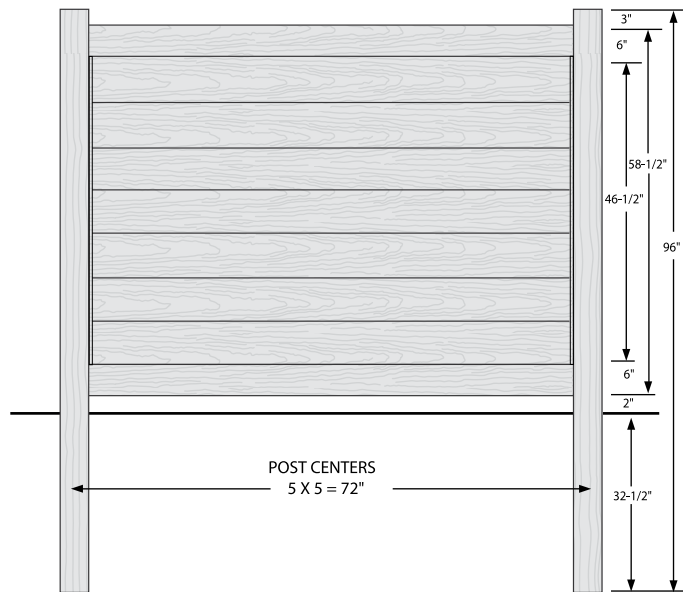

FENCE PANEL

MATERIAL PER SECTION

QTY	ITEM	DIMENSION
2	Top/Bottom Rail with Steel	2" x 6" x 71"
4	Lock Rings	2"
7	T&G Boards	3/8" x 7" x 66 1/2"
2	Aluminum End Channel	1" x 1 1/2" x 60 1/2"

RAIL PROFILE