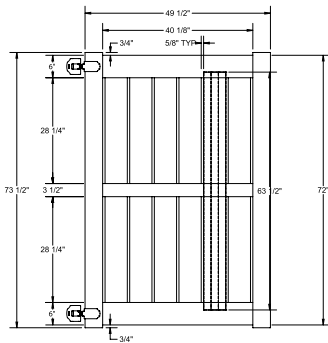

STANDARD | 6' X 8' HUDSON

SEMI-PRIVATE 6" | VERTEX BASE RAIL

DESCRIPTION	WHITE		SAND		CLAY		GRAY	
	QTY	SKU	QTY	SKU	QTY	SKU	QTY	SKU
6' x 8' Hudson Semi-Private 6" Panel (72"H)		73011561		73011564		73053731		73054933
5" x 5" x 108" Line Post (N)		73011418		73011424		73053726		73054934
5" x 5" x 108" Corner Post (N)		73011419		73011425		73053727		73054935
5" x 5" x 108" End Gate Post (N)		73011420		73011426		73053728		73054936
5" x 5" Pyramid Post Cap		73003093		73003769		73054107		73053068
5" x 5" Gothic Post Cap		73003094		73003760		73024885		N/A
5" x 5" New England Post Cap		73045003		73045004		73054108		73053093
6' x 49½" Hudson Semi-Private 6" Walk Gate		73024162		73024164		73054206		73054937
6' x 62½" Hudson Semi-Private 6" Drive Gate		73024163		73024165		73054247		73054938
5" x 5" x 106" Gate Post Insert						73003463		

QS QuickShip available in White only. Applies to: Fence Panels; Line, Corner, End and Gate Posts; and 4' and 5' Wide Gates.

WALK GATE