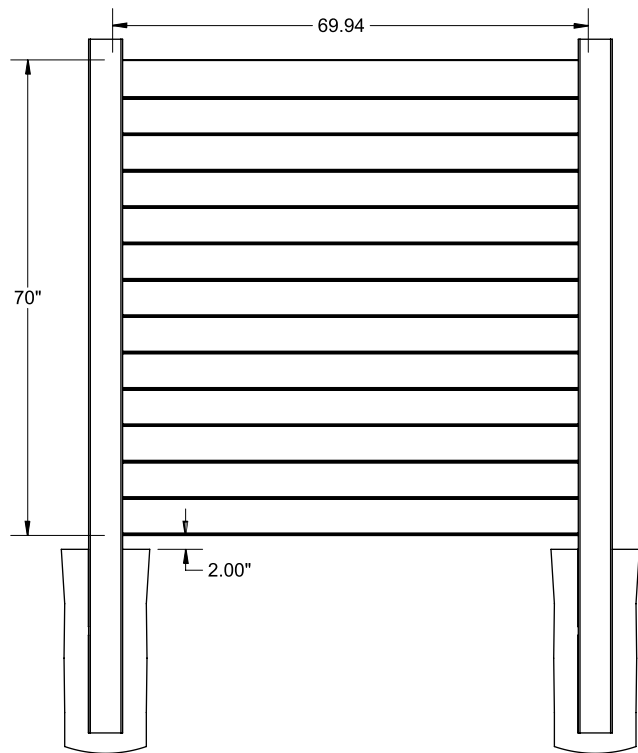

FENCE PANEL