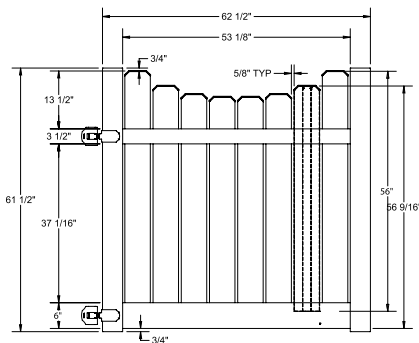

DRIVE GATE

MATERIAL PER SECTION

QTY	ITEM	DIMENSION
1	Top Rail	2" x 3½" x 94"
1	Bottom Rail	2" x 6" x 94"
2	Dog-Ear Pickets	¾" x 6" x 56"
2	Dog-Ear Pickets	¾" x 6" x 54⅞"
2	Dog-Ear Pickets	¾" x 6" x 52⅞"

RAIL PROFILE

QTY	ITEM	DIMENSION
2	Dog-Ear Pickets	¾" x 6" x 51½"
2	Dog-Ear Pickets	¾" x 6" x 50⅞"
2	Dog-Ear Pickets	¾" x 6" x 50⅜"
2	Dog-Ear Pickets	¾" x 6" x 50"
1	Aluminum Insert	93"