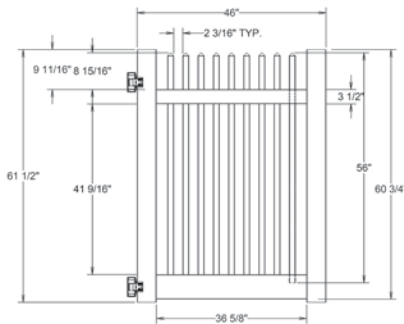

STANDARD | 5' X 8' CAPE COD

CLASSIC PICKET | STRAIGHT | VERTEX BASE RAIL

DESCRIPTION	WHITE		SAND	
	QTY	SKU	QTY	SKU
5' x 8' Cape Cod Classic Picket Straight Panel (60"H)		73011657		73011663
5" x 5" x 96" Line Post (S)		73011730		73011736
5" x 5" x 96" Corner Post (S)		73011731		73011737
5" x 5" x 96" End Gate Post (S)		73011732		73011738
5" x 5" Pyramid Post Cap		73003093		73003769
5" x 5" Gothic Post Cap		73003094		73003760
5" x 5" New England Post Cap		73045003		73045004
5' x 46" Cape Cod Classic Picket Straight Walk Gate		73024205		73024207
5' x 58" Cape Cod Classic Picket Straight Drive Gate		73024206		73024208
5" x 5" x 94" Gate Post Insert				73012353

WALK GATE