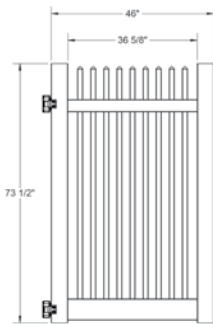

STANDARD | 6' X 8' CAPE COD

CLASSIC PICKET | STRAIGHT | VERTEX BASE RAIL

DESCRIPTION	WHITE		SAND		CLAY		GRAY	
	QTY	SKU	QTY	SKU	QTY	SKU	QTY	SKU
6' x 8' Cape Cod Classic Picket Straight Panel ((72"H))		73011633		73011639		73054061		73054676
5" x 5" x 108" Line Post (T)		73011706		73011712		73053739		73054679
5" x 5" x 108" Corner Post (T)		73011707		73011713		73053740		73054680
5" x 5" x 108" End Gate Post (T)		73011708		73011714		73053741		73054681
5" x 5" Pyramid Post Cap		73003093		73003769		73053096		73053068
5" x 5" Gothic Post Cap		73003094		73003760		N/A		N/A
5" x 5" New England Post Cap		73045003		73045004		73053089		73053093
6' x 46" Cape Cod Classic Picket Straight Walk Gate		73024199		73024201		73054243		73054682
6' x 58" Cape Cod Classic Picket Straight Drive Gate		73024200		73024202		73054244		73054683
5" x 5" x 106" Gate Post Insert						73003463		

WALK GATE