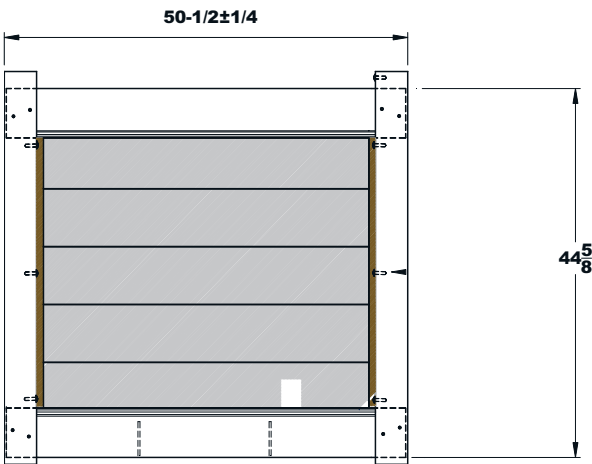

GATE

FENCE PANEL

MATERIAL PER SECTION

QTY	ITEM	DIMENSION
1	Top/Bottom Rail with Steel	2" x 6" x 71"
1	Deco Top/Bottom Rail	2" x 6" x 71"
5	T&G Boards	7/8" x 7" x 66 1/2"
2	Aluminum End Channel	1" x 1 1/2" x 60 1/2"
2	Lock Rings	N/A