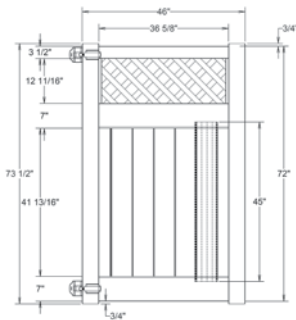

STANDARD | 6' X 8' TYBEE

LATTICE TOP PRIVACY | VERTEX GRAND RAIL

DESCRIPTION	WHITE		SAND		CLAY
	QTY	SKU	QTY	SKU	QTY
6' x 8' Tybee Lattice Top Panel (72"H)		73024946		73024945	
5" x 5" x 108" Line Post (VY)		73024915		73024914	
5" x 5" x 108" Corner Post (VY)		73024893		73024892	
5" x 5" x 108" End Post (VY)		73024909		73024908	
5" x 5" Pyramid Post Cap		73003093		73003769	
5" x 5" Gothic Post Cap		73003094		73003760	
5" x 5" New England Post Cap		73045003		73045004	
6' x 46" Tybee Lattice Top Privacy Walk Gate		73024924		73024923	
6' x 58" Tybee Lattice Top Privacy Drive Gate		73024935		73024934	
5" x 5" x 106" Gate Post Insert		73003463			

QS QuickShip available in Cypress and Driftwood only. Applies to: Fence Panels; Line, Corner, End and Gate Posts; and 4' and 5' Wide Gates.

WALK GATE