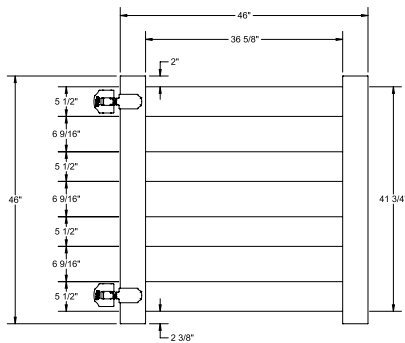

RANCH RAIL | 4 RAIL

DESCRIPTION	WHITE		SAND	
	QTY	SKU	QTY	SKU
1½" x 5½" x 96" Coronado Ranch Rail 4 Rail w/Locktabs		73012399		73012400
5" x 5" x 84" Line Post		73025473		73025476
5" x 5" x 84" Corner Post		73025474		73025477
5" x 5" x 84" End Gate Post		73025475		73025478
5" x 5" Pyramid Post Cap		73003093		73003769
5" x 5" Gothic Post Cap		73003094		73003760
5" x 5" New England Post Cap		73045003		73045004
4 Rail Coronado Walk Gate		73025449		73025451
4 Rail Coronado Drive Gate		73025450		73025452
5" x 5" x 94" Gate Post Insert				73012353

QS QuickShip available in White only. Applies to: Fence Panels; Line, Corner, End and Gate Posts; and 4' and 5' Wide Gates.

WALK GATE