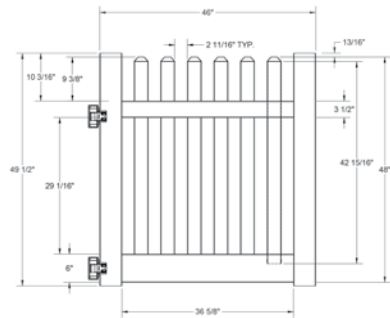

STANDARD | 4' X 8' ROCKPORT

CLASSIC DOG-EAR PICKET | STRAIGHT | VERTEX BASE RAIL

DESCRIPTION	WHITE		SAND		CLAY		GRAY	
	QTY	SKU	QTY	SKU				
4' x 8' Rockport Classic Dog-Ear Picket Straight Panel (48"H)		73011897		73011900		73053789		73054725
5" x 5" x 84" Line Post (B)		73011754		73011760		73053696		73054732
5" x 5" x 84" Corner Post (B)		73011755		73011761		73053697		73054733
5" x 5" x 84" End Gate Post (B)		73011756		73011762		73053698		73054734
5" x 5" Pyramid Post Cap		73003093		73003769		73054107		73053068
5" x 5" Gothic Post Cap		73003094		73003760		73024885		N/A
5" x 5" New England Post Cap		73045003		73045004		73054108		73053093
4' x 46" Rockport Classic Dog-Ear Picket Straight Walk Gate		73014755		73014757		73053695		73054741
4' x 58" Rockport Classic Dog-Ear Picket Straight Drive Gate		73014756		73014758		73054188		73054742
5" x 5" x 82" Gate Post Insert						73003718		

QS QuickShip available in White only. Applies to: Fence Panels; Line, Corner, End and Gate Posts; and 4' and 5' Wide Gates.

WALK GATE