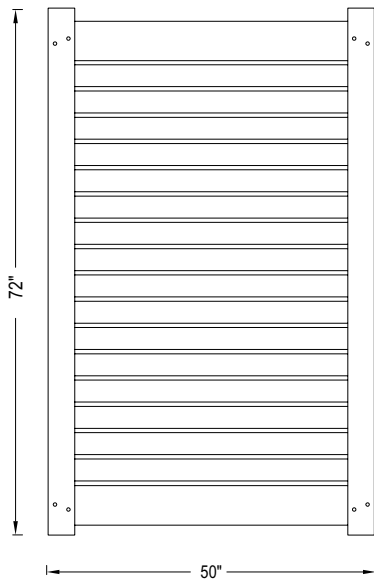

STANDARD | 6' X 8' LARGO

SEMI-PRIVATE HORIZONTAL | 2" X 6" RAIL

DESCRIPTION	WHITE		SAND		CLAY	
	QTY	SKU	QTY	SKU	QTY	SKU
6' x 8' Largo Semi-Private Horizontal Panels (72")		652632		73057877		73057828
5" x 5" x 107" Corner Post		652606		73057882		73057840
5" x 5" x 107" Line Post		652608		73057883		73057841
5" x 5" x 107" End Post		652610		73057881		73057839
5" x 5" Pyramid Post Cap		73003093		73003769		73054107
5" x 5" New England Post Cap		73045003		73045004		73054108
6' Largo Semi-Private Horizontal Gate Kit		652556		73057880		73057866
6' x 50" Largo Semi-Private Horizontal Gate		652564		73057861		73057860

WALK GATE