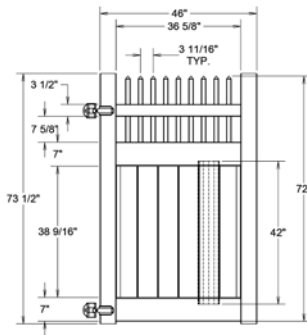

STANDARD | 6' X 8' CLEARWATER

OPEN SPINDLE TOP PRIVACY | ELEMENT RESERVE RAIL

DESCRIPTION	WHITE		SAND		CLAY	
	QTY	SKU	QTY	SKU	QTY	SKU
6' x 8' Clearwater Open Spindle Top Privacy Panel (72")		73040126		73040132		73053851
5" x 5" x 108" Line Post		73040127		73040133		73053845
5" x 5" x 108" Corner Post		73040128		73040134		73053846
5" x 5" x 108" End Post		73040129		73040135		73053847
5" x 5" Pyramid Post Cap		73003093		73003769		73054107
5" x 5" Internal Post Cap		73007092		73007093		73024884
5" x 5" New England Post Cap		73045003		73045004		73054108
6' x 46" Clearwater Open Spindle Top Privacy Walk Gate		73040130		73040136		73053839
6' x 58" Clearwater Open Spindle Top Privacy Drive Gate		73040131		73040137		73053840

WALK GATE