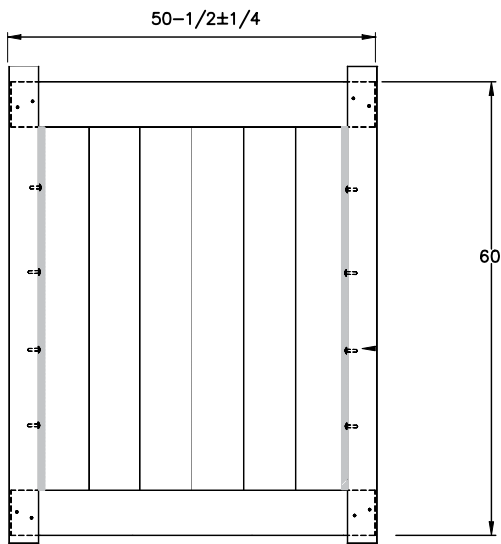

WALK GATE

FENCE PANEL

MATERIAL PER SECTION

RAIL PROFILE

QTY	ITEM	DIMENSION
2	Steel Reinforced Channel	2" x 6" x 95"
4	Lock Rings	N/A

QTY	ITEM	DIMENSION
13	T&G Boards	7/8" x 7" x 50¾"
2	End Channel	7/8" x 1" x 47¾"