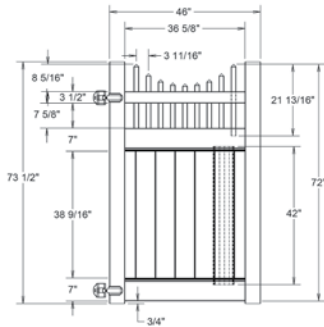

STANDARD | 6' X 8' SOMERSET

OPEN SPINDLE TOP PRIVACY | VERTEX GRAND RAIL

DESCRIPTION	WHITE		SAND		CLAY		GRAY	
	QTY	SKU	QTY	SKU	QTY	SKU	QTY	SKU
6' x 8' Somerset Open Spindle Top Privacy Panel (72"H)		73028039		73025944		73053930		73054623
5" x 5" x 108" Line Post (IT)		73028029		73025794		73053926		73054624
5" x 5" x 108" Corner Post (IT)		73028030		73025795		73053927		73054625
5" x 5" x 108" End Gate Post (IT)		73028031		73025796		73053928		73054626
5" x 5" Pyramid Post Cap		73003093		73003769		73054107		73053068
5" x 5" Gothic Post Cap		73003094		73003760		73024885		N/A
5" x 5" New England Post Cap		73045003		73045004		73054108		73053093
6' x 46" Somerset Open Spindle Top Privacy Walk Gate		73025986		73025880		73054233		73054629
6' x 58" Somerset Open Spindle Top Privacy Drive Gate		73025987		73025881		73054234		73054630
5" x 5" x 106" Gate Post Insert						73003463		

QS QuickShip available in White only. Applies to: Fence Panels; Line, Corner, End and Gate Posts; and 4' and 5' Wide Gates.

WALK GATE