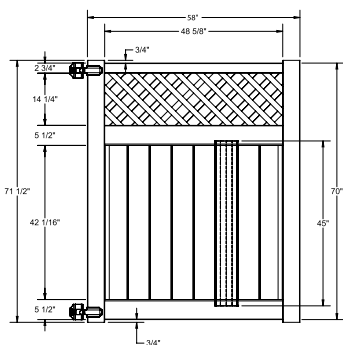

DRIVE GATE

MATERIAL PER SECTION

QTY	ITEM	DIMENSION
1	Top Rail	1 3/4" x 2 3/4" x 70"
11	GlideLock Boards	7/8" x 6" x 45"
2	U-Channel Rail	1.02" x 1.379" x 42 1/2"

RAIL PROFILE

QTY	ITEM	DIMENSION
1	Diamond Lattice Panel	17" x 70"
2	Mid and Bottom Rails	1 1/4" x 5.47" x 70"