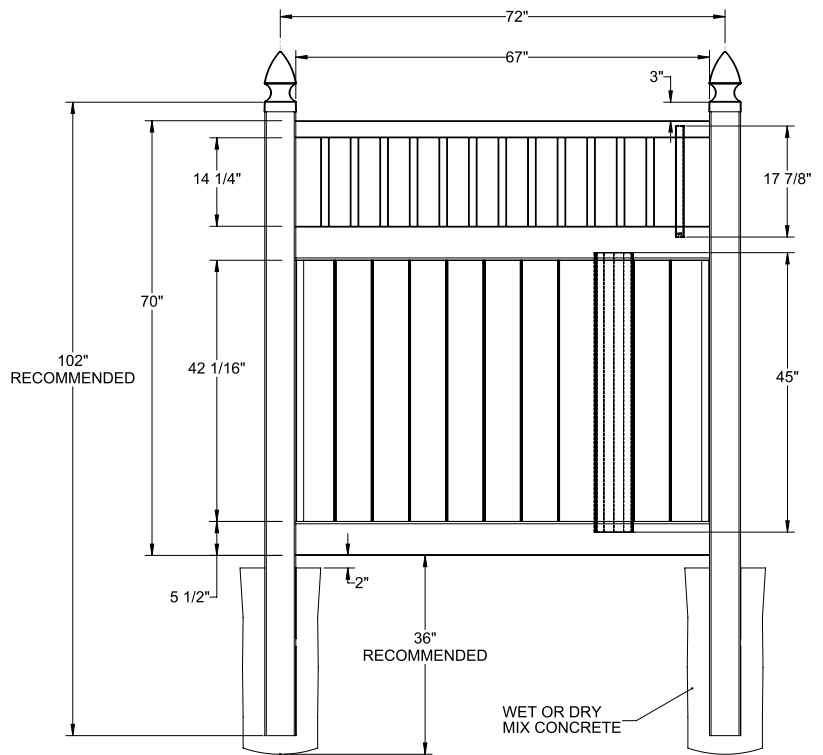

FENCE PANEL