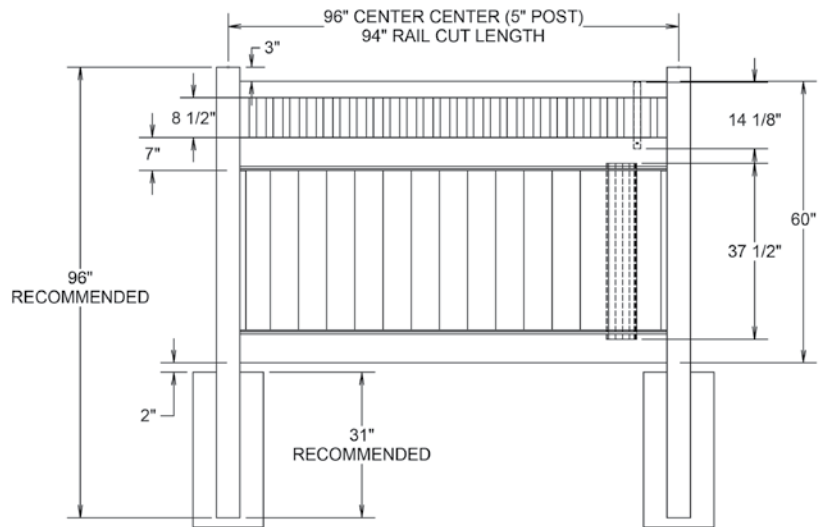

FENCE PANEL