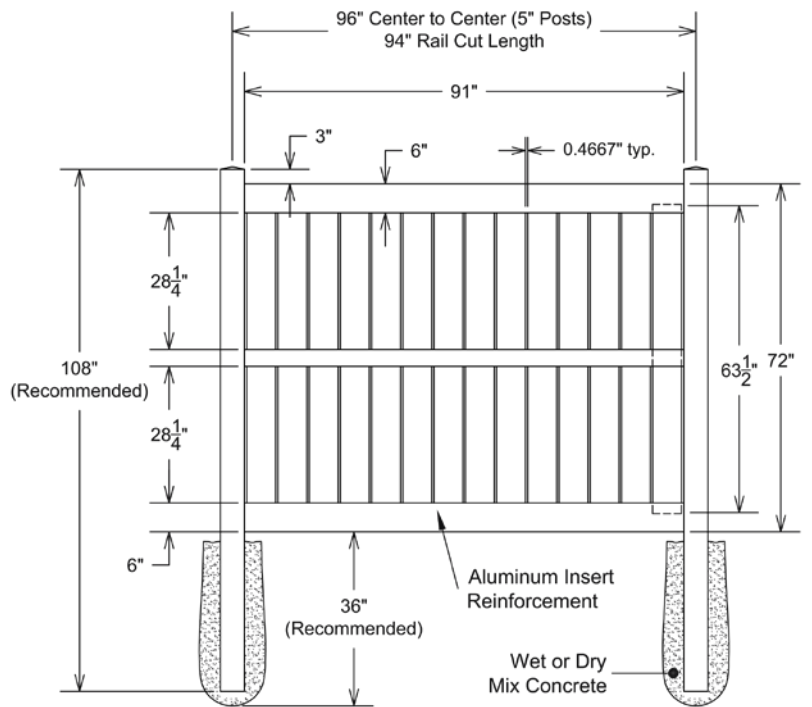

FENCE PANEL