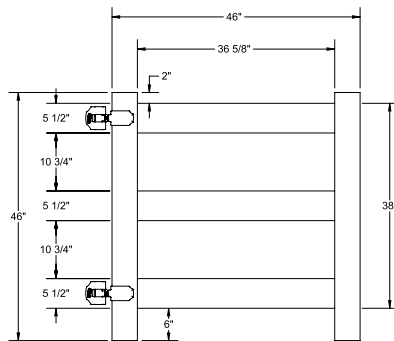

RANCH RAIL | 3 RAIL

DESCRIPTION	WHITE		SAND	
	QTY	SKU	QTY	SKU
1½" x 5½" x 96" Coronado Ranch Rail 3 Rail w/Locktabs		73012399		73012400
5" x 5" x 84" Line Post		73025464		73025467
5" x 5" x 84" Corner Post		73025465		73025468
5" x 5" x 84" End Gate Post		73025466		73025469
5" x 5" Pyramid Post Cap		73003093		73003769
5" x 5" Gothic Post Cap		73003094		73003760
5" x 5" New England Post Cap		73045003		73045004
3 Rail Coronado Walk Gate		73025443		73025445
3 Rail Coronado Drive Gate		73025444		73025446
5" x 5" x 82" Gate Post Insert		73003718		

QS QuickShip available in White and Sand only. Applies to: Fence Panels; Line, Corner, End and Gate Posts; and 4' and 5' Wide Gates.

WALK GATE