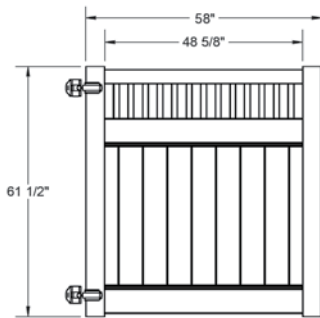

DRIVE GATE

MATERIAL PER SECTION

QTY	ITEM	DIMENSION
1	Top Rail	2" x 3 1/2" x 94"
2	Decorative Bottom Rails	2" x 7" x 94"
15	GlideLock Boards	7/8" x 6" x 37 1/2"
25	Pickets	1 1/2" x 1 1/2" x 14 1/8"
2	U-Channels	7/8" x 1 3/8" x 34 3/8"

RAIL PROFILE