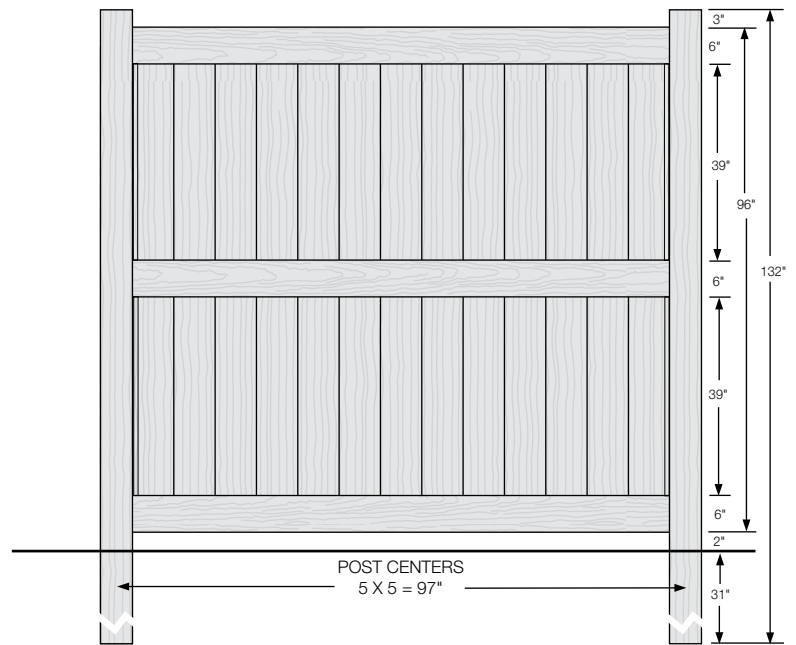

FENCE PANEL

MATERIAL PER SECTION

QTY	ITEM	DIMENSION
1	Molded Mid Rail with Steel	2" x 6" x 95"
2	Top/Bottom Rail with Steel	2" x 6" x 95"
6	Lock Rings	N/A

RAIL PROFILE

QTY	ITEM	DIMENSION
13	T&G Boards	7/8" x 7" x 41 7/8"
2	End Channel	7/8" x 1" x 47 7/8"