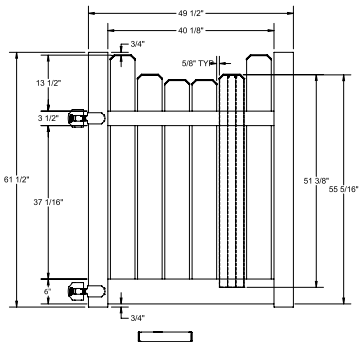

STANDARD | 5' X 8' SARASOTA

SEMI-PRIVATE DOG-EAR SCALLOPED | VERTEX BASE RAIL

DESCRIPTION	WHITE		SAND	
	QTY	SKU	QTY	SKU
5' x 8' Sarasota Semi-Private Dog-Ear Scalloped Panel (60"H)		73048540		73048553
5" x 5" x 96" Line Post (MM)		73011334		73011340
5" x 5" x 96" Corner Post (MM)		73011335		73011341
5" x 5" x 96" End Gate Post (MM)		73011336		73011342
5" x 5" Pyramid Post Cap		73003093		73003769
5" x 5" Gothic Post Cap		73003094		73003760
5" x 5" New England Post Cap		73045003		73045004
5' x 49½" Sarasota Semi-Private Dog-Ear Scalloped Walk Gate		73048587		73048591
5' x 62½" Sarasota Semi-Private Dog-Ear Scalloped Drive Gate		73048588		73048592
5" x 5" x 94" Gate Post Insert				73012353

WALK GATE