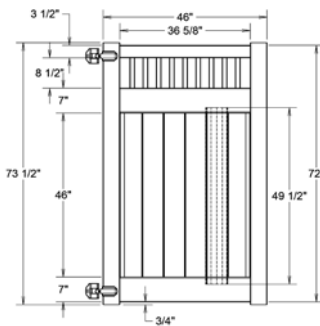

STANDARD | 6' X 8' CHESAPEAKE

CLOSED SPINDLE PRIVACY | ELEMENT RESERVE RAIL

DESCRIPTION	WHITE		SAND		CLAY	
	QTY	SKU	QTY	SKU	QTY	SKU
6' x 8' Chesapeake Closed Spindle Privacy Panel (72")		73040162		73040168		73053860
5" x 5" x 108" Line Post		73040163		73040169		73053857
5" x 5" x 108" Corner Post		73040164		73040170		73053858
5" x 5" x 108" End Post		73040165		73040171		73053859
5" x 5" Pyramid Post Cap		73003093		73003769		73054107
5" x 5" Internal Post Cap		73007092		73007093		73024884
5" x 5" New England Post Cap		73045003		73045004		73054108
6' x 46" Chesapeake Closed Spindle Privacy Walk Gate		73024929		73024928		73054267
6' x 58" Chesapeake Closed Spindle Privacy Drive Gate		73040167		73040173		73053856
5" x 5" x 106" Gate Post Insert				73003463		

WALK GATE