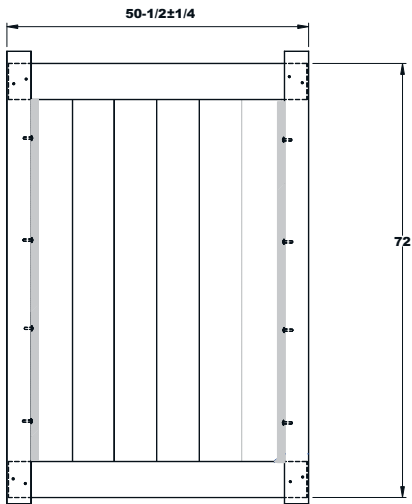

STANDARD | 6' X 8' NEWBURY

SOLID VERTICAL PRIVACY | ELEMENT LX RAIL

DESCRIPTION	WHITE		SAND		CLAY		GRAY	
	QTY	SKU	QTY	SKU	QTY	SKU	QTY	SKU
6' x 8' Newbury Solid Vertical Privacy Panel (72"H)		628326		73057945		73057946		73057947
5" x 5" x 107" Line Post		628349		73057964		73057965		73057963
5" x 5" x 107" Corner Post		628352		73057956		73057957		73057955
5" x 5" x 107" End Post		628348		73057959		73057960		73057961
5" x 5" Pyramid Post Cap		73003093		73003769		73054107		73053068
5" x 5" New England Post Cap		73045003		73045004		73054108		73053093
6' Newbury Solid Vertical Privacy Gate Kit		628928		73057922		73057923		73057924
6' x 64¾" Newbury Solid Vertical Privacy Gate		629398		73057936		73057937		73057935
6' x 36½" Newbury Solid Vertical Privacy Gate		629395		73057933		73057934		73057938
6' x 50" Newbury Solid Vertical Privacy Gate		628931		73057939		73057940		73057941

WALK GATE