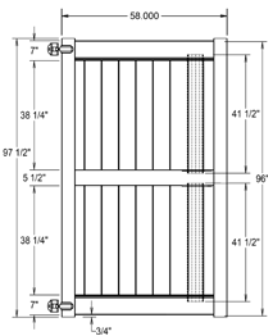

DRIVE GATE

MATERIAL PER SECTION

QTY	ITEM	DIMENSION
2	Decorative Rails	2" x 7" x 70"
22	GlideLock Boards	7/8" x 6" x 41 1/2"
1	Mid Rail	1 1/2" x 5 1/2" x 70"
4	U-Channels	7/8" x 1 3/8" x 40 7/8"

RAIL PROFILE