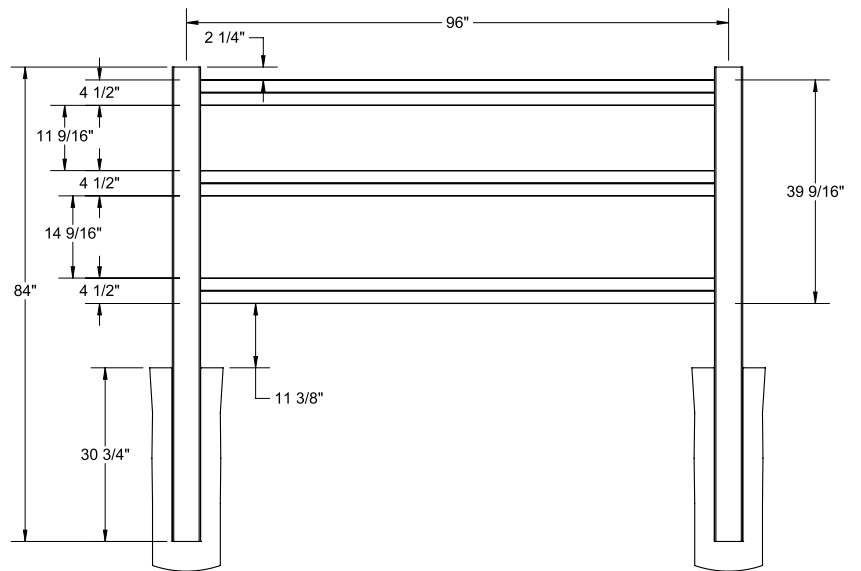

DIAMOND POST & RAIL | 3 RAIL

DESCRIPTION	WHITE	
	QTY	SKU
3/4" x 3/4" x 96" Sierra Diamond Post & Rail		73045013
5" x 5" x 84" Line Post		73045017
5" x 5" x 84" Corner Post		73045018
5" x 5" x 84" End Post		73045019
5" x 5" x 82" Gate Post Insert		73003718

FENCE PANEL

MATERIAL PER SECTION

QTY	ITEM	DIMENSION
2	Rails	3/4" x 8' x 96"