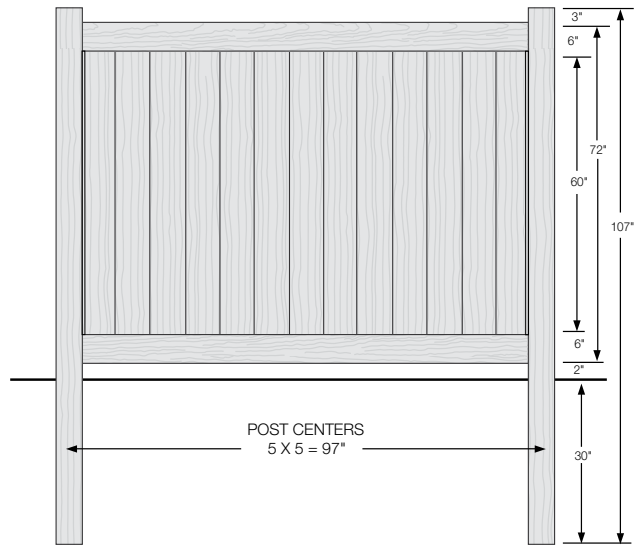

PREMIUM | 6' X 8' NEWBURY

SOLID VERTICAL PRIVACY | ELEMENT PREMIUM LX RAIL

DESCRIPTION	WEATHERED BLEND		SIERRA BLEND		BRAZILIAN BLEND		ARCTIC BLEND	
	QTY	SKU	QTY	SKU	QTY	SKU	QTY	SKU
6' x 8' Newbury Solid Vertical Privacy Panel (60"H)		630354		630200		630501		630318
5" x 5" x 107" Corner Post		630367		642180		630514		630331
5" x 5" x 107" Line Post		630368		642181		630515		630332
5" x 5" x 107" End Post		630369		642182		630516		630333
5" x 5" Flat Top Post Cap		410869		410868		410865		410863
5" x 5" New England Post Cap		410880		410879		410875		410872
6' Newbury Solid Vertical Privacy Gate Kit		630357		630212		630504		630321
6' x 36½" Newbury Solid Vertical Privacy Gate		630447		630446		630617		630444
6' x 50" Newbury Solid Vertical Privacy Gate		630360		630214		630507		630324
6 x 64¾" Newbury Solid Vertical Privacy Gate		630451		630450		630618		630448

WALK GATE

FENCE PANEL

MATERIAL PER SECTION

QTY	ITEM	DIMENSION
2	Steel Reinforced Channel	2" x 6" x 95"
4	Lock Rings	N/A

RAIL PROFILE

QTY	ITEM	DIMENSION
13	T&G Boards	7/8" x 7" x 62¾"
2	End Channel	7/8" x 1" x 59¾"