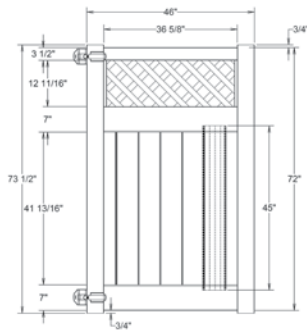

STANDARD | 6' X 8' TYBEE

LATTICE TOP PRIVACY | ELEMENT RESERVE RAIL

DESCRIPTION	WHITE		SAND	
	QTY	SKU	QTY	SKU
6' x 8' Tybee Lattice Top Panel (72"H)		73024946		73024945
5" x 5" x 108" Line Post (VY)		73024915		73024914
5" x 5" x 108" Corner Post (VY)		73024893		73024892
5" x 5" x 108" End Post (VY)		73024909		73024908
5" x 5" Pyramid Post Cap		73003093		73003769
5" x 5" Gothic Post Cap		73003094		73003760
5" x 5" New England Post Cap		73045003		73045004
6' x 46" Tybee Lattice Top Privacy Walk Gate		73024924		73024923
6' x 58" Tybee Lattice Top Privacy Drive Gate		73024935		73024934

OS QuickShip available in White and Sand only. Applies to: Fence Panels; Line, Corner, End and Gate Posts; and 4' and 5' Wide Gates.

WALK GATE