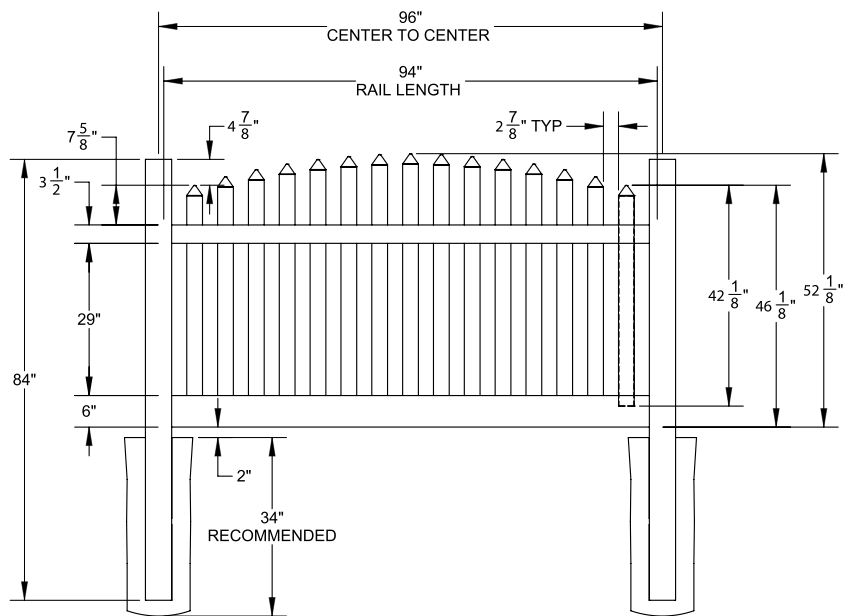

FENCE PANEL