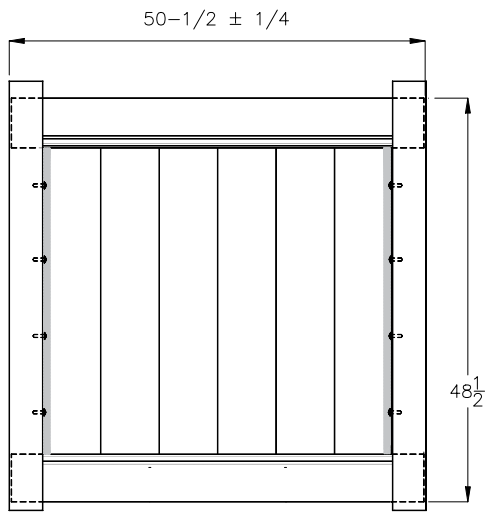

WALK GATE

FENCE PANEL

MATERIAL PER SECTION

QTY	ITEM	DIMENSION
1	Steel Reinforced Channel Deco	95" x 2" x 6"
1	Top/Bottom Rail with Steel	2" x 6" x 95"
4	Lock Rings	N/A

RAIL PROFILE

QTY	ITEM	DIMENSION
13	T&G Boards	7/8" x 7" x 39 1/4"
2	End Channel	7/8" x 1" x 47 7/8"