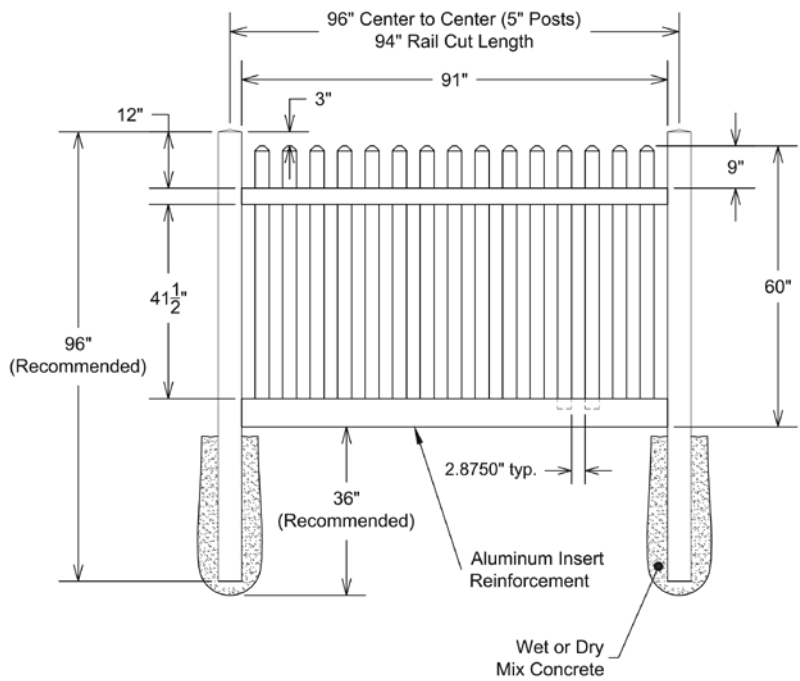

FENCE PANEL