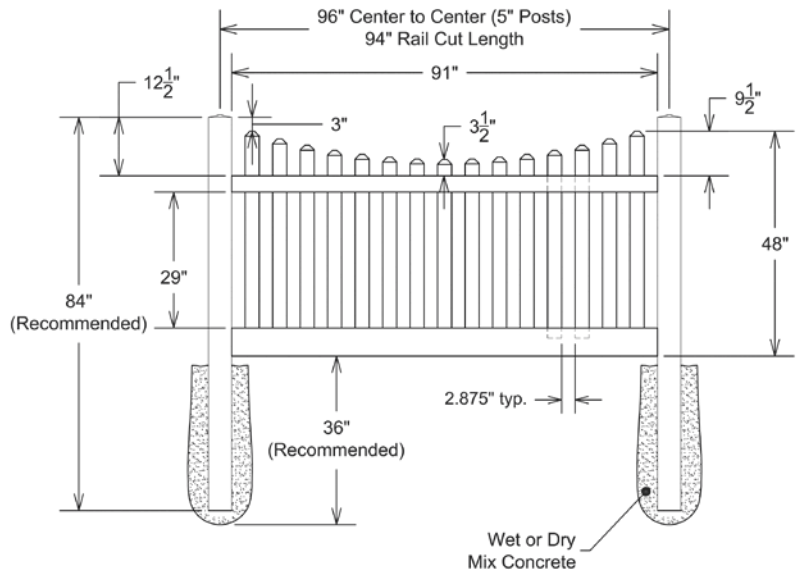

FENCE PANEL