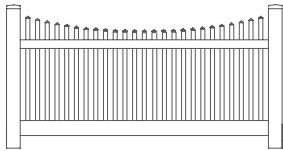

STYLE CONFIGURATIONS

Scalloped