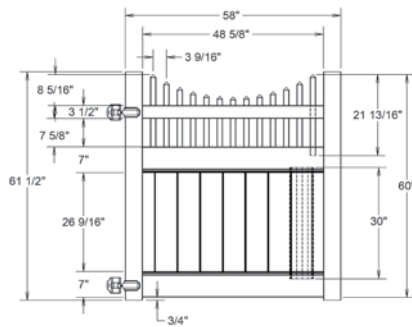

QS QuickShip available in White only. Applies to: Fence Panels; Line, Corner, End and Gate Posts; and 4' and 5' Wide Gates.

WALK GATE

FENCE PANEL

DRIVE GATE

MATERIAL PER SECTION

QTY	ITEM	DIMENSION
1	Top Rail	2" x 3 1/2" x 94"
2	Decorative Bottom Rails	2" x 7" x 94"
15	GlideLock Boards	7/8" x 6" x 30"
25	Pickets	1 1/2" x 1 1/2"
2	U-Channels	7/8" x 1 3/8" x 27"