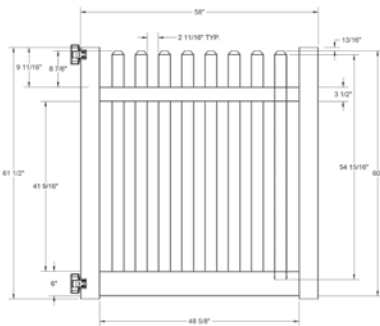

DRIVE GATE

MATERIAL PER SECTION

QTY	ITEM	DIMENSION
1	Top Rail	2" x 3½" x 94"
1	Bottom Rail	2" x 6" x 94"
15	Pickets	7/8" x 3" x 55¹⁵/₁₆"
15	Dog-ear Caps	7/8" x 3"
1	Aluminum Insert	93"

RAIL PROFILE