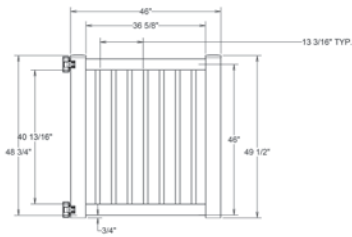

STANDARD | 4' X 8' NORWALK SLIM

CLOSED PICKET | 2 RAIL | 2" X 3½" RAIL

DESCRIPTION	WHITE		SAND	
	QTY	SKU	QTY	SKU
4' x 8' Norwalk Slim Closed Picket 2 Rail Panel (48"H)		73012283		73012286
5" x 5" x 84" Line Post (C)		73012186		73012192
5" x 5" x 84" Corner Post (C)		73012187		73012193
5" x 5" x 84" End Gate Post (C)		73012188		73012194
5" x 5" Pyramid Post Cap		73003093		73003769
5" x 5" Gothic Post Cap		73003094		73003760
5" x 5" New England Post Cap		73045003		73045004
4' x 46" Norwalk Slim Closed Picket 2 Rail Walk Gate		73024344		73024346
4' x 58" Norwalk Slim Closed Picket 2 Rail Drive Gate		73024345		73024347
5" x 5" x 82" Gate Post Insert		73003718		

OS QuickShip available in White only. Applies to: Fence Panels; Line, Corner, End and Gate Posts; and 4' and 5' Wide Gates.

WALK GATE