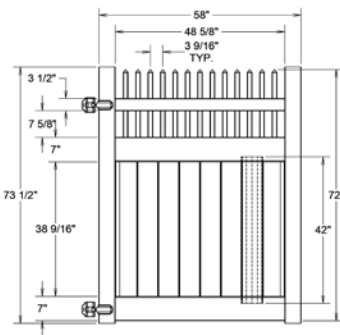

DRIVE GATE

MATERIAL PER SECTION

QTY	ITEM	DIMENSION
1	Rail	2" X 3 1/2" X 94"
2	Decorative Rail	1 3/4" x 7" x 94"
2	U-Channels	1.02" x 1.379" x 39"
15	T&G Boards	7/8" x 6" x 42"
25	Pyramid Post Caps	1 3/4" x 1 3/4" x 22"

RAIL PROFILE