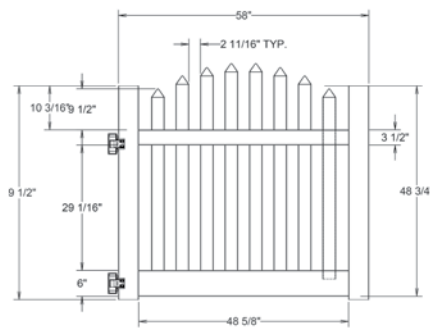

OS QuickShip available in White only. Applies to: Fence Panels; Line, Corner, End and Gate Posts; and 4' and 5' Wide Gates.

WALK GATE

FENCE PANEL

DRIVE GATE

MATERIAL PER SECTION

QTY	ITEM	DIMENSION
1	Top Rail	2" x 3 1/2" x 94"
1	Bottom Rail	2" x 6" x 94"
15	Spade Caps	7/8" x 3"
1	Picket	7/8" x 3" x 48"
2	Pickets	7/8" x 3" x 47 7/8"