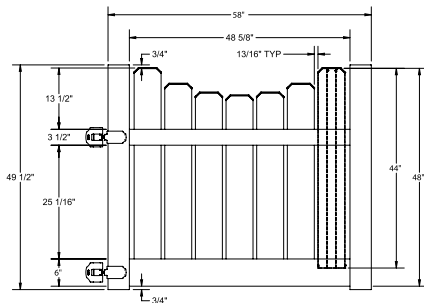

DRIVE GATE

MATERIAL PER SECTION

QTY	ITEM	DIMENSION
1	Top Rail	2" x 3½" x 94"
1	Bottom Rail	2" x 6" x 94"
2	Dog-Ear Pickets	¾" x 5" x 44"
2	Dog-Ear Pickets	¾" x 5" x 48½"
2	Dog-Ear Pickets	¾" x 5" x 40½"

RAIL PROFILE

QTY	ITEM	DIMENSION
2	Dog-Ear Pickets	¾" x 5" x 3½"
2	Dog-Ear Pickets	¾" x 5" x 38¹¹/₁₆"
2	Dog-Ear Pickets	¾" x 5" x 38³/₁₆"
2	Dog-Ear Pickets	¾" x 5" x 38"
1	Aluminum Insert	93"