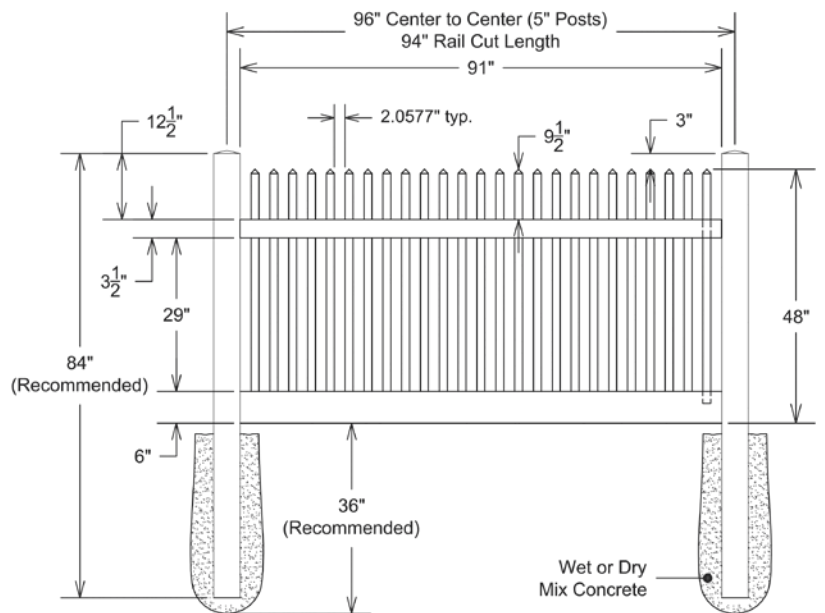

FENCE PANEL