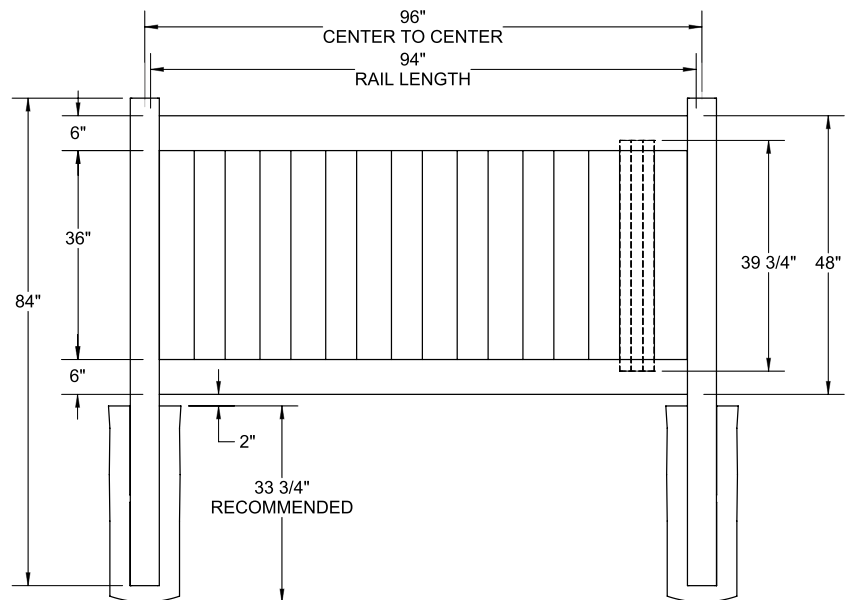

FENCE PANEL