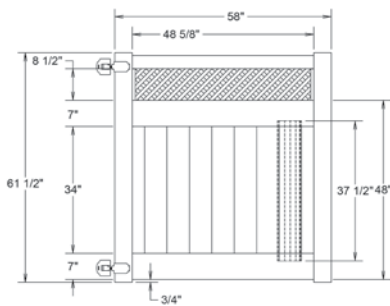

QS QuickShip available in White and Sand only. Applies to: Fence Panels; Line, Corner, End and Gate Posts; and 4' and 5' Wide Gates.

WALK GATE

FENCE PANEL

DRIVE GATE

MATERIAL PER SECTION

QTY	ITEM	DIMENSION
1	Top Rail	2" x 3 1/2" x 94"
2	Decorative Bottom Rails	2" x 7" x 94"
15	GlideLock Boards	7/8" x 6" x 49 1/2"
1	Lattice	14.18" x 94"
2	U-Channels	7/8" x 1 3/8" x 46.37"