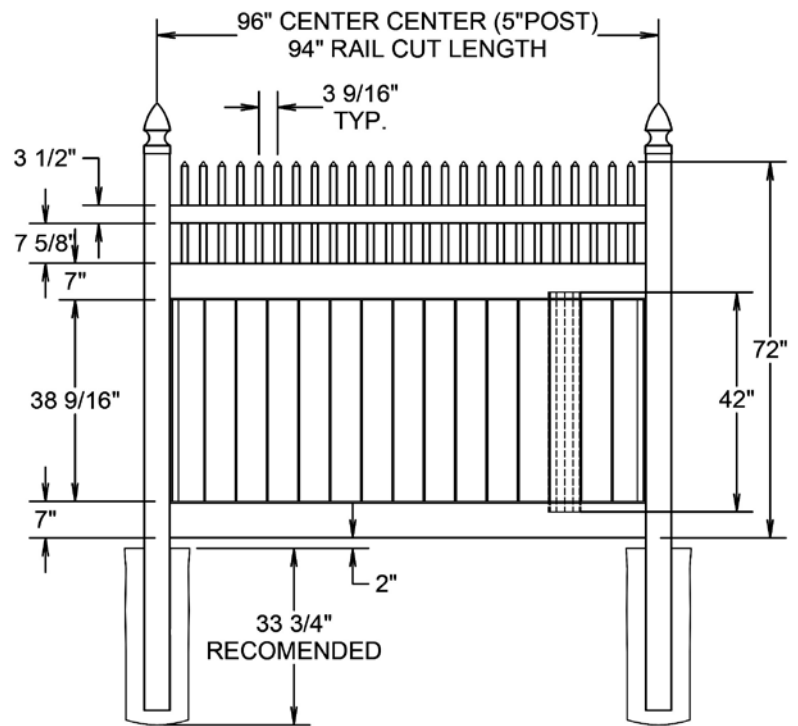

FENCE PANEL