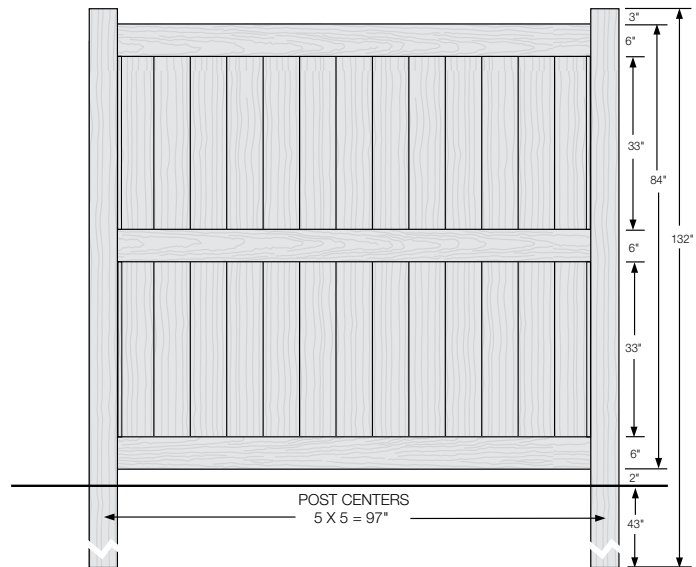

FENCE PANEL

MATERIAL PER SECTION

QTY	ITEM	DIMENSION
1	Molded Mid Rail with Steel	2" x 6" x 95"
2	Top/Bottom Rail with Steel	2" x 6" x 95"
6	Lock Rings	N/A

RAIL PROFILE

QTY	ITEM	DIMENSION
26	T&G Boards	7/8" x 7" x 35 7/8"
2	End Channel	7/8" x 1" x 47 7/8"