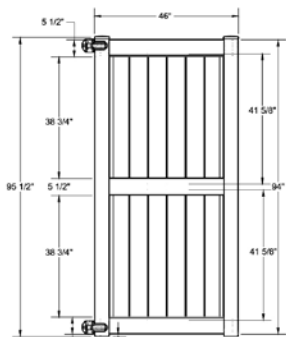

SELECT | 8' X 6' NEWBURY

SOLID VERTICAL PRIVACY | ELEMENT SIGNATURE RAIL

DESCRIPTION	COASTAL CEDAR		CYPRESS	
	QTY	SKU	QTY	SKU
8' x 6' Newbury Solid Vertical Privacy Panel (94")		73055351		73056911
5" x 5" x 144" Line Post (Z)		73055352		73056912
5" x 5" x 144" Corner Post (Z)		73055353		73056913
5" x 5" x 144" End Gate Post (Z)		73055354		73056914
5" x 5" Pyramid Post Cap		73042811		73013829
5" x 5" New England Post Cap		73045008		73045007
6' x 46" Newbury Solid Vertical Privacy Walk Gate		73055355		73056915
6' x 58" Newbury Solid Vertical Privacy Drive Gate		73055356		73056916

OS QuickShip available in White only. Applies to: Fence Panels; Line, Corner, End and Gate Posts; and 4' and 5' Wide Gates.

WALK GATE