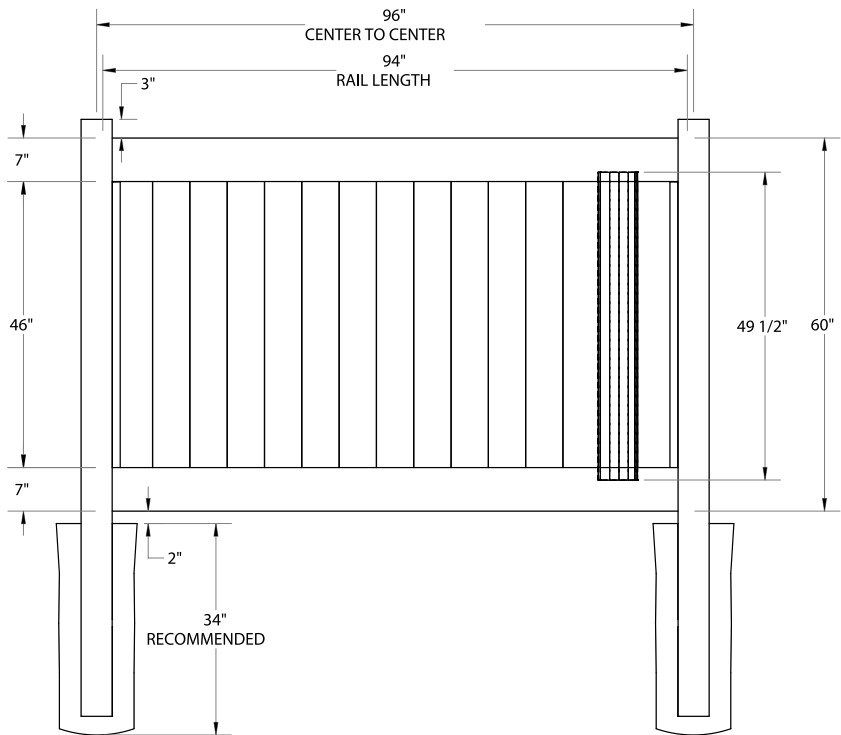

FENCE PANEL