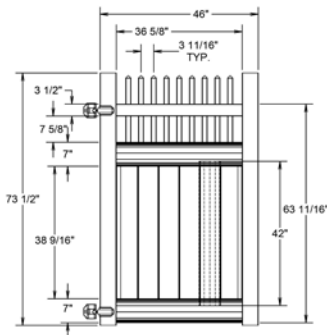

STANDARD | 6' X 8' CLEARWATER

OPEN SPINDLE TOP PRIVACY | APEX RAIL

DESCRIPTION	WHITE		SAND		CLAY	
	QTY	SKU	QTY	SKU	QTY	SKU
6' x 8' Clearwater Open Spindle Top Privacy Panel (72")		73040049		73040055		73053825
5" x 5" x 108" Line Post		73028029		73025794		73053926
5" x 5" x 108" Corner Post		73028030		73025795		73053927
5" x 5" x 108" End Post		73028031		73025796		73053928
5" x 5" Pyramid Post Cap		73003093		73003769		73054107
5" x 5" Internal Post Cap		73007092		73007093		73024884
5" x 5" New England Post Cap		73045003		73045004		73054108
6' x 46" Clearwater Open Spindle Top Privacy Walk Gate		73040053		73040060		73053821
6' x 58" Clearwater Open Spindle Top Privacy Drive Gate		73040054		73040061		73053822
5" x 5" x 106" Gate Post Insert				73003463		

WALK GATE