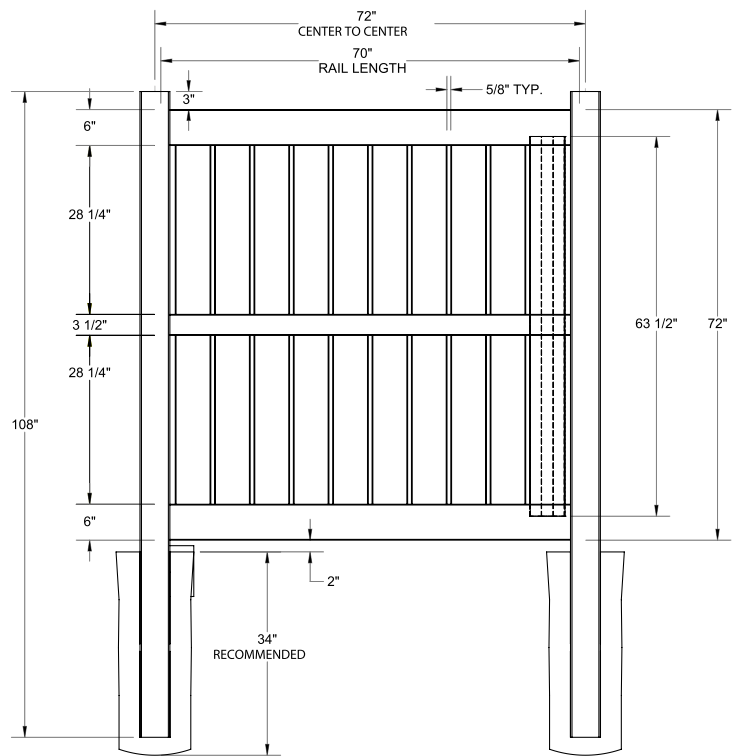

FENCE PANEL