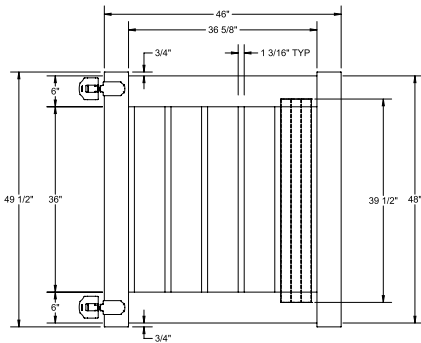

STANDARD | 4' X 8' HUDSON

SEMI-PRIVATE 6" | VERTEX BASE RAIL

DESCRIPTION	WHITE		SAND	
	QTY	SKU	QTY	SKU
4' x 8' Hudson Semi-Private 6" Panel (48" H)		73011585		73011588
5" x 5" x 84" Line Post (TT)		73011466		73011472
5" x 5" x 84" Corner Post (TT)		73011467		73011473
5" x 5" x 84" End Gate Post (TT)		73011468		73011474
5" x 5" Pyramid Post Cap		73003093		73003769
5" x 5" Gothic Post Cap		73003094		73003760
5" x 5" New England Post Cap		73045003		73045004
4' x 49½" Hudson Semi-Privacy 6" Walk Gate		73024175		73024177
4' x 62½" Hudson Semi-Privacy 6" Drive Gate		73024176		73024178
5" x 5" x 82" Gate Post Insert		73003718		

WALK GATE