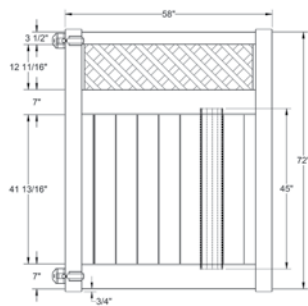

QS QuickShip available in Cypress and Driftwood only. Applies to: Fence Panels; Line, Corner, End and Gate Posts; and 4' and 5' Wide Gates.

WALK GATE

FENCE PANEL

DRIVE GATE

MATERIAL PER SECTION

QTY	ITEM	DIMENSION
1	Top Rail	2" x 3 1/2" x 94"
2	Slotted Bottom Rails	1 1/4" x 7" x 94"
15	GlideLock Boards	7/8" x 6" x 45"
1	Lattice	17.12" x 94" Privacy
2	U-Channels	7/8" x 1 3/8" x 42"