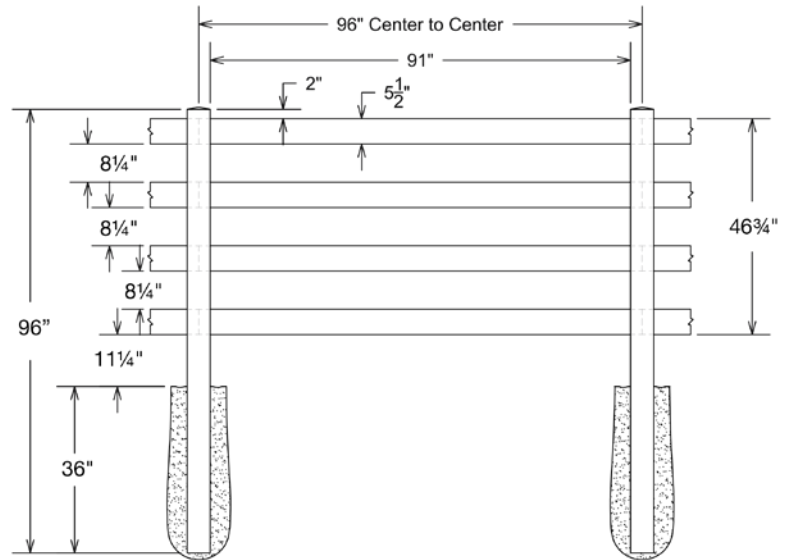

FENCE PANEL