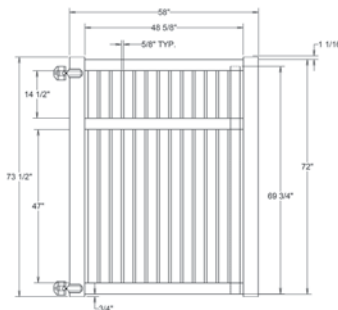

QS QuickShip available in White only. Applies to: Fence Panels; Line, Corner, End and Gate Posts; and 4' and 5' Wide Gates.

WALK GATE

FENCE PANEL

DRIVE GATE

MATERIAL PER SECTION

QTY	ITEM	DIMENSION
3	Rails	2" x 3 1/2" x 94"
25	Pickets	7/8" x 3" x 69 3/4"
1	Aluminum Insert	93"