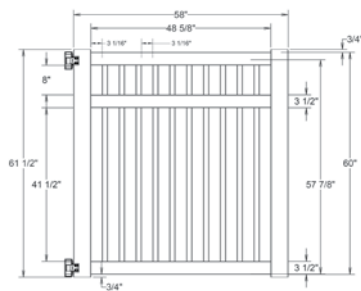

DRIVE GATE

MATERIAL PER SECTION

QTY	ITEM	DIMENSION
3	Rails	2" x 3½" x 94"
17	Pickets	7/8" x 1½" x 57 7/8"
1	Aluminum Insert	93"

RAIL PROFILE

2" x 3½"