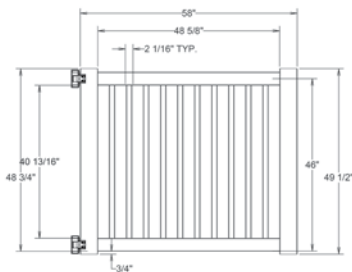

OS QuickShip available in White only. Applies to: Fence Panels; Line, Corner, End and Gate Posts; and 4' and 5' Wide Gates.

WALK GATE

FENCE PANEL

DRIVE GATE

MATERIAL PER SECTION

QTY	ITEM	DIMENSION
2	Rails	2" x 3½" x 94"
15	Pickets	7/8" x 1½" x 46"
1	Aluminum Insert	93"