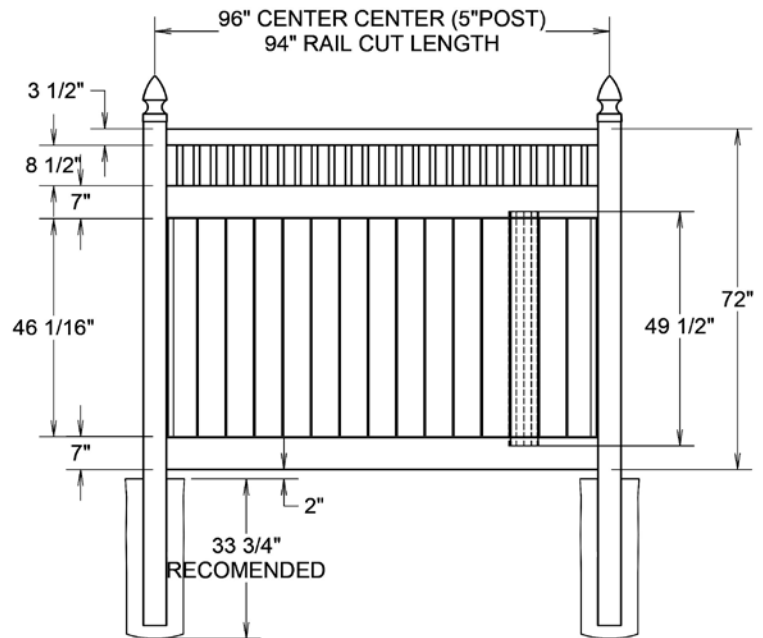

FENCE PANEL