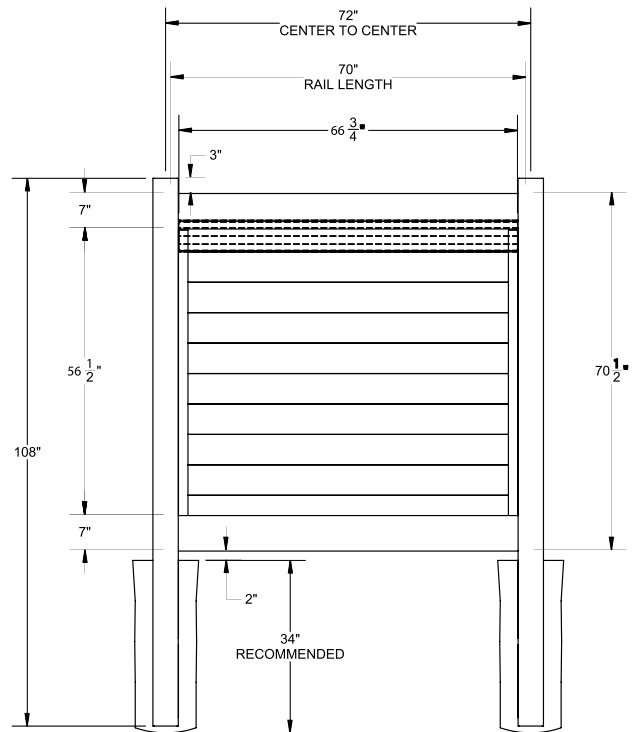

FENCE PANEL