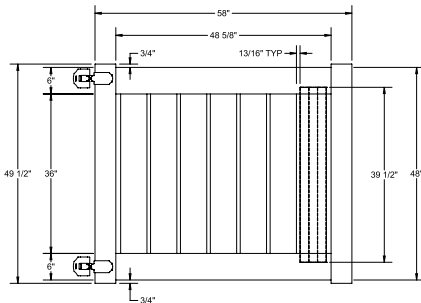

DRIVE GATE

MATERIAL PER SECTION

QTY	ITEM	DIMENSION
2	Rails	2" x 6" x 94"
14	Pickets	¾" x 6" x 39½"
1	Aluminum Insert	93"

RAIL PROFILE