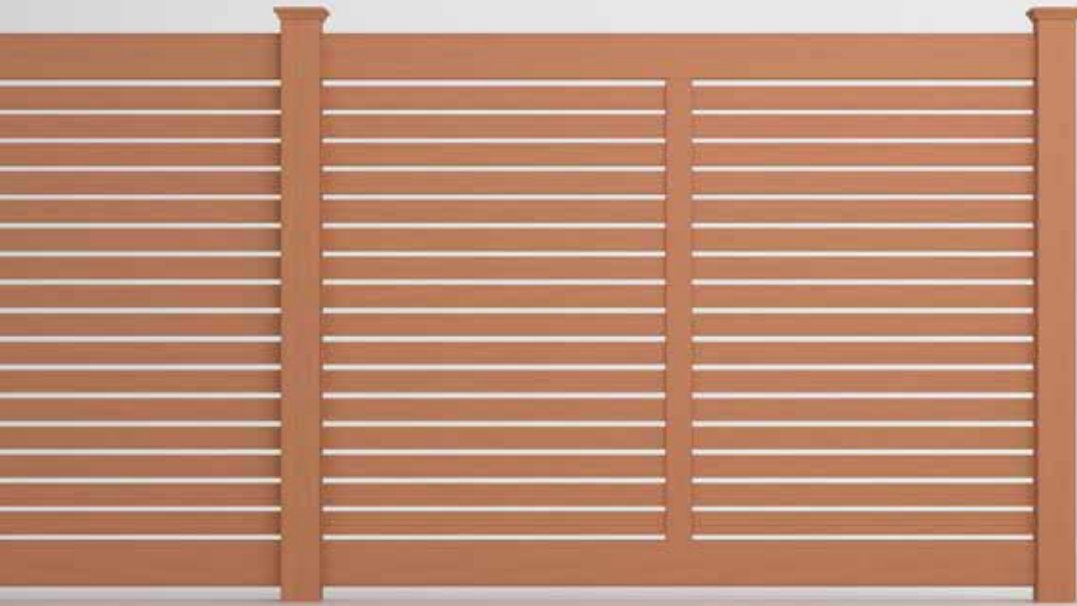

RAIL PROFILE

VERTEX BASE
1½" x 5½"

VINYL

SEMI-PRIVATE HORIZONTAL

LARGO

Outlast Mother Nature and complement it with a woodlike profile in carefree vinyl. Vertical slats in eight finishes look fabulous from both sides of the fence to offer great options for pools and other residential and commercial spaces.

Shown in Sierra Blend

INNOVATIONS

- ↔ StayStraight®
- ☀ SolarGuard®
- ||| TimberGrain™

SIZES

Width:

8'

Height:

4', 5' and 6'