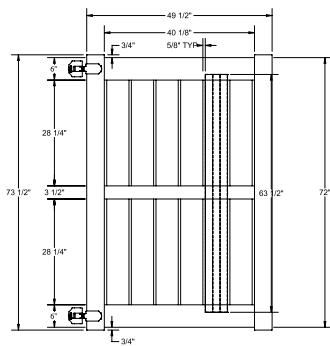

STANDARD | 6' X 6' HUDSON

SEMI-PRIVATE 6" | VERTEX BASE RAIL

DESCRIPTION	WHITE		SAND		CLAY		GRAY	
	QTY	SKU	QTY	SKU	QTY	SKU	QTY	SKU
6' x 6' Hudson Semi-Private 6" Panel (72")		73054583		73054930		73054931		73054932
5" x 5" x 108" Line Post		73011418		73011424		73053726		73054934
5" x 5" x 108" Corner Post		73011419		73011425		73053727		73054935
5" x 5" x 108" End Post		73011420		73011426		73053728		73054936
5" x 5" Pyramid Post Cap		73003093		73003769		73054107		73053068
5" x 5" Internal Post Cap		73007092		73007093		73024884		N/A
5" x 5" New England Post Cap		73045003		73045004		73054108		73053093
6' x 49½" Hudson Semi-Private 6" Walk Gate		73024162		73024164		73054206		73054937
6' x 62½" Hudson Semi-Private 6" Drive Gate		73024163		73024165		73054247		73054938
5" x 5" x 94" Gate Post Insert						73012353		

WALK GATE