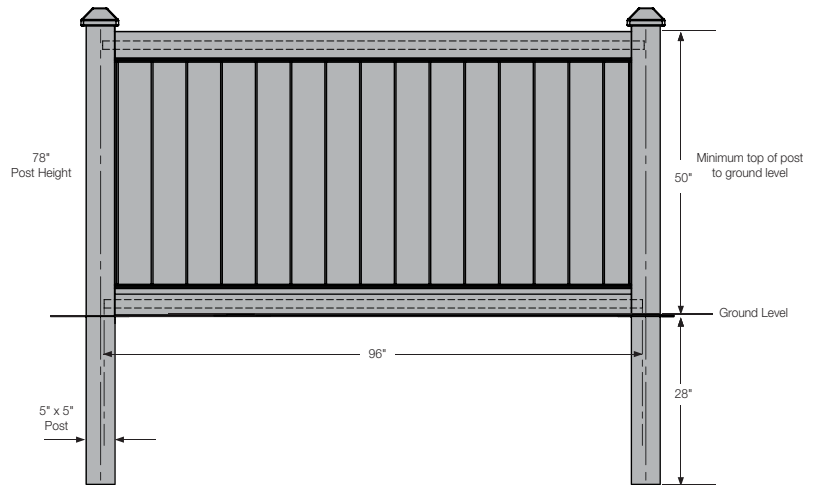

FENCE PANEL

MATERIAL PER SECTION

DESCRIPTION	WALNUT BROWN		RED CEDAR		NANTUCKET GRAY		DARK GRAY OAK	
	QTY	SKU	QTY	SKU	QTY	SKU	QTY	SKU
Cut Panel					408069			
1" Gap Filler		643317		643321		643320		643315
2" Gap Filler		643325		643329		643328		643323
Bracket					408039			
6' Concrete Mount LP					652136			
6' Concrete Mount EP					652137			
6' Concrete Mount CP					652138			
6' Concrete Mount GP					652139			
Hinge					410305			
Latch					408079			
Screw					408055