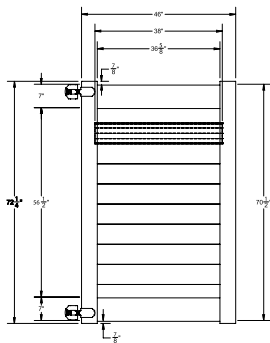

SELECT | 6' X 6' MADISON

HORIZONTAL PRIVACY | ELEMENT RESERVE RAIL

DESCRIPTION	COASTAL CEDAR		CYPRESS	
	QTY	SKU	QTY	SKU
6' x 6' Madison Horizontal Privacy Panel (72"H)		73045601		73045602
5" x 5" x 108" Line Post (AD)		73045585		73045592
5" x 5" x 108" Corner Post (AD)		73045586		73045593
5" x 5" x 108" End Post (AD)		73045587		73045594
5" x 5" Pyramid Post Cap		73042811		73013829
5" x 5" New England Post Cap		73045008		73045007
6' x 46" Madison Horizontal Privacy Walk Gate		73045589		73045596
6' x 58" Madison Horizontal Privacy Drive Gate		73045590		73045597
5" x 5" x 94" Gate Post Insert		73012353		

qs QuickShip available in Cypress and Coastal Cedar. Applies to: Fence Panels; Line, Corner, End and Gate Posts; and 4' and 5' Wide Gates.

WALK GATE