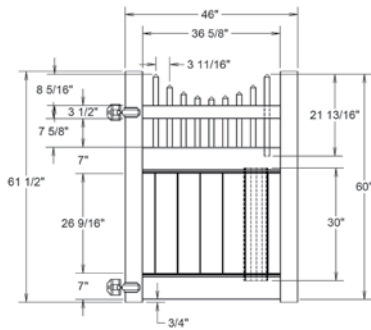

STANDARD | 5' X 8' SOMERSET

OPEN SPINDLE TOP PRIVACY | VERTEX GRAND RAIL

DESCRIPTION	WHITE		SAND		CLAY		GRAY	
	QTY	SKU	QTY	SKU	QTY	SKU	QTY	SKU
5' x 8' Somerset Open Spindle Top Privacy Panel (60"H)		73025948		73025949		73053935		73054632
5" x 5" x 96" Line Post (IU)		73025800		73025803		73053931		73054633
5" x 5" x 96" Corner Post (IU)		73025801		73025804		73053932		73054634
5" x 5" x 96" End Gate Post (IU)		73025802		73025805		73053933		73054635
5" x 5" Pyramid Post Cap		73003093		73003769		73054107		73053068
5" x 5" Gothic Post Cap		73003094		73003760		73024885		N/A
5" x 5" New England Post Cap		73045003		73045004		73054108		73053093
5' x 46" Somerset Open Spindle Top Privacy Walk Gate		73025888		73025890		73054225		73054638
5' x 58" Somerset Open Spindle Top Privacy Drive Gate		73025889		73025891		73054226		73054639
5" x 5" x 94" Gate Post Insert						73012353		

QS QuickShip available in White only. Applies to: Fence Panels; Line, Corner, End and Gate Posts; and 4' and 5' Wide Gates.

WALK GATE