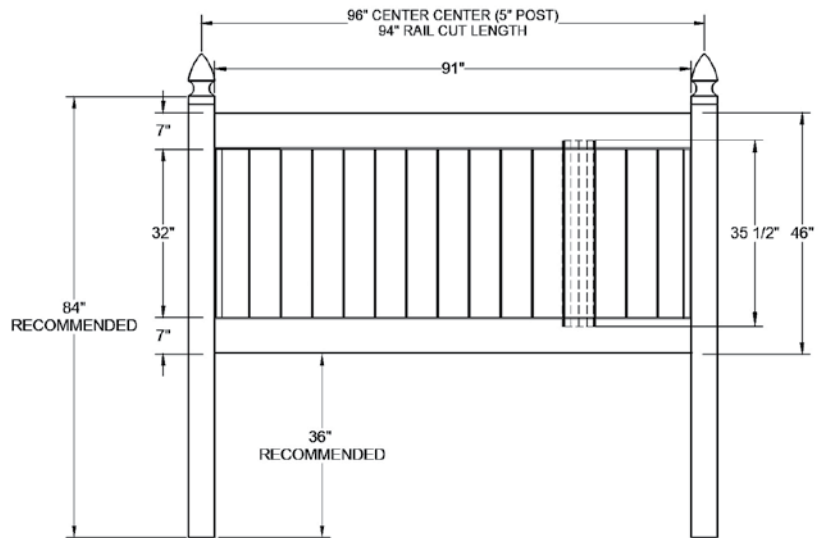

FENCE PANEL