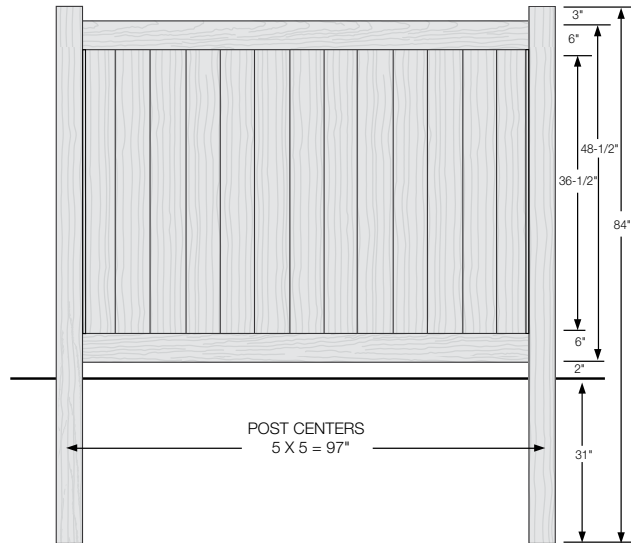

PREMIUM | 4' X 8' NEWBURY

SOLID VERTICAL PRIVACY | ELEMENT PREMIUM LX RAIL

DESCRIPTION	WEATHERED BLEND		SIERRA BLEND		BRAZILIAN BLEND		ARCTIC BLEND	
	QTY	SKU	QTY	SKU	QTY	SKU	QTY	SKU
4' x 8' Newbury Solid Vertical Privacy Panel (48"H)		630352		630259		630499		630316
5" x 5" x 84" Corner Post		630375		630254		630522		630339
5" x 5" x 84" Line Post		630376		630255		630523		630340
5" x 5" x 84" End Post		630377		630256		630524		630341
5" x 5" Flat Top Post Cap		410869		410868		410865		410863
5" x 5" New England Post Cap		410880		410879		410875		410872
4' Newbury Solid Vertical Privacy Gate Kit		630355		630253		630502		630319
4' x 50" Newbury Solid Vertical Privacy Gate		630358		630260		630505		630322

WALK GATE

FENCE PANEL

MATERIAL PER SECTION

RAIL PROFILE

QTY	ITEM	DIMENSION
2	Steel Reinforced Channel	2" x 6" x 95"
4	Lock Rings	N/A

QTY	ITEM	DIMENSION
13	T&G Boards	$\frac{7}{8}$" x 7" x 39$\frac{1}{4}$"
2	End Channel	$\frac{7}{8}$" x 1" x 47$\frac{7}{8}$"

ELEMENT PREMIUM LX
2" x 6"