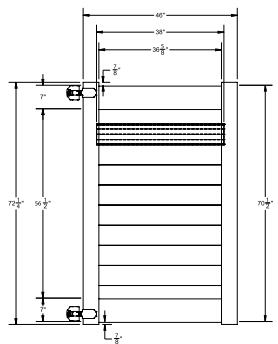

STANDARD | 6' X 8' MADISON

HORIZONTAL PRIVACY | ELEMENT RESERVE RAIL

DESCRIPTION	WHITE		SAND		GRAY	
	QTY	SKU	QTY	SKU	QTY	SKU
6' x 8' Madison Horizontal Privacy Panel (72"H)		73045546		73045559		73055086
5" x 5" x 108" Line Post (AD)		73045547		73045567		73055087
5" x 5" x 108" Corner Post (AD)		73045548		73045568		73055088
5" x 5" x 108" End Post (AD)		73045549		73045569		73055089
5" x 5" Pyramid Post Cap		73003093		73003769		73053068
5" x 5" Gothic Post Cap		73003094		73003760		N/A
5" x 5" New England Post Cap		73045003		73045004		73053093
6' x 46" Madison Horizontal Privacy Walk Gate		73045551		73045571		73055090
6' x 58" Madison Horizontal Privacy Drive Gate		73045552		73045572		73055101
5" x 5" x 106" Gate Post Insert				73003463		

qs QuickShip available in White, Sand and Gray. Applies to: Fence Panels; Line, Corner, End and Gate Posts; and 4' and 5' Wide Gates.

WALK GATE