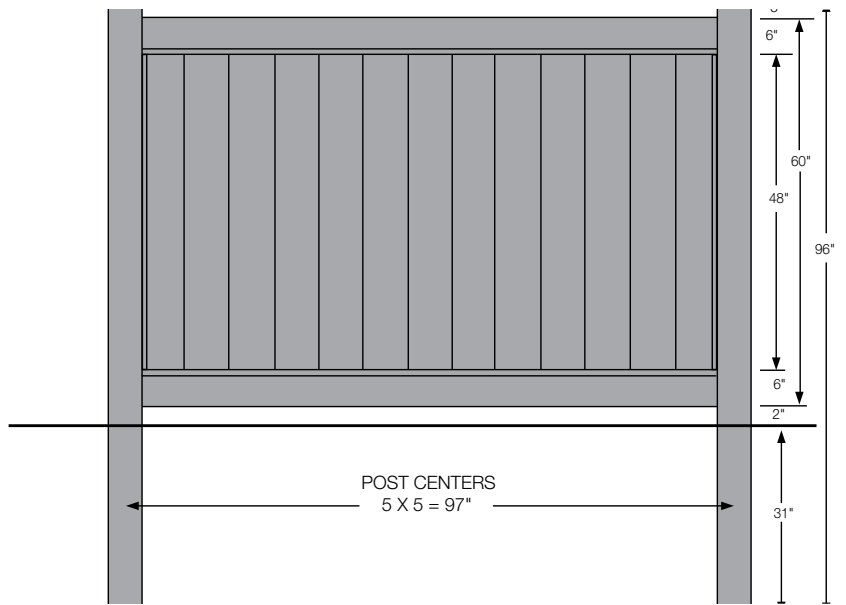

FENCE PANEL

MATERIAL PER SECTION

QTY	ITEM	DIMENSION
1	Steel Reinforced Channel Deco	95" x 2" x 6"
1	Deco Top/Bottom Rail with Steel	95" x 2" x 6"
4	Lock Rings	N/A

RAIL PROFILE

QTY	ITEM	DIMENSION
13	Fence Fill Kit T&G	7/8" x 7" x 50¾"
2	End Channel	7/8" x 1" x 47¾"