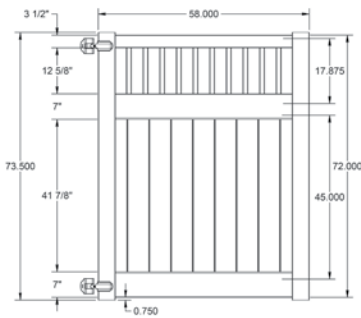

DRIVE GATE

MATERIAL PER SECTION

QTY	ITEM	DIMENSION
1	Top Rail	2" x 3 1/2" x 94"
2	Bottom Rails	1 3/4" x 7" x 94"
15	GlideLock Boards	7/8" x 6" x 45"
19	Pickets	1 3/8" x 1 3/8" x 17 7/8"
2	U-Channels	7/8" x 1 3/8" x 42"

RAIL PROFILE