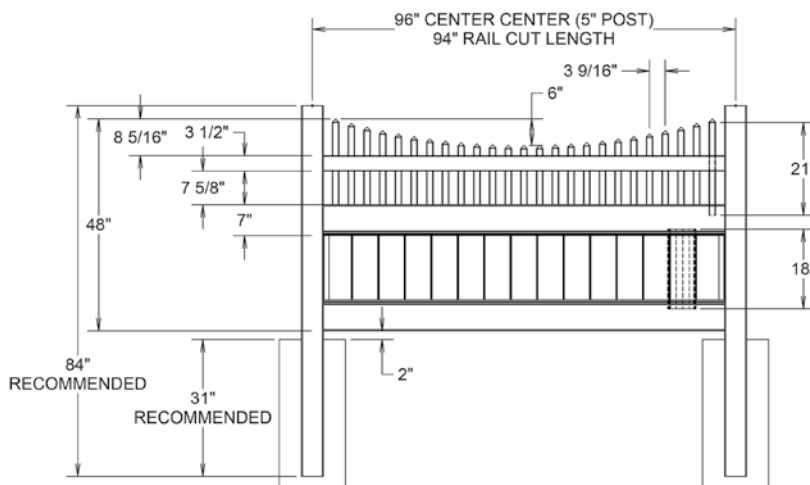

FENCE PANEL