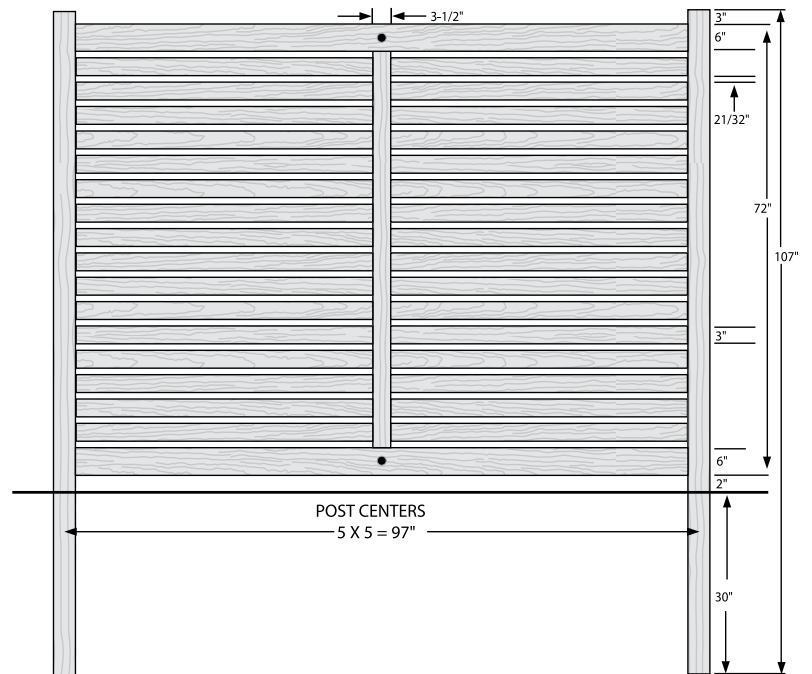

FENCE PANEL

MATERIAL PER SECTION

QTY	ITEM	DIMENSION
1	Top/Bottom Rail with Steel	2" x 6" x 95"
1	Mid Brace	2" x 4" x 63 3/8"
16	Picket Crimped	7/8" x 3" x 96"
24	Lock Rings	N/A

RAIL PROFILE

2" x 6"