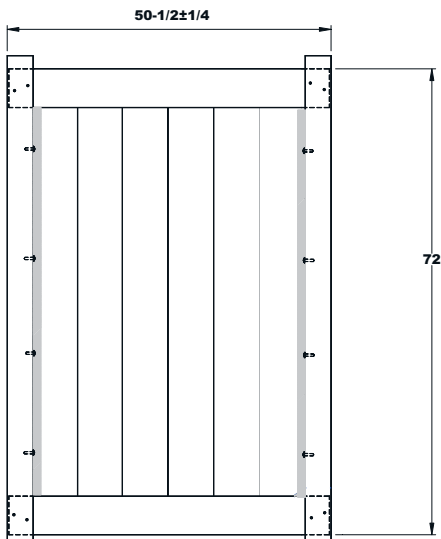

WALK GATE

FENCE PANEL

MATERIAL PER SECTION

QTY	ITEM	DIMENSION
2	Steel Reinforced Channel	2" x 6" x 95"
4	Lock Rings	N/A

RAIL PROFILE

QTY	ITEM	DIMENSION
13	T&G Boards	7/8" x 7" x 62¾"
2	End Channel	7/8" x 1" x 59¾"