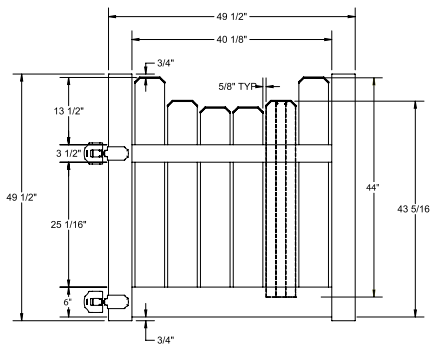

STANDARD | 4' X 8' SARASOTA

SEMI-PRIVATE DOG-EAR SCALLOPED | VERTEX BASE RAIL

DESCRIPTION	WHITE		SAND	
	QTY	SKU	QTY	SKU
4' x 8' Sarasota Semi-Private Dog-Ear Scalloped Panel (48"H)		73048541		73048554
5" x 5" x 84" Line Post (NN)		73011358		73011364
5" x 5" x 84" Corner Post (NN)		73011359		73011365
5" x 5" x 84" End Gate Post (NN)		73011360		73011366
5" x 5" Pyramid Post Cap		73003093		73003769
5" x 5" Gothic Post Cap		73003094		73003760
5" x 5" New England Post Cap		73045003		73045004
4' x 49½" Sarasota Semi-Private Dog-Ear Scalloped Walk Gate		73048599		73048604
4' x 62½" Sarasota Semi-Private Dog-Ear Scalloped Drive Gate		73048600		73048605
5" x 5" x 82" Gate Post Insert			73003718	

WALK GATE