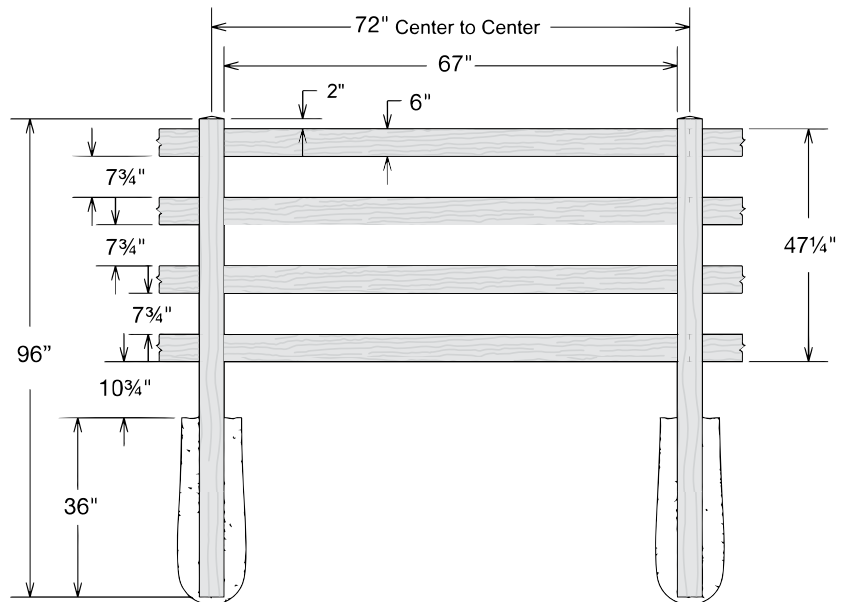

DESCRIPTION	WEATHERED BLEND		SIERRA BLEND		BRAZILIAN BLEND		ARCTIC BLEND	
	QTY	SKU	QTY	SKU	QTY	SKU	QTY	SKU
2" x 6" x 72" Coronado Rail Ribbed Ranch Rail		631422		630250		631421		631420
2" x 6" x 144" Coronado Rail Ribbed Ranch Rail		631425		630251		631424		631423
5" x 5" x 96" 3 Rail Large Corner Post		648561		648560		648559		648657
5" x 5" x 96" 3 Rail Large Line Post		648666		648575		648564		648562
5" x 5" x 96" 3 Rail Large End Post		648670		648669		648668		648667
5" x 5" Flat Top Post Cap		410869		410868		410865		410863
5" x 5" New England Post Cap		410880		410879		410875		410872
Coronado Rail Ribbed Ranch Rail Gate Kit		648670		630225		631657		631660

WALK GATE

FENCE PANEL

*Gate Kits do not come with rails, rails are purchased separately and can be cut down to create the gate size desired.

RAIL PROFILE