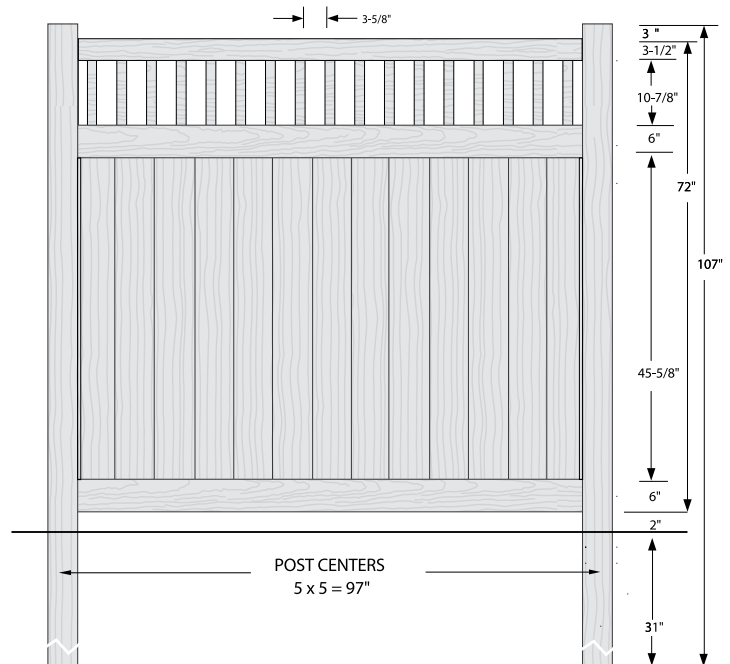

FENCE PANEL

MATERIAL PER SECTION

QTY	ITEM	DIMENSION
1	Top Rail Accent	2" x 6" x 95"
1	Top/ Bottom Rail with Steel	2" x 6" x 95"
6	Lock Rings	N/A
13	T&G Boards	¾" x 7" x 48¼"

RAIL PROFILE

QTY	ITEM	DIMENSION
17	Accent Picket	1½" x 1½" x 15¾"
1	Routed Rail Accent	2" x 3½" x 94½"
2	End Channel	7⅞" x 1" x 47⅞"

ELEMENT PREMIUM LX
2" x 6"