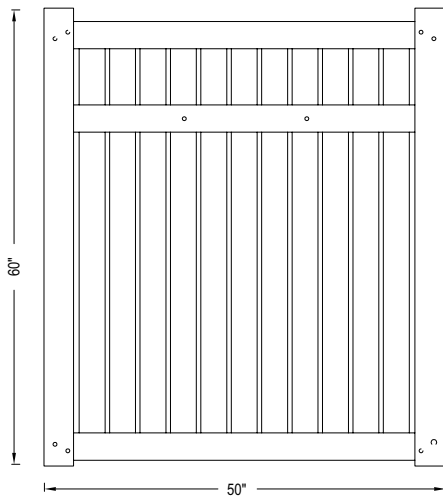

DESCRIPTION	WEATHERED BLEND		SIERRA BLEND		BRAZILIAN BLEND		ARCTIC BLEND	
	QTY	SKU	QTY	SKU	QTY	SKU	QTY	SKU
5' x 8' Folly Semi-Private 3" Panel (60"H)		630900		630277		631500		630924
5" x 5" x 96" Corner Post		630848		630298		631523		630886
5" x 5" x 96" Line Post		631036		630299		631526		631034
5" x 5" x 96" End Post		630849		630300		631529		630887
5" x 5" Flat Top Post Cap		410869		410868		410865		410863
5" x 5" New England Post Cap		410880		410879		410875		410872
5' Folly Semi-Private 3" Gate Kit		630843		630292		631594		630881
5' x 50" Folly Semi-Private 3" Gate		630903		630286		631621		630927

WALK GATE