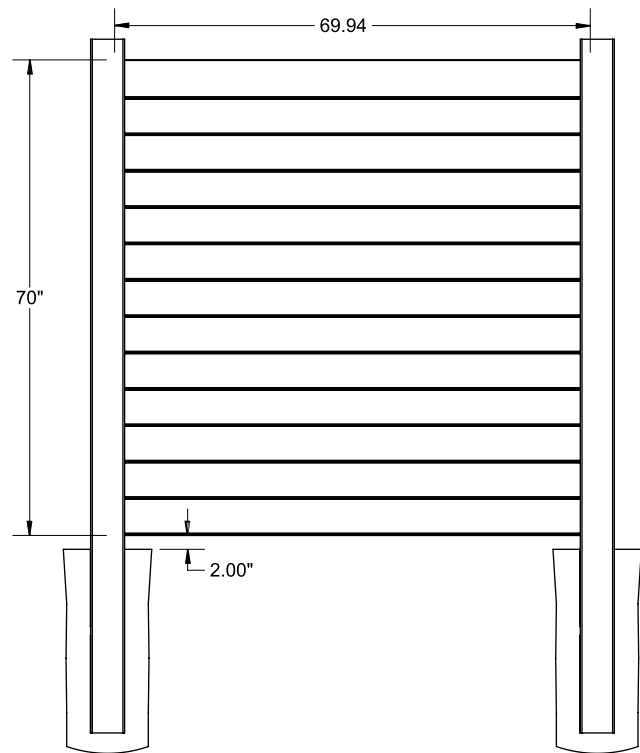

FENCE PANEL