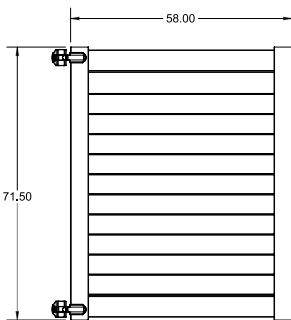

### SIZES

Width:  
6'

Height:  
6'

# STANDARD | 6' X 6' SEASIDE

## SEMI-PRIVATE HORIZONTAL LOUVERED

DESCRIPTION	WHITE		SAND	
	QTY	SKU	QTY	SKU
6' x 6' Seaside Semi-Private Horizontal Louvered Panel (72"H)		73050573		73050574
5" x 5" x 102" Line Post (ZE)		73050554		73050555
5" x 5" x 102" Right End Gate Post		73050556		73050557
5" x 5" x 102" Left End Gate Post		73050558		73050559
6" x 6" x 102" Outside Seaside Corner Post		73054350		73054348
6" x 6" x 102" Inside Seaside Corner Post		73054351		73054349
5" x 5" Pyramid Post Cap		73003093		73003769
5" x 5" Gothic Post Cap		73003094		73003760
5" x 5" New England Post Cap		73045003		73045004
6" x 6" Pyramid Post Cap		73054353		73054354
6" x 6" New England Post Cap		73054355		73054356
6' x 46" Seaside Semi-Private Horizontal Louvered Walk Gate		73050570		73050567
6' x 58" Seaside Semi-Private Horizontal Louvered Drive Gate		73050568		73050571
5" x 5" x 106" Gate Post Insert			7300346	

### MATERIAL PER SECTION

QTY	ITEM	DIMENSION
13	Louvered Boards (.050)	3/4" x 5.94" x 69.94"

6" x 6" Corner Posts