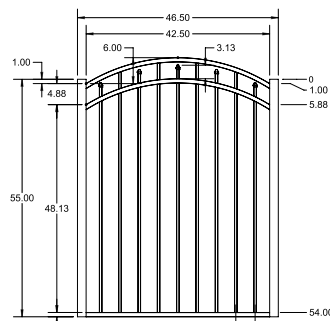

PICKETS

5/8" x 5/8"

STANDARD | 4½' X 6' SALEM

FLAT TOP | 3 RAIL | FLUSH BOTTOM | 1" X 1⅛"

DESCRIPTION	BLACK		BUNDLE
	QTY	SKU	UNIT
4½' x 6' Salem Flat Top 3 Rail Panel (48½"H)		73022123	40
2" x 2" x 82" .063 Line Post		73040846	10
2" x 2" x 82" .063 Corner Post		73040791	10
2" x 2" x 82" .063 End Post		73040817	10
2" x 2" x 82" .125 Gate Post		73040864	10
4½' x 4' Salem Flat Top 3 Rail Straight Walk Gate		73022041	20
4½' x 5' Salem Flat Top 3 Rail Straight Walk Gate		73022057	20
4½' x 4' Salem Flat Top 3 Rail Arched Walk Gate		73022020	20
4½' x 5' Salem Flat Top 3 Rail Straight Walk Gate		73022031	20

qs QuickShip available in Black, Applies to: Fence Panels; Line, Corner, End and Gate Posts; and 4' and 5' wide Straight Gates.

FENCE PANEL

4½' STRAIGHT WALK GATE

4½' ARCHED WALK GATE

RAIL PROFILE

1" x 1⅛"

PICKETS

⅝" x ⅝"

STANDARD | 5' X 6' SALEM

FLAT TOP | 3 RAIL | STANDARD BOTTOM | 1" X 1 1/8"

DESCRIPTION	BLACK		BUNDLE
	QTY	SKU	UNIT
5' x 6' Salem Flat Top 3 Rail Panel (60"H)		73022125	40
2" x 2" x 82" .063 Line Post		73040847	10
2" x 2" x 82" .063 Corner Post		73040793	10
2" x 2" x 82" .063 End Post		73040819	10
2" x 2" x 82" .125 Gate Post		73040865	10
5' x 4' Salem Flat Top 3 Rail Straight Walk Gate		73022042	20
5' x 5' Salem Flat Top 3 Rail Straight Walk Gate		73022058	20
5' x 4' Salem Flat Top 3 Rail Arched Walk Gate		73022021	20
5' x 5' Salem Flat Top 3 Rail Straight Walk Gate		73022032	20