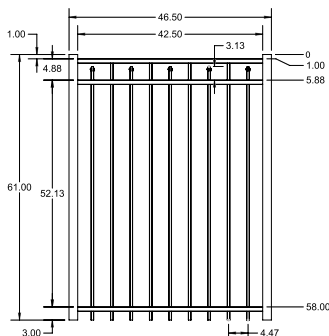

5' STRAIGHT WALK GATE