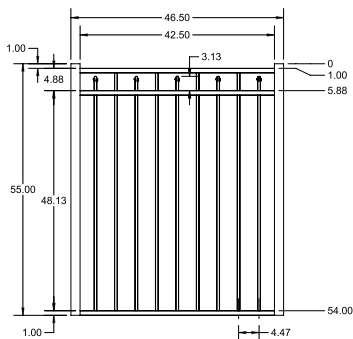

PICKETS

5/8" x 5/8"

STANDARD | 4½' X 6' SALEM

FLAT TOP | 3 RAIL | FLUSH BOTTOM | 1" X 1⅛"

DESCRIPTION	BLACK		BUNDLE
	QTY	SKU	UNIT
4½' x 6' Salem Flat Top 3 Rail Panel (48½"H)		73022123	40
2" x 2" x 82" .063 Line Post		73040846	10
2" x 2" x 82" .063 Corner Post		73040791	10
2" x 2" x 82" .063 End Post		73040817	10
2" x 2" x 82" .125 Gate Post		73040864	10
4½' x 4' Salem Flat Top 3 Rail Straight Walk Gate		73022041	20
4½' x 5' Salem Flat Top 3 Rail Straight Walk Gate		73022057	20
4½' x 4' Salem Flat Top 3 Rail Arched Walk Gate		73022020	20
4½' x 5' Salem Flat Top 3 Rail Straight Walk Gate		73022031	20

qs QuickShip available in Black, Applies to: Fence Panels; Line, Corner, End and Gate Posts; and 4' and 5' wide Straight Gates.

FENCE PANEL

4½' STRAIGHT WALK GATE

4½' ARCHED WALK GATE

RAIL PROFILE

1" x 1⅛"