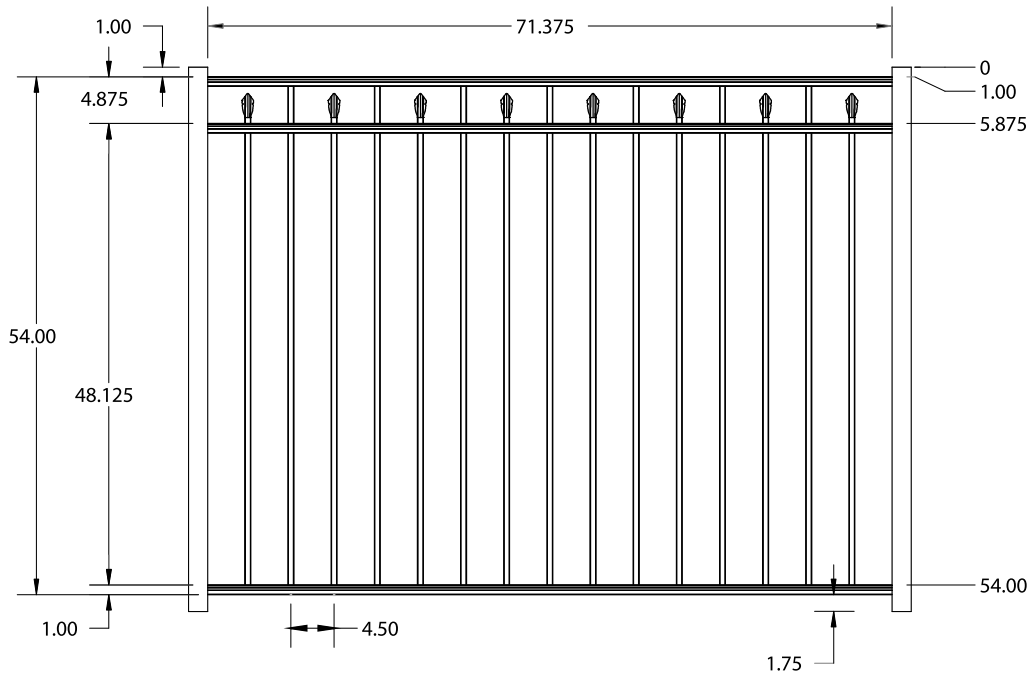

qs QuickShip available in Black, Applies to: Fence Panels; Line, Corner, End and Gate Posts; and 4' and 5' wide Straight Gates.

FENCE PANEL

4' STRAIGHT WALK GATE

4' ARCHED WALK GATE

RAIL PROFILE

1" x 1 1/8"

PICKETS

5/8" x 5/8"

All XD Grade gates will have a U-Frame bottom rail.

STANDARD | 4½' X 6' SALEM

FLAT TOP | 3 RAIL | FLUSH BOTTOM | 1" X 1⅛"

DESCRIPTION	BLACK		BUNDLE
	QTY	SKU	UNIT
4½' x 6' Salem Flat Top 3 Rail (48½"H)		73022134	40
2" x 2" x 82" .063 Line Post		73040846	10
2" x 2" x 82" .063 Corner Post		73040791	10
2" x 2" x 82" .063 End Post		73040817	10
2" x 2" x 82" .125 Gate Post		73040864	10
4½' x 4' Salem Flat Top 3 Rail Straight Walk Gate		73022075	20
4½' x 5' Salem Flat Top 3 Rail Straight Walk Gate		73022084	20
4½' x 4' Salem Flat Top 3 Rail Arched Walk Gate		73023035	20
4½' x 5' Salem Flat Top 3 Rail Arched Walk Gate		73023034	20

qs QuickShip available in Black, Applies to: Fence Panels; Line, Corner, End and Gate Posts; and 4' and 5' wide Straight Gates.

FENCE PANEL

4½' STRAIGHT WALK GATE

4½' ARCHED WALK GATE

RAIL PROFILE

1" x 1⅛"