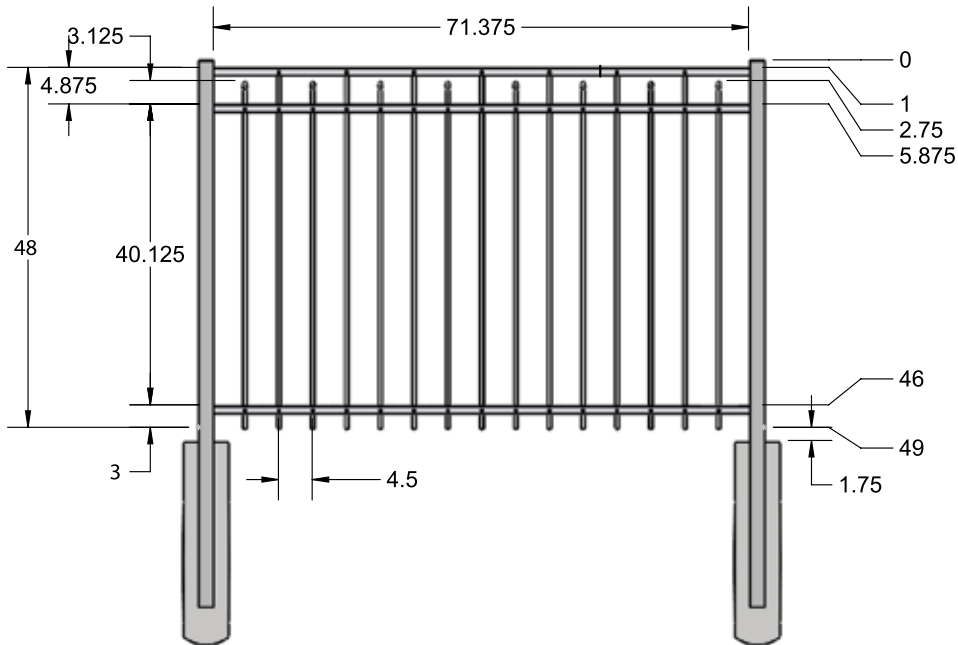

Shown in Black

INNOVATIONS

 SolarGuard®

SIZES

Width:

6', 8'

8' only available in Premium Grade

Height:

 For additional product colors and SKU information please reach out to your Sales Representative.

STANDARD | 4' X 6' SALEM

FLAT TOP | 3 RAIL | STANDARD BOTTOM | 1" X 1 1/8"

DESCRIPTION	BLACK		BUNDLE
	QTY	SKU	UNIT
4' x 6' Salem Flat Top 3 Rail Panel (48"H)		73022122	40
2" x 2" x 70" .063 Line Post		73040656	10
2" x 2" x 70" .063 Corner Post		73041004	10
2" x 2" x 70" .063 End Post		73040813	10
2" x 2" x 70" .125 Gate Post		73040858	10
4' x 4' Salem Flat Top 3 Rail Straight Walk Gate		73022039	20
4' x 5' Salem Flat Top 3 Rail Straight Walk Gate		73022055	20
4' x 4' Salem Flat Top 3 Rail Arched Walk Gate		73022018	20
4' x 5' Salem Flat Top 3 Rail Straight Walk Gate		73022029	20

qs QuickShip available in Black, Applies to: Fence Panels; Line, Corner, End and Gate Posts; and 4' and 5' wide Straight Gates.

FENCE PANEL

4' STRAIGHT WALK GATE

4' ARCHED WALK GATE

RAIL PROFILE

1" x 1 1/8"