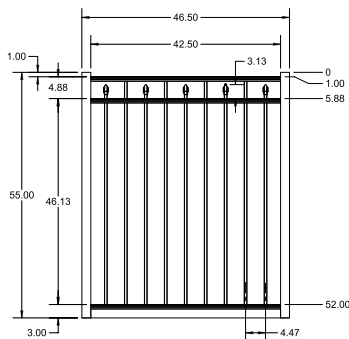

qs QuickShip available in Black, Applies to: Fence Panels; Line, Corner, End and Gate Posts; and 4' and 5' wide Straight Gates.

FENCE PANEL

4' STRAIGHT WALK GATE

4' ARCHED WALK GATE

RAIL PROFILE

1" x 1 1/8"

PICKETS

5/8" x 5/8"

All XD Grade gates will have a U-Frame bottom rail.

STANDARD | 4½' X 6' SALEM

FLAT TOP | 3 RAIL | FLUSH BOTTOM | 1" X 1⅛"

DESCRIPTION	BLACK		BUNDLE
	QTY	SKU	UNIT
4½' x 6' Salem Flat Top 3 Rail (48½"H)		73022134	40
2" x 2" x 82" .063 Line Post		73040846	10
2" x 2" x 82" .063 Corner Post		73040791	10
2" x 2" x 82" .063 End Post		73040817	10
2" x 2" x 82" .125 Gate Post		73040864	10
4½' x 4' Salem Flat Top 3 Rail Straight Walk Gate		73022075	20
4½' x 5' Salem Flat Top 3 Rail Straight Walk Gate		73022084	20
4½' x 4' Salem Flat Top 3 Rail Arched Walk Gate		73023035	20
4½' x 5' Salem Flat Top 3 Rail Arched Walk Gate		73023034	20

qs QuickShip available in Black, Applies to: Fence Panels; Line, Corner, End and Gate Posts; and 4' and 5' wide Straight Gates.

FENCE PANEL

4½' STRAIGHT WALK GATE

4½' ARCHED WALK GATE

RAIL PROFILE

1" x 1⅛"

PICKETS

⅝" x ⅝"

All XD Grade gates will have a U-Frame bottom rail.

STANDARD | 5' X 6' SALEM

FLAT TOP | 3 RAIL | STANDARD BOTTOM | 1" X 1 1/8"

DESCRIPTION	BLACK		BUNDLE
	QTY	SKU	UNIT
5' x 6' Salem Flat Top 3 Rail (60"H)		73022136	40
2" x 2" x 82" .063 Line Post		73040847	10
2" x 2" x 82" .063 Corner Post		73040793	10
2" x 2" x 82" .063 End Post		73040819	10
2" x 2" x 82" .125 Gate Post		73040865	10
5' x 4' Salem Flat Top 3 Rail Straight Walk Gate		73022076	20
5' x 5' Salem Flat Top 3 Rail Straight Walk Gate		73022085	20
5' x 4' Salem Flat Top 3 Rail Arched Walk Gate		73023037	20
5' x 5' Salem Flat Top 3 Rail Arched Walk Gate		73023038	20