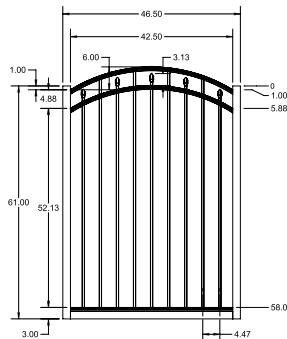

All XD Grade gates will have a U-Frame bottom rail.