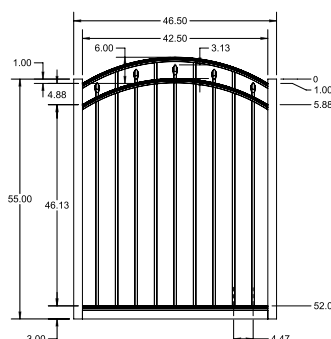

qs QuickShip available in Black, Applies to: Fence Panels; Line, Corner, End and Gate Posts; and 4' and 5' wide Straight Gates.

FENCE PANEL

4' STRAIGHT WALK GATE

4' ARCHED WALK GATE

RAIL PROFILE

1" x 1 1/8"

PICKETS

5/8" x 5/8"

All XD Grade gates will have a U-Frame bottom rail.

STANDARD | 4½' X 6' SALEM

FLAT TOP | 3 RAIL | FLUSH BOTTOM | 1" X 1⅛"

DESCRIPTION	BLACK		BUNDLE
	QTY	SKU	UNIT
4½' x 6' Salem Flat Top 3 Rail (48½"H)		73022134	40
2" x 2" x 82" .063 Line Post		73040846	10
2" x 2" x 82" .063 Corner Post		73040791	10
2" x 2" x 82" .063 End Post		73040817	10
2" x 2" x 82" .125 Gate Post		73040864	10
4½' x 4' Salem Flat Top 3 Rail Straight Walk Gate		73022075	20
4½' x 5' Salem Flat Top 3 Rail Straight Walk Gate		73022084	20
4½' x 4' Salem Flat Top 3 Rail Arched Walk Gate		73023035	20
4½' x 5' Salem Flat Top 3 Rail Arched Walk Gate		73023034	20

qs QuickShip available in Black, Applies to: Fence Panels; Line, Corner, End and Gate Posts; and 4' and 5' wide Straight Gates.

FENCE PANEL

4½' STRAIGHT WALK GATE

4½' ARCHED WALK GATE

RAIL PROFILE

1" x 1⅛"

PICKETS

⅝" x ⅝"

All XD Grade gates will have a U-Frame bottom rail.

STANDARD | 5' X 6' SALEM

FLAT TOP | 3 RAIL | STANDARD BOTTOM | 1" X 1 1/8"

DESCRIPTION	BLACK		BUNDLE
	QTY	SKU	UNIT
5' x 6' Salem Flat Top 3 Rail (60"H)		73022136	40
2" x 2" x 82" .063 Line Post		73040847	10
2" x 2" x 82" .063 Corner Post		73040793	10
2" x 2" x 82" .063 End Post		73040819	10
2" x 2" x 82" .125 Gate Post		73040865	10
5' x 4' Salem Flat Top 3 Rail Straight Walk Gate		73022076	20
5' x 5' Salem Flat Top 3 Rail Straight Walk Gate		73022085	20
5' x 4' Salem Flat Top 3 Rail Arched Walk Gate		73023037	20
5' x 5' Salem Flat Top 3 Rail Arched Walk Gate		73023038	20