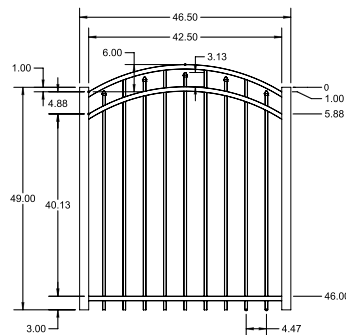

qs QuickShip available in Black, Applies to: Fence Panels; Line, Corner, End and Gate Posts; and 4' and 5' wide Straight Gates.

FENCE PANEL

4' STRAIGHT WALK GATE

4' ARCHED WALK GATE

RAIL PROFILE

1" x 1 1/8"

PICKETS

5/8" x 5/8"

STANDARD | 4½' X 6' SALEM

FLAT TOP | 3 RAIL | FLUSH BOTTOM | 1" X 1⅛"

DESCRIPTION	BLACK		BUNDLE
	QTY	SKU	UNIT
4½' x 6' Salem Flat Top 3 Rail Panel (48½"H)		73022123	40
2" x 2" x 82" .063 Line Post		73040846	10
2" x 2" x 82" .063 Corner Post		73040791	10
2" x 2" x 82" .063 End Post		73040817	10
2" x 2" x 82" .125 Gate Post		73040864	10
4½' x 4' Salem Flat Top 3 Rail Straight Walk Gate		73022041	20
4½' x 5' Salem Flat Top 3 Rail Straight Walk Gate		73022057	20
4½' x 4' Salem Flat Top 3 Rail Arched Walk Gate		73022020	20
4½' x 5' Salem Flat Top 3 Rail Straight Walk Gate		73022031	20