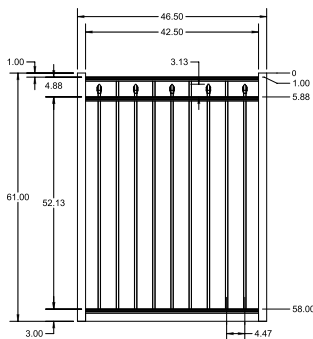

qs QuickShip available in Black, Applies to: Fence Panels; Line, Corner, End and Gate Posts; and 4' and 5' wide Straight Gates.

FENCE PANEL

4½' STRAIGHT WALK GATE

4½' ARCHED WALK GATE

RAIL PROFILE

1" x 1⅛"

PICKETS

⅝" x ⅝"

All XD Grade gates will have a U-Frame bottom rail.

STANDARD | 5' X 6' SALEM

FLAT TOP | 3 RAIL | STANDARD BOTTOM | 1" X 1 1/8"

DESCRIPTION	BLACK		BUNDLE
	QTY	SKU	UNIT
5' x 6' Salem Flat Top 3 Rail (60"H)		73022136	40
2" x 2" x 82" .063 Line Post		73040847	10
2" x 2" x 82" .063 Corner Post		73040793	10
2" x 2" x 82" .063 End Post		73040819	10
2" x 2" x 82" .125 Gate Post		73040865	10
5' x 4' Salem Flat Top 3 Rail Straight Walk Gate		73022076	20
5' x 5' Salem Flat Top 3 Rail Straight Walk Gate		73022085	20
5' x 4' Salem Flat Top 3 Rail Arched Walk Gate		73023037	20
5' x 5' Salem Flat Top 3 Rail Arched Walk Gate		73023038	20

qs QuickShip available in Black, Applies to: Fence Panels; Line, Corner, End and Gate Posts; and 4' and 5' wide Straight Gates.

FENCE PANEL

5' STRAIGHT WALK GATE

5' ARCHED WALK GATE

RAIL PROFILE

1" x 1 1/8"

PICKETS

5/8" x 5/8"

All XD Grade gates will have a U-Frame bottom rail.