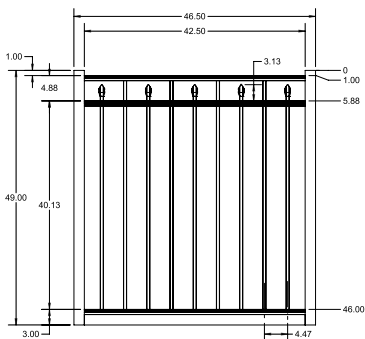

PICKETS

5/8" x 5/8"

STANDARD | 4' X 6' SALEM

FLAT TOP | 3 RAIL | STANDARD BOTTOM | 1" X 1 1/8"

DESCRIPTION	BLACK		BUNDLE
	QTY	SKU	UNIT
4' x 6' Salem Flat Top 3 Rail (48"H)		73022133	40
2" x 2" x 70" x .063 Line Post		73040656	10
2" x 2" x 70" x .063 Corner Post		73041004	10
2" x 2" x 70" x .063 End Post		73040813	10
2" x 2" x 70" x .125 Gate Post		73040858	10
4' x 4' Salem Flat Top 3 Rail Straight Walk Gate		73022074	20
4' x 5' Salem Flat Top 3 Rail Straight Walk Gate		73022083	20
4' x 4' Salem Flat Top 3 Rail Arched Walk Gate		73022064	20
4' x 5' Salem Flat Top 3 Rail Arched Walk Gate		73022067	20

qs QuickShip available in Black, Applies to: Fence Panels; Line, Corner, End and Gate Posts; and 4' and 5' wide Straight Gates.

FENCE PANEL

4' STRAIGHT WALK GATE

4' ARCHED WALK GATE

RAIL PROFILE

1" x 1 1/8"

PICKETS

5/8" x 5/8"

All XD Grade gates will have a U-Frame bottom rail.

STANDARD | 4½' X 6' SALEM

FLAT TOP | 3 RAIL | FLUSH BOTTOM | 1" X 1⅛"

DESCRIPTION	BLACK		BUNDLE
	QTY	SKU	UNIT
4½' x 6' Salem Flat Top 3 Rail (48½"H)		73022134	40
2" x 2" x 82" .063 Line Post		73040846	10
2" x 2" x 82" .063 Corner Post		73040791	10
2" x 2" x 82" .063 End Post		73040817	10
2" x 2" x 82" .125 Gate Post		73040864	10
4½' x 4' Salem Flat Top 3 Rail Straight Walk Gate		73022075	20
4½' x 5' Salem Flat Top 3 Rail Straight Walk Gate		73022084	20
4½' x 4' Salem Flat Top 3 Rail Arched Walk Gate		73023035	20
4½' x 5' Salem Flat Top 3 Rail Arched Walk Gate		73023034	20