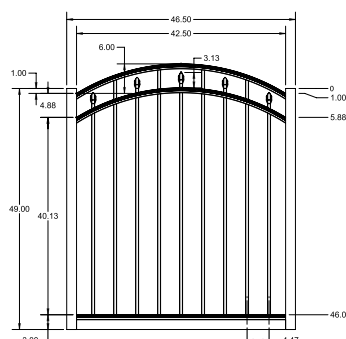

PICKETS

5/8" x 5/8"

STANDARD | 4' X 6' SALEM

FLAT TOP | 3 RAIL | STANDARD BOTTOM | 1" X 1 1/8"

DESCRIPTION	BLACK		BUNDLE
	QTY	SKU	UNIT
4' x 6' Salem Flat Top 3 Rail (48"H)		73022133	40
2" x 2" x 70" x .063 Line Post		73040656	10
2" x 2" x 70" x .063 Corner Post		73041004	10
2" x 2" x 70" x .063 End Post		73040813	10
2" x 2" x 70" x .125 Gate Post		73040858	10
4' x 4' Salem Flat Top 3 Rail Straight Walk Gate		73022074	20
4' x 5' Salem Flat Top 3 Rail Straight Walk Gate		73022083	20
4' x 4' Salem Flat Top 3 Rail Arched Walk Gate		73022064	20
4' x 5' Salem Flat Top 3 Rail Arched Walk Gate		73022067	20

qs QuickShip available in Black, Applies to: Fence Panels; Line, Corner, End and Gate Posts; and 4' and 5' wide Straight Gates.

FENCE PANEL

4' STRAIGHT WALK GATE

4' ARCHED WALK GATE

RAIL PROFILE

1" x 1 1/8"

PICKETS

5/8" x 5/8"

All XD Grade gates will have a U-Frame bottom rail.

STANDARD | 4½' X 6' SALEM

FLAT TOP | 3 RAIL | FLUSH BOTTOM | 1" X 1⅛"

DESCRIPTION	BLACK		BUNDLE
	QTY	SKU	UNIT
4½' x 6' Salem Flat Top 3 Rail (48½"H)		73022134	40
2" x 2" x 82" .063 Line Post		73040846	10
2" x 2" x 82" .063 Corner Post		73040791	10
2" x 2" x 82" .063 End Post		73040817	10
2" x 2" x 82" .125 Gate Post		73040864	10
4½' x 4' Salem Flat Top 3 Rail Straight Walk Gate		73022075	20
4½' x 5' Salem Flat Top 3 Rail Straight Walk Gate		73022084	20
4½' x 4' Salem Flat Top 3 Rail Arched Walk Gate		73023035	20
4½' x 5' Salem Flat Top 3 Rail Arched Walk Gate		73023034	20