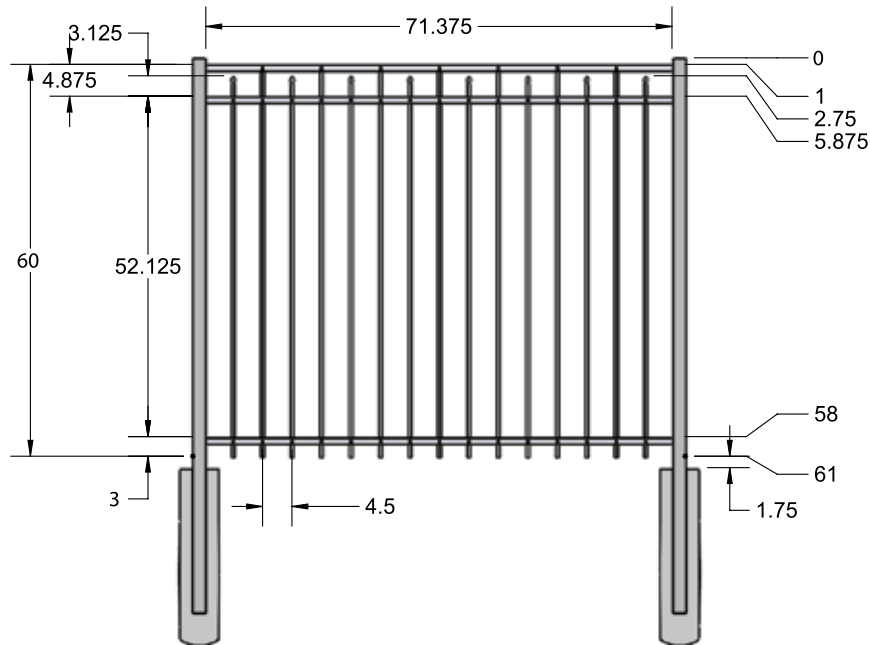

qs QuickShip available in Black, Applies to: Fence Panels; Line, Corner, End and Gate Posts; and 4' and 5' wide Straight Gates.

FENCE PANEL

4½' STRAIGHT WALK GATE

4½' ARCHED WALK GATE

RAIL PROFILE

1" x 1⅛"

PICKETS

⅝" x ⅝"

STANDARD | 5' X 6' SALEM

FLAT TOP | 3 RAIL | STANDARD BOTTOM | 1" X 1 1/8"

DESCRIPTION	BLACK		BUNDLE
	QTY	SKU	UNIT
5' x 6' Salem Flat Top 3 Rail Panel (60"H)		73022125	40
2" x 2" x 82" .063 Line Post		73040847	10
2" x 2" x 82" .063 Corner Post		73040793	10
2" x 2" x 82" .063 End Post		73040819	10
2" x 2" x 82" .125 Gate Post		73040865	10
5' x 4' Salem Flat Top 3 Rail Straight Walk Gate		73022042	20
5' x 5' Salem Flat Top 3 Rail Straight Walk Gate		73022058	20
5' x 4' Salem Flat Top 3 Rail Arched Walk Gate		73022021	20
5' x 5' Salem Flat Top 3 Rail Straight Walk Gate		73022032	20

OS QuickShip available in Black, Applies to: Fence Panels; Line, Corner, End and Gate Posts; and 4' and 5' wide Straight Gates.

FENCE PANEL

5' STRAIGHT WALK GATE

5' ARCHED WALK GATE

RAIL PROFILE

1" x 1 1/8"