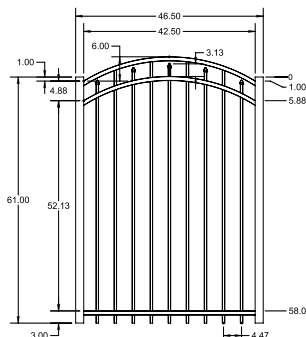

PICKETS

⅝" x ⅝"

STANDARD | 5' X 6' SALEM

FLAT TOP | 3 RAIL | STANDARD BOTTOM | 1" X 1 1/8"

DESCRIPTION	BLACK		BUNDLE
	QTY	SKU	UNIT
5' x 6' Salem Flat Top 3 Rail Panel (60"H)		73022125	40
2" x 2" x 82" .063 Line Post		73040847	10
2" x 2" x 82" .063 Corner Post		73040793	10
2" x 2" x 82" .063 End Post		73040819	10
2" x 2" x 82" .125 Gate Post		73040865	10
5' x 4' Salem Flat Top 3 Rail Straight Walk Gate		73022042	20
5' x 5' Salem Flat Top 3 Rail Straight Walk Gate		73022058	20
5' x 4' Salem Flat Top 3 Rail Arched Walk Gate		73022021	20
5' x 5' Salem Flat Top 3 Rail Straight Walk Gate		73022032	20

OS QuickShip available in Black, Applies to: Fence Panels; Line, Corner, End and Gate Posts; and 4' and 5' wide Straight Gates.

FENCE PANEL

5' STRAIGHT WALK GATE

5' ARCHED WALK GATE

RAIL PROFILE

1" x 1 1/8"

PICKETS

5/8" x 5/8"

STANDARD | 4' X 6' SALEM

FLAT TOP | 3 RAIL | STANDARD BOTTOM | 1" X 1 1/8"

DESCRIPTION	BLACK		BUNDLE
	QTY	SKU	UNIT
4' x 6' Salem Flat Top 3 Rail (48"H)		73022133	40
2" x 2" x 70" x .063 Line Post		73040656	10
2" x 2" x 70" x .063 Corner Post		73041004	10
2" x 2" x 70" x .063 End Post		73040813	10
2" x 2" x 70" x .125 Gate Post		73040858	10
4' x 4' Salem Flat Top 3 Rail Straight Walk Gate		73022074	20
4' x 5' Salem Flat Top 3 Rail Straight Walk Gate		73022083	20
4' x 4' Salem Flat Top 3 Rail Arched Walk Gate		73022064	20
4' x 5' Salem Flat Top 3 Rail Arched Walk Gate		73022067	20