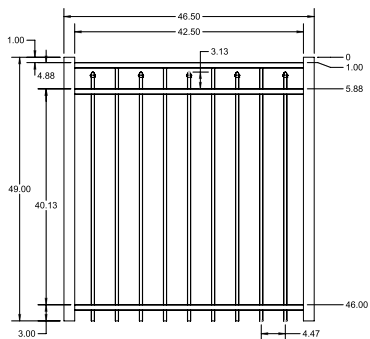

Shown in Black

INNOVATIONS

 SolarGuard®

SIZES

Width:

6', 8'

8' only available in Premium Grade

Height:

 For additional product colors and SKU information please reach out to your Sales Representative.

STANDARD | 4' X 6' SALEM

FLAT TOP | 3 RAIL | STANDARD BOTTOM | 1" X 1 1/8"

DESCRIPTION	BLACK		BUNDLE
	QTY	SKU	UNIT
4' x 6' Salem Flat Top 3 Rail Panel (48"H)		73022122	40
2" x 2" x 70" .063 Line Post		73040656	10
2" x 2" x 70" .063 Corner Post		73041004	10
2" x 2" x 70" .063 End Post		73040813	10
2" x 2" x 70" .125 Gate Post		73040858	10
4' x 4' Salem Flat Top 3 Rail Straight Walk Gate		73022039	20
4' x 5' Salem Flat Top 3 Rail Straight Walk Gate		73022055	20
4' x 4' Salem Flat Top 3 Rail Arched Walk Gate		73022018	20
4' x 5' Salem Flat Top 3 Rail Straight Walk Gate		73022029	20

qs QuickShip available in Black, Applies to: Fence Panels; Line, Corner, End and Gate Posts; and 4' and 5' wide Straight Gates.

FENCE PANEL

4' STRAIGHT WALK GATE

4' ARCHED WALK GATE

RAIL PROFILE

1" x 1 1/8"