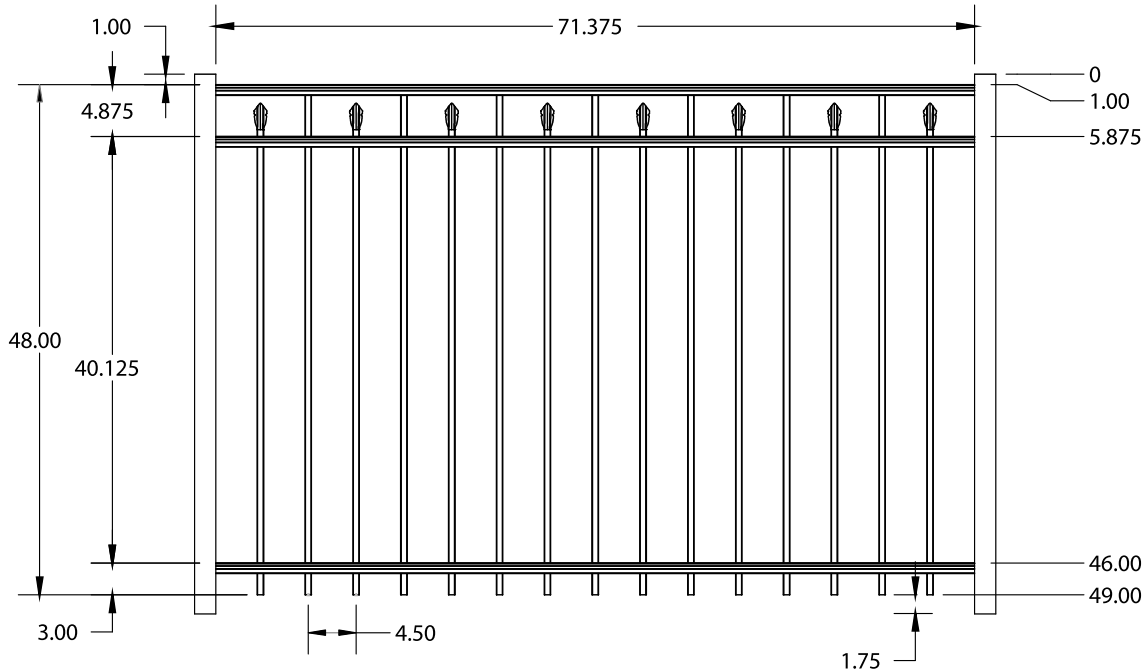

OS QuickShip available in Black, Applies to: Fence Panels; Line, Corner, End and Gate Posts; and 4' and 5' wide Straight Gates.

FENCE PANEL

5' STRAIGHT WALK GATE

5' ARCHED WALK GATE

RAIL PROFILE

1" x 1 1/8"

PICKETS

5/8" x 5/8"

STANDARD | 4' X 6' SALEM

FLAT TOP | 3 RAIL | STANDARD BOTTOM | 1" X 1 1/8"

DESCRIPTION	BLACK		BUNDLE
	QTY	SKU	UNIT
4' x 6' Salem Flat Top 3 Rail (48"H)		73022133	40
2" x 2" x 70" x .063 Line Post		73040656	10
2" x 2" x 70" x .063 Corner Post		73041004	10
2" x 2" x 70" x .063 End Post		73040813	10
2" x 2" x 70" x .125 Gate Post		73040858	10
4' x 4' Salem Flat Top 3 Rail Straight Walk Gate		73022074	20
4' x 5' Salem Flat Top 3 Rail Straight Walk Gate		73022083	20
4' x 4' Salem Flat Top 3 Rail Arched Walk Gate		73022064	20
4' x 5' Salem Flat Top 3 Rail Arched Walk Gate		73022067	20

qs QuickShip available in Black, Applies to: Fence Panels; Line, Corner, End and Gate Posts; and 4' and 5' wide Straight Gates.

FENCE PANEL

4' STRAIGHT WALK GATE

4' ARCHED WALK GATE

RAIL PROFILE

1" x 1 1/8"