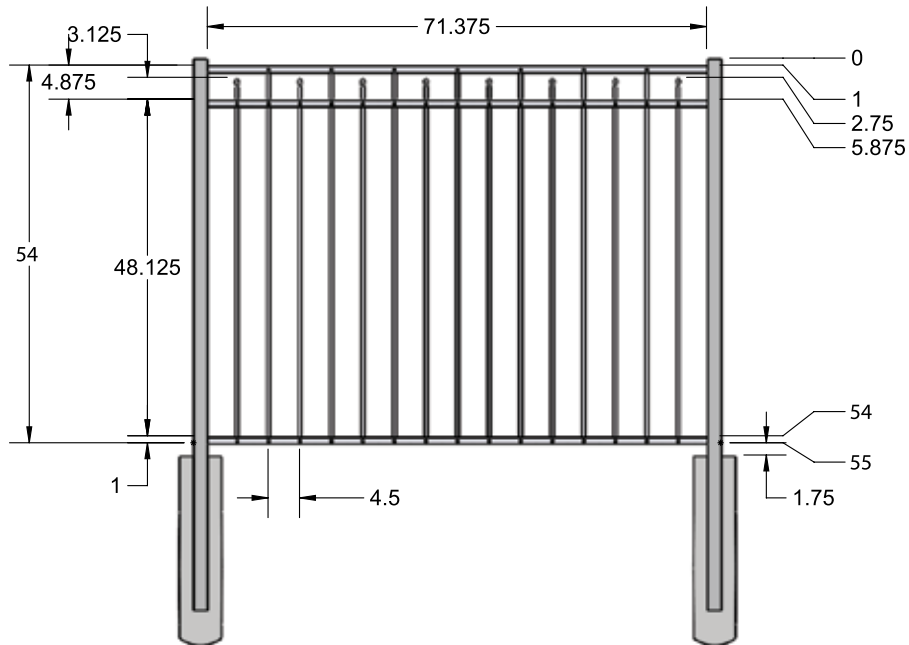

qs QuickShip available in Black, Applies to: Fence Panels; Line, Corner, End and Gate Posts; and 4' and 5' wide Straight Gates.

FENCE PANEL

4' STRAIGHT WALK GATE

4' ARCHED WALK GATE

RAIL PROFILE

1" x 1 1/8"

PICKETS

5/8" x 5/8"

STANDARD | 4½' X 6' SALEM

FLAT TOP | 3 RAIL | FLUSH BOTTOM | 1" X 1⅛"

DESCRIPTION	BLACK		BUNDLE
	QTY	SKU	UNIT
4½' x 6' Salem Flat Top 3 Rail Panel (48½"H)		73022123	40
2" x 2" x 82" .063 Line Post		73040846	10
2" x 2" x 82" .063 Corner Post		73040791	10
2" x 2" x 82" .063 End Post		73040817	10
2" x 2" x 82" .125 Gate Post		73040864	10
4½' x 4' Salem Flat Top 3 Rail Straight Walk Gate		73022041	20
4½' x 5' Salem Flat Top 3 Rail Straight Walk Gate		73022057	20
4½' x 4' Salem Flat Top 3 Rail Arched Walk Gate		73022020	20
4½' x 5' Salem Flat Top 3 Rail Straight Walk Gate		73022031	20

qs QuickShip available in Black, Applies to: Fence Panels; Line, Corner, End and Gate Posts; and 4' and 5' wide Straight Gates.

FENCE PANEL

4½' STRAIGHT WALK GATE

4½' ARCHED WALK GATE

RAIL PROFILE

1" x 1⅛"