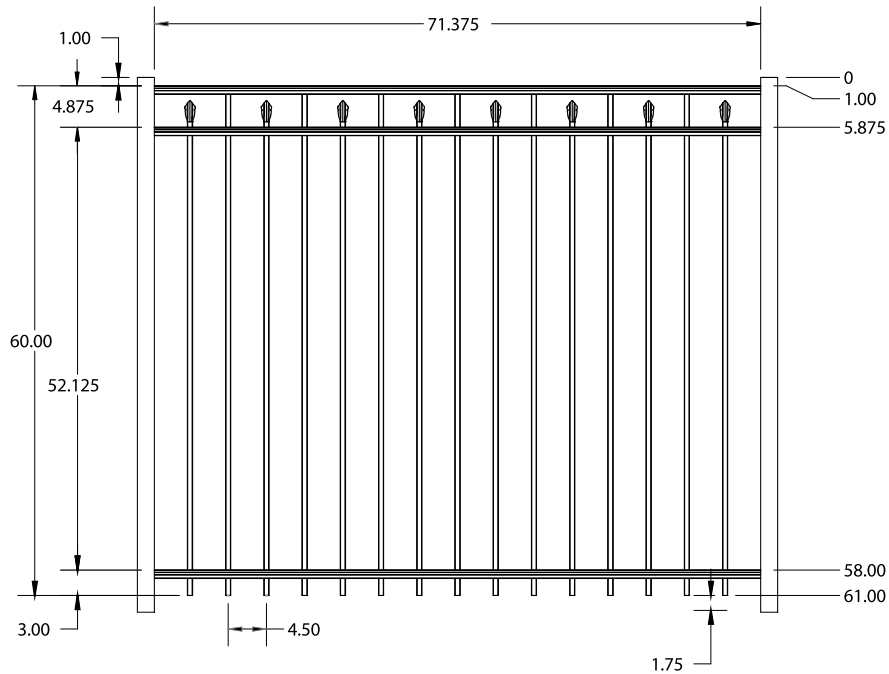

qs QuickShip available in Black, Applies to: Fence Panels; Line, Corner, End and Gate Posts; and 4' and 5' wide Straight Gates.

FENCE PANEL

4½' STRAIGHT WALK GATE

4½' ARCHED WALK GATE

RAIL PROFILE

1" x 1⅛"

PICKETS

⅝" x ⅝"

All XD Grade gates will have a U-Frame bottom rail.

STANDARD | 5' X 6' SALEM

FLAT TOP | 3 RAIL | STANDARD BOTTOM | 1" X 1 1/8"

DESCRIPTION	BLACK		BUNDLE
	QTY	SKU	UNIT
5' x 6' Salem Flat Top 3 Rail (60"H)		73022136	40
2" x 2" x 82" .063 Line Post		73040847	10
2" x 2" x 82" .063 Corner Post		73040793	10
2" x 2" x 82" .063 End Post		73040819	10
2" x 2" x 82" .125 Gate Post		73040865	10
5' x 4' Salem Flat Top 3 Rail Straight Walk Gate		73022076	20
5' x 5' Salem Flat Top 3 Rail Straight Walk Gate		73022085	20
5' x 4' Salem Flat Top 3 Rail Arched Walk Gate		73023037	20
5' x 5' Salem Flat Top 3 Rail Arched Walk Gate		73023038	20

qs QuickShip available in Black, Applies to: Fence Panels; Line, Corner, End and Gate Posts; and 4' and 5' wide Straight Gates.

FENCE PANEL

5' STRAIGHT WALK GATE

5' ARCHED WALK GATE

RAIL PROFILE

1" x 1 1/8"