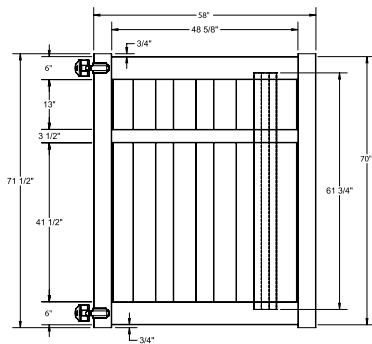

Shown in White

INNOVATIONS

- ↔ StayStraight®
- ☀ SolarGuard®

SIZES

Width:

8'

Height:

4' and 6'

WALK GATE

FENCE PANEL

DRIVE GATE

MATERIAL PER SECTION

QTY	ITEM	DIMENSION
1	Top Rail	2" x 6" x 94"
1	Bottom Rail	2" x 6" x 94"
16	Pickets	.550" x 6" x 39 3/4"

RAIL PROFILE

VERTEX BASE
1 1/2" x 5 1/2"

STANDARD | 6' X 6' MONTAUK

SEMI-PRIVATE | BOARD-ON-BOARD | VERTEX BASE RAIL

DESCRIPTION	WHITE		SAND		CLAY	
	QTY	SKU	QTY	SKU	QTY	SKU
6' x 6' Montauk Semi-Private Board-on-Board Panel (70")	73045694		73045698		73053730	
5" x 5" x 102" Line Post Pool Code	73047014		73047017		73053780	
5" x 5" x 102" Corner Post Pool Code	73047015		73047018		73053777	
5" x 5" x 102" End Post Pool Code	73047016		73047019		73053779	
5" x 5" Pyramid Post Cap	73003093		73003769		73054107	
5" x 5" Internal Post Cap	73007092		73007093		73024884	
5" x 5" New England Post Cap	73045003		73045004		73054108	
6' x 46" Montauk Semi-Private Board-on-Board Pool Code Walk Gate	73047023		73047025		3053793	
6' x 58" Montauk Semi-Private Board-on-Board Pool Code Drive Gate	73047024		73047026		73053792	
5" x 5" x 100" Gate Post Insert					73040719	

WALK GATE

FENCE PANEL

DRIVE GATE

MATERIAL PER SECTION

QTY	ITEM	DIMENSION
2	Rails	2" x 6" x 70"
1	Rail	2" x 3 1/2" x 70"
12	Boards	.55" x 6" x 61 3/4"

RAIL PROFILE

VERTEX BASE
1 1/2" x 5 1/2"

STANDARD | 4' X 8' MONTAUK