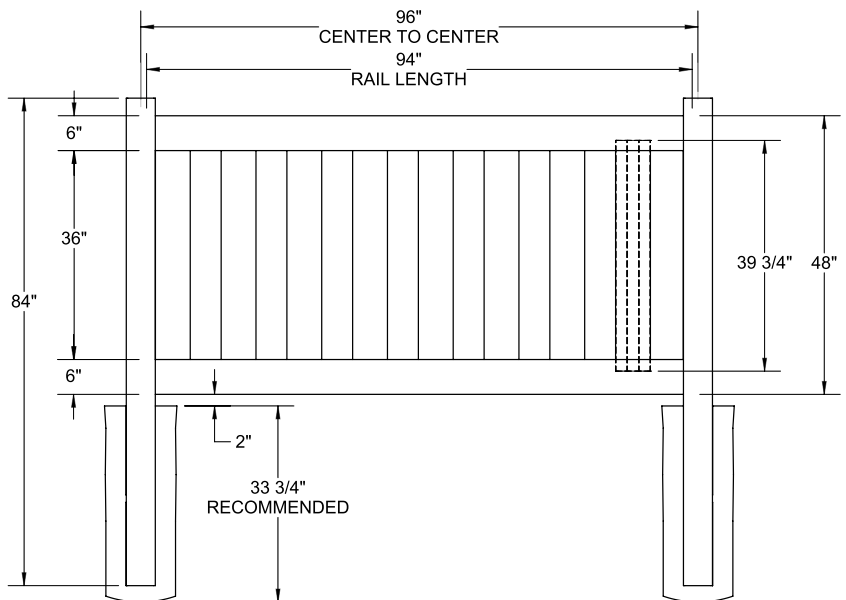

Shown in White

INNOVATIONS

- ↔ StayStraight®
- ☀ SolarGuard®

SIZES

Width:

8'

Height:

4' and 6'

See Accessories and Hardware PDF for more information and product offerings.

STANDARD | 4' X 8' MONTAUK

SEMI-PRIVATE | BOARD-ON-BOARD | VERTEX BASE RAIL

DESCRIPTION	WHITE		SAND	
	QTY	SKU	QTY	SKU
4' x 8' Montauk Semi-Private Board-on-Board Panel (48"H)		73045725		73045729
5" x 5" x 84" Line Post (TT)		73011466		73011472
5" x 5" x 84" Corner Post		73011467		73011473
5" x 5" x 84" End Gate Post		73011468		73011474
5" x 5" Pyramid Post Cap		73003093		73003769
5" x 5" Gothic Post Cap		73003094		73003760
5" x 5" New England Post Cap		73045003		73045004
4' x 46" Montauk Semi-Private Board-on-Board Walk Gate		73045727		73045731
4' x 58" Montauk Semi-Private Board-on-Board Drive Gate		73045728		73045732
5" x 5" x 82" Gate Post Insert		73003718		

WALK GATE

FENCE PANEL

DRIVE GATE

MATERIAL PER SECTION

QTY	ITEM	DIMENSION
1	Top Rail	2" x 6" x 94"
1	Bottom Rail	2" x 6" x 94"
16	Pickets	.550" x 6" x 39 3/4"

RAIL PROFILE

VERTEX BASE
1 1/2" x 5 1/2"

STANDARD | 6' X 6' MONTAUK