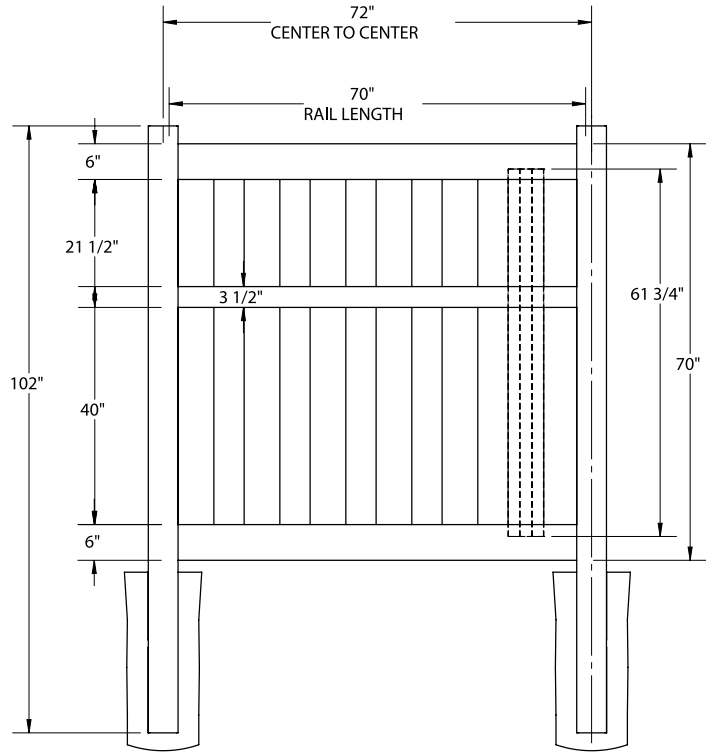

Shown in White

INNOVATIONS

- ↔ StayStraight®
- ☀ SolarGuard®

SIZES

Width:

8'

Height:

4' and 6'

WALK GATE

FENCE PANEL

DRIVE GATE

MATERIAL PER SECTION

QTY	ITEM	DIMENSION
1	Top Rail	2" x 6" x 94"
1	Bottom Rail	2" x 6" x 94"
16	Pickets	.550" x 6" x 39 3/4"

RAIL PROFILE

VERTEX BASE
1 1/2" x 5 1/2"

STANDARD | 6' X 6' MONTAUK

SEMI-PRIVATE | BOARD-ON-BOARD | VERTEX BASE RAIL

DESCRIPTION	WHITE		SAND		CLAY	
	QTY	SKU	QTY	SKU	QTY	SKU
6' x 6' Montauk Semi-Private Board-on-Board Panel (70")	73045694		73045698		73053730	
5" x 5" x 102" Line Post Pool Code	73047014		73047017		73053780	
5" x 5" x 102" Corner Post Pool Code	73047015		73047018		73053777	
5" x 5" x 102" End Post Pool Code	73047016		73047019		73053779	
5" x 5" Pyramid Post Cap	73003093		73003769		73054107	
5" x 5" Internal Post Cap	73007092		73007093		73024884	
5" x 5" New England Post Cap	73045003		73045004		73054108	
6' x 46" Montauk Semi-Private Board-on-Board Pool Code Walk Gate	73047023		73047025		3053793	
6' x 58" Montauk Semi-Private Board-on-Board Pool Code Drive Gate	73047024		73047026		73053792	
5" x 5" x 100" Gate Post Insert					73040719	

WALK GATE

FENCE PANEL

DRIVE GATE

MATERIAL PER SECTION

QTY	ITEM	DIMENSION
2	Rails	2" x 6" x 70"
1	Rail	2" x 3 1/2" x 70"
12	Boards	.55" x 6" x 61 3/4"

RAIL PROFILE

VERTEX BASE
1 1/2" x 5 1/2"

STANDARD | 4' X 8' MONTAUK