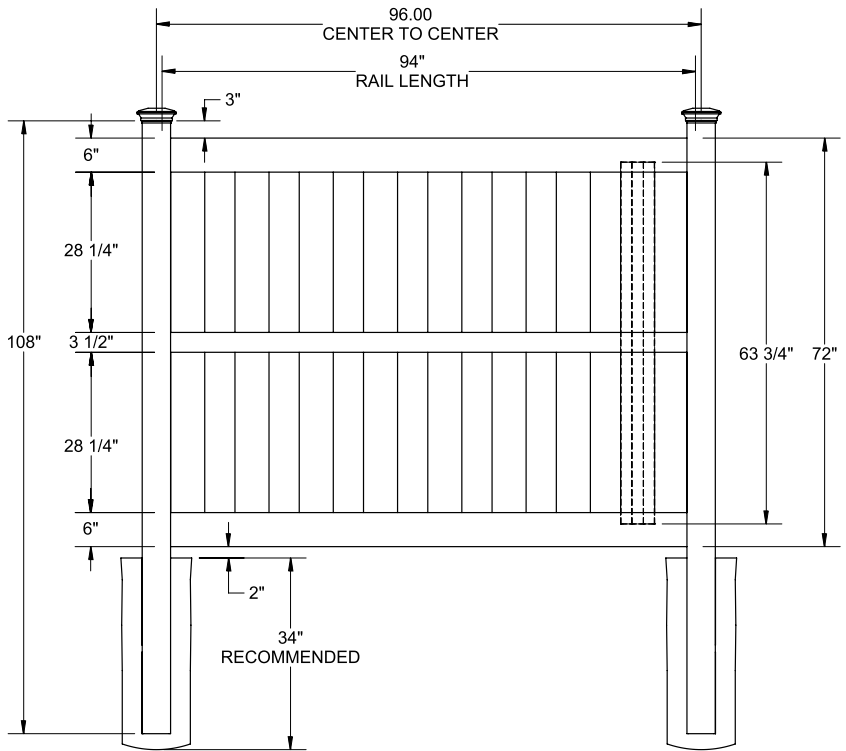

WALK GATE

FENCE PANEL

DRIVE GATE

MATERIAL PER SECTION

QTY	ITEM	DIMENSION
2	Rails	2" x 6" x 70"
1	Rail	2" x 3 1/2" x 70"
12	Boards	.55" x 6" x 61 3/4"

RAIL PROFILE

VERTEX BASE
1 1/2" x 5 1/2"

STANDARD | 4' X 8' MONTAUK

SEMI-PRIVATE | BOARD-ON-BOARD | VERTEX BASE RAIL

DESCRIPTION	WHITE		SAND		CLAY	
	QTY	SKU	QTY	SKU	QTY	SKU
6' x 8' Montauk Semi-Private Board-on-Board Panel (72"H)		73045693		73045697		73053729
5" x 5" x 108" Line Post (N)		73011418		73011424		73053726
5" x 5" x 108" Corner Post (N)		73011419		73011425		73053727
5" x 5" x 108" End Gate Post (N)		73011420		73011426		73053728
6" x 46" Montauk Walk Gate (N)		73045695		73045699		73053724
6" x 58" Montauk Drive Gate (N)		73045696		73045700		73053725
5" x 5" x 108" Line Post Pool Code (CN)		73047029		73047032		73053803
5" x 5" x 108" Corner Post Pool Code (CN)		73047030		73047033		73053804
5" x 5" x 108" End Post Pool Code (CN)		73047031		73047034		73053805
6' x 46" Montauk Semi-Private Board-on-Board Pool Code Walk Gate		73047038		73047040		73053801
6" x 58" Montauk Semi-Private Board-on-Board Pool Code Drive Gate		73047039		73047041		73053802
5" x 5" x 106" Gate Post Insert				73003463		

WALK GATE

FENCE PANEL

DRIVE GATE

MATERIAL PER SECTION

QTY	ITEM	DIMENSION
1	Top Rail	2" x 6" x 94"
1	Bottom Rail	2" x 6" x 94"
16	Pickets	.550" x 6" x 63 3/4"
1	Mid Rail	2" x 3 1/2" x 94"
1	Aluminum Insert	93"

RAIL PROFILE

VERTEX BASE
1 1/2" x 5 1/2"