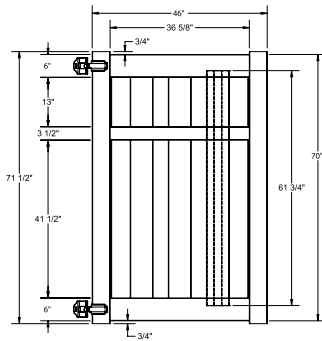

Shown in White

INNOVATIONS

- ↔ StayStraight®
- ☀ SolarGuard®

SIZES

Width:

8'

Height:

4' and 6'

WALK GATE

FENCE PANEL

DRIVE GATE

MATERIAL PER SECTION

QTY	ITEM	DIMENSION
1	Top Rail	2" x 6" x 94"
1	Bottom Rail	2" x 6" x 94"
16	Pickets	.550" x 6" x 39 3/4"

RAIL PROFILE

VERTEX BASE
1 1/2" x 5 1/2"

STANDARD | 6' X 6' MONTAUK

SEMI-PRIVATE | BOARD-ON-BOARD | VERTEX BASE RAIL

DESCRIPTION	WHITE		SAND		CLAY	
	QTY	SKU	QTY	SKU	QTY	SKU
6' x 6' Montauk Semi-Private Board-on-Board Panel (70")	73045694		73045698		73053730	
5" x 5" x 102" Line Post Pool Code	73047014		73047017		73053780	
5" x 5" x 102" Corner Post Pool Code	73047015		73047018		73053777	
5" x 5" x 102" End Post Pool Code	73047016		73047019		73053779	
5" x 5" Pyramid Post Cap	73003093		73003769		73054107	
5" x 5" Internal Post Cap	73007092		73007093		73024884	
5" x 5" New England Post Cap	73045003		73045004		73054108	
6' x 46" Montauk Semi-Private Board-on-Board Pool Code Walk Gate	73047023		73047025		3053793	
6' x 58" Montauk Semi-Private Board-on-Board Pool Code Drive Gate	73047024		73047026		73053792	
5" x 5" x 100" Gate Post Insert					73040719	

WALK GATE

FENCE PANEL

DRIVE GATE

MATERIAL PER SECTION

QTY	ITEM	DIMENSION
2	Rails	2" x 6" x 70"
1	Rail	2" x 3 1/2" x 70"
12	Boards	.55" x 6" x 61 3/4"

RAIL PROFILE

VERTEX BASE
1 1/2" x 5 1/2"

STANDARD | 4' X 8' MONTAUK