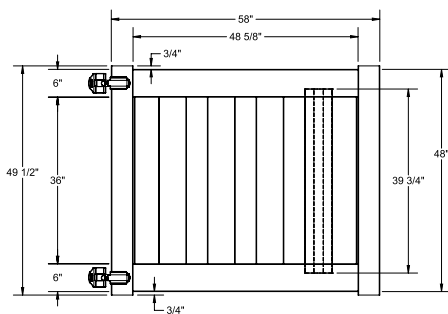

Shown in White

INNOVATIONS

- ↔ StayStraight®
- ☀ SolarGuard®

SIZES

Width:

8'

Height:

4' and 6'

See Accessories and Hardware PDF for more information and product offerings.

STANDARD | 4' X 8' MONTAUK

SEMI-PRIVATE | BOARD-ON-BOARD | VERTEX BASE RAIL

DESCRIPTION	WHITE		SAND	
	QTY	SKU	QTY	SKU
4' x 8' Montauk Semi-Private Board-on-Board Panel (48"H)		73045725		73045729
5" x 5" x 84" Line Post (TT)		73011466		73011472
5" x 5" x 84" Corner Post		73011467		73011473
5" x 5" x 84" End Gate Post		73011468		73011474
5" x 5" Pyramid Post Cap		73003093		73003769
5" x 5" Gothic Post Cap		73003094		73003760
5" x 5" New England Post Cap		73045003		73045004
4' x 46" Montauk Semi-Private Board-on-Board Walk Gate		73045727		73045731
4' x 58" Montauk Semi-Private Board-on-Board Drive Gate		73045728		73045732
5" x 5" x 82" Gate Post Insert		73003718		

WALK GATE

FENCE PANEL

DRIVE GATE

MATERIAL PER SECTION

QTY	ITEM	DIMENSION
1	Top Rail	2" x 6" x 94"
1	Bottom Rail	2" x 6" x 94"
16	Pickets	.550" x 6" x 39 3/4"

RAIL PROFILE

VERTEX BASE
1 1/2" x 5 1/2"

STANDARD | 6' X 6' MONTAUK