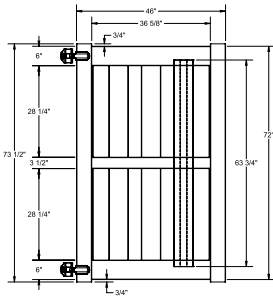

Shown in White

INNOVATIONS

- ↔ StayStraight®
- ☀ SolarGuard®

SIZES

Width:

8'

Height:

4' and 6'

WALK GATE

FENCE PANEL

DRIVE GATE

MATERIAL PER SECTION

QTY	ITEM	DIMENSION
2	Rails	2" x 6" x 70"
1	Rail	2" x 3 1/2" x 70"
12	Boards	.55" x 6" x 61 3/4"

RAIL PROFILE

VERTEX BASE
1 1/2" x 5 1/2"

STANDARD | 4' X 8' MONTAUK

SEMI-PRIVATE | BOARD-ON-BOARD | VERTEX BASE RAIL

DESCRIPTION	WHITE		SAND		CLAY	
	QTY	SKU	QTY	SKU	QTY	SKU
6' x 8' Montauk Semi-Private Board-on-Board Panel (72"H)		73045693		73045697		73053729
5" x 5" x 108" Line Post (N)		73011418		73011424		73053726
5" x 5" x 108" Corner Post (N)		73011419		73011425		73053727
5" x 5" x 108" End Gate Post (N)		73011420		73011426		73053728
6" x 46" Montauk Walk Gate (N)		73045695		73045699		73053724
6" x 58" Montauk Drive Gate (N)		73045696		73045700		73053725
5" x 5" x 108" Line Post Pool Code (CN)		73047029		73047032		73053803
5" x 5" x 108" Corner Post Pool Code (CN)		73047030		73047033		73053804
5" x 5" x 108" End Post Pool Code (CN)		73047031		73047034		73053805
6' x 46" Montauk Semi-Private Board-on-Board Pool Code Walk Gate		73047038		73047040		73053801
6" x 58" Montauk Semi-Private Board-on-Board Pool Code Drive Gate		73047039		73047041		73053802
5" x 5" x 106" Gate Post Insert				73003463		

WALK GATE

FENCE PANEL

DRIVE GATE

MATERIAL PER SECTION

QTY	ITEM	DIMENSION
1	Top Rail	2" x 6" x 94"
1	Bottom Rail	2" x 6" x 94"
16	Pickets	.550" x 6" x 63 3/4"
1	Mid Rail	2" x 3 1/2" x 94"
1	Aluminum Insert	93"