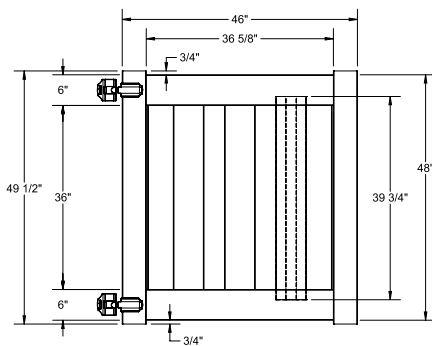

Shown in White

INNOVATIONS

- ↔ StayStraight®
- ☀ SolarGuard®

SIZES

Width:

8'

Height:

4' and 6'

See Accessories and Hardware PDF for more information and product offerings.

STANDARD | 4' X 8' MONTAUK

SEMI-PRIVATE | BOARD-ON-BOARD | VERTEX BASE RAIL

DESCRIPTION	WHITE		SAND	
	QTY	SKU	QTY	SKU
4' x 8' Montauk Semi-Private Board-on-Board Panel (48"H)		73045725		73045729
5" x 5" x 84" Line Post (TT)		73011466		73011472
5" x 5" x 84" Corner Post		73011467		73011473
5" x 5" x 84" End Gate Post		73011468		73011474
5" x 5" Pyramid Post Cap		73003093		73003769
5" x 5" Gothic Post Cap		73003094		73003760
5" x 5" New England Post Cap		73045003		73045004
4' x 46" Montauk Semi-Private Board-on-Board Walk Gate		73045727		73045731
4' x 58" Montauk Semi-Private Board-on-Board Drive Gate		73045728		73045732
5" x 5" x 82" Gate Post Insert		73003718		

WALK GATE

FENCE PANEL

DRIVE GATE

MATERIAL PER SECTION

QTY	ITEM	DIMENSION
1	Top Rail	2" x 6" x 94"
1	Bottom Rail	2" x 6" x 94"
16	Pickets	.550" x 6" x 39 3/4"

RAIL PROFILE

VERTEX BASE
1 1/2" x 5 1/2"

STANDARD | 6' X 6' MONTAUK