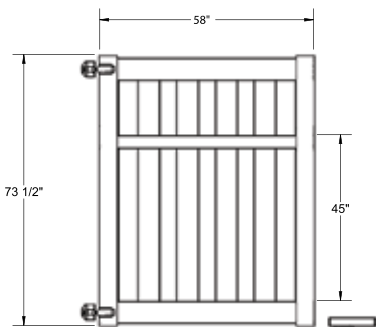

WALK GATE

FENCE PANEL

DRIVE GATE

MATERIAL PER SECTION

QTY	ITEM	DIMENSION
2	Rails	2" x 6" x 70"
1	Rail	2" x 3 1/2" x 70"
12	Boards	.55" x 6" x 61 3/4"

RAIL PROFILE

VERTEX BASE
1 1/2" x 5 1/2"

STANDARD | 4' X 8' MONTAUK

SEMI-PRIVATE | BOARD-ON-BOARD | VERTEX BASE RAIL

DESCRIPTION	WHITE		SAND		CLAY	
	QTY	SKU	QTY	SKU	QTY	SKU
6' x 8' Montauk Semi-Private Board-on-Board Panel (72"H)		73045693		73045697		73053729
5" x 5" x 108" Line Post (N)		73011418		73011424		73053726
5" x 5" x 108" Corner Post (N)		73011419		73011425		73053727
5" x 5" x 108" End Gate Post (N)		73011420		73011426		73053728
6" x 46" Montauk Walk Gate (N)		73045695		73045699		73053724
6" x 58" Montauk Drive Gate (N)		73045696		73045700		73053725
5" x 5" x 108" Line Post Pool Code (CN)		73047029		73047032		73053803
5" x 5" x 108" Corner Post Pool Code (CN)		73047030		73047033		73053804
5" x 5" x 108" End Post Pool Code (CN)		73047031		73047034		73053805
6' x 46" Montauk Semi-Private Board-on-Board Pool Code Walk Gate		73047038		73047040		73053801
6" x 58" Montauk Semi-Private Board-on-Board Pool Code Drive Gate		73047039		73047041		73053802
5" x 5" x 106" Gate Post Insert				73003463		

WALK GATE

FENCE PANEL

DRIVE GATE

MATERIAL PER SECTION

QTY	ITEM	DIMENSION
1	Top Rail	2" x 6" x 94"
1	Bottom Rail	2" x 6" x 94"
16	Pickets	.550" x 6" x 63 3/4"
1	Mid Rail	2" x 3 1/2" x 94"
1	Aluminum Insert	93"