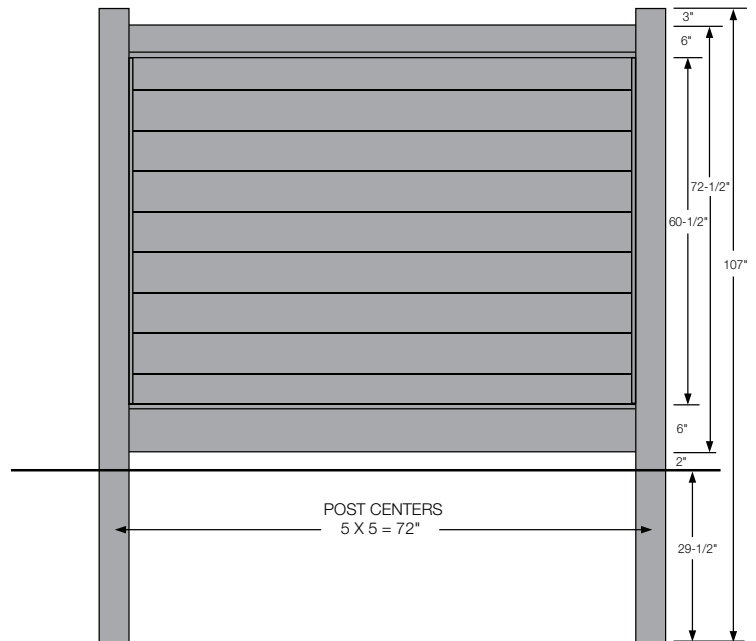

GATE

FENCE PANEL

MATERIAL PER SECTION

QTY	ITEM	DIMENSION
1	Top/Bottom Rail with Steel	2" x 6" x 71"
1	Deco Top/Bottom Rail	2" x 6" x 71"
9	T&G Boards	7/8" x 7" x 66 1/2"

QTY	ITEM	DIMENSION
2	Lock Rings	N/A
2	Aluminum End Channel	1" x 1 1/2" x 60 1/2"