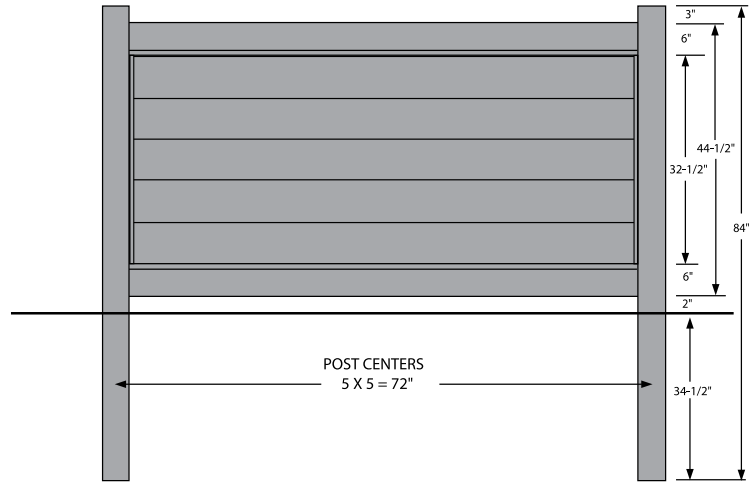

GATE

FENCE PANEL

MATERIAL PER SECTION

RAIL PROFILE

QTY	ITEM	DIMENSION
1	Top/Bottom Rail with Steel	2" x 6" x 71"
1	Deco Top/Bottom Rail	2" x 6" x 71"
5	T&G Boards	$\frac{7}{8}" \times 7" \times 66\frac{1}{2}"$
2	Aluminum End Channel	$1" \times 1\frac{1}{2}" \times 60\frac{1}{2}"$
2	Lock Rings	N/A