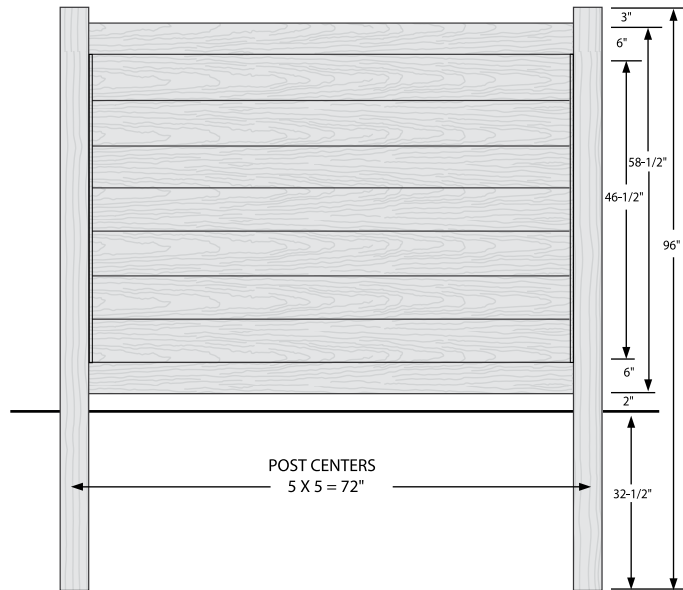

GATE

FENCE PANEL

MATERIAL PER SECTION

QTY	ITEM	DIMENSION
2	Top/Bottom Rail with Steel	2" x 6" x 71"
4	Lock Rings	2"
7	T&G Boards	3/8" x 7" x 66 1/2"
2	Aluminum End Channel	1" x 1 1/2" x 60 1/2"

RAIL PROFILE