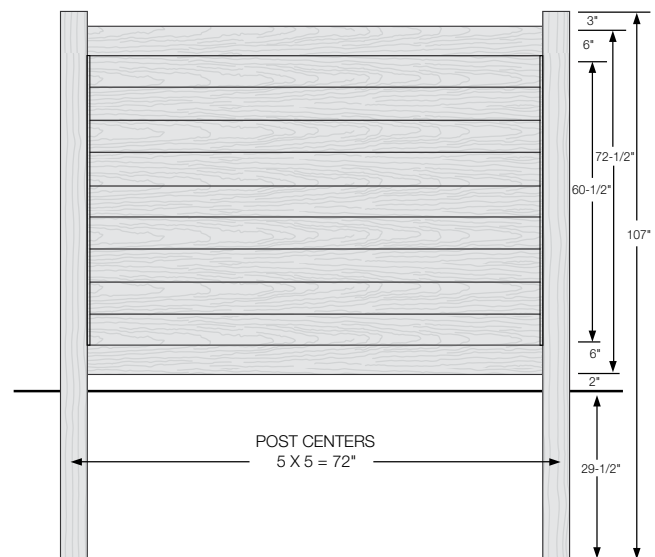

GATE

FENCE PANEL

MATERIAL PER SECTION

QTY	ITEM	DIMENSION
2	Top/Bottom Rail with Steel	2" x 6" x 71"
4	Lock Rings	2"
7	T&G Boards	3/8" x 7" x 66 1/2"
2	Aluminum End Channel	1" x 1 1/2" x 60 1/2"

RAIL PROFILE

ELEMENT PREMIUM LX RAIL
2" x 6"

PREMIUM | 6' X 6' MADISON

HORIZONTAL PRIVACY | ELEMENT PREMIUM LX RAIL

DESCRIPTION	WEATHERED BLEND		SIERRA BLEND		BRAZILIAN BLEND		ARCTIC BLEND	
	QTY	SKU	QTY	SKU	QTY	SKU	QTY	SKU
6' x 6' Madison Horizontal Panel (72"H)		642133		642132		642131		642130
5" x 5" x 107" Corner Post		642183		642180		642177		642174
5" x 5" x 107" Line Post		642184		642181		642178		642175
5" x 5" x 107" End Post		642185		642182		642179		642176
5" x 5" Flat Top Post Cap		410869		410868		410865		410863
5" x 5" New England Post Cap		410880		410879		410875		410872
6' Madison Horizontal Gate Kit		642063		642062		642061		642060
6' x 50" Madison Horizontal Gate		642089		642088		642087		642086

GATE

FENCE PANEL

MATERIAL PER SECTION

QTY	ITEM	DIMENSION
2	Top/Bottom Rail with Steel	2" x 6" x 71"
4	Lock Rings	2"
9	T&G Boards	7/8" x 7" x 66 1/2"
2	Aluminum End Channel	1" x 1 1/2" x 60 1/2"

RAIL PROFILE