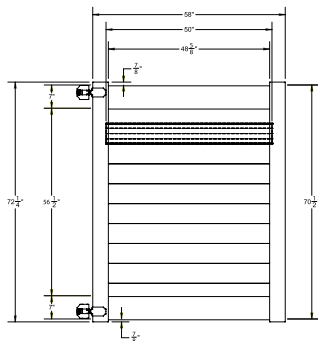

qs QuickShip available in Cypress and Driftwood. Applies to: Fence Panels; Line, Corner, End and Gate Posts; and 4' and 5' Wide Gates.

WALK GATE

FENCE PANEL

DRIVE GATE

MATERIAL PER SECTION

QTY	ITEM	DIMENSION
2	Rails	1 3/4" x 7" x 94"
10	T&G Boards	7/8" x 6" x 90 3/4"
2	Structural Post U-Channels	1" x 1 1/8" x 56 1/4"
1	Pan Head Screw (10 pc)	#10 x 3/4"
2	U-Channels	7/8" x 1 1/8" x 34 3/8"

RAIL PROFILE

ELEMENT RESERVE
1 3/4" x 7"

STANDARD | 4' X 6' MADISON

HORIZONTAL PRIVACY | ELEMENT LX RAIL

DESCRIPTION	WHITE		SAND		CLAY	
	QTY	SKU	QTY	SKU	QTY	SKU
4' x 6' Madison Solid Vertical Privacy Panel (48")		642075		73057771		73057772
5" x 5" x 84" Corner Post		642206		73057737		73057738
5" x 5" x 84" Line Post		642207		73057741		73057742
5" x 5" x 84" End Gate Post		642208		73057739		73057740
5" x 5" Pyramid Post Cap		73003093		73003769		73054107
5" x 5" Gothic Post Cap		73003094		73003760		73024885
5" x 5" New England Post Cap		73045003		73045004		73054108
48' Madison Solid Vertical Privacy Gate Kit		642030		73057759		73057760
4' x 50" Madison Solid Vertical Privacy Gate		642043		73057765		73057766

GATE

FENCE PANEL

MATERIAL PER SECTION

RAIL PROFILE

QTY	ITEM	DIMENSION
1	Top/Bottom Rail with Steel	2" x 6" x 71"
1	Deco Top/Bottom Rail	2" x 6" x 71"
5	T&G Boards	$\frac{7}{8}" \times 7" \times 66\frac{1}{2}"$
2	Aluminum End Channel	$1" \times 1\frac{1}{2}" \times 60\frac{1}{2}"$
2	Lock Rings	N/A