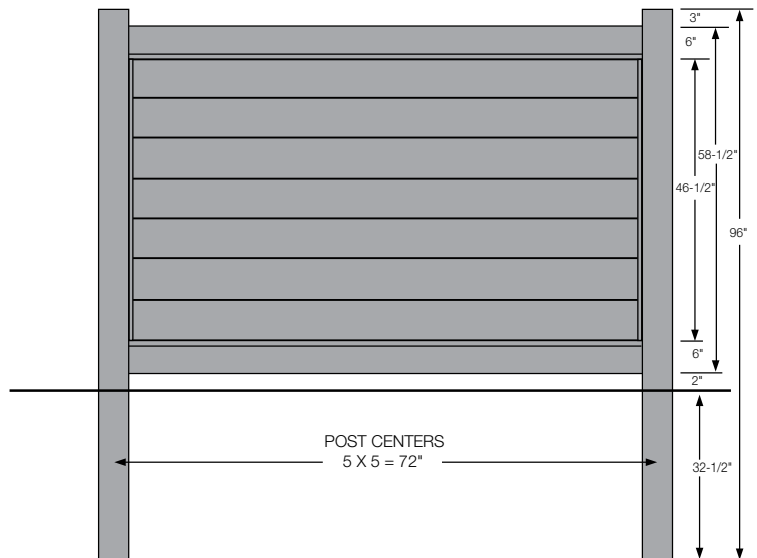

STANDARD | 5' X 6' MADISON

HORIZONTAL PRIVACY | ELEMENT LX RAIL

DESCRIPTION	WHITE		SAND		CLAY	
	QTY	SKU	QTY	SKU	QTY	SKU
5' x 6' Madison Solid Vertical Privacy Panel (60")		642109		73057773		73057774
5" x 5" x 96" Corner Post		642218		73057743		73057744
5" x 5" x 96" Line Post		642219		73057747		73057748
5" x 5" x 96" End Gate Post		642220		73057745		73057746
5" x 5" Pyramid Post Cap		73003093		73003769		73054107
5" x 5" Gothic Post Cap		73003094		73003760		73024885
5" x 5" New England Post Cap		73045003		73045004		73054108
48' Madison Solid Vertical Privacy Gate Kit		642037		73057761		73057762
4' x 50" Madison Solid Vertical Privacy Gate		642046		73057767		73057768

GATE

FENCE PANEL

MATERIAL PER SECTION

QTY	ITEM	DIMENSION
1	Top/Bottom Rail with Steel	2" x 6" x 71"
1	Deco Top/Bottom Rail	2" x 6" x 71"
7	T&G Boards	$\frac{7}{8}$" x 7" x $66\frac{1}{2}$"
2	Aluminum End Channel	1" x $1\frac{1}{2}$" x $60\frac{1}{2}$"
2	Lock Rings	N/A

RAIL PROFILE