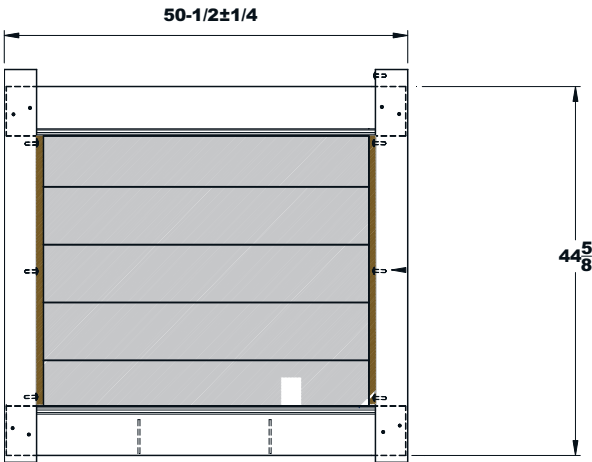

RAIL PROFILE

ELEMENT RESERVE
1 3/4" x 7"

STANDARD | 4' X 6' MADISON

HORIZONTAL PRIVACY | ELEMENT LX RAIL

DESCRIPTION	WHITE		SAND		CLAY	
	QTY	SKU	QTY	SKU	QTY	SKU
4' x 6' Madison Solid Vertical Privacy Panel (48")		642075		73057771		73057772
5" x 5" x 84" Corner Post		642206		73057737		73057738
5" x 5" x 84" Line Post		642207		73057741		73057742
5" x 5" x 84" End Gate Post		642208		73057739		73057740
5" x 5" Pyramid Post Cap		73003093		73003769		73054107
5" x 5" Gothic Post Cap		73003094		73003760		73024885
5" x 5" New England Post Cap		73045003		73045004		73054108
48' Madison Solid Vertical Privacy Gate Kit		642030		73057759		73057760
4' x 50" Madison Solid Vertical Privacy Gate		642043		73057765		73057766

GATE

FENCE PANEL

MATERIAL PER SECTION

RAIL PROFILE

QTY	ITEM	DIMENSION
1	Top/Bottom Rail with Steel	2" x 6" x 71"
1	Deco Top/Bottom Rail	2" x 6" x 71"
5	T&G Boards	$\frac{7}{8}" \times 7" \times 66\frac{1}{2}"$
2	Aluminum End Channel	$1" \times 1\frac{1}{2}" \times 60\frac{1}{2}"$
2	Lock Rings	N/A