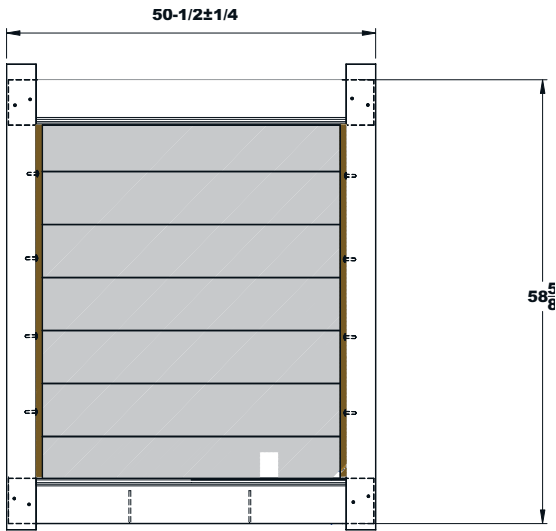

GATE

FENCE PANEL

MATERIAL PER SECTION

RAIL PROFILE

QTY	ITEM	DIMENSION
1	Top/Bottom Rail with Steel	2" x 6" x 71"
1	Deco Top/Bottom Rail	2" x 6" x 71"
5	T&G Boards	$\frac{7}{8}" \times 7" \times 66\frac{1}{2}"$
2	Aluminum End Channel	$1" \times 1\frac{1}{2}" \times 60\frac{1}{2}"$
2	Lock Rings	N/A

ELEMENT LX
2" x 6"

STANDARD | 5' X 6' MADISON

HORIZONTAL PRIVACY | ELEMENT LX RAIL

DESCRIPTION	WHITE		SAND		CLAY	
	QTY	SKU	QTY	SKU	QTY	SKU
5' x 6' Madison Solid Vertical Privacy Panel (60")		642109		73057773		73057774
5" x 5" x 96" Corner Post		642218		73057743		73057744
5" x 5" x 96" Line Post		642219		73057747		73057748
5" x 5" x 96" End Gate Post		642220		73057745		73057746
5" x 5" Pyramid Post Cap		73003093		73003769		73054107
5" x 5" Gothic Post Cap		73003094		73003760		73024885
5" x 5" New England Post Cap		73045003		73045004		73054108
48' Madison Solid Vertical Privacy Gate Kit		642037		73057761		73057762
4' x 50" Madison Solid Vertical Privacy Gate		642046		73057767		73057768

GATE

FENCE PANEL

MATERIAL PER SECTION

QTY	ITEM	DIMENSION
1	Top/Bottom Rail with Steel	2" x 6" x 71"
1	Deco Top/Bottom Rail	2" x 6" x 71"
7	T&G Boards	$\frac{7}{8}$ " x 7" x $66\frac{1}{2}$ "
2	Aluminum End Channel	1" x $1\frac{1}{2}$ " x $60\frac{1}{2}$ "
2	Lock Rings	N/A