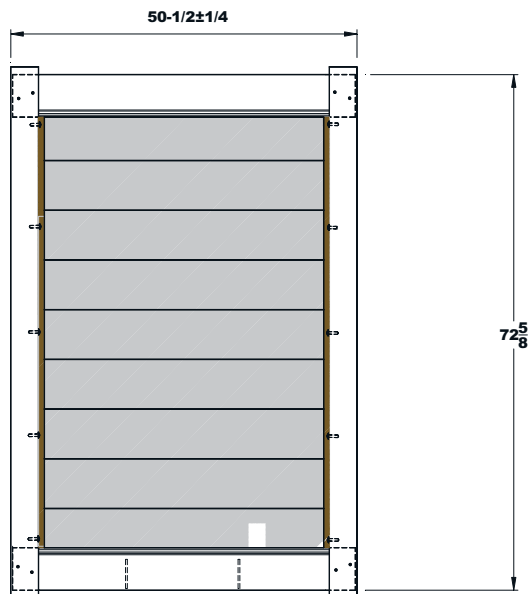

GATE

FENCE PANEL

MATERIAL PER SECTION

QTY	ITEM	DIMENSION
2	Top/Bottom Rail with Steel	2" x 6" x 71"
4	Lock Rings	2"
7	T&G Boards	3/8" x 7" x 66 1/2"
2	Aluminum End Channel	1" x 1 1/2" x 60 1/2"

RAIL PROFILE

ELEMENT PREMIUM LX RAIL
2" x 6"

PREMIUM | 6' X 6' MADISON

HORIZONTAL PRIVACY | ELEMENT PREMIUM LX RAIL

DESCRIPTION	WEATHERED BLEND		SIERRA BLEND		BRAZILIAN BLEND		ARCTIC BLEND	
	QTY	SKU	QTY	SKU	QTY	SKU	QTY	SKU
6' x 6' Madison Horizontal Panel (72"H)		642133		642132		642131		642130
5" x 5" x 107" Corner Post		642183		642180		642177		642174
5" x 5" x 107" Line Post		642184		642181		642178		642175
5" x 5" x 107" End Post		642185		642182		642179		642176
5" x 5" Flat Top Post Cap		410869		410868		410865		410863
5" x 5" New England Post Cap		410880		410879		410875		410872
6' Madison Horizontal Gate Kit		642063		642062		642061		642060
6' x 50" Madison Horizontal Gate		642089		642088		642087		642086

GATE

FENCE PANEL

MATERIAL PER SECTION

QTY	ITEM	DIMENSION
2	Top/Bottom Rail with Steel	2" x 6" x 71"
4	Lock Rings	2"
9	T&G Boards	7/8" x 7" x 66 1/2"
2	Aluminum End Channel	1" x 1 1/2" x 60 1/2"

RAIL PROFILE