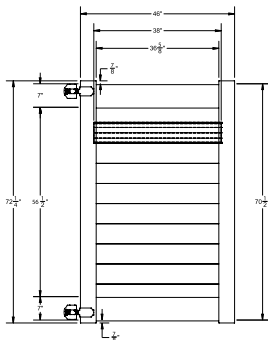

RAIL PROFILE

ELEMENT RESERVE
1 1/4" x 7"

SELECT | 6' X 8' MADISON

HORIZONTAL PRIVACY | ELEMENT RESERVE RAIL

DESCRIPTION	CYPRESS		DRIFTWOOD	
	QTY	SKU	QTY	SKU
6' x 8' Madison Horizontal Privacy Panel (72"H)		73045591		73045584
5" x 5" x 108" Line Post (AD)		73045592		73045585
5" x 5" x 108" Corner Post (AD)		73045593		73045586
5" x 5" x 108" End Post (AD)		73045594		73045587
5" x 5" Pyramid Post Cap		73013829		73042811
5" x 5" New England Post Cap		73045007		73045008
6' x 46" Madison Horizontal Privacy Walk Gate		73056880		73045589
6' x 58" Madison Horizontal Privacy Drive Gate		73056881		73045590
5" x 5" x 106" Gate Post Insert		73003463		

qs QuickShip available in Cypress and Driftwood. Applies to: Fence Panels; Line, Corner, End and Gate Posts; and 4' and 5' Wide Gates.

WALK GATE

FENCE PANEL

DRIVE GATE

MATERIAL PER SECTION

QTY	ITEM	DIMENSION
2	Rails	1 3/4" x 7" x 94"
10	T&G Boards	7/8" x 6" x 90 3/4"
2	Structural Post U-Channels	1" x 1 1/8" x 56 1/4"
1	Pan Head Screw (10 pc)	#10 x 3/4"
2	U-Channels	7/8" x 1 1/8" x 34 3/8"