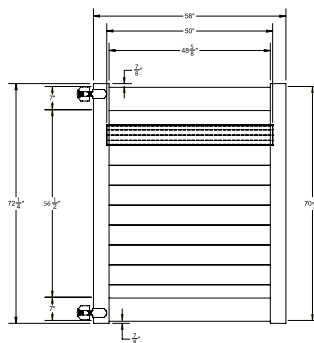

GATE

FENCE PANEL

MATERIAL PER SECTION

QTY	ITEM	DIMENSION
2	Top/Bottom Rail with Steel	2" x 6" x 71"
4	Lock Rings	2"
9	T&G Boards	7/8" x 7" x 66 1/2"
2	Aluminum End Channel	1" x 1 1/2" x 60 1/2"

RAIL PROFILE

qs QuickShip available in Cypress and Coastal Cedar. Applies to: Fence Panels; Line, Corner, End and Gate Posts; and 4' and 5' Wide Gates.

WALK GATE

FENCE PANEL

DRIVE GATE

MATERIAL PER SECTION

QTY	ITEM	DIMENSION
10	T&G Boards	7/8" x 6" x 66 3/4"
2	U-Channel Post	1" x 1 1/8" x 56 1/2"
2	Rails	1 1/4" x 7" x 70"

RAIL PROFILE

ELEMENT RESERVE
1 1/4" x 7"

SELECT | 6' X 8' MADISON

HORIZONTAL PRIVACY | ELEMENT RESERVE RAIL

DESCRIPTION	CYPRESS		DRIFTWOOD	
	QTY	SKU	QTY	SKU
6' x 8' Madison Horizontal Privacy Panel (72"H)		73045591		73045584
5" x 5" x 108" Line Post (AD)		73045592		73045585
5" x 5" x 108" Corner Post (AD)		73045593		73045586
5" x 5" x 108" End Post (AD)		73045594		73045587
5" x 5" Pyramid Post Cap		73013829		73042811
5" x 5" New England Post Cap		73045007		73045008
6' x 46" Madison Horizontal Privacy Walk Gate		73056880		73045589
6' x 58" Madison Horizontal Privacy Drive Gate		73056881		73045590
5" x 5" x 106" Gate Post Insert		73003463		