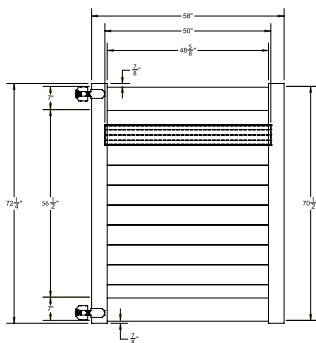

GATE

FENCE PANEL

MATERIAL PER SECTION

QTY	ITEM	DIMENSION
1	Top/Bottom Rail with Steel	2" x 6" x 71"
1	Deco Top/Bottom Rail	2" x 6" x 71"
9	T&G Boards	7/8" x 7" x 66 1/2"

QTY	ITEM	DIMENSION
2	Lock Rings	N/A
2	Aluminum End Channel	1" x 1 1/2" x 60 1/2"

QS QuickShip available in White, Sand and Gray. Applies to: Fence Panels; Line, Corner, End and Gate Posts; and 4' and 5' Wide Gates.

WALK GATE

FENCE PANEL

DRIVE GATE

MATERIAL PER SECTION

QTY	ITEM	DIMENSION
2	Rails	1 3/4" x 7"
10	T&G Boards	7/8" x 6" x 66 3/4"
2	U-Channel Post	1" x 1 1/8" x 56 1/4"

RAIL PROFILE

ELEMENT RESERVE
1 3/4" X 7"

STANDARD | 6' X 8' MADISON

HORIZONTAL PRIVACY | ELEMENT RESERVE RAIL

DESCRIPTION	WHITE		SAND		GRAY	
	QTY	SKU	QTY	SKU	QTY	SKU
6' x 8' Madison Horizontal Privacy Panel (72"H)		73045546		73045559		73055086
5" x 5" x 108" Line Post (AD)		73045547		73045567		73055087
5" x 5" x 108" Corner Post (AD)		73045548		73045568		73055088
5" x 5" x 108" End Post (AD)		73045549		73045569		73055089
5" x 5" Pyramid Post Cap		73003093		73003769		73053068
5" x 5" Gothic Post Cap		73003094		73003760		N/A
5" x 5" New England Post Cap		73045003		73045004		73053093
6' x 46" Madison Horizontal Privacy Walk Gate		73045551		73045571		73055090
6' x 58" Madison Horizontal Privacy Drive Gate		73045552		73045572		73055101
5" x 5" x 106" Gate Post Insert				73003463		

qs QuickShip available in White, Sand and Gray. Applies to: Fence Panels; Line, Corner, End and Gate Posts; and 4' and 5' Wide Gates.

WALK GATE

FENCE PANEL

DRIVE GATE

MATERIAL PER SECTION

QTY	ITEM	DIMENSION
2	Rails	1 1/4" x 7" x 94"
10	T&G Boards	7/8" x 6" x 90 3/4"
2	Structural Post U-Channels	1" x 1 7/8" x 56 1/4"
1	Pan Head Screw (10 pc)	#10 x 3/4"