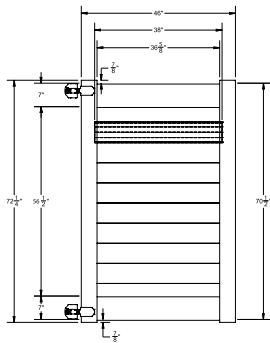

GATE

FENCE PANEL

MATERIAL PER SECTION

QTY	ITEM	DIMENSION
1	Top/Bottom Rail with Steel	2" x 6" x 71"
1	Deco Top/Bottom Rail	2" x 6" x 71"
9	T&G Boards	7/8" x 7" x 66 1/2"

QTY	ITEM	DIMENSION
2	Lock Rings	N/A
2	Aluminum End Channel	1" x 1 1/2" x 60 1/2"

ELEMENT LX
2" x 6"

STANDARD | 6' X 6' MADISON

HORIZONTAL PRIVACY

DESCRIPTION	WHITE		SAND		GRAY	
	QTY	SKU	QTY	SKU	QTY	SKU
6' x 6' Madison Horizontal Privacy Panel (72"H)		73045598		73045599		73055085
5" x 5" x 108" Line Post		73045547		73045567		73055087
5" x 5" x 108" Corner Post		73045548		73045568		73055088
5" x 5" x 108" End Post		73045549		73045569		73055089
5" x 5" Pyramid Post Cap		73003093		73003769		73054107
5" x 5" Internal Post Cap		73007092		73007093		N/A
5" x 5" New England Post Cap		73045003		73045004		73053093
8' x 46" Madison Horizontal Privacy Walk Gate		73045551		73045571		73055090
8' x 58" Madison Horizontal Privacy Drive Gate		73045552		73045572		73055101
5" x 5" x 106" Gate Post Insert				73003463		

QS QuickShip available in White, Sand and Gray. Applies to: Fence Panels; Line, Corner, End and Gate Posts; and 4' and 5' Wide Gates.

WALK GATE

FENCE PANEL

DRIVE GATE

MATERIAL PER SECTION

QTY	ITEM	DIMENSION
2	Rails	1 3/4" x 7"
10	T&G Boards	7/8" x 6" x 66 3/4"
2	U-Channel Post	1" x 1 1/8" x 56 1/4"