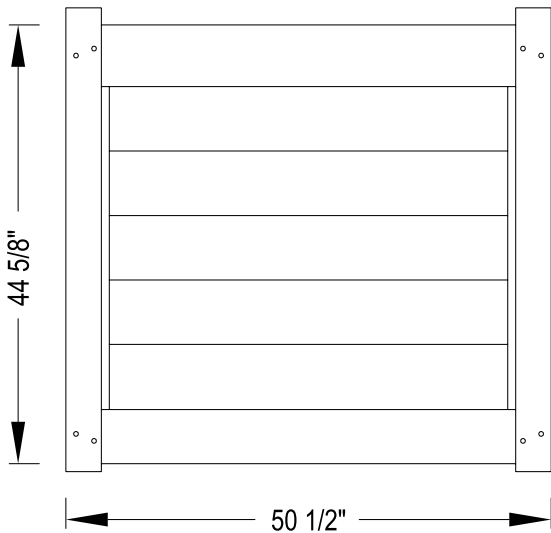

GATE

FENCE PANEL

MATERIAL PER SECTION

QTY	ITEM	DIMENSION
2	Top/Bottom Rail with Steel	2" x 6" x 71"
5	T&G Boards	7/8" x 7" x 66 1/2"
4	Lock Rings	2"
2	Aluminum End Channel	1" x 1 1/2" x 60 1/2"

RAIL PROFILE