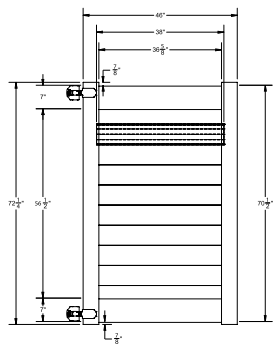

QS QuickShip available in White, Sand and Gray. Applies to: Fence Panels; Line, Corner, End and Gate Posts; and 4' and 5' Wide Gates.

WALK GATE

FENCE PANEL

DRIVE GATE

MATERIAL PER SECTION

QTY	ITEM	DIMENSION
2	Rails	1 3/4" x 7"
10	T&G Boards	7/8" x 6" x 66 3/4"
2	U-Channel Post	1" x 1 1/8" x 56 1/4"

RAIL PROFILE

ELEMENT RESERVE
1 3/4" X 7"

STANDARD | 6' X 8' MADISON

HORIZONTAL PRIVACY | ELEMENT RESERVE RAIL

DESCRIPTION	WHITE		SAND		GRAY	
	QTY	SKU	QTY	SKU	QTY	SKU
6' x 8' Madison Horizontal Privacy Panel (72"H)		73045546		73045559		73055086
5" x 5" x 108" Line Post (AD)		73045547		73045567		73055087
5" x 5" x 108" Corner Post (AD)		73045548		73045568		73055088
5" x 5" x 108" End Post (AD)		73045549		73045569		73055089
5" x 5" Pyramid Post Cap		73003093		73003769		73053068
5" x 5" Gothic Post Cap		73003094		73003760		N/A
5" x 5" New England Post Cap		73045003		73045004		73053093
6' x 46" Madison Horizontal Privacy Walk Gate		73045551		73045571		73055090
6' x 58" Madison Horizontal Privacy Drive Gate		73045552		73045572		73055101
5" x 5" x 106" Gate Post Insert				73003463		

qs QuickShip available in White, Sand and Gray. Applies to: Fence Panels; Line, Corner, End and Gate Posts; and 4' and 5' Wide Gates.

WALK GATE

FENCE PANEL

DRIVE GATE

MATERIAL PER SECTION

QTY	ITEM	DIMENSION
2	Rails	1 1/4" x 7" x 94"
10	T&G Boards	7/8" x 6" x 90 3/4"
2	Structural Post U-Channels	1" x 1 7/8" x 56 1/4"
1	Pan Head Screw (10 pc)	#10 x 3/4"