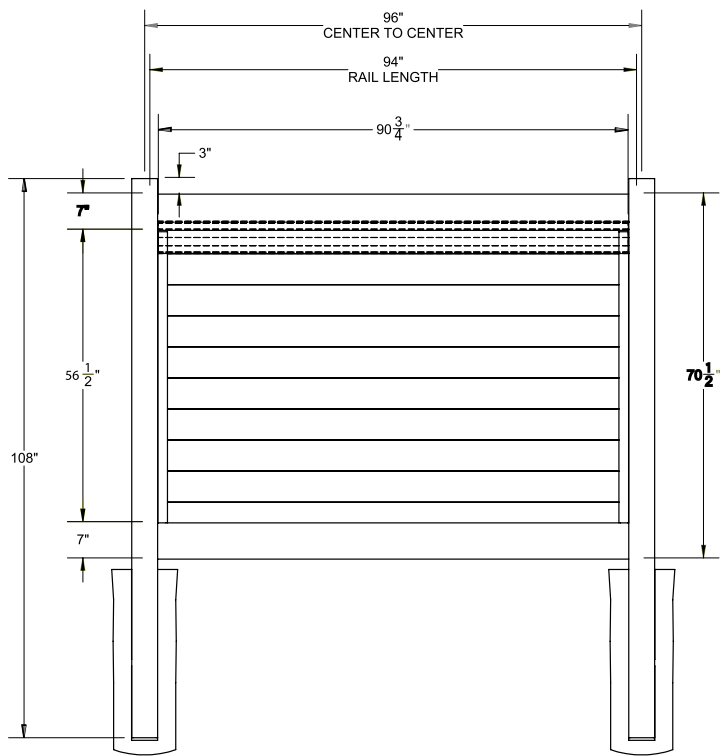

QS QuickShip available in White, Sand and Gray. Applies to: Fence Panels; Line, Corner, End and Gate Posts; and 4' and 5' Wide Gates.

WALK GATE

FENCE PANEL

DRIVE GATE

MATERIAL PER SECTION

QTY	ITEM	DIMENSION
2	Rails	1 3/4" x 7"
10	T&G Boards	7/8" x 6" x 66 3/4"
2	U-Channel Post	1" x 1 1/8" x 56 1/4"

RAIL PROFILE

ELEMENT RESERVE
1 3/4" X 7"

STANDARD | 6' X 8' MADISON

HORIZONTAL PRIVACY | ELEMENT RESERVE RAIL

DESCRIPTION	WHITE		SAND		GRAY	
	QTY	SKU	QTY	SKU	QTY	SKU
6' x 8' Madison Horizontal Privacy Panel (72"H)		73045546		73045559		73055086
5" x 5" x 108" Line Post (AD)		73045547		73045567		73055087
5" x 5" x 108" Corner Post (AD)		73045548		73045568		73055088
5" x 5" x 108" End Post (AD)		73045549		73045569		73055089
5" x 5" Pyramid Post Cap		73003093		73003769		73053068
5" x 5" Gothic Post Cap		73003094		73003760		N/A
5" x 5" New England Post Cap		73045003		73045004		73053093
6' x 46" Madison Horizontal Privacy Walk Gate		73045551		73045571		73055090
6' x 58" Madison Horizontal Privacy Drive Gate		73045552		73045572		73055101
5" x 5" x 106" Gate Post Insert				73003463		

qs QuickShip available in White, Sand and Gray. Applies to: Fence Panels; Line, Corner, End and Gate Posts; and 4' and 5' Wide Gates.

WALK GATE

FENCE PANEL

DRIVE GATE

MATERIAL PER SECTION

QTY	ITEM	DIMENSION
2	Rails	1 1/4" x 7" x 94"
10	T&G Boards	7/8" x 6" x 90 3/4"
2	Structural Post U-Channels	1" x 1 7/8" x 56 1/4"
1	Pan Head Screw (10 pc)	#10 x 3/4"