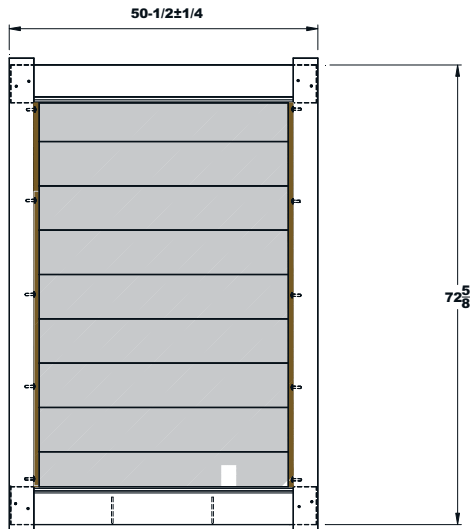

GATE

FENCE PANEL

MATERIAL PER SECTION

QTY	ITEM	DIMENSION
1	Top/Bottom Rail with Steel	2" x 6" x 71"
1	Deco Top/Bottom Rail	2" x 6" x 71"
7	T&G Boards	$\frac{7}{8}$ " x 7" x $66\frac{1}{2}$ "
2	Aluminum End Channel	1" x $1\frac{1}{2}$ " x $60\frac{1}{2}$ "
2	Lock Rings	N/A

RAIL PROFILE

ELEMENT LX
2" x 6"

STANDARD | 6' X 6' MADISON

HORIZONTAL PRIVACY | ELEMENT LX RAIL

DESCRIPTION	WHITE		SAND		CLAY	
	QTY	SKU	QTY	SKU	QTY	SKU
6' x 6' Madison Solid Vertical Privacy Panel (72")		642114		73057775		73057776
5" x 5" x 107" Corner Post		642202		73057749		73057750
5" x 5" x 107" Line Post		642203		73057753		73057754
5" x 5" x 107" End Gate Post		642204		73057751		73057752
5" x 5" Pyramid Post Cap		73003093		73003769		73054107
5" x 5" Gothic Post Cap		73003094		73003760		73024885
5" x 5" New England Post Cap		73045003		73045004		73054108
48' Madison Solid Vertical Privacy Gate Kit		642040		73057763		73057764
4' x 50" Madison Solid Vertical Privacy Gate		642049		73057769		73057770

GATE

FENCE PANEL

MATERIAL PER SECTION

QTY	ITEM	DIMENSION
1	Top/Bottom Rail with Steel	2" x 6" x 71"
1	Deco Top/Bottom Rail	2" x 6" x 71"
9	T&G Boards	7/8" x 7" x 66 1/2"

QTY	ITEM	DIMENSION
2	Lock Rings	N/A
2	Aluminum End Channel	1" x 1 1/2" x 60 1/2"