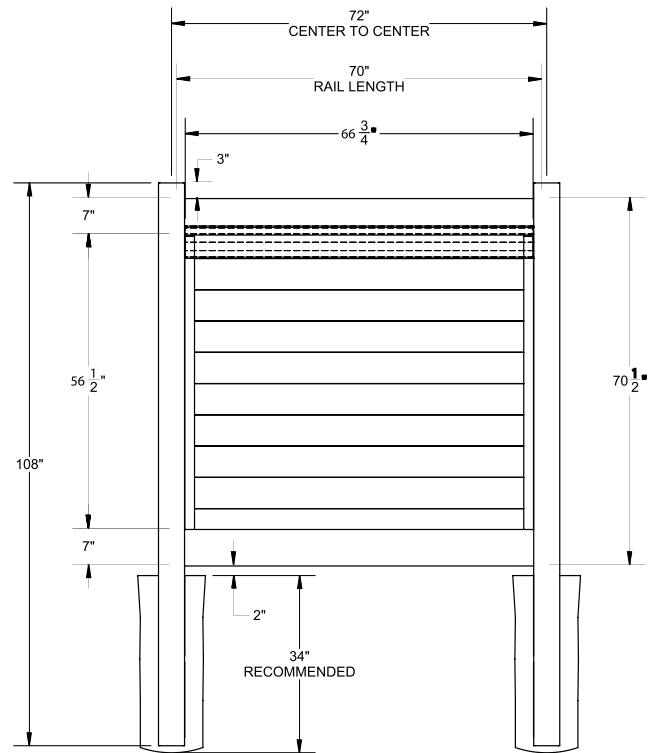

GATE

FENCE PANEL

MATERIAL PER SECTION

QTY	ITEM	DIMENSION
1	Top/Bottom Rail with Steel	2" x 6" x 71"
1	Deco Top/Bottom Rail	2" x 6" x 71"
9	T&G Boards	7/8" x 7" x 66 1/2"

QTY	ITEM	DIMENSION
2	Lock Rings	N/A
2	Aluminum End Channel	1" x 1 1/2" x 60 1/2"

ELEMENT LX
2" x 6"

STANDARD | 6' X 6' MADISON

HORIZONTAL PRIVACY

DESCRIPTION	WHITE		SAND		GRAY	
	QTY	SKU	QTY	SKU	QTY	SKU
6' x 6' Madison Horizontal Privacy Panel (72"H)		73045598		73045599		73055085
5" x 5" x 108" Line Post		73045547		73045567		73055087
5" x 5" x 108" Corner Post		73045548		73045568		73055088
5" x 5" x 108" End Post		73045549		73045569		73055089
5" x 5" Pyramid Post Cap		73003093		73003769		73054107
5" x 5" Internal Post Cap		73007092		73007093		N/A
5" x 5" New England Post Cap		73045003		73045004		73053093
8' x 46" Madison Horizontal Privacy Walk Gate		73045551		73045571		73055090
8' x 58" Madison Horizontal Privacy Drive Gate		73045552		73045572		73055101
5" x 5" x 106" Gate Post Insert				73003463		

QS QuickShip available in White, Sand and Gray. Applies to: Fence Panels; Line, Corner, End and Gate Posts; and 4' and 5' Wide Gates.

WALK GATE

FENCE PANEL

DRIVE GATE

MATERIAL PER SECTION

QTY	ITEM	DIMENSION
2	Rails	1 3/4" x 7"
10	T&G Boards	7/8" x 6" x 66 3/4"
2	U-Channel Post	1" x 1 1/8" x 56 1/4"