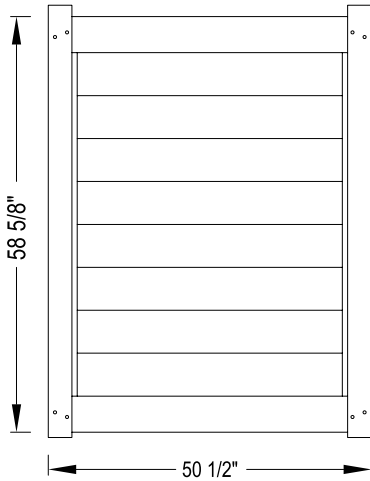

GATE

FENCE PANEL

MATERIAL PER SECTION

QTY	ITEM	DIMENSION
2	Top/Bottom Rail with Steel	2" x 6" x 71"
5	T&G Boards	7/8" x 7" x 66 1/2"
4	Lock Rings	2"
2	Aluminum End Channel	1" x 1 1/2" x 60 1/2"

RAIL PROFILE

GATE

FENCE PANEL

MATERIAL PER SECTION

QTY	ITEM	DIMENSION
2	Top/Bottom Rail with Steel	2" x 6" x 71"
4	Lock Rings	2"
7	T&G Boards	3/8" x 7" x 66 1/2"
2	Aluminum End Channel	1" x 1 1/2" x 60 1/2"

RAIL PROFILE