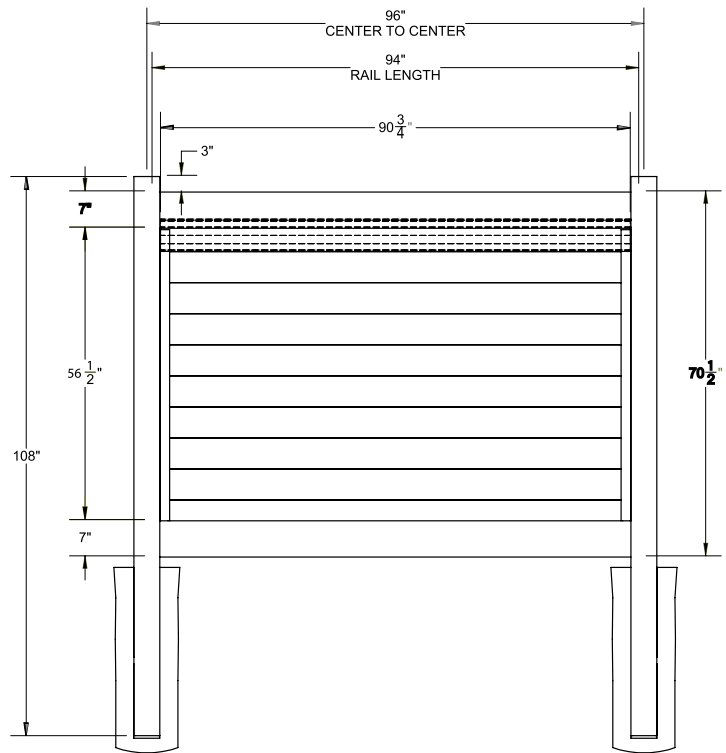

RAIL PROFILE

ELEMENT RESERVE
1 1/4" x 7"

SELECT | 6' X 8' MADISON

HORIZONTAL PRIVACY | ELEMENT RESERVE RAIL

DESCRIPTION	CYPRESS		DRIFTWOOD	
	QTY	SKU	QTY	SKU
6' x 8' Madison Horizontal Privacy Panel (72"H)		73045591		73045584
5" x 5" x 108" Line Post (AD)		73045592		73045585
5" x 5" x 108" Corner Post (AD)		73045593		73045586
5" x 5" x 108" End Post (AD)		73045594		73045587
5" x 5" Pyramid Post Cap		73013829		73042811
5" x 5" New England Post Cap		73045007		73045008
6' x 46" Madison Horizontal Privacy Walk Gate		73056880		73045589
6' x 58" Madison Horizontal Privacy Drive Gate		73056881		73045590
5" x 5" x 106" Gate Post Insert		73003463		

qs QuickShip available in Cypress and Driftwood. Applies to: Fence Panels; Line, Corner, End and Gate Posts; and 4' and 5' Wide Gates.

WALK GATE

FENCE PANEL

DRIVE GATE

MATERIAL PER SECTION

QTY	ITEM	DIMENSION
2	Rails	1 3/4" x 7" x 94"
10	T&G Boards	7/8" x 6" x 90 3/4"
2	Structural Post U-Channels	1" x 1 1/8" x 56 1/4"
1	Pan Head Screw (10 pc)	#10 x 3/4"
2	U-Channels	7/8" x 1 1/8" x 34 3/8"