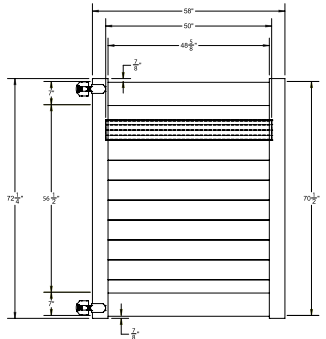

RAIL PROFILE

ELEMENT RESERVE
1 3/4" X 7"

STANDARD | 6' X 8' MADISON

HORIZONTAL PRIVACY | ELEMENT RESERVE RAIL

DESCRIPTION	WHITE		SAND		GRAY	
	QTY	SKU	QTY	SKU	QTY	SKU
6' x 8' Madison Horizontal Privacy Panel (72"H)		73045546		73045559		73055086
5" x 5" x 108" Line Post (AD)		73045547		73045567		73055087
5" x 5" x 108" Corner Post (AD)		73045548		73045568		73055088
5" x 5" x 108" End Post (AD)		73045549		73045569		73055089
5" x 5" Pyramid Post Cap		73003093		73003769		73053068
5" x 5" Gothic Post Cap		73003094		73003760		N/A
5" x 5" New England Post Cap		73045003		73045004		73053093
6' x 46" Madison Horizontal Privacy Walk Gate		73045551		73045571		73055090
6' x 58" Madison Horizontal Privacy Drive Gate		73045552		73045572		73055101
5" x 5" x 106" Gate Post Insert				73003463		

qs QuickShip available in White, Sand and Gray. Applies to: Fence Panels; Line, Corner, End and Gate Posts; and 4' and 5' Wide Gates.

WALK GATE

FENCE PANEL

DRIVE GATE

MATERIAL PER SECTION

QTY	ITEM	DIMENSION
2	Rails	1 1/4" x 7" x 94"
10	T&G Boards	7/8" x 6" x 90 3/4"
2	Structural Post U-Channels	1" x 1 7/8" x 56 1/4"
1	Pan Head Screw (10 pc)	#10 x 3/4"