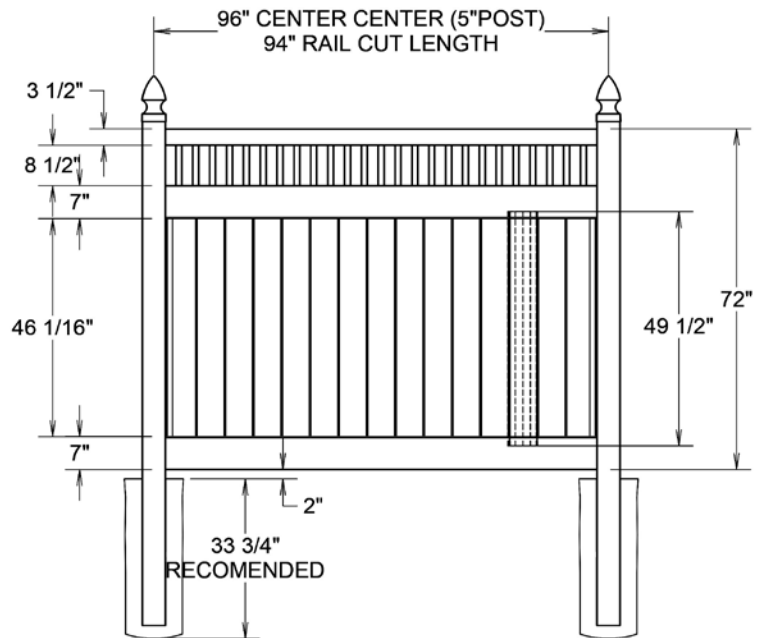

FENCE PANEL