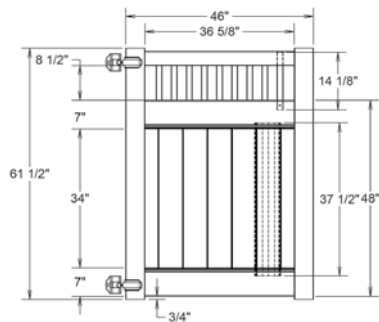

STANDARD | 5' X 8' CHESAPEAKE

CLOSED SPINDLE PRIVACY | VICTORIAN ACCENT | VERTEX GRAND RAIL

DESCRIPTION	WHITE		SAND	
	QTY	SKU	QTY	SKU
5' x 8' Chesapeake Closed Spindle Privacy Panel (60"H)		73025924		73025925
5" x 5" x 96" Line Post (EU)		73025767		73025770
5" x 5" x 96" Corner Post (EU)		73025768		73025771
5" x 5" x 96" End Gate Post (EU)		73025769		73025772
5" x 5" Pyramid Post Cap		73003093		73003769
5" x 5" Gothic Post Cap		73003094		73003760
5" x 5" New England Post Cap		73045003		73045004
5' x 46" Chesapeake Closed Spindle Privacy Walk Gate		73025839		73025841
5' x 58" Chesapeake Closed Spindle Privacy Drive Gate		73025840		73025842
5" x 5" x 94" Gate Post Insert			73012353	

QS QuickShip available in White only. Applies to: Fence Panels; Line, Corner, End and Gate Posts; and 4' and 5' Wide Gates.

WALK GATE