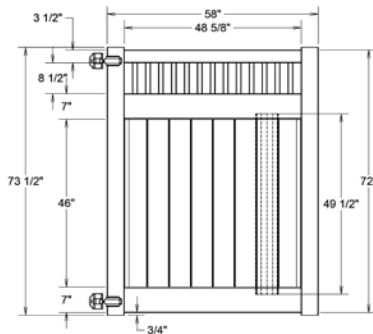

DRIVE GATE

MATERIAL PER SECTION

QTY	ITEM	DIMENSION
2	Rail	1 3/4" x 7" x 94"
1	Rail	2" x 3 1/2" x 94"
15	T&G Boards	3/8" x 6" x 45 1/2"
2	U-Channel	1.02" x 1.39" x 46 3/8"
25	Pickets	1 3/8" x 1 3/8" x 13 3/4"

RAIL PROFILE