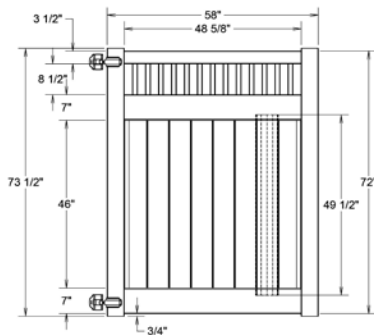

DRIVE GATE

MATERIAL PER SECTION

QTY	ITEM	DIMENSION
2	Rail	1 3/4" x 7" x 94"
1	Rail	2" x 3 1/2" x 94"
15	T&G Boards	7/8" x 6" x 45 1/2"
2	U-Channel	1.02" x 1.39" x 46 3/8"
25	Pickets	1 3/8" x 1 3/8" x 13 3/4"

RAIL PROFILE