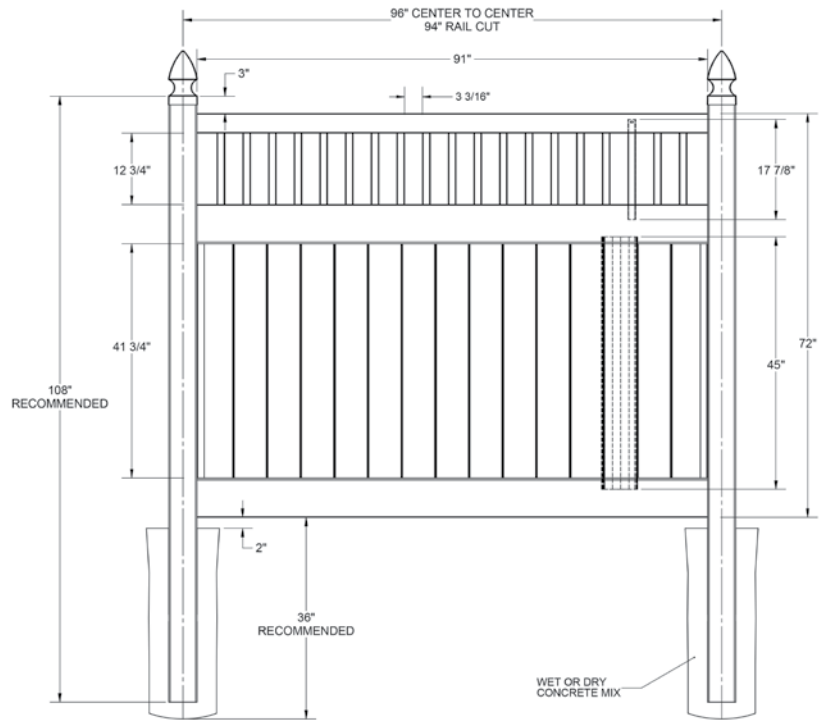

FENCE PANEL