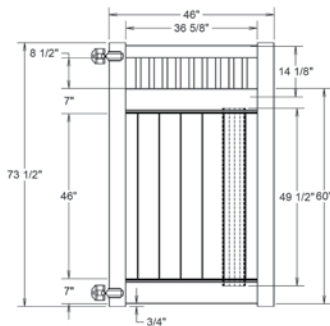

STANDARD | 6' X 8' CHESAPEAKE

CLOSED SPINDLE PRIVACY | VERTEX GRAND RAIL

DESCRIPTION	WHITE		SAND		CLAY		GRAY	
	QTY	SKU	QTY	SKU	QTY	SKU	QTY	SKU
6' x 8' Chesapeake Closed Spindle Privacy Panel (72"H)		73028035		73025936		73053914		73054878
5" x 5" x 108" Line Post (GT)		73028011		73028014		73053912		73054879
5" x 5" x 108" Corner Post (GT)		73028012		73028015		73053913		73054880
5" x 5" x 108" End Gate Post (GT)		73028013		73028016		73053911		73054881
5" x 5" Pyramid Post Cap		73003093		73003769		73054107		73053068
5" x 5" Gothic Post Cap		73003094		73003760		73024885		N/A
5" x 5" New England Post Cap		73045003		73045004		73054108		73053093
6' x 46" Chesapeake Closed Spindle Privacy Walk Gate		73025978		73025863		73054344		73054882
6' x 58" Chesapeake Closed Spindle Privacy Drive Gate		73025979		73025864		73054345		73054883
5" x 5" x 106" Gate Post Insert						73003463		

QS QuickShip available in White only. Applies to: Fence Panels; Line, Corner, End and Gate Posts; and 4' and 5' Wide Gates.

WALK GATE