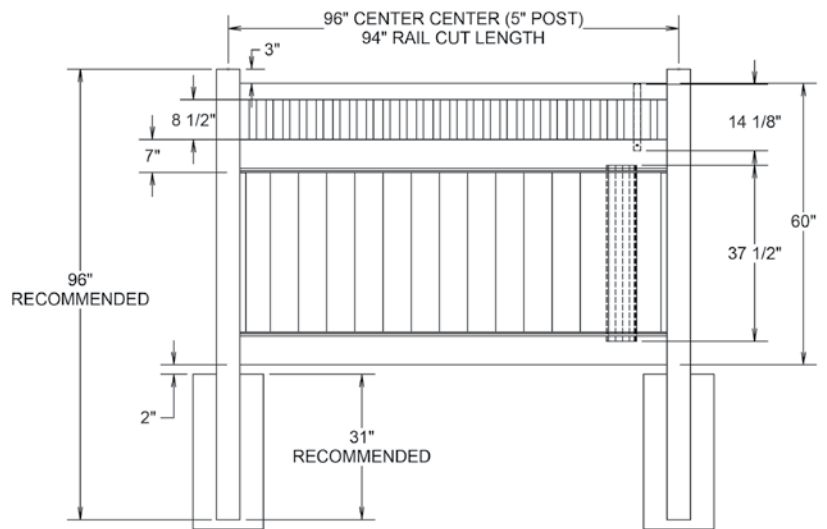

FENCE PANEL