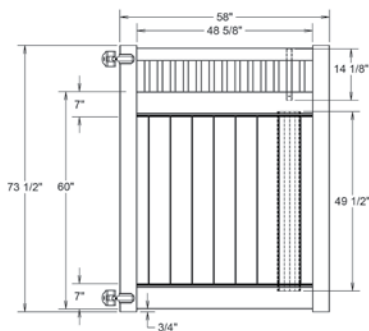

DRIVE GATE

MATERIAL PER SECTION

QTY	ITEM	DIMENSION
1	Top Rail	2" x 3 1/2" x 94"
2	Decorative Bottom Rails	2" x 7" x 94"
15	GlideLock Boards	7/8" x 6" x 49 1/2"
25	Pickets	1 1/2" x 1 1/2" x 14 1/8"
2	U-Channels	7/8" x 1 3/8" x 46 3/8"

RAIL PROFILE